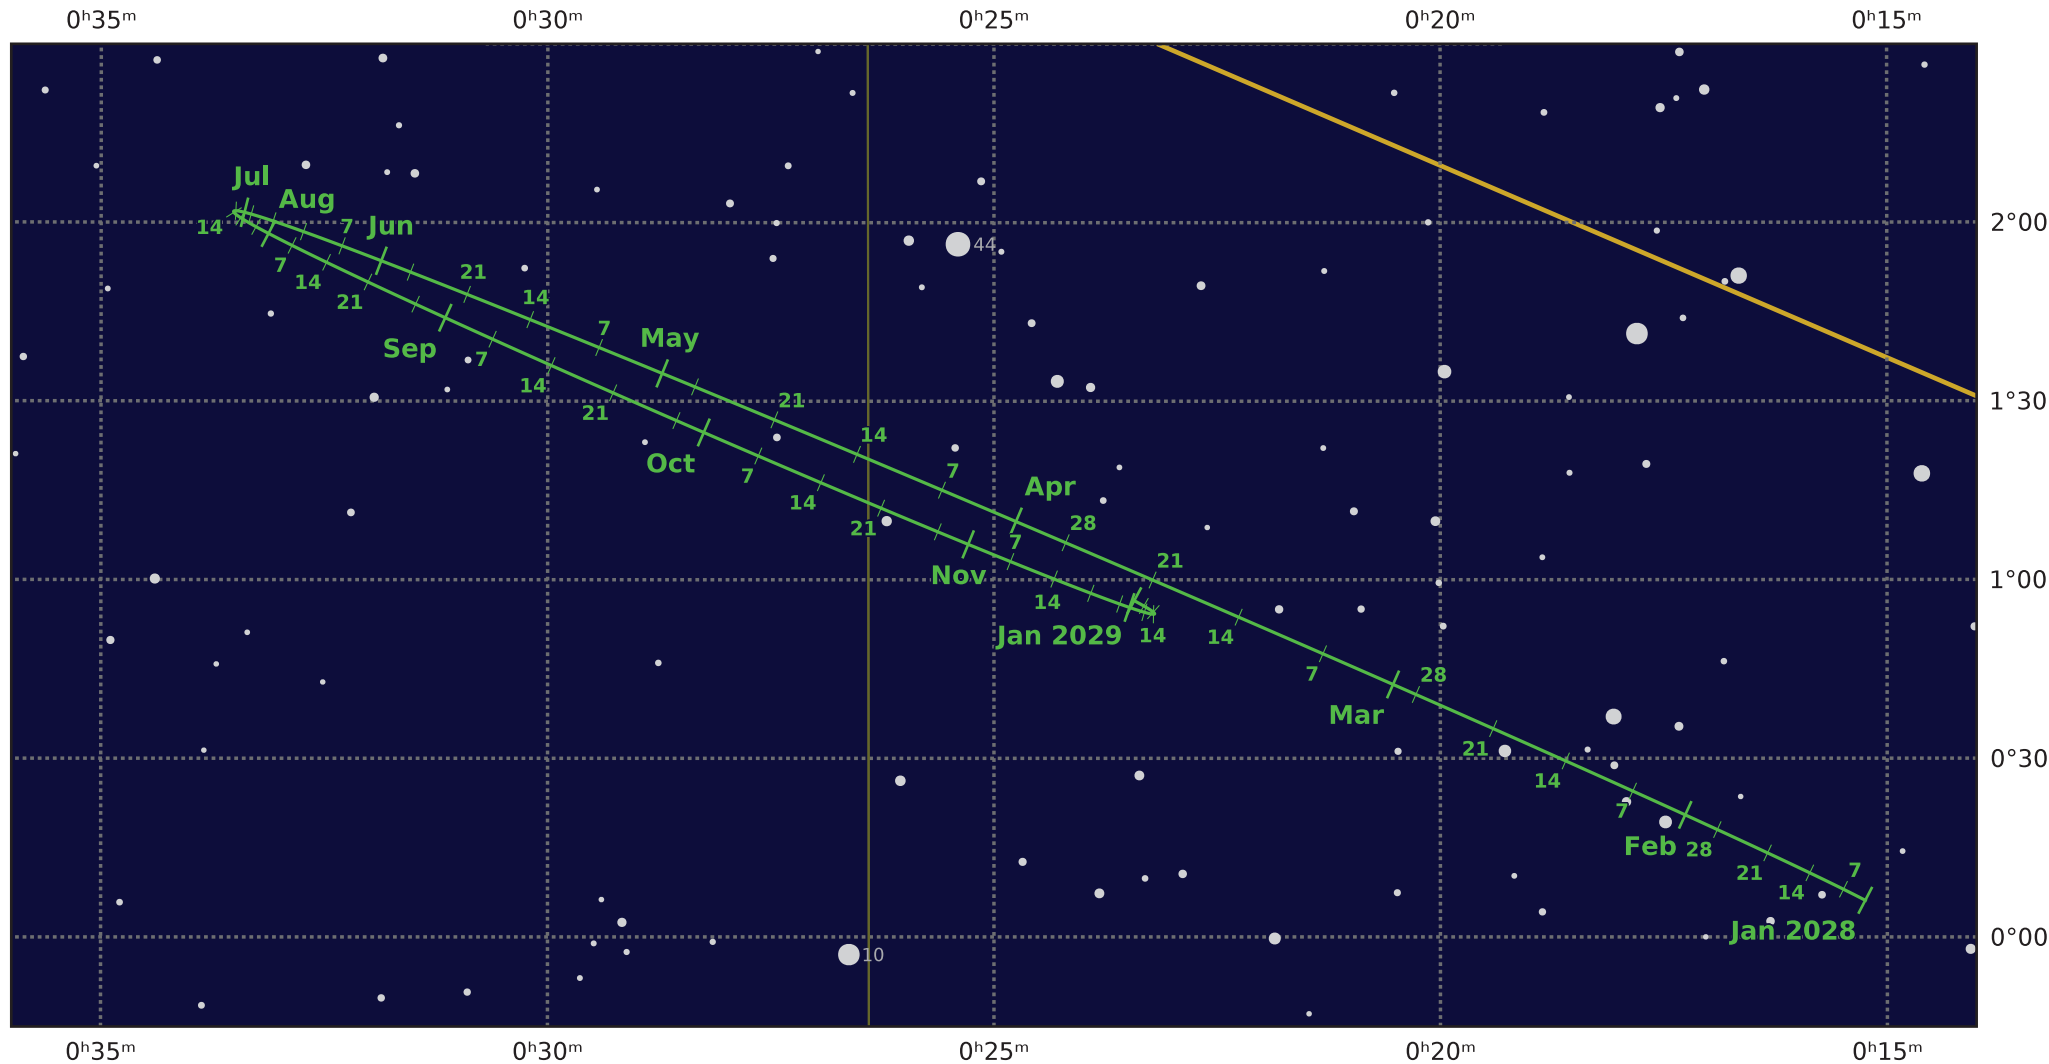

The path of Neptune in 2028

© Dominic Ford 2011-2020. Downloaded from <https://in-the-sky.org>

Magnitude scale: • 10.5 • 10.0 • 9.5 • 9.0 • 8.5 • 8.0 • 7.5 • 7.0 • 6.5 • 6.0 • 5.5

— Ecliptic Plane — Galactic Plane