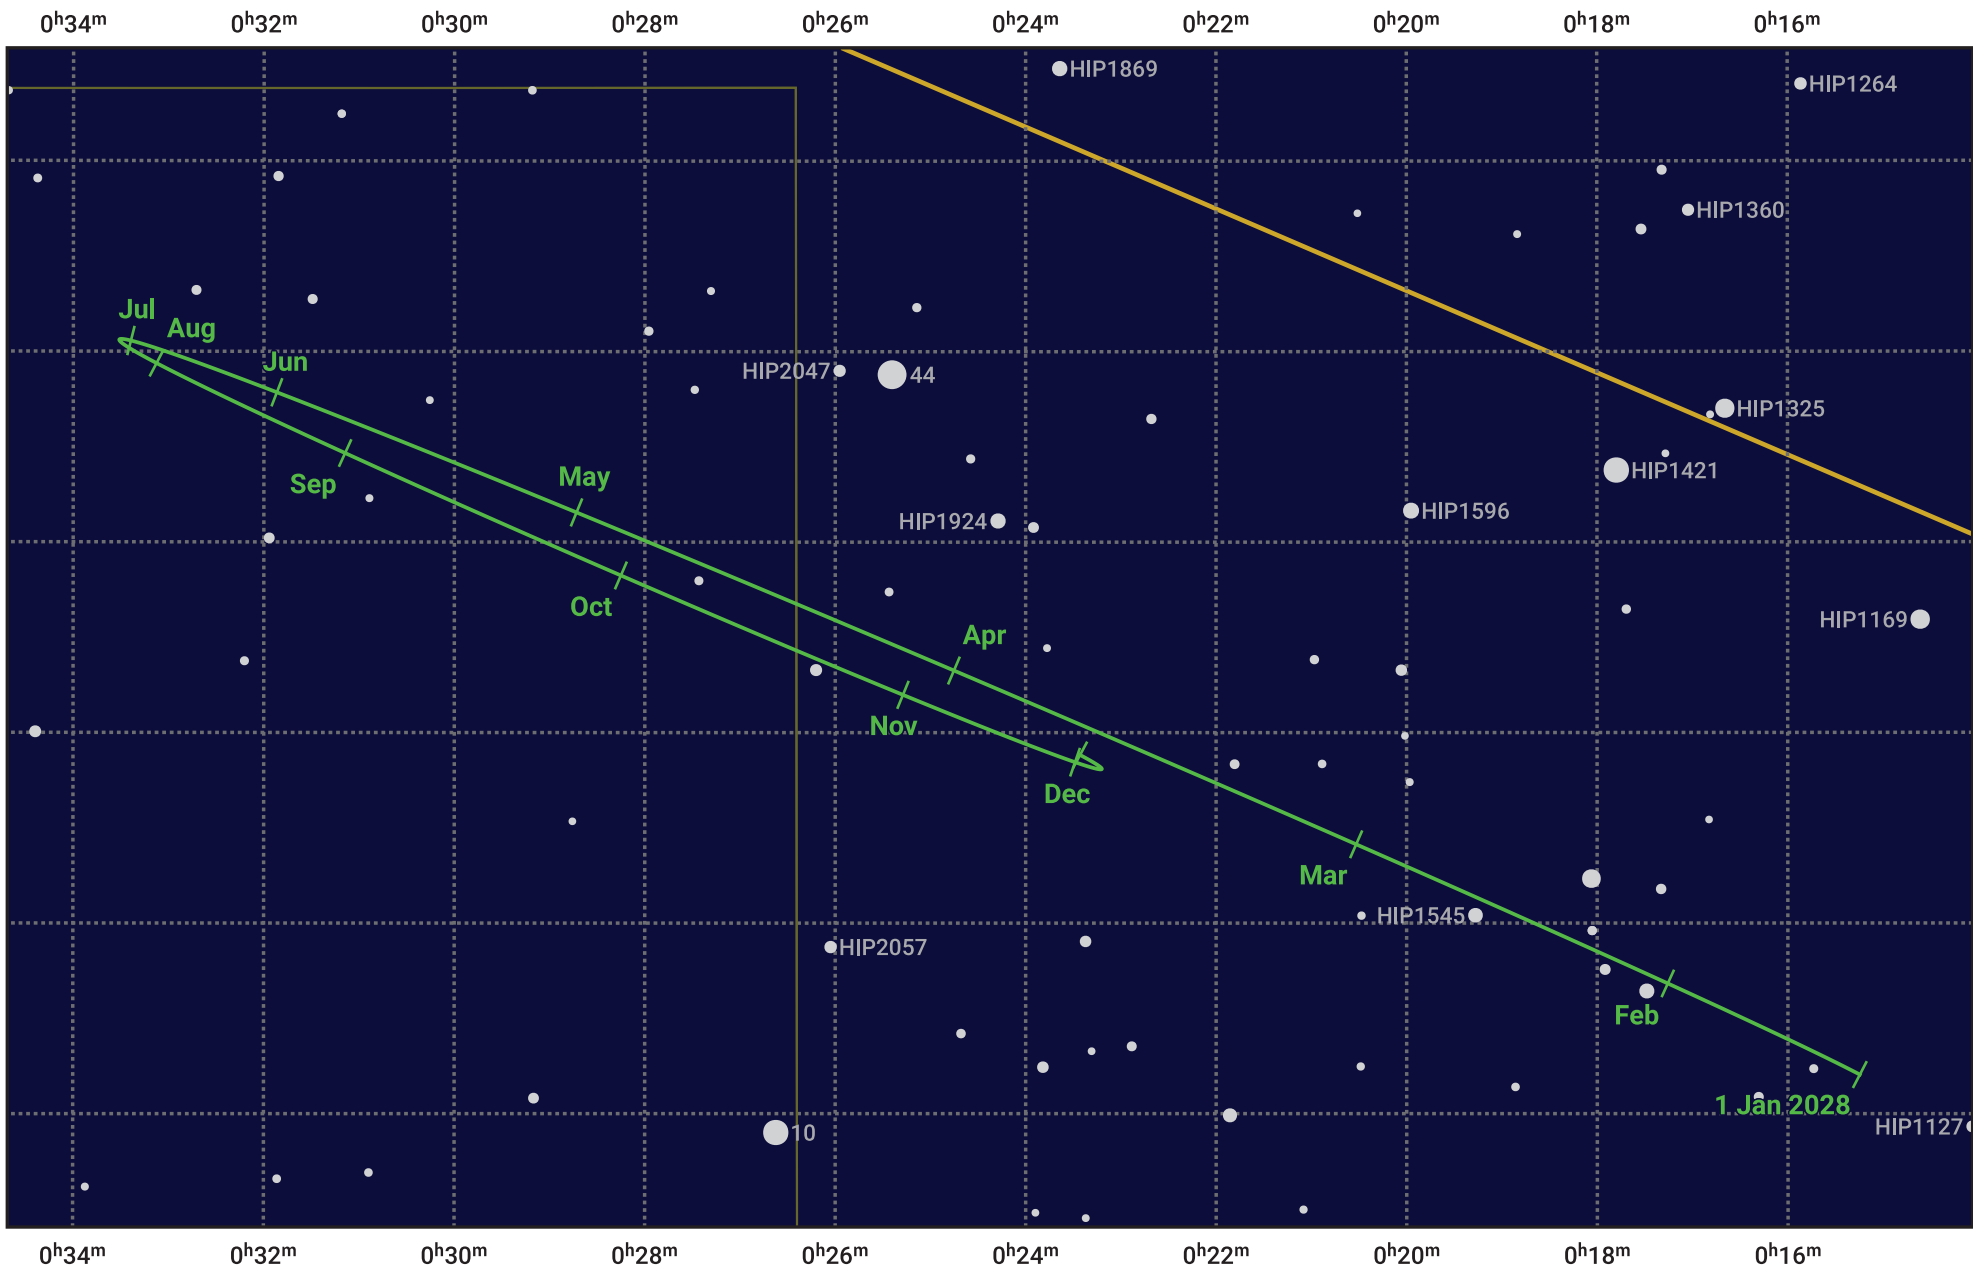

The path of Neptune in 2028

© Dominic Ford 2011–2023. Date markers placed at midnight UTC. Downloaded from <https://in-the-sky.org>

Magnitude scale: • 10.0 • 9.0 • 8.0 • 7.0 • 6.0 • 5.0

— Ecliptic Plane

- Galaxy
- Bright nebula
- Open cluster
- Globular cluster

Date	Mag	Angular size
2028 Jan 1	7.9	2.3"
2028 Apr 1	8.0	2.2"
2028 Jul 1	7.9	2.3"
2028 Oct 1	7.8	2.4"
2029 Jan 1	7.9	2.3"