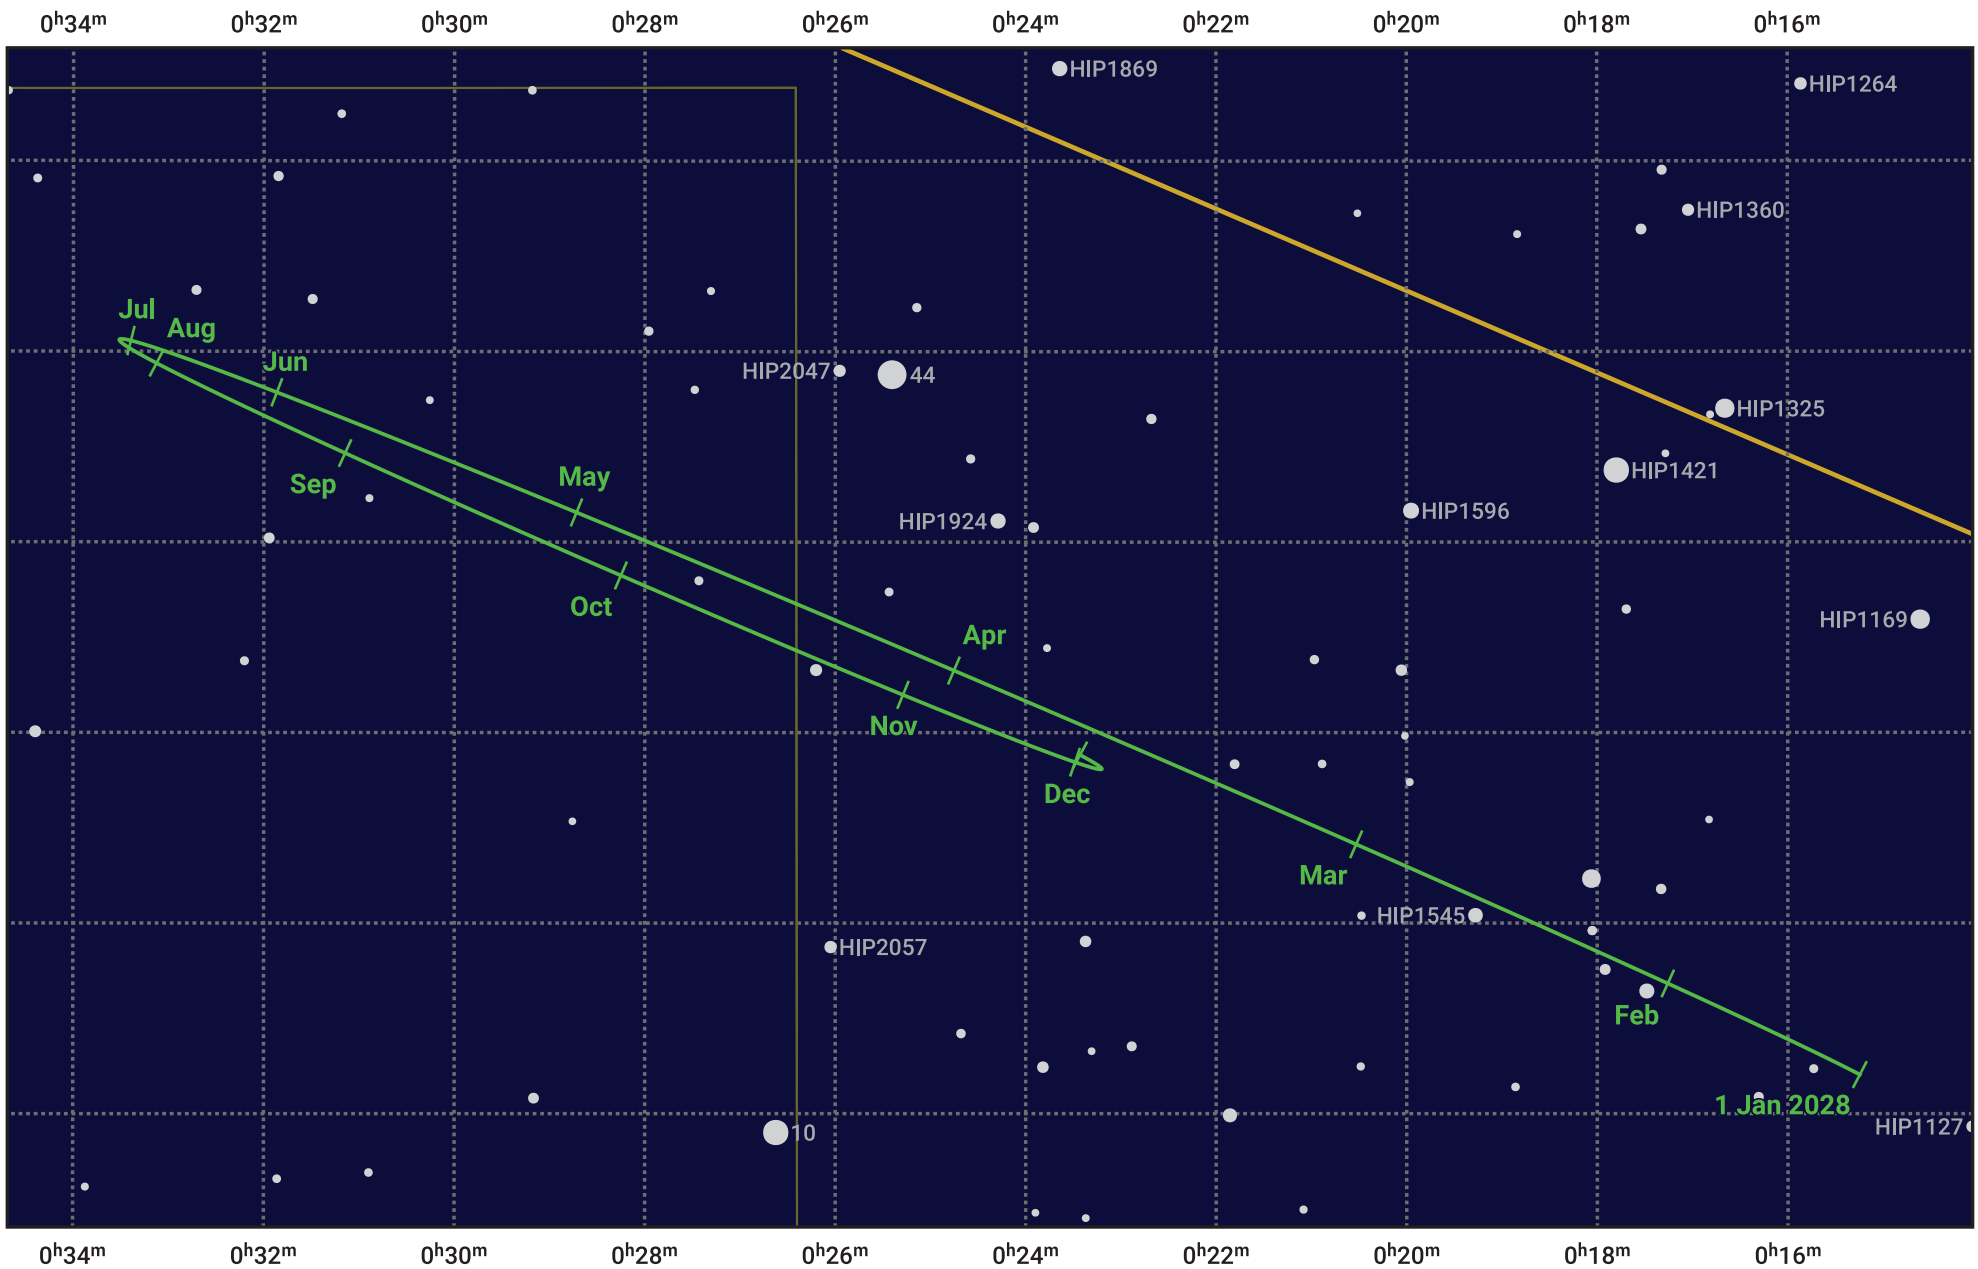

# The path of Neptune in 2028

© Dominic Ford 2011–2024. Date markers placed at midnight UTC. Downloaded from <https://in-the-sky.org>

Magnitude scale: • 10.0 • 9.0 • 8.0 • 7.0 • 6.0 • 5.0

— Ecliptic Plane

- Galaxy
- Bright nebula
- Open cluster
- ⊕ Globular cluster

Date	Mag	Angular size
2028 Jan 1	7.9	2.3"
2028 Apr 1	8.0	2.2"
2028 Jul 1	7.9	2.3"
2028 Oct 1	7.8	2.4"
2029 Jan 1	7.9	2.3"