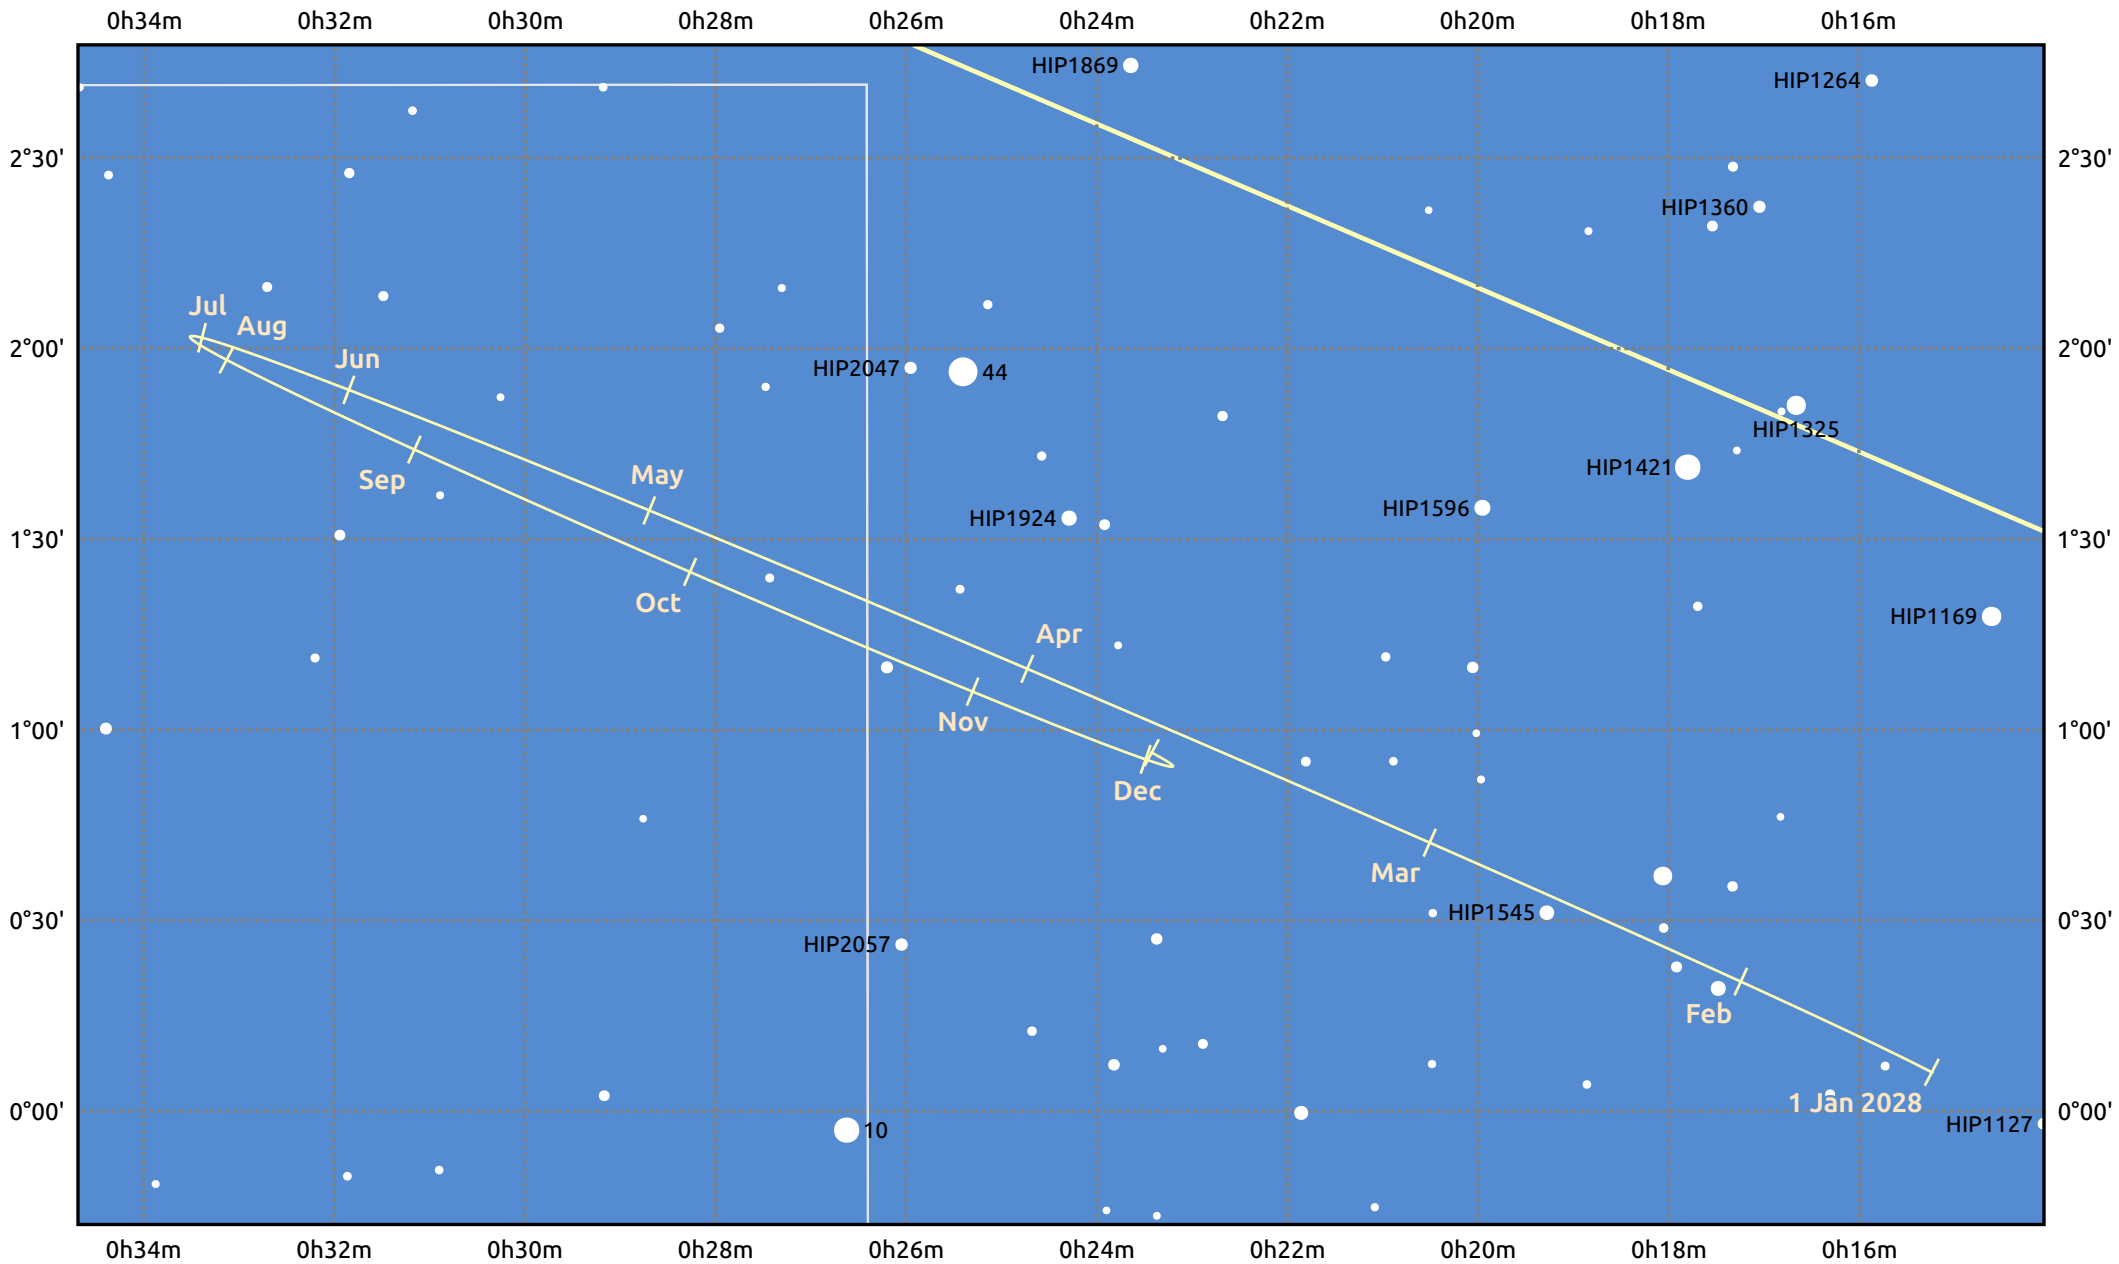

The path of Neptune in 2028

© Dominic Ford 2011–2025. Date markers placed at midnight UTC. Downloaded from <https://in-the-sky.org>

Magnitude scale: • 10.0 • 9.0 • 8.0 • 7.0 • 6.0 • 5.0

— Ecliptic Plane

Galaxy Bright nebula Open cluster Globular cluster Planetary nebula

Date	Mag	Angular size
2028 Jan 1	7.9	2.3"
2028 Apr 1	8.0	2.2"
2028 Jul 1	7.9	2.3"
2028 Oct 1	7.8	2.4"
2029 Jan 1	7.9	2.3"