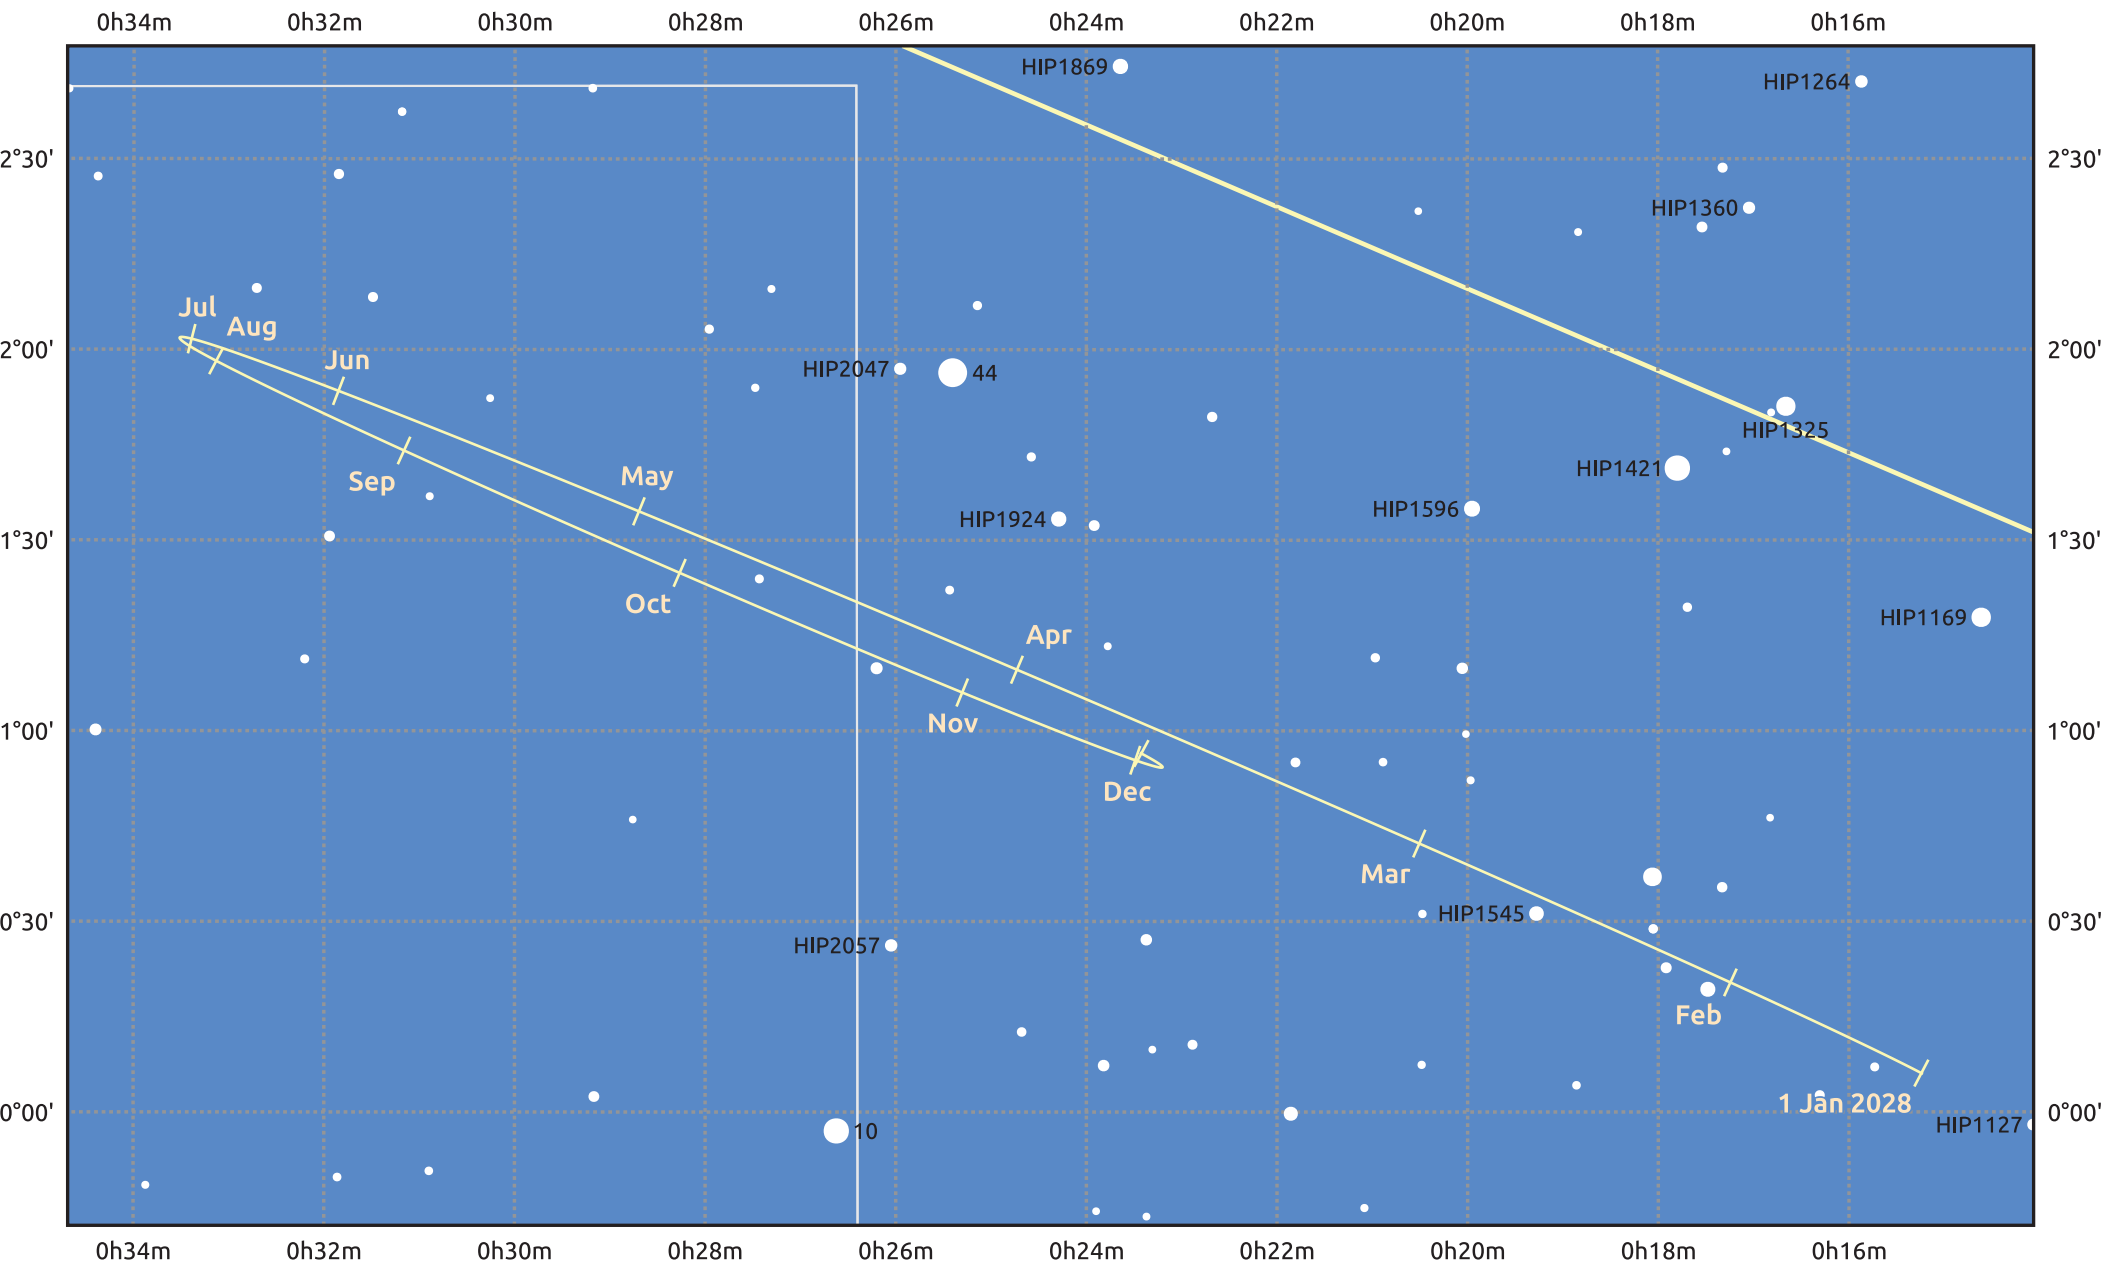

The path of Neptune in 2028

© Dominic Ford 2011–2025. Date markers placed at midnight UTC. Downloaded from <https://in-the-sky.org>

Magnitude scale: • 10.0 • 9.0 • 8.0 • 7.0 • 6.0 • 5.0

— Ecliptic Plane

Galaxy Bright nebula Open cluster Globular cluster Planetary nebula

Date	Mag	Angular size
2028 Jan 1	7.9	2.3"
2028 Apr 1	8.0	2.2"
2028 Jul 1	7.9	2.3"
2028 Oct 1	7.8	2.4"
2029 Jan 1	7.9	2.3"