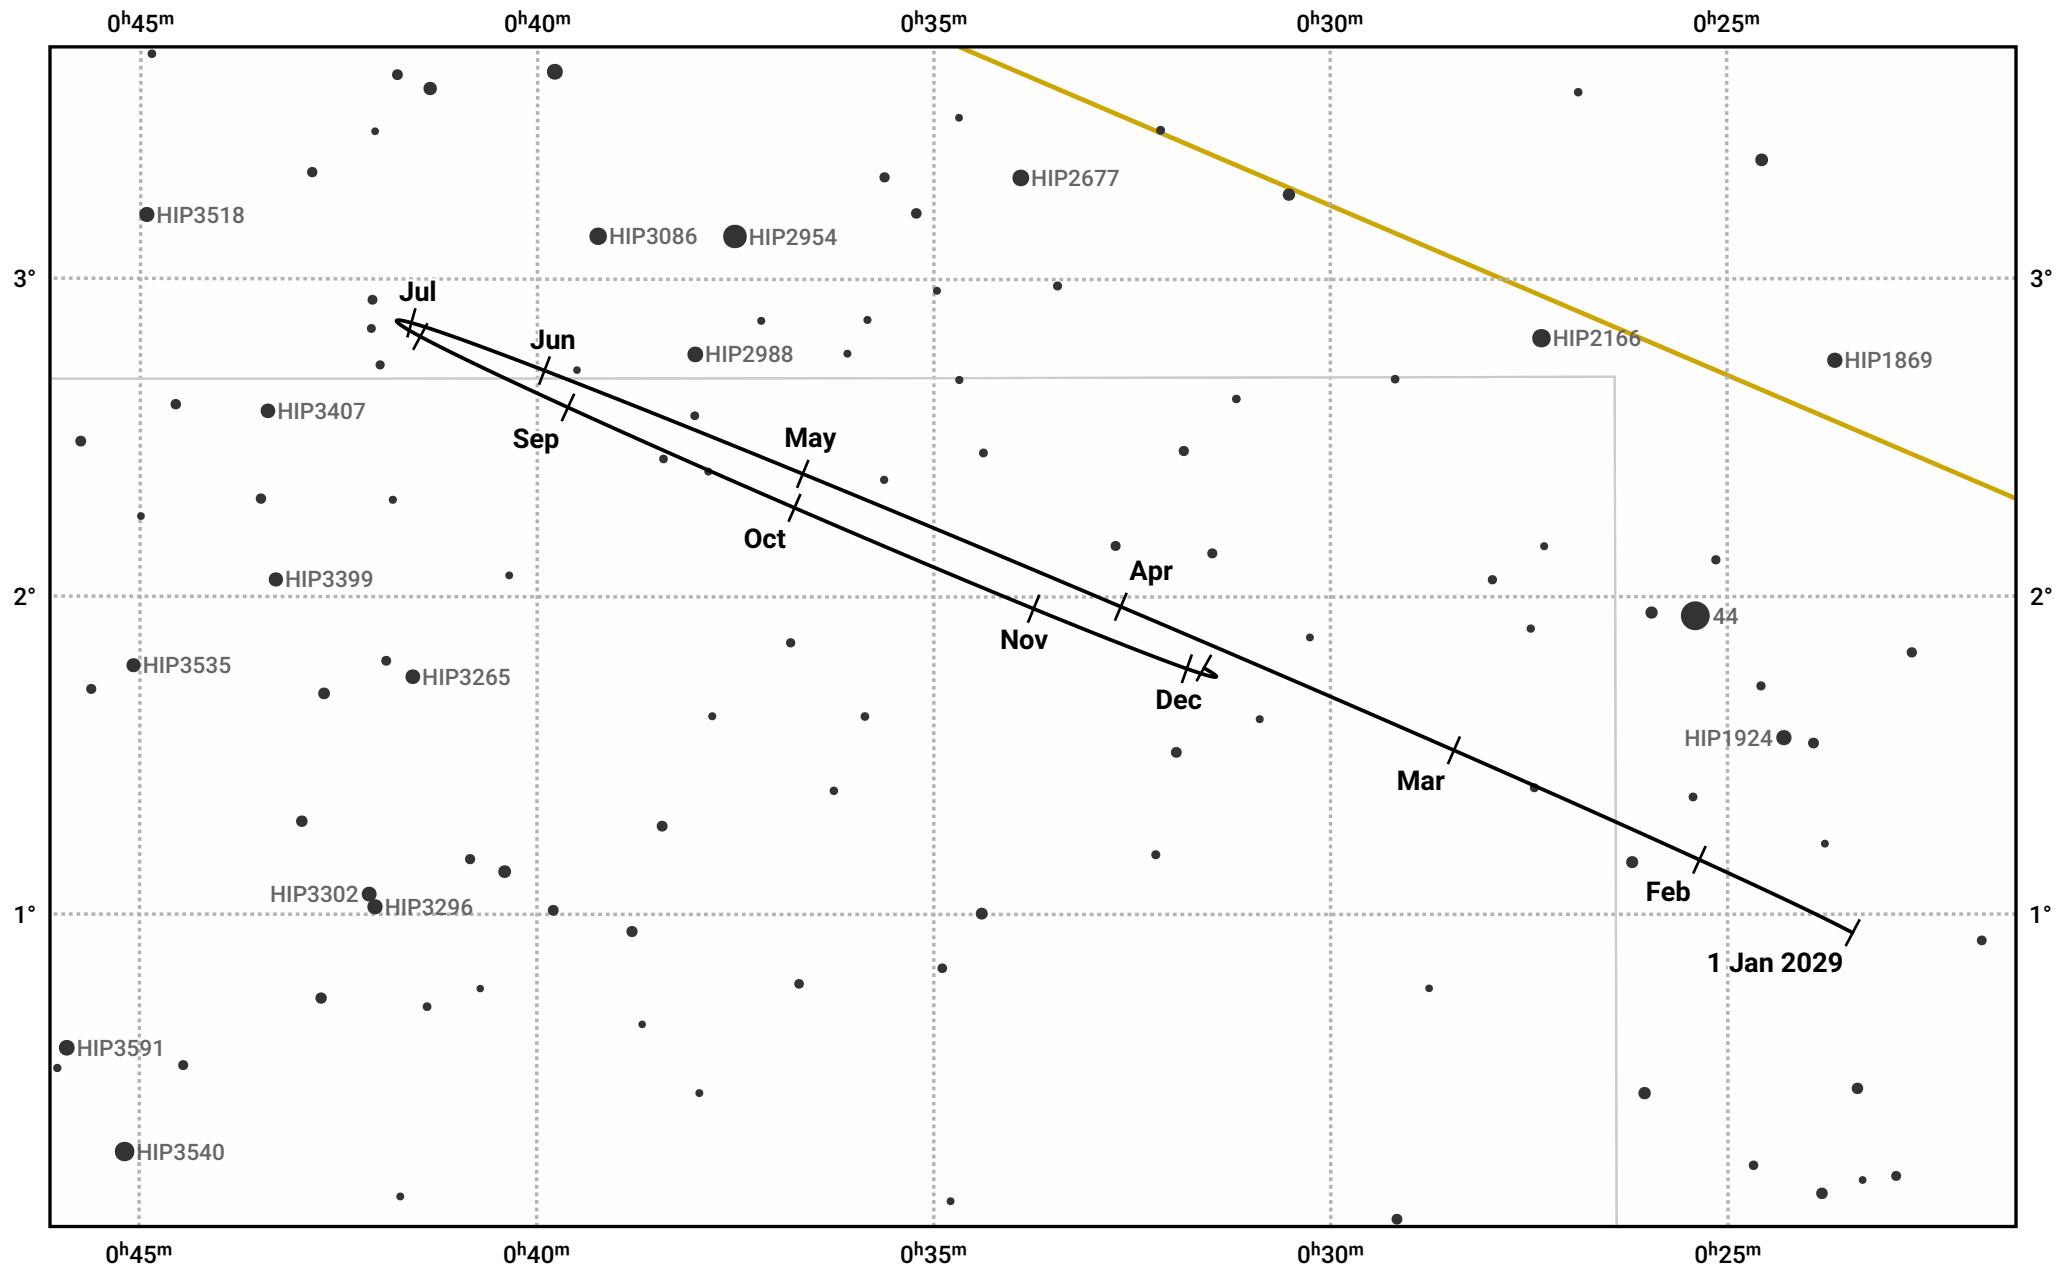

The path of Neptune in 2029

© Dominic Ford 2011–2023. Date markers placed at midnight UTC. Downloaded from <https://in-the-sky.org>

Magnitude scale: • 10.0 • 9.0 • 8.0 • 7.0 ● 6.0 ●● 5.0

— Ecliptic Plane

● Galaxy ■ Bright nebula ● Open cluster ⊕ Globular cluster

Date	Mag	Angular size
2029 Jan 1	7.9	2.3"
2029 Apr 1	8.0	2.2"
2029 Jul 1	7.9	2.3"
2029 Oct 1	7.8	2.4"
2030 Jan 1	7.9	2.3"