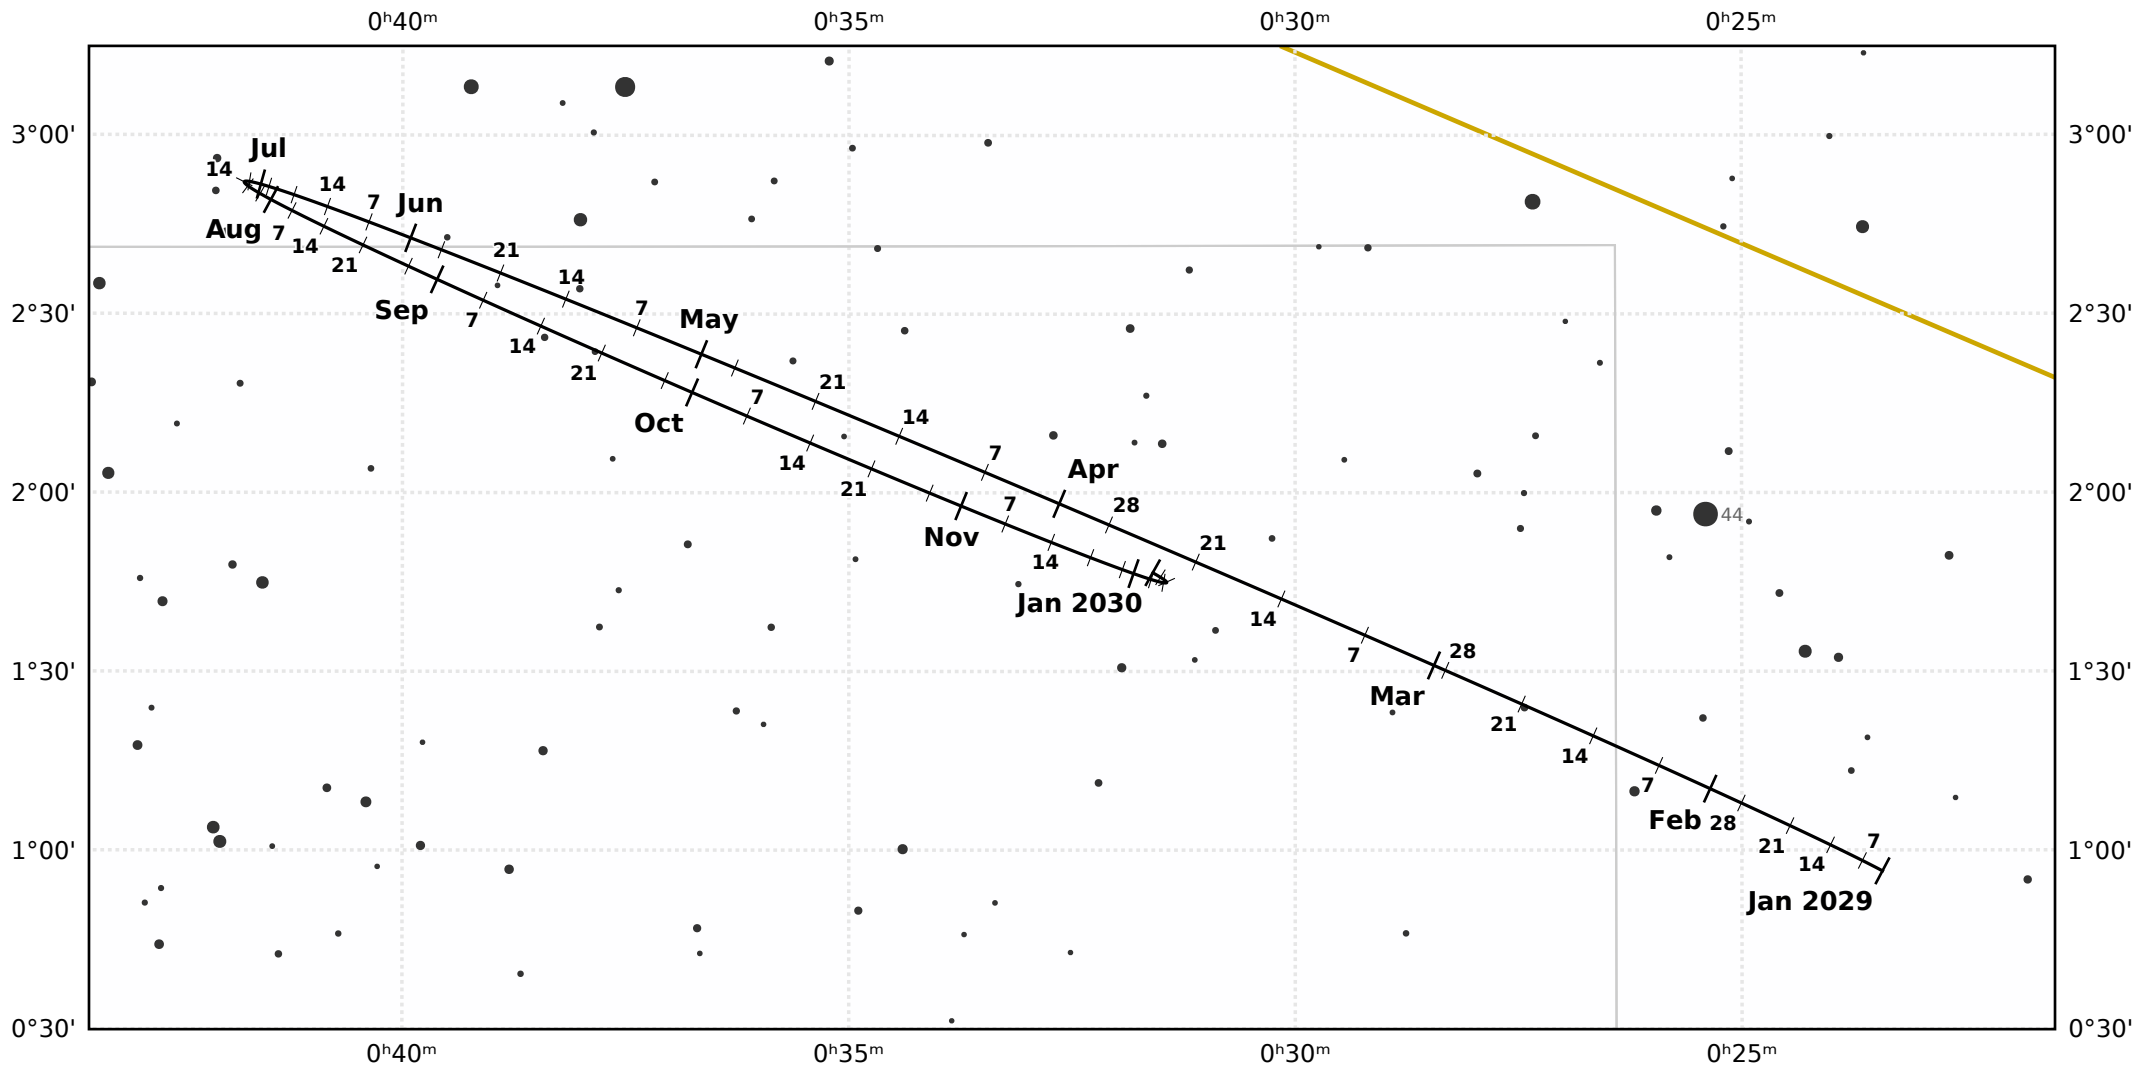

# The path of Neptune in 2029

© Dominic Ford 2011–2020. Downloaded from <https://in-the-sky.org>

Magnitude scale: •10.5   •10.0   •9.5   •9.0   •8.5   •8.0   •7.5   •7.0   •6.5   •6.0   •5.5

— The Equator      — Ecliptic Plane      — Galactic Plane