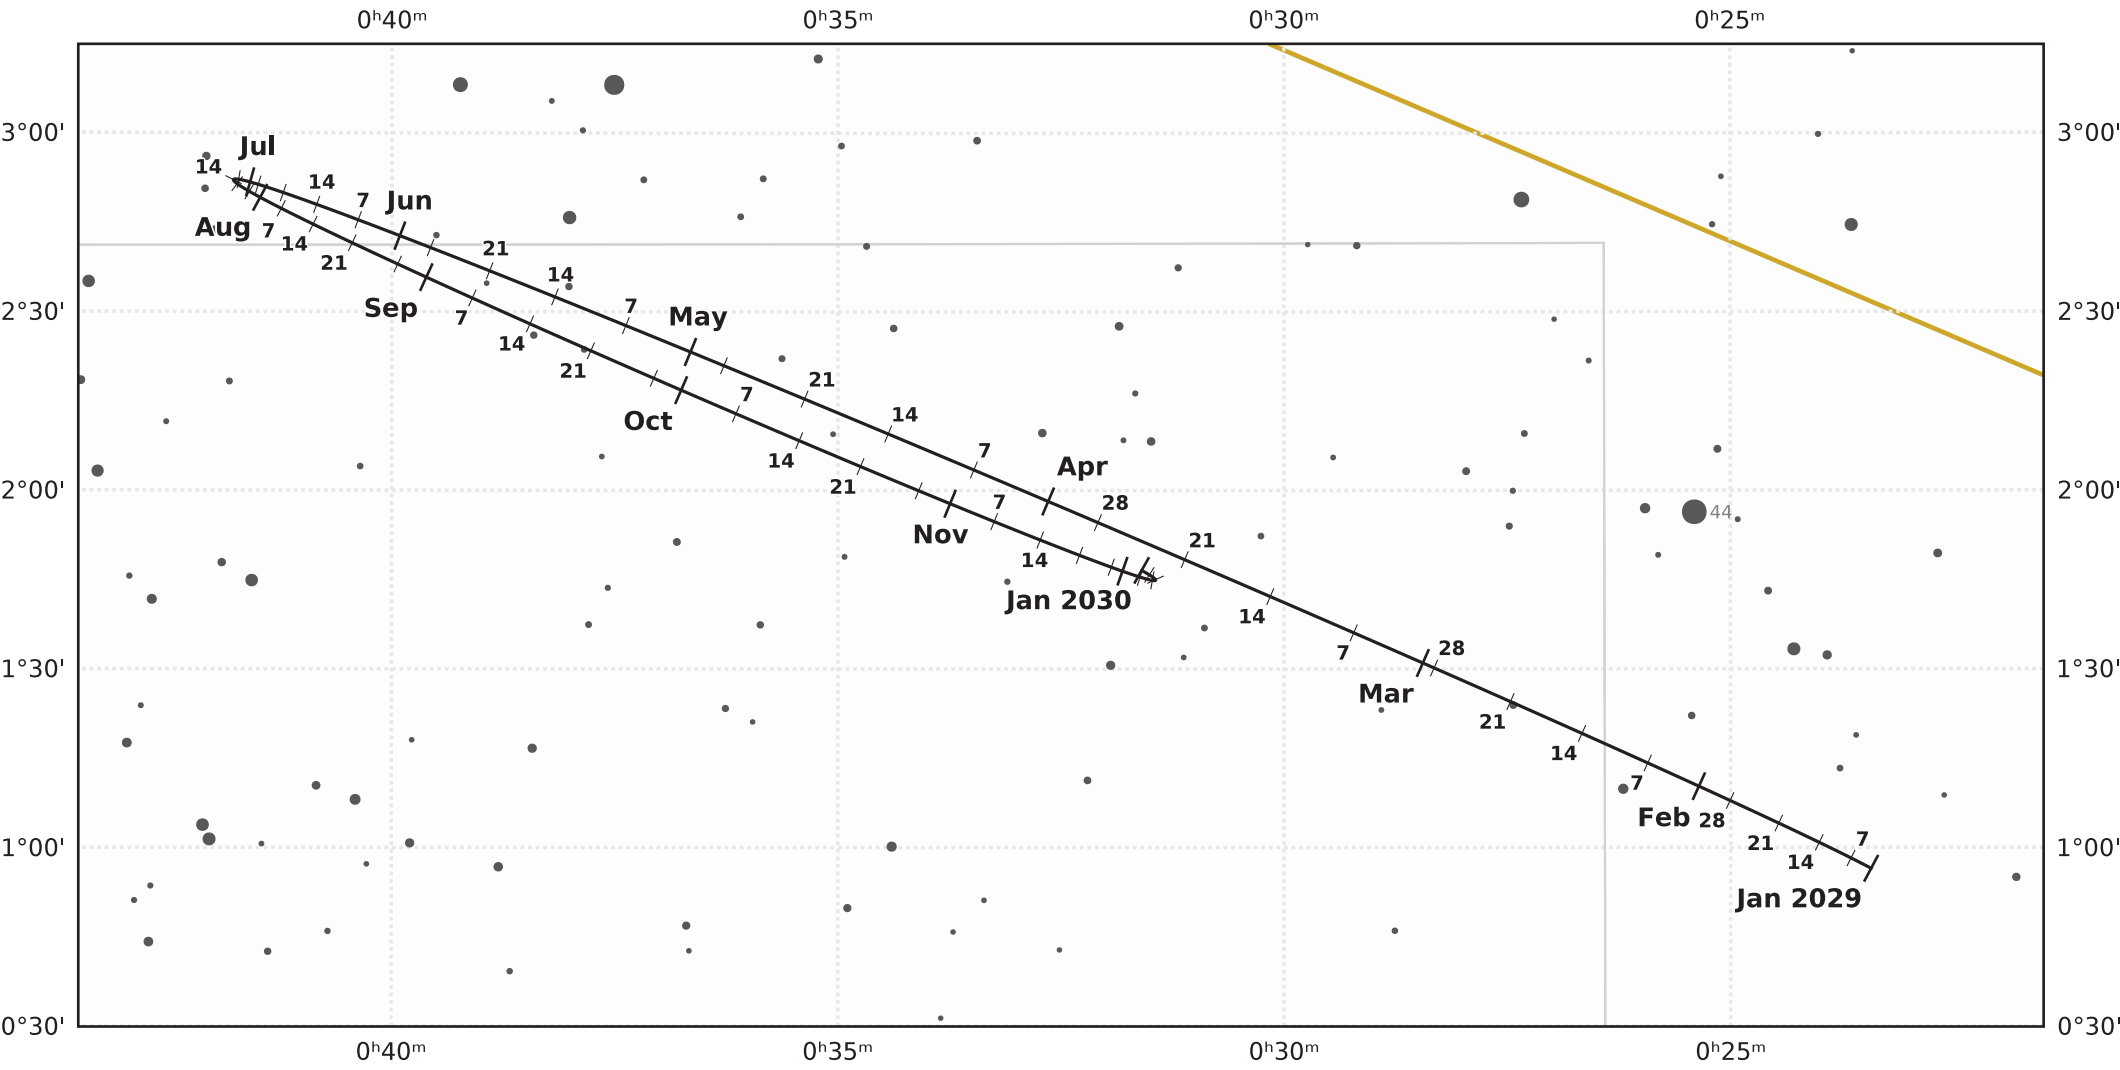

The path of Neptune in 2029

© Dominic Ford 2011-2020. Downloaded from <https://in-the-sky.org>

Magnitude scale: •10.5 •10.0 •9.5 •9.0 •8.5 •8.0 •7.5 •7.0 ●6.5 ●6.0 ●5.5

— The Equator — Ecliptic Plane — Galactic Plane