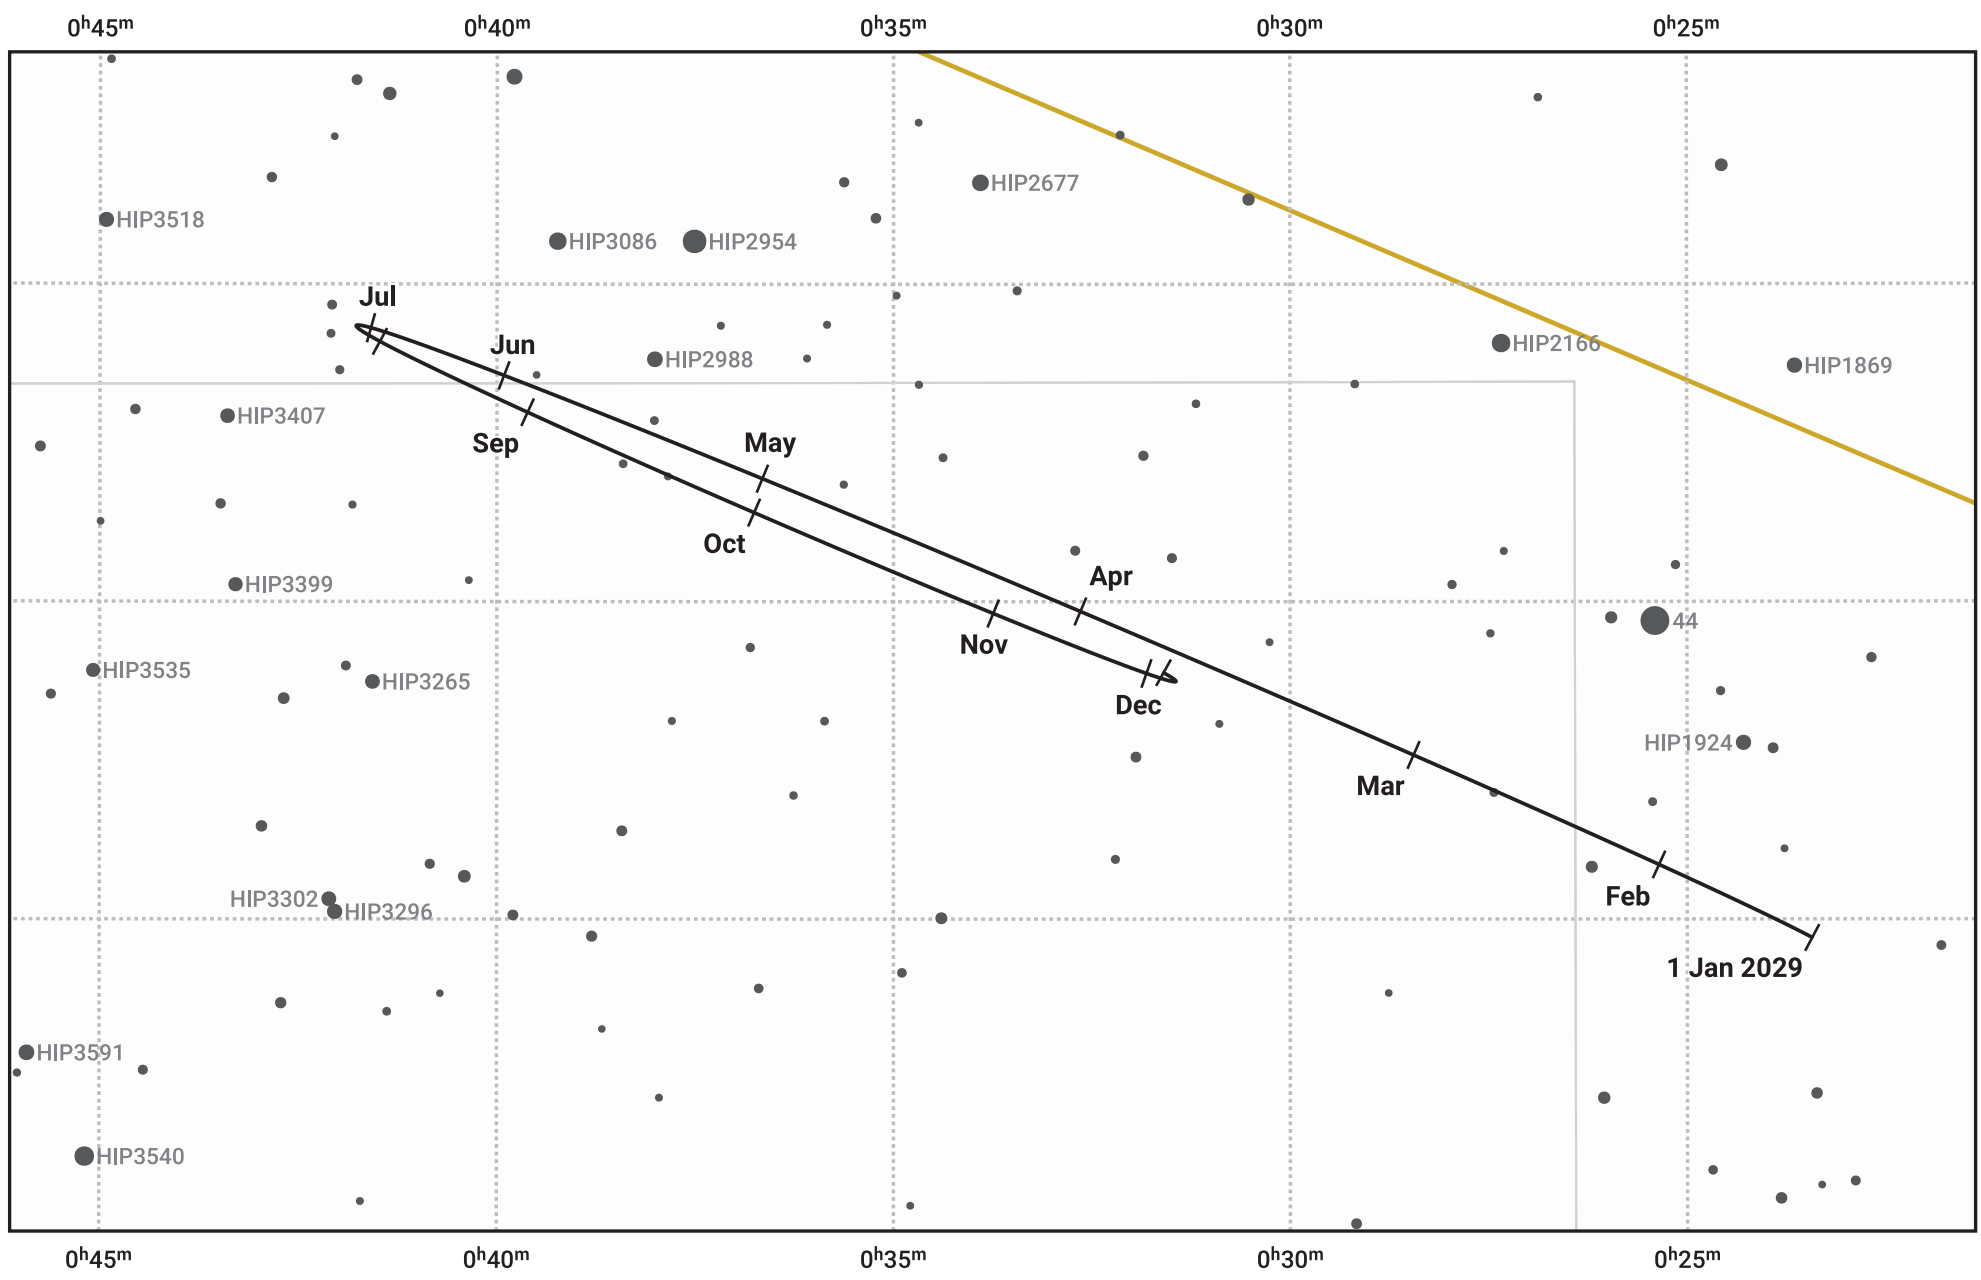

The path of Neptune in 2029

© Dominic Ford 2011–2024. Date markers placed at midnight UTC. Downloaded from <https://in-the-sky.org>

Magnitude scale: • 10.0 • 9.0 • 8.0 • 7.0 • 6.0 • 5.0

— Ecliptic Plane

- Galaxy
- Bright nebula
- Open cluster
- ⊕ Globular cluster

Date	Mag	Angular size
2029 Jan 1	7.9	2.3"
2029 Apr 1	8.0	2.2"
2029 Jul 1	7.9	2.3"
2029 Oct 1	7.8	2.4"
2030 Jan 1	7.9	2.3"