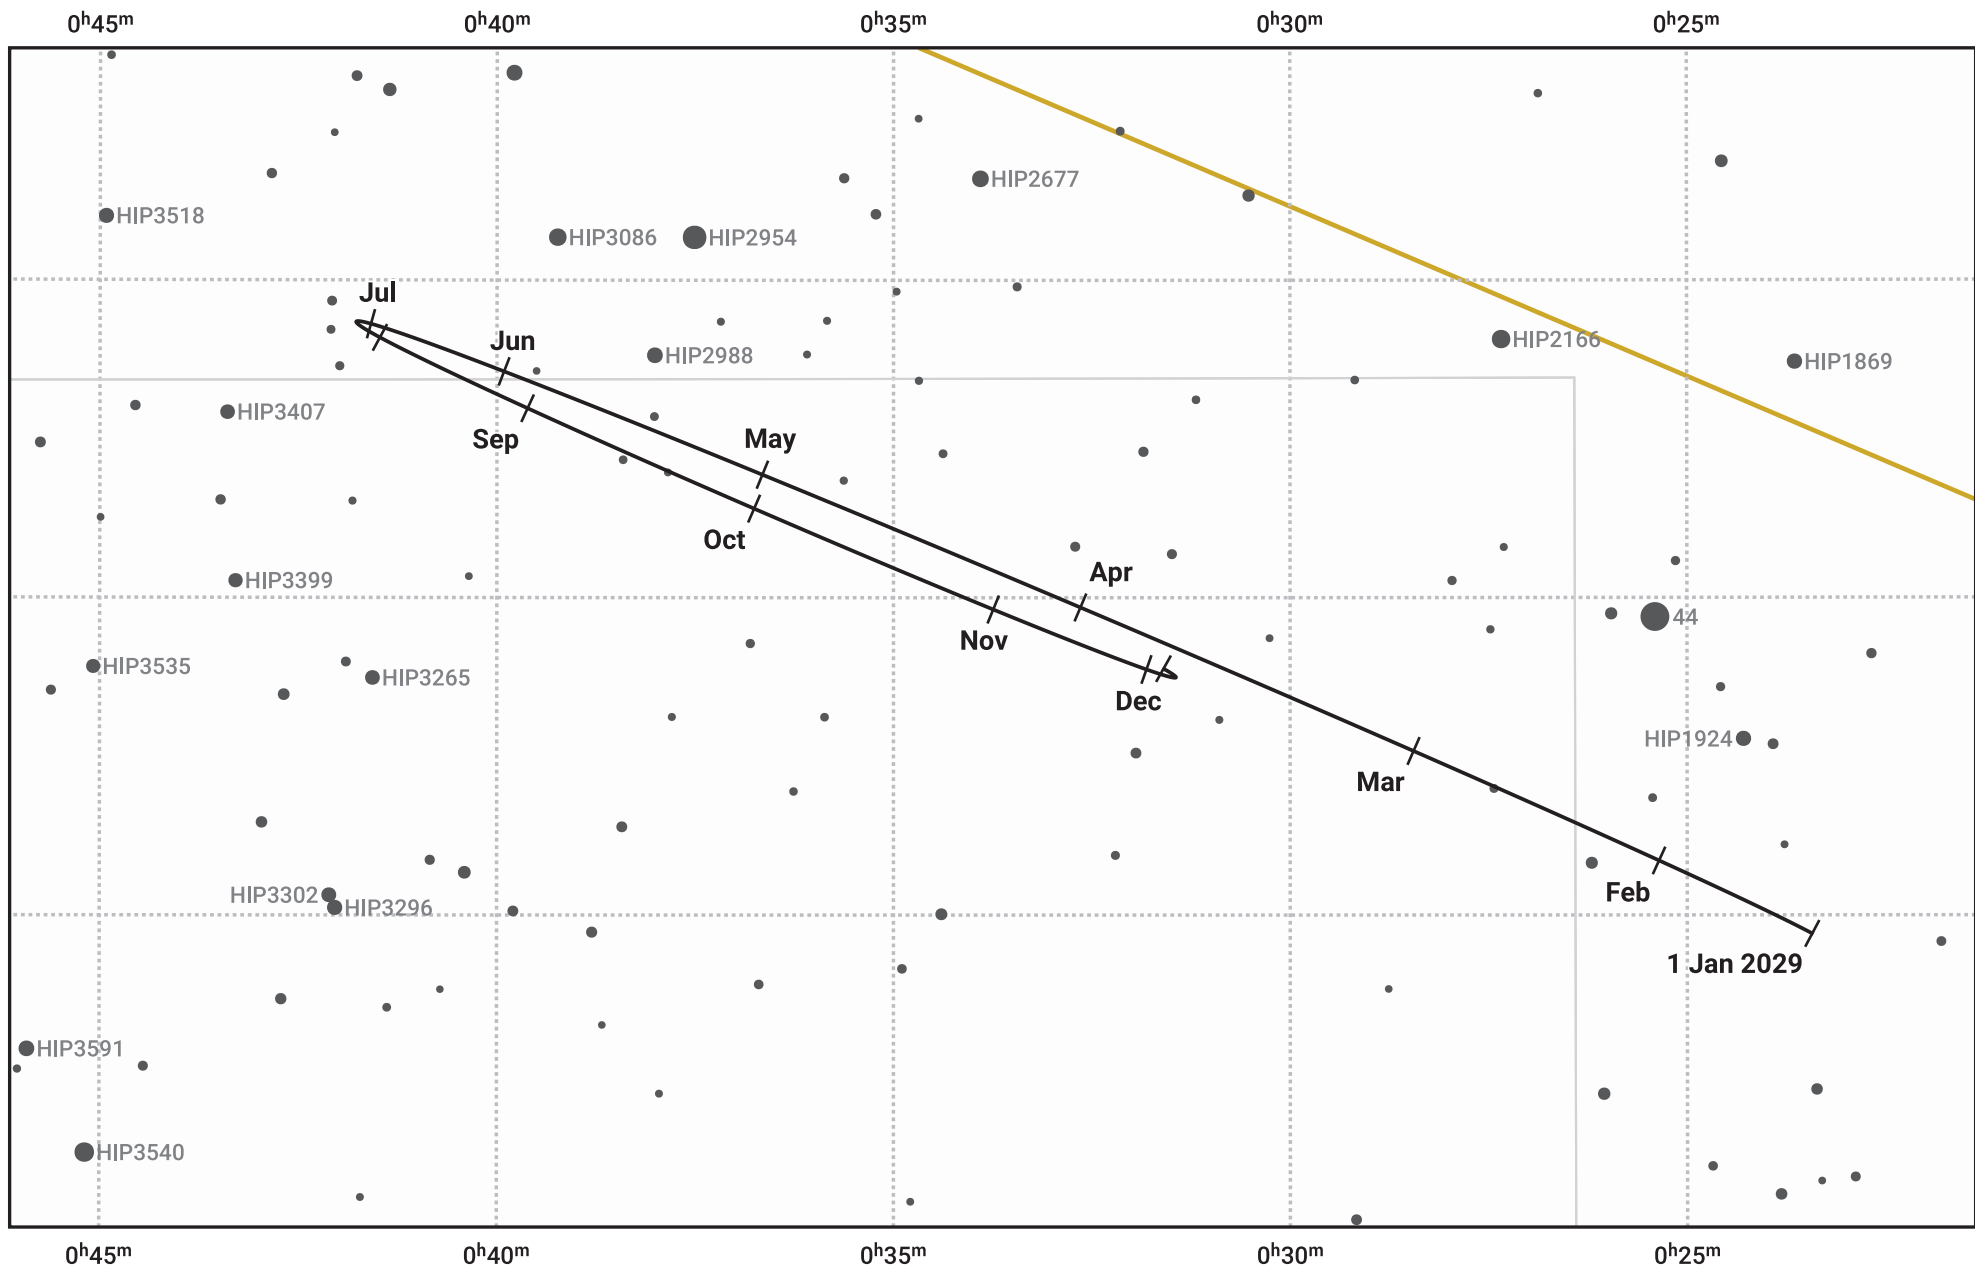

The path of Neptune in 2029

© Dominic Ford 2011–2023. Date markers placed at midnight UTC. Downloaded from <https://in-the-sky.org>

Magnitude scale: • 10.0 • 9.0 • 8.0 • 7.0 • 6.0 • 5.0

— Ecliptic Plane

- Galaxy
- Bright nebula
- Open cluster
- ⊕ Globular cluster

Date	Mag	Angular size
2029 Jan 1	7.9	2.3"
2029 Apr 1	8.0	2.2"
2029 Jul 1	7.9	2.3"
2029 Oct 1	7.8	2.4"
2030 Jan 1	7.9	2.3"