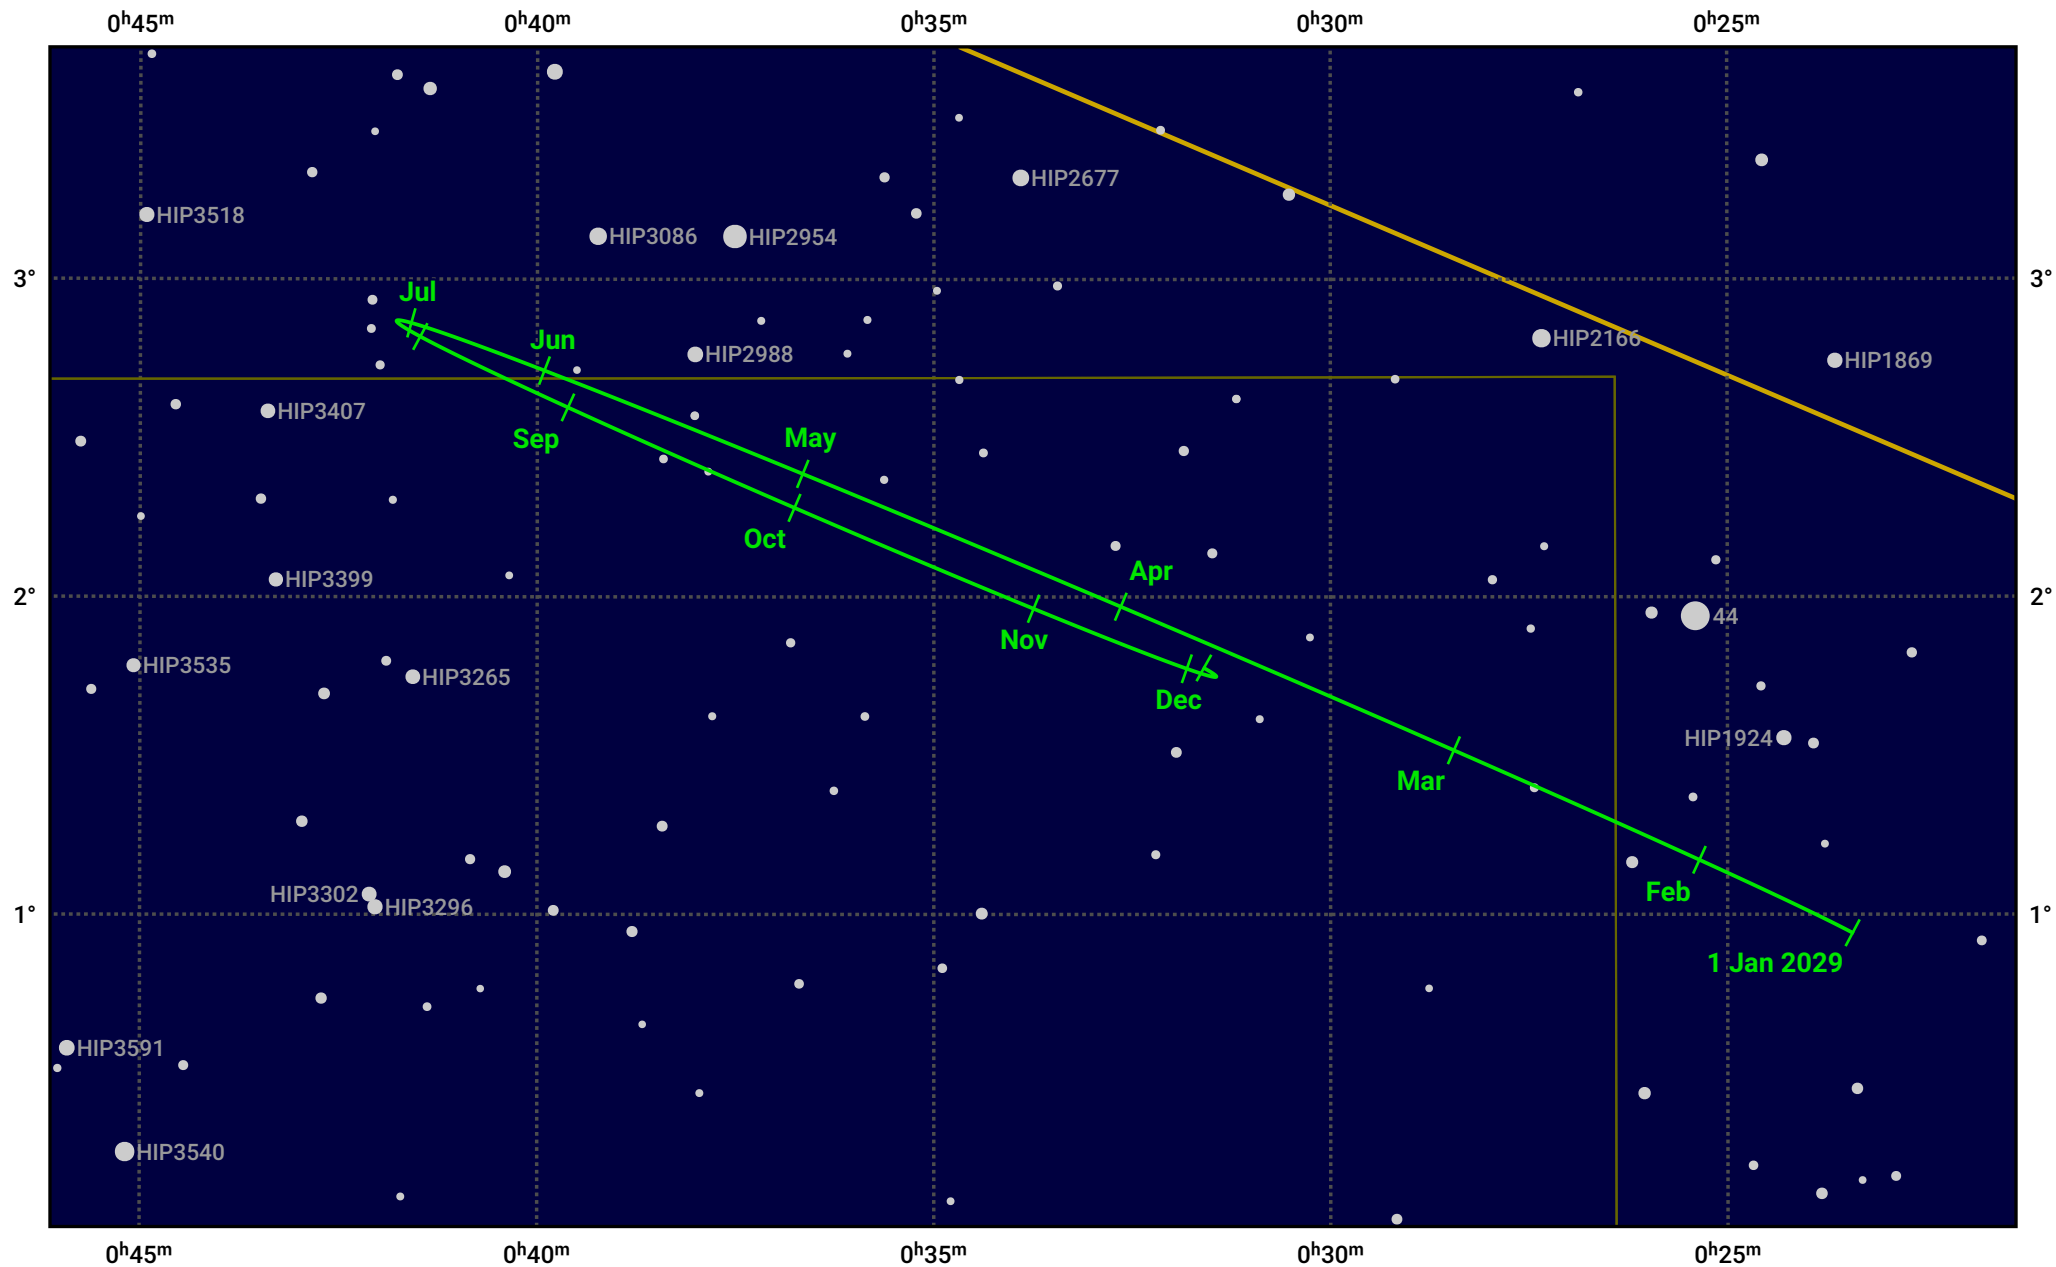

# The path of Neptune in 2029

© Dominic Ford 2011–2023. Date markers placed at midnight UTC. Downloaded from <https://in-the-sky.org>

Magnitude scale: ● 10.0 ● 9.0 ● 8.0 ● 7.0 ● 6.0 ● 5.0

— Ecliptic Plane

● Galaxy    ■ Bright nebula    ● Open cluster    ● Globular cluster

Date	Mag	Angular size
2029 Jan 1	7.9	2.3"
2029 Apr 1	8.0	2.2"
2029 Jul 1	7.9	2.3"
2029 Oct 1	7.8	2.4"
2030 Jan 1	7.9	2.3"