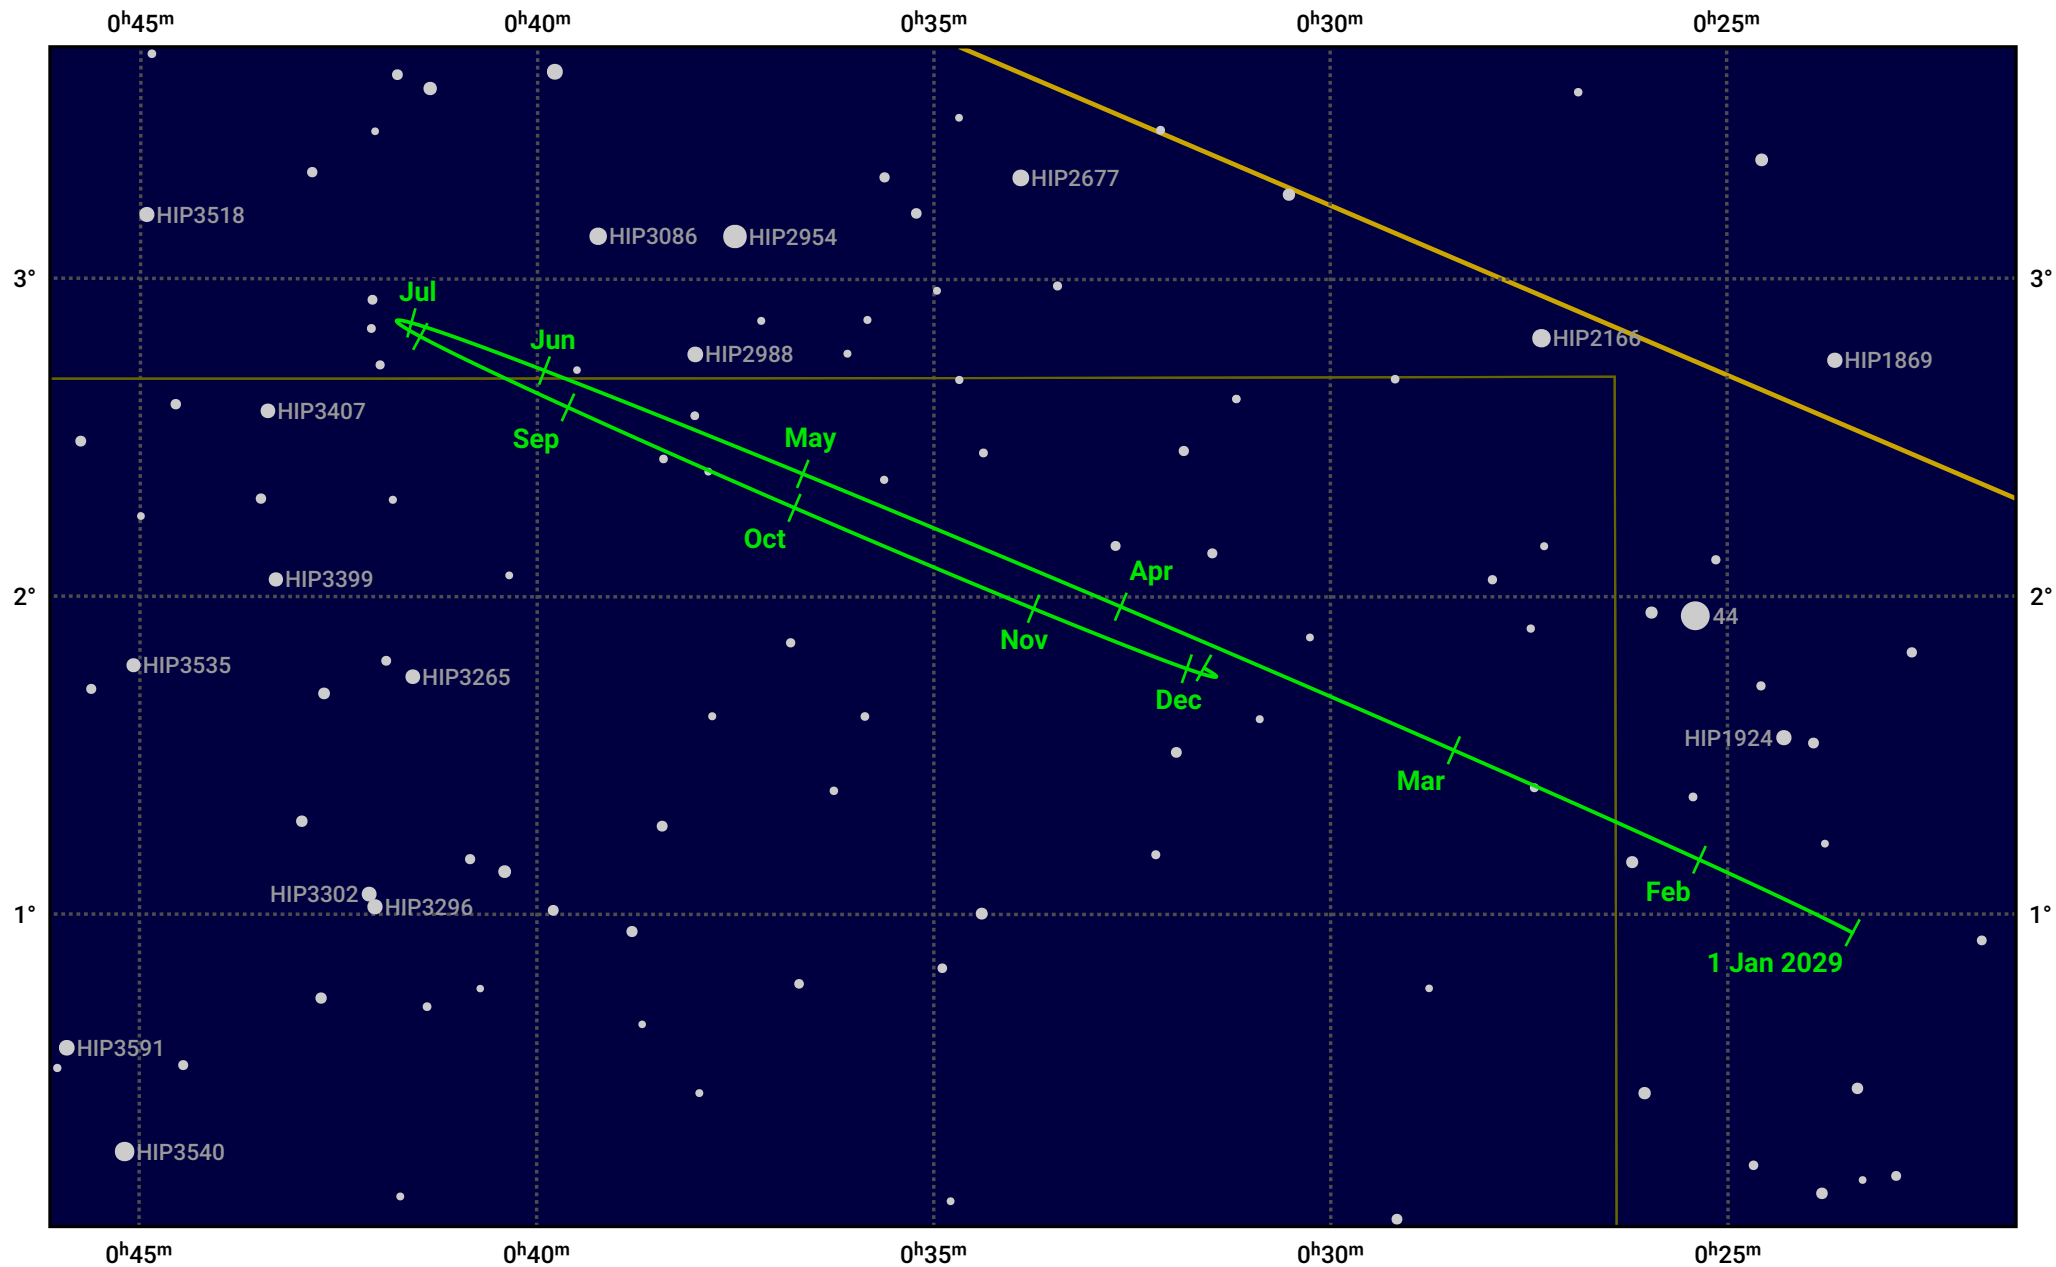

The path of Neptune in 2029

© Dominic Ford 2011–2024. Date markers placed at midnight UTC. Downloaded from <https://in-the-sky.org>

Magnitude scale: ● 10.0 ● 9.0 ● 8.0 ● 7.0 ● 6.0 ● 5.0

— Ecliptic Plane

● Galaxy ■ Bright nebula ● Open cluster ● Globular cluster

Date	Mag	Angular size
2029 Jan 1	7.9	2.3"
2029 Apr 1	8.0	2.2"
2029 Jul 1	7.9	2.3"
2029 Oct 1	7.8	2.4"
2030 Jan 1	7.9	2.3"