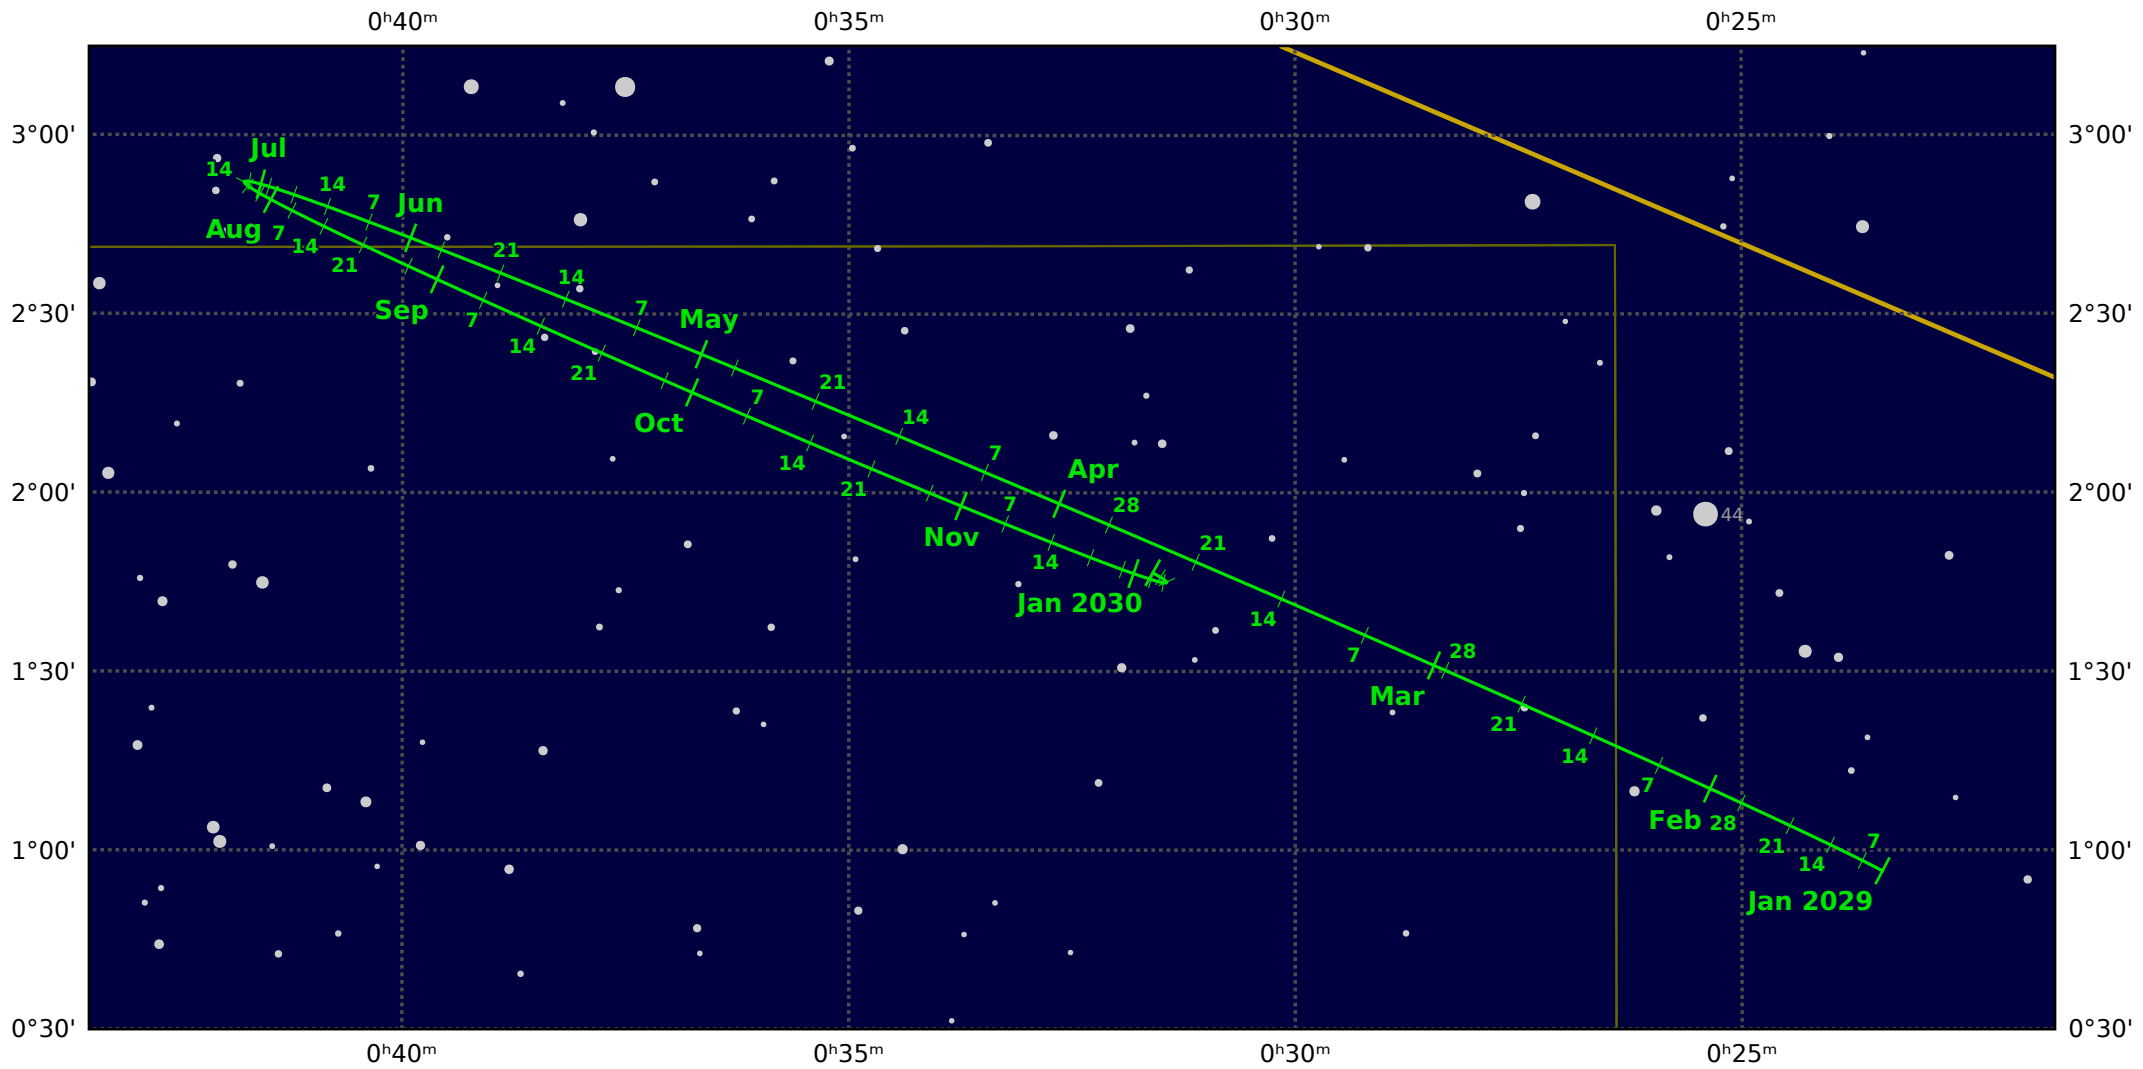

The path of Neptune in 2029

© Dominic Ford 2011–2020. Downloaded from <https://in-the-sky.org>

Magnitude scale: •10.5 •10.0 •9.5 •9.0 •8.5 •8.0 •7.5 •7.0 •6.5 ●6.0 ●5.5

— Ecliptic Plane — Galactic Plane