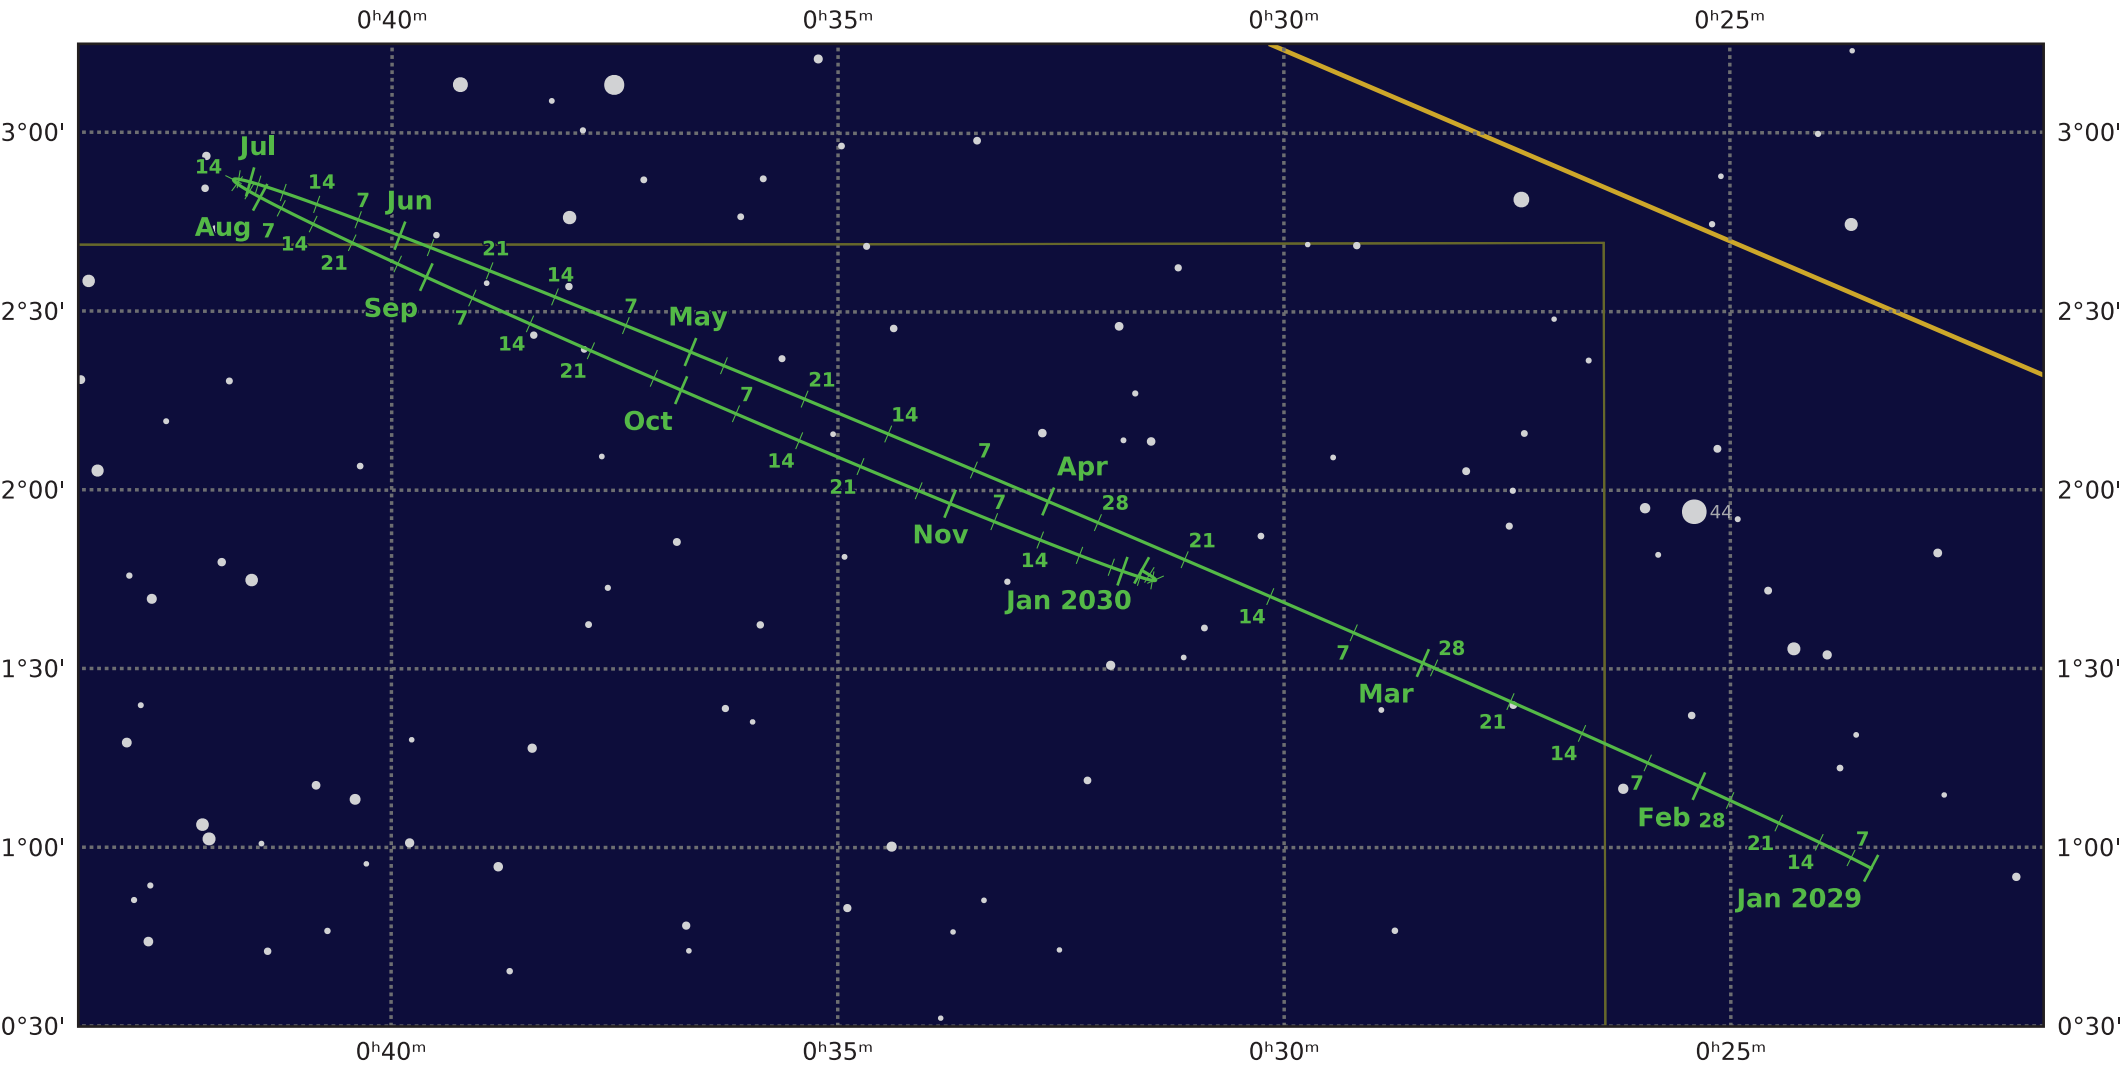

# The path of Neptune in 2029

© Dominic Ford 2011-2020. Downloaded from <https://in-the-sky.org>

Magnitude scale: • 10.5 • 10.0 • 9.5 • 9.0 • 8.5 • 8.0 • 7.5 • 7.0 • 6.5 • 6.0 • 5.5

— Ecliptic Plane — Galactic Plane