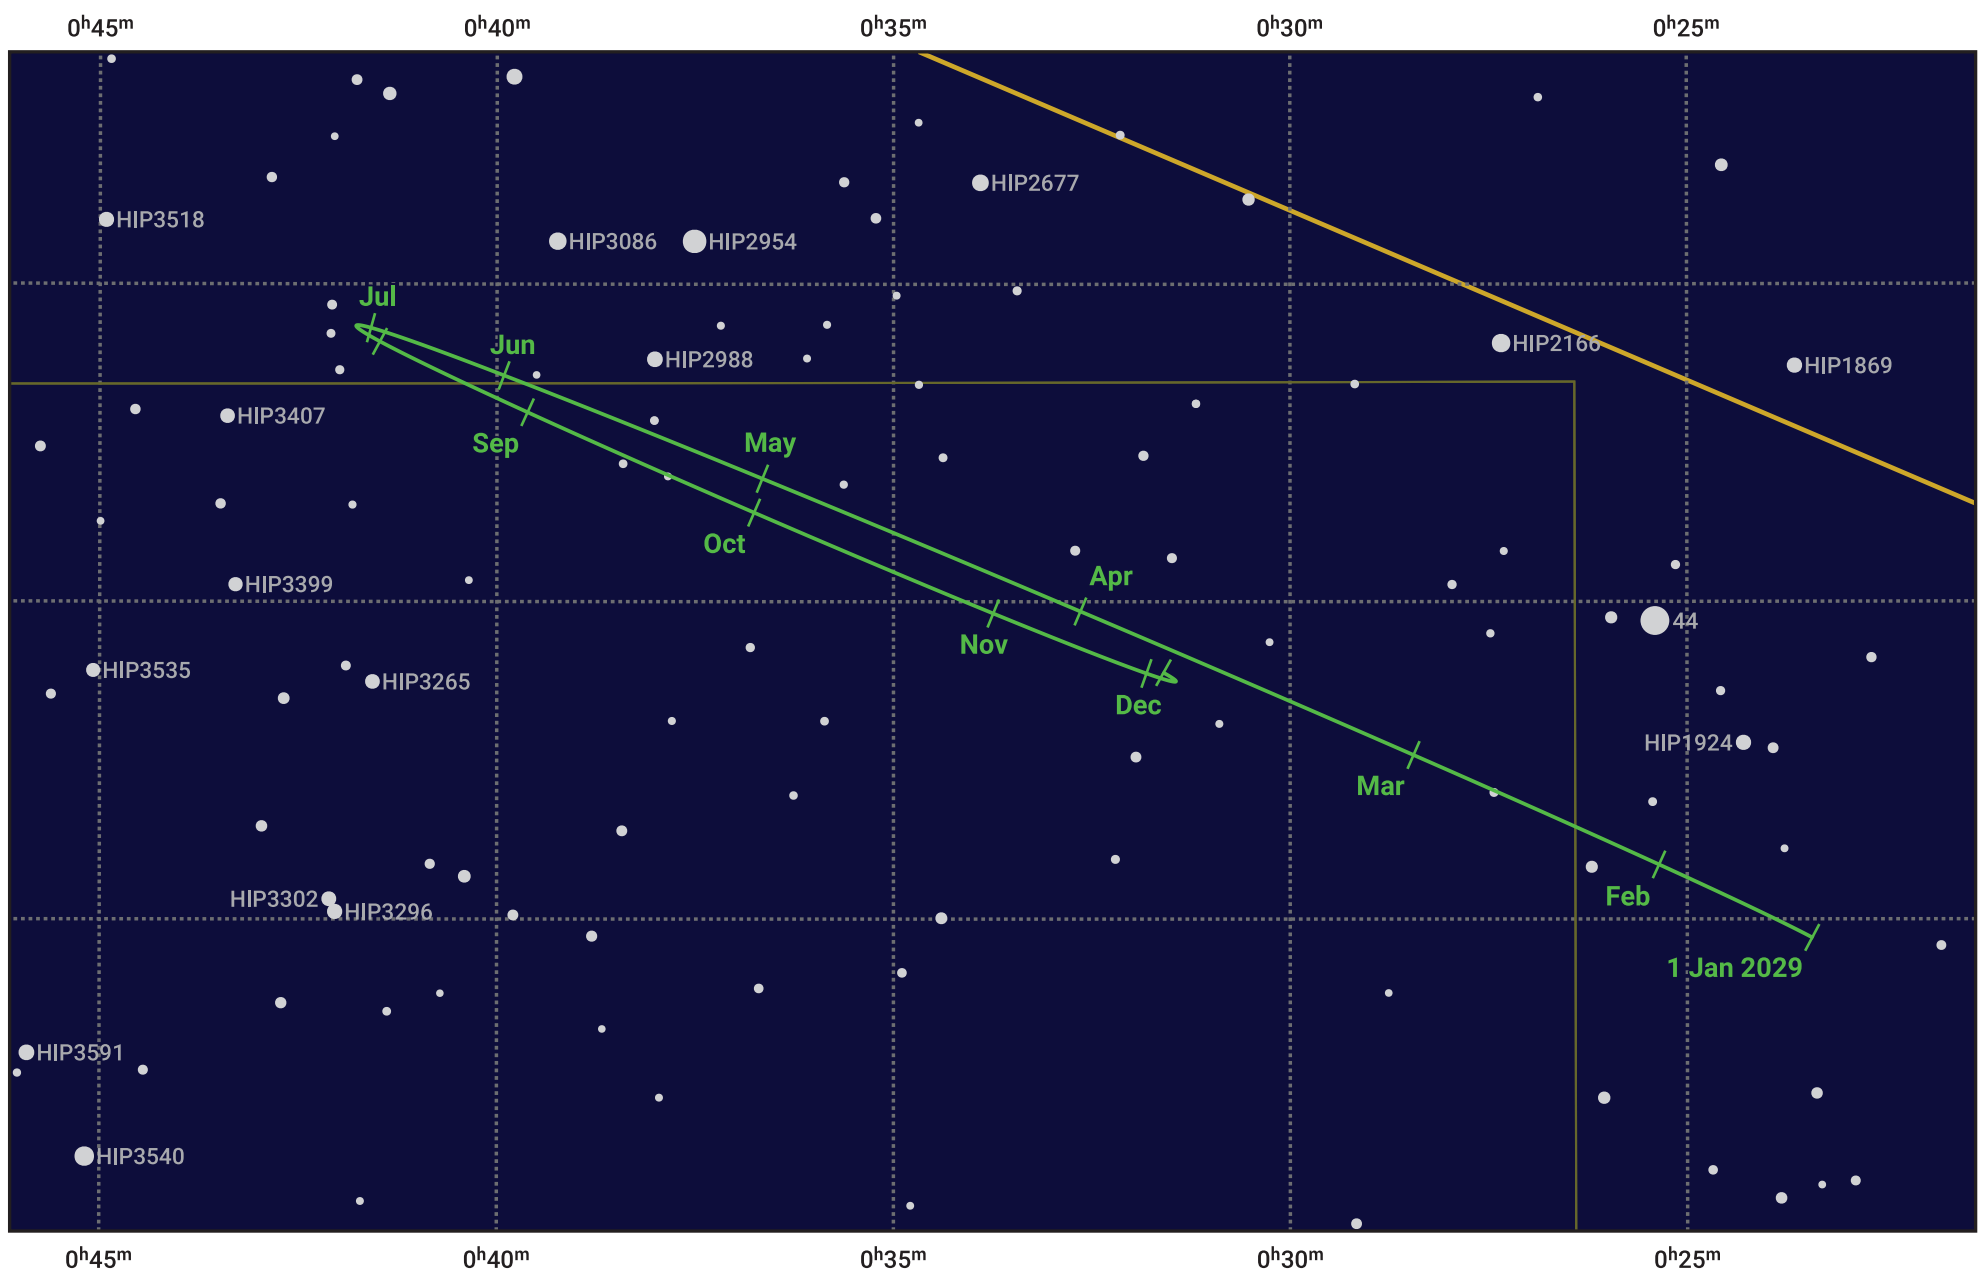

# The path of Neptune in 2029

© Dominic Ford 2011–2024. Date markers placed at midnight UTC. Downloaded from <https://in-the-sky.org>

Magnitude scale: ● 10.0 ● 9.0 ● 8.0 ● 7.0 ● 6.0 ● 5.0

— Ecliptic Plane

-  Galaxy
-  Bright nebula
-  Open cluster
-  Globular cluster

Date	Mag	Angular size
2029 Jan 1	7.9	2.3"
2029 Apr 1	8.0	2.2"
2029 Jul 1	7.9	2.3"
2029 Oct 1	7.8	2.4"
2030 Jan 1	7.9	2.3"