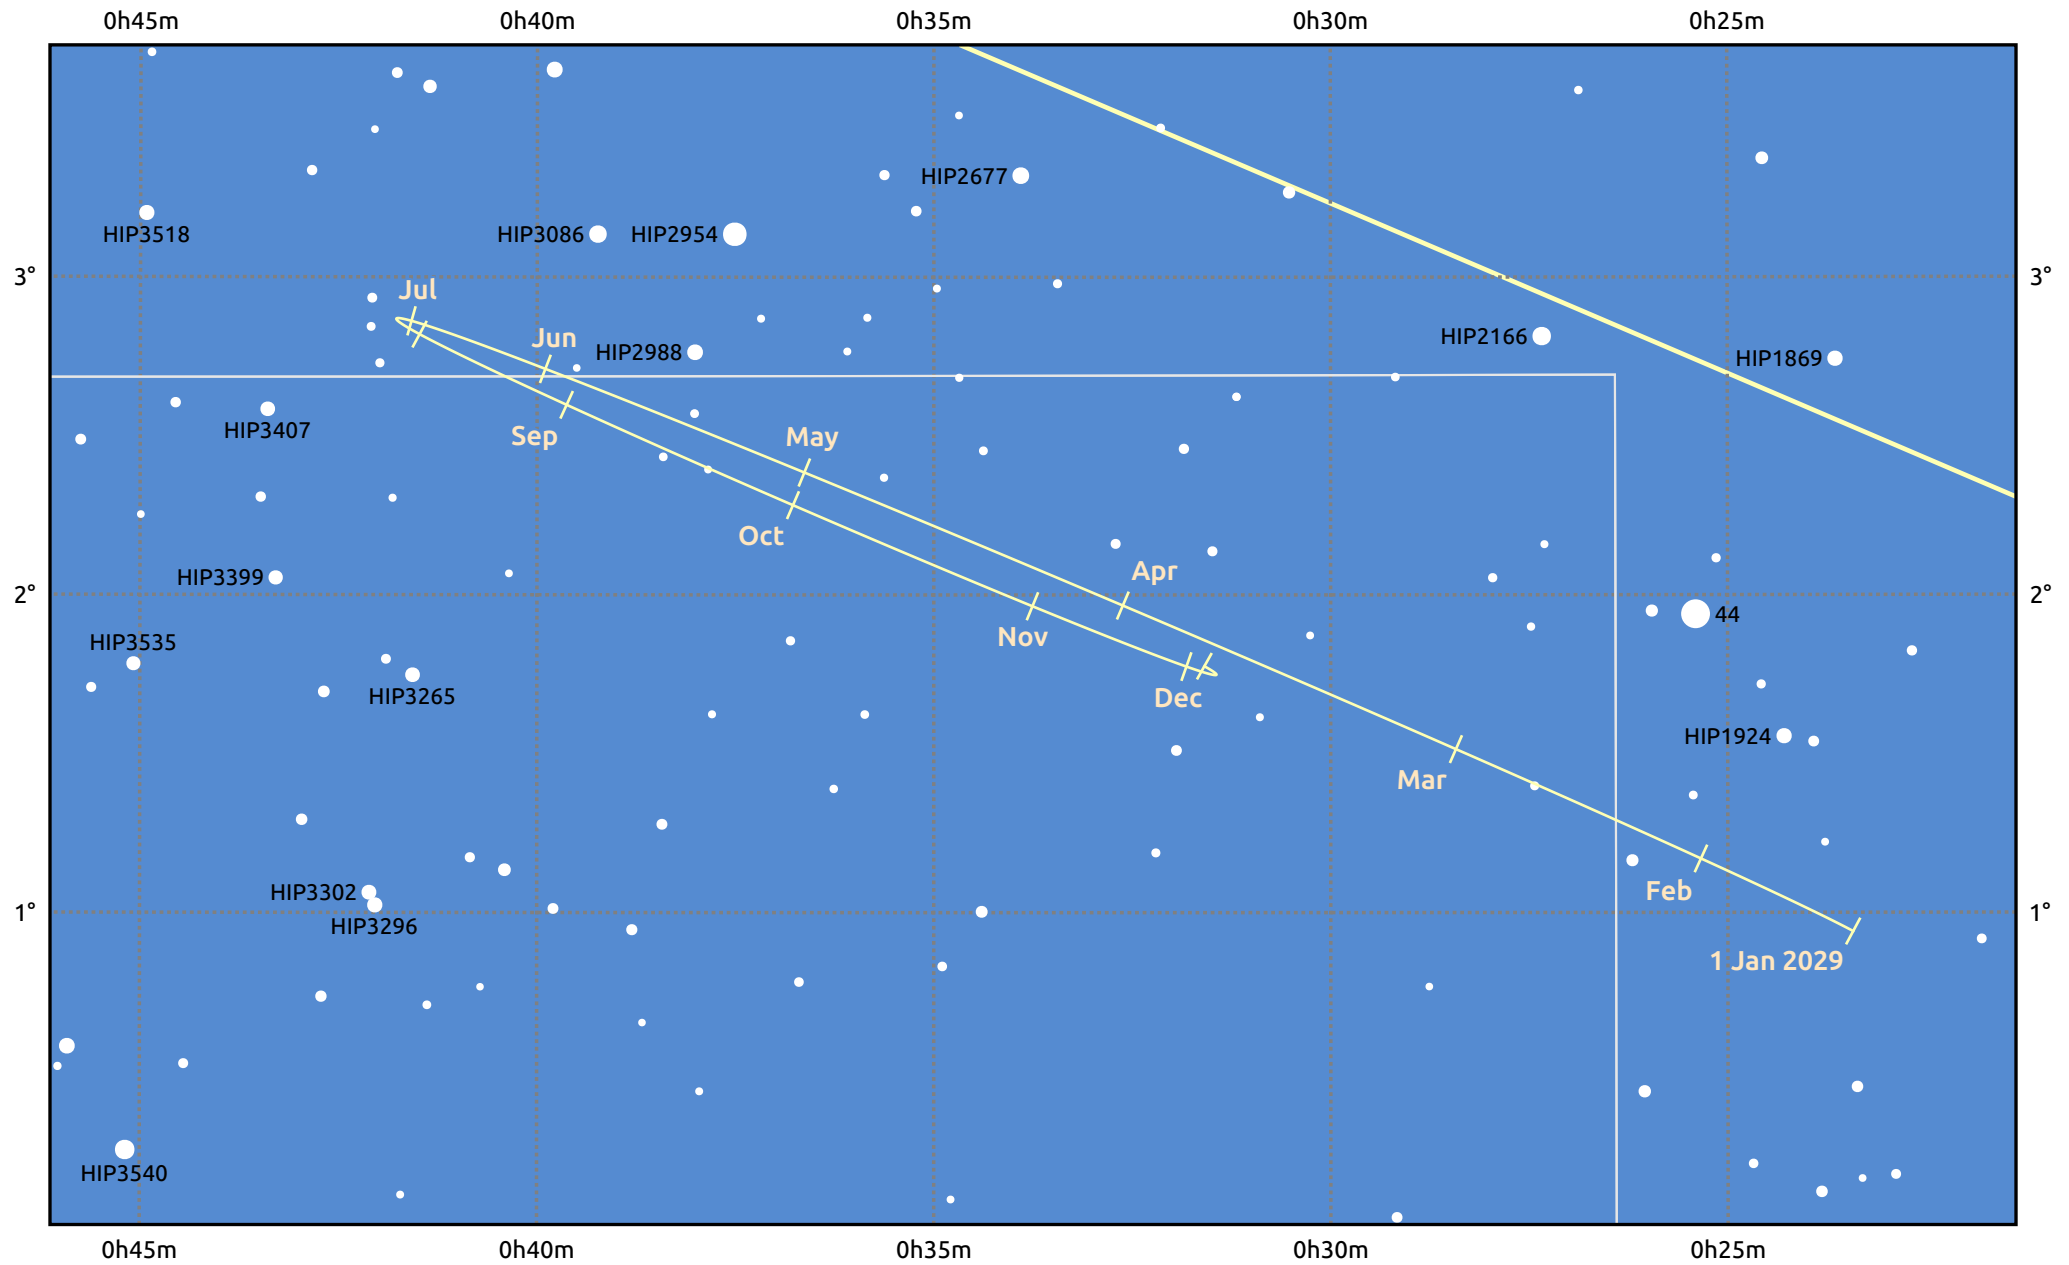

# The path of Neptune in 2029

© Dominic Ford 2011–2025. Date markers placed at midnight UTC. Downloaded from <https://in-the-sky.org>

Magnitude scale: ● 10.0 ● 9.0 ● 8.0 ● 7.0 ● 6.0 ● 5.0

— Ecliptic Plane

Galaxy Bright nebula Open cluster Globular cluster Planetary nebula

Date	Mag	Angular size
2029 Jan 1	7.9	2.3"
2029 Apr 1	8.0	2.2"
2029 Jul 1	7.9	2.3"
2029 Oct 1	7.8	2.4"
2030 Jan 1	7.9	2.3"