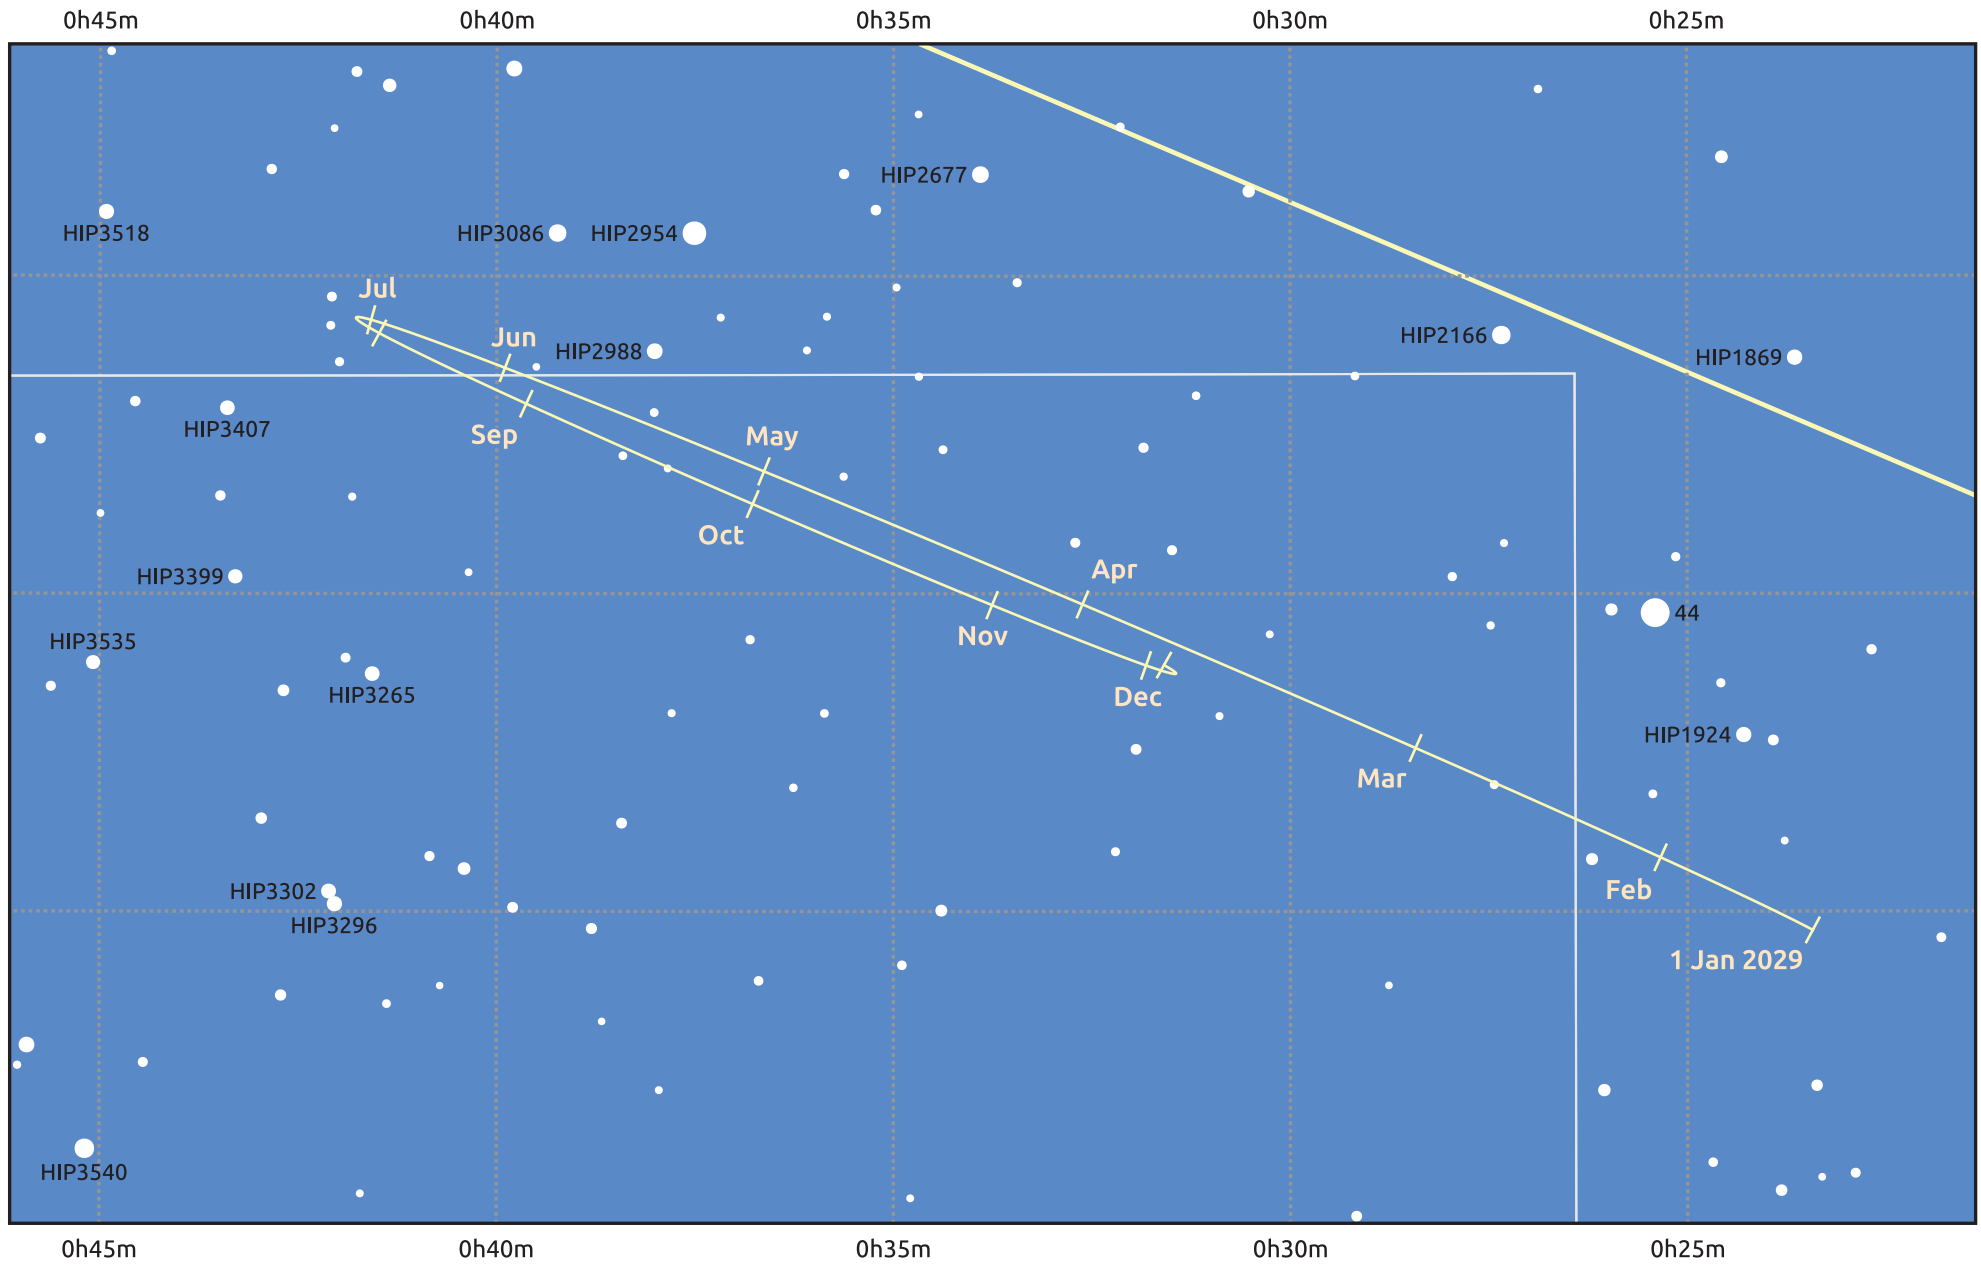

The path of Neptune in 2029

© Dominic Ford 2011–2025. Date markers placed at midnight UTC. Downloaded from <https://in-the-sky.org>

Magnitude scale: ● 10.0 ● 9.0 ● 8.0 ● 7.0 ● 6.0 ● 5.0

— Ecliptic Plane

Galaxy Bright nebula Open cluster Globular cluster Planetary nebula

Date	Mag	Angular size
2029 Jan 1	7.9	2.3"
2029 Apr 1	8.0	2.2"
2029 Jul 1	7.9	2.3"
2029 Oct 1	7.8	2.4"
2030 Jan 1	7.9	2.3"