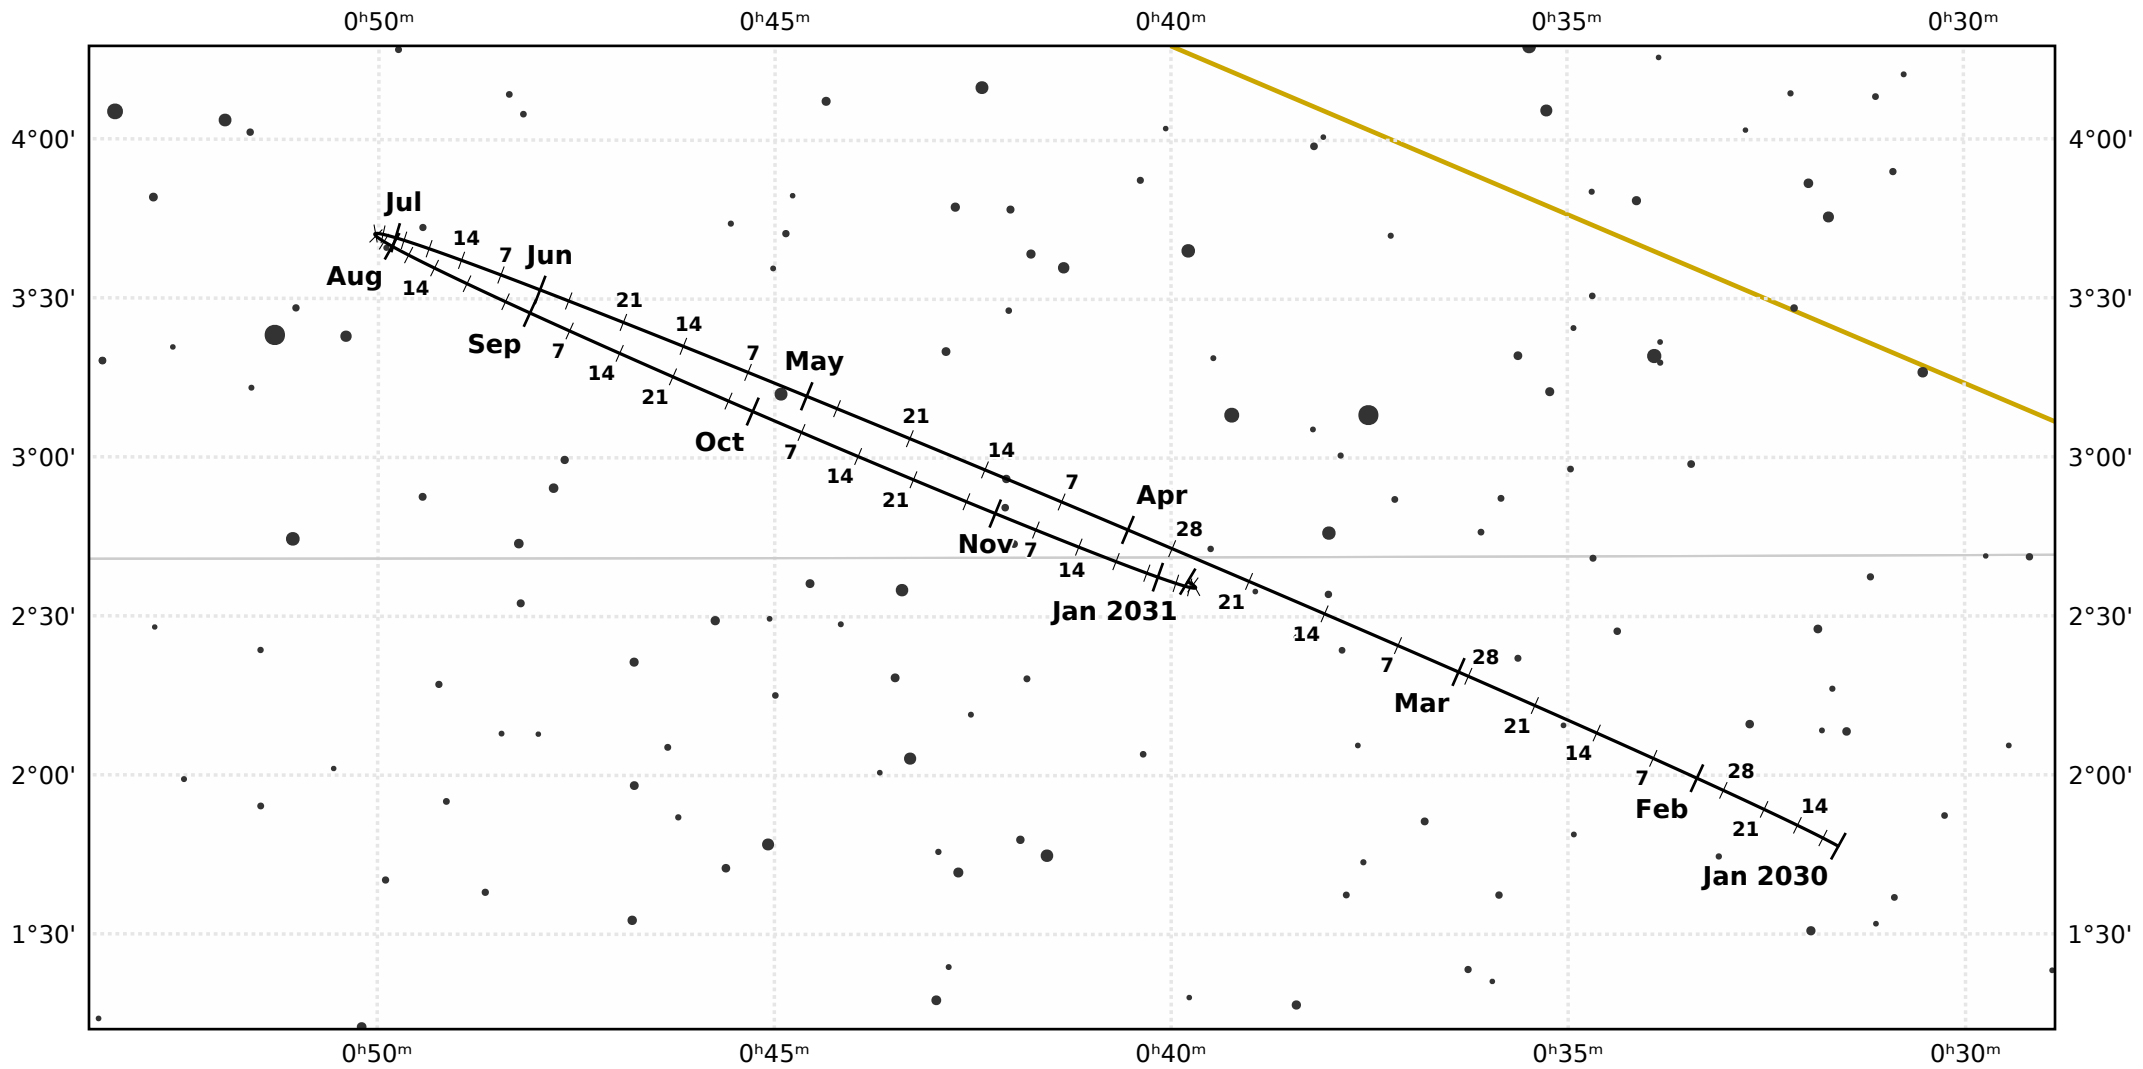

# The path of Neptune in 2030

© Dominic Ford 2011-2020. Downloaded from <https://in-the-sky.org>

Magnitude scale: •10.5 •10.0 •9.5 •9.0 •8.5 •8.0 •7.5 •7.0 •6.5 •6.0

— The Equator — Ecliptic Plane — Galactic Plane