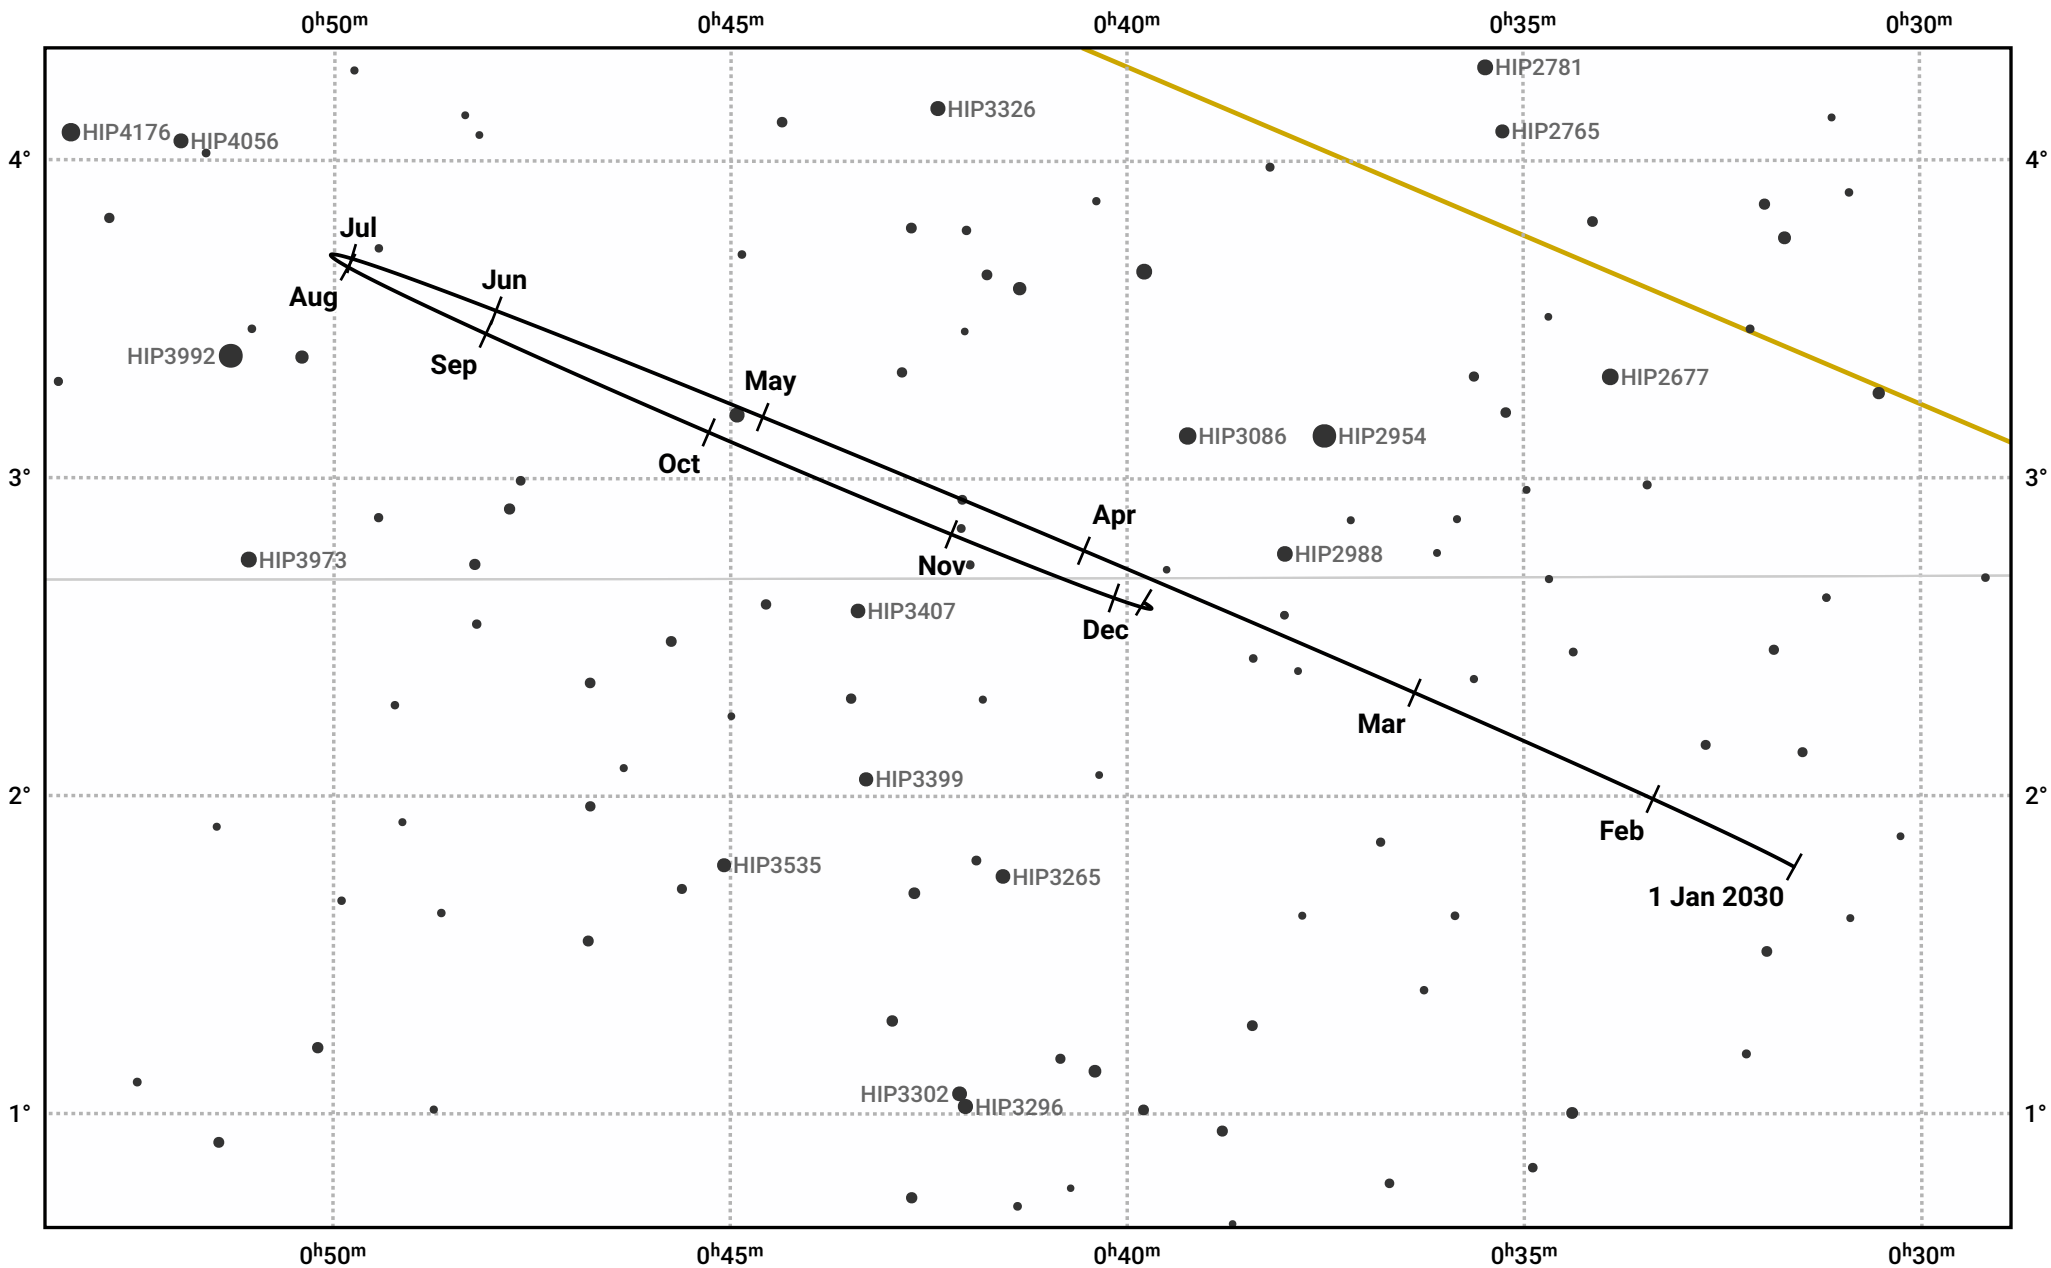

# The path of Neptune in 2030

© Dominic Ford 2011–2023. Date markers placed at midnight UTC. Downloaded from <https://in-the-sky.org>

Magnitude scale: • 10.0 • 9.0 • 8.0 • 7.0 • 6.0

— Ecliptic Plane

● Galaxy   
 ■ Bright nebula   
 ● Open cluster   
 ⊕ Globular cluster

Date	Mag	Angular size
2030 Jan 1	7.9	2.3"
2030 Apr 1	8.0	2.2"
2030 Jul 1	7.9	2.3"
2030 Oct 1	7.8	2.4"
2031 Jan 1	7.9	2.3"