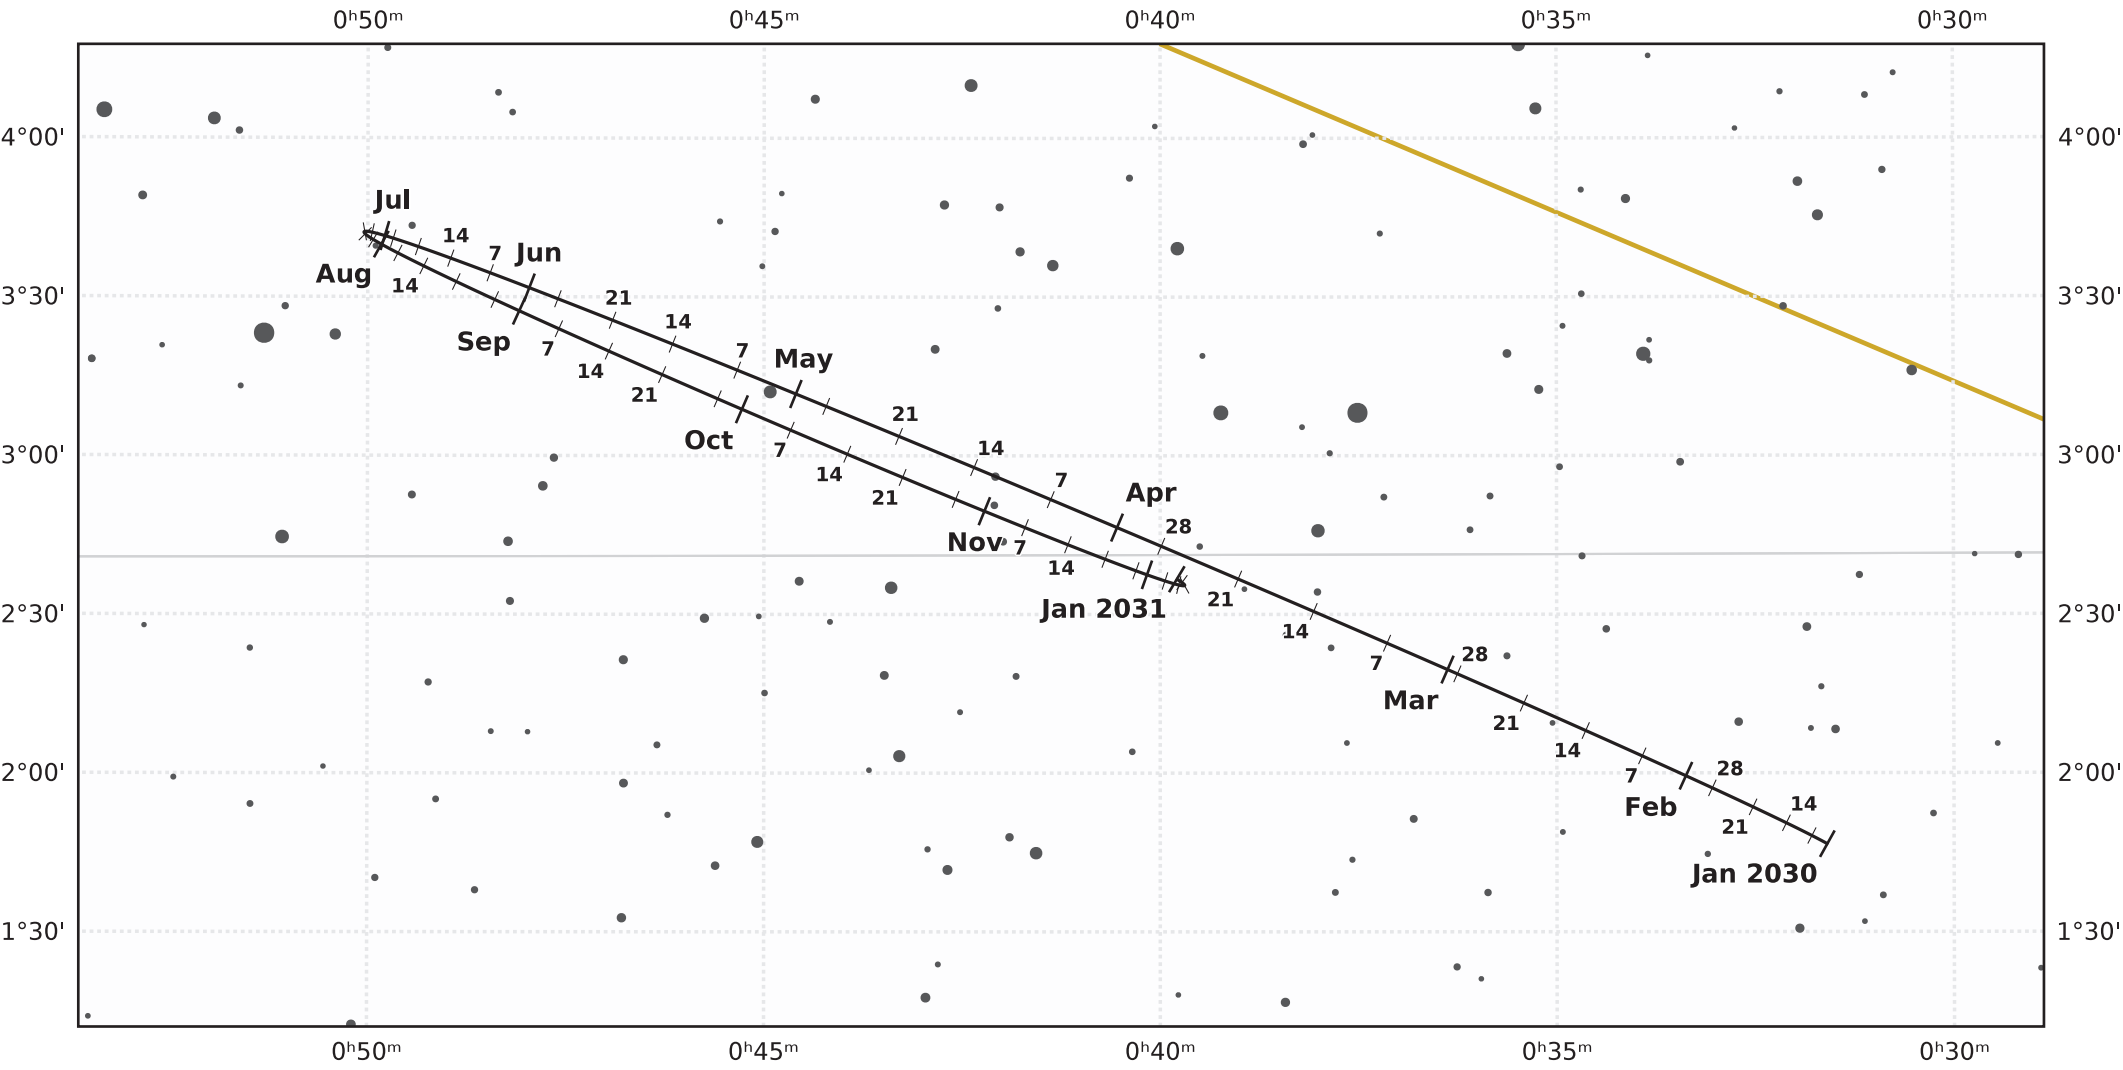

The path of Neptune in 2030

© Dominic Ford 2011–2020. Downloaded from <https://in-the-sky.org>

Magnitude scale: •10.5 •10.0 •9.5 •9.0 •8.5 •8.0 •7.5 •7.0 •6.5 •6.0

— The Equator — Ecliptic Plane — Galactic Plane