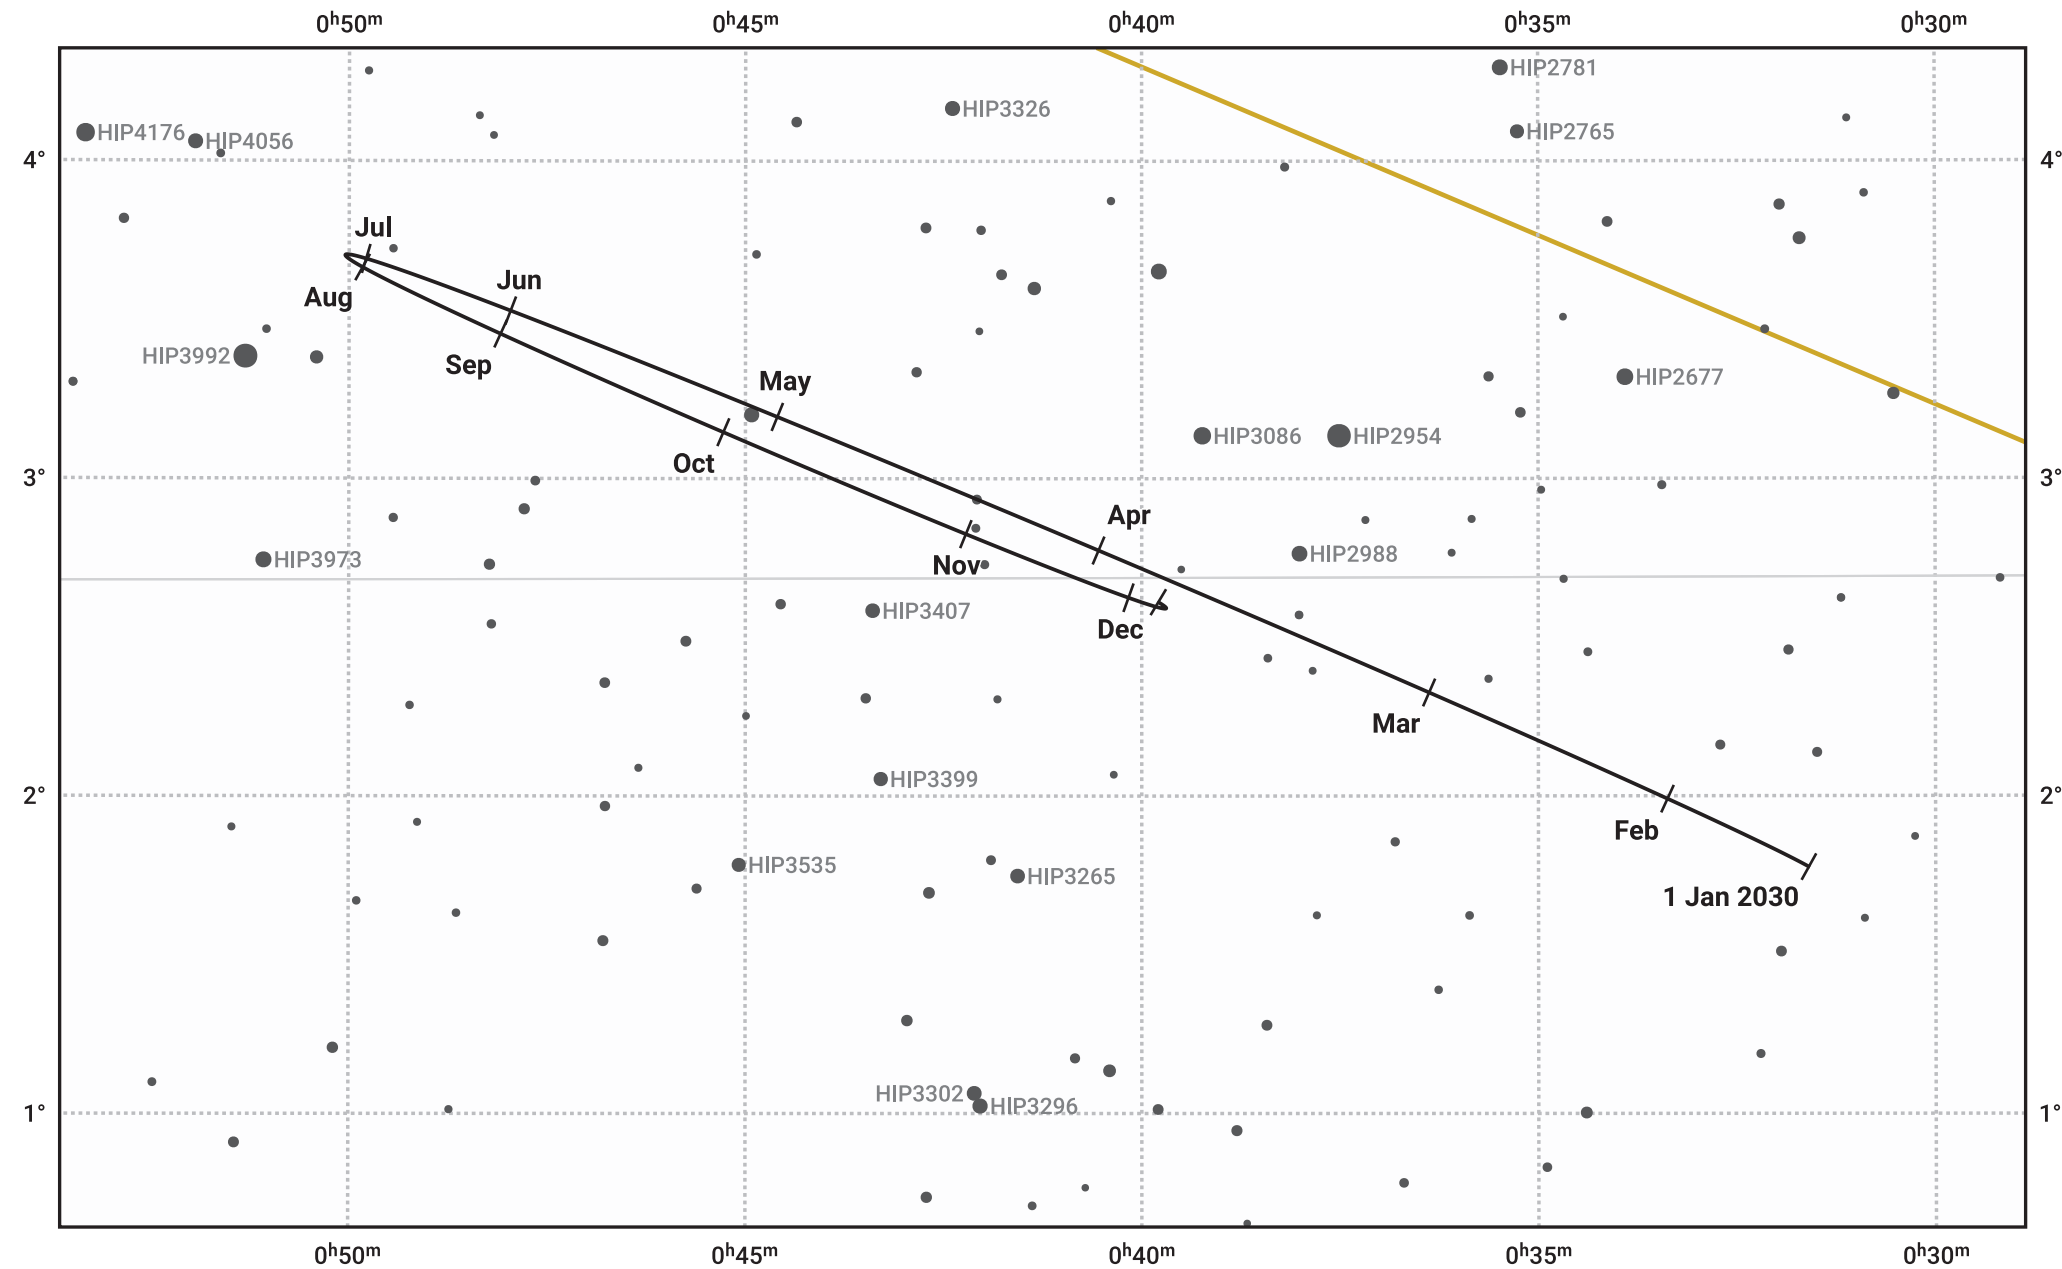

# The path of Neptune in 2030

© Dominic Ford 2011–2023. Date markers placed at midnight UTC. Downloaded from <https://in-the-sky.org>

Magnitude scale: • 10.0 • 9.0 • 8.0 • 7.0 • 6.0

— Ecliptic Plane

-  Galaxy
-  Bright nebula
-  Open cluster
-  Globular cluster

Date	Mag	Angular size
2030 Jan 1	7.9	2.3"
2030 Apr 1	8.0	2.2"
2030 Jul 1	7.9	2.3"
2030 Oct 1	7.8	2.4"
2031 Jan 1	7.9	2.3"