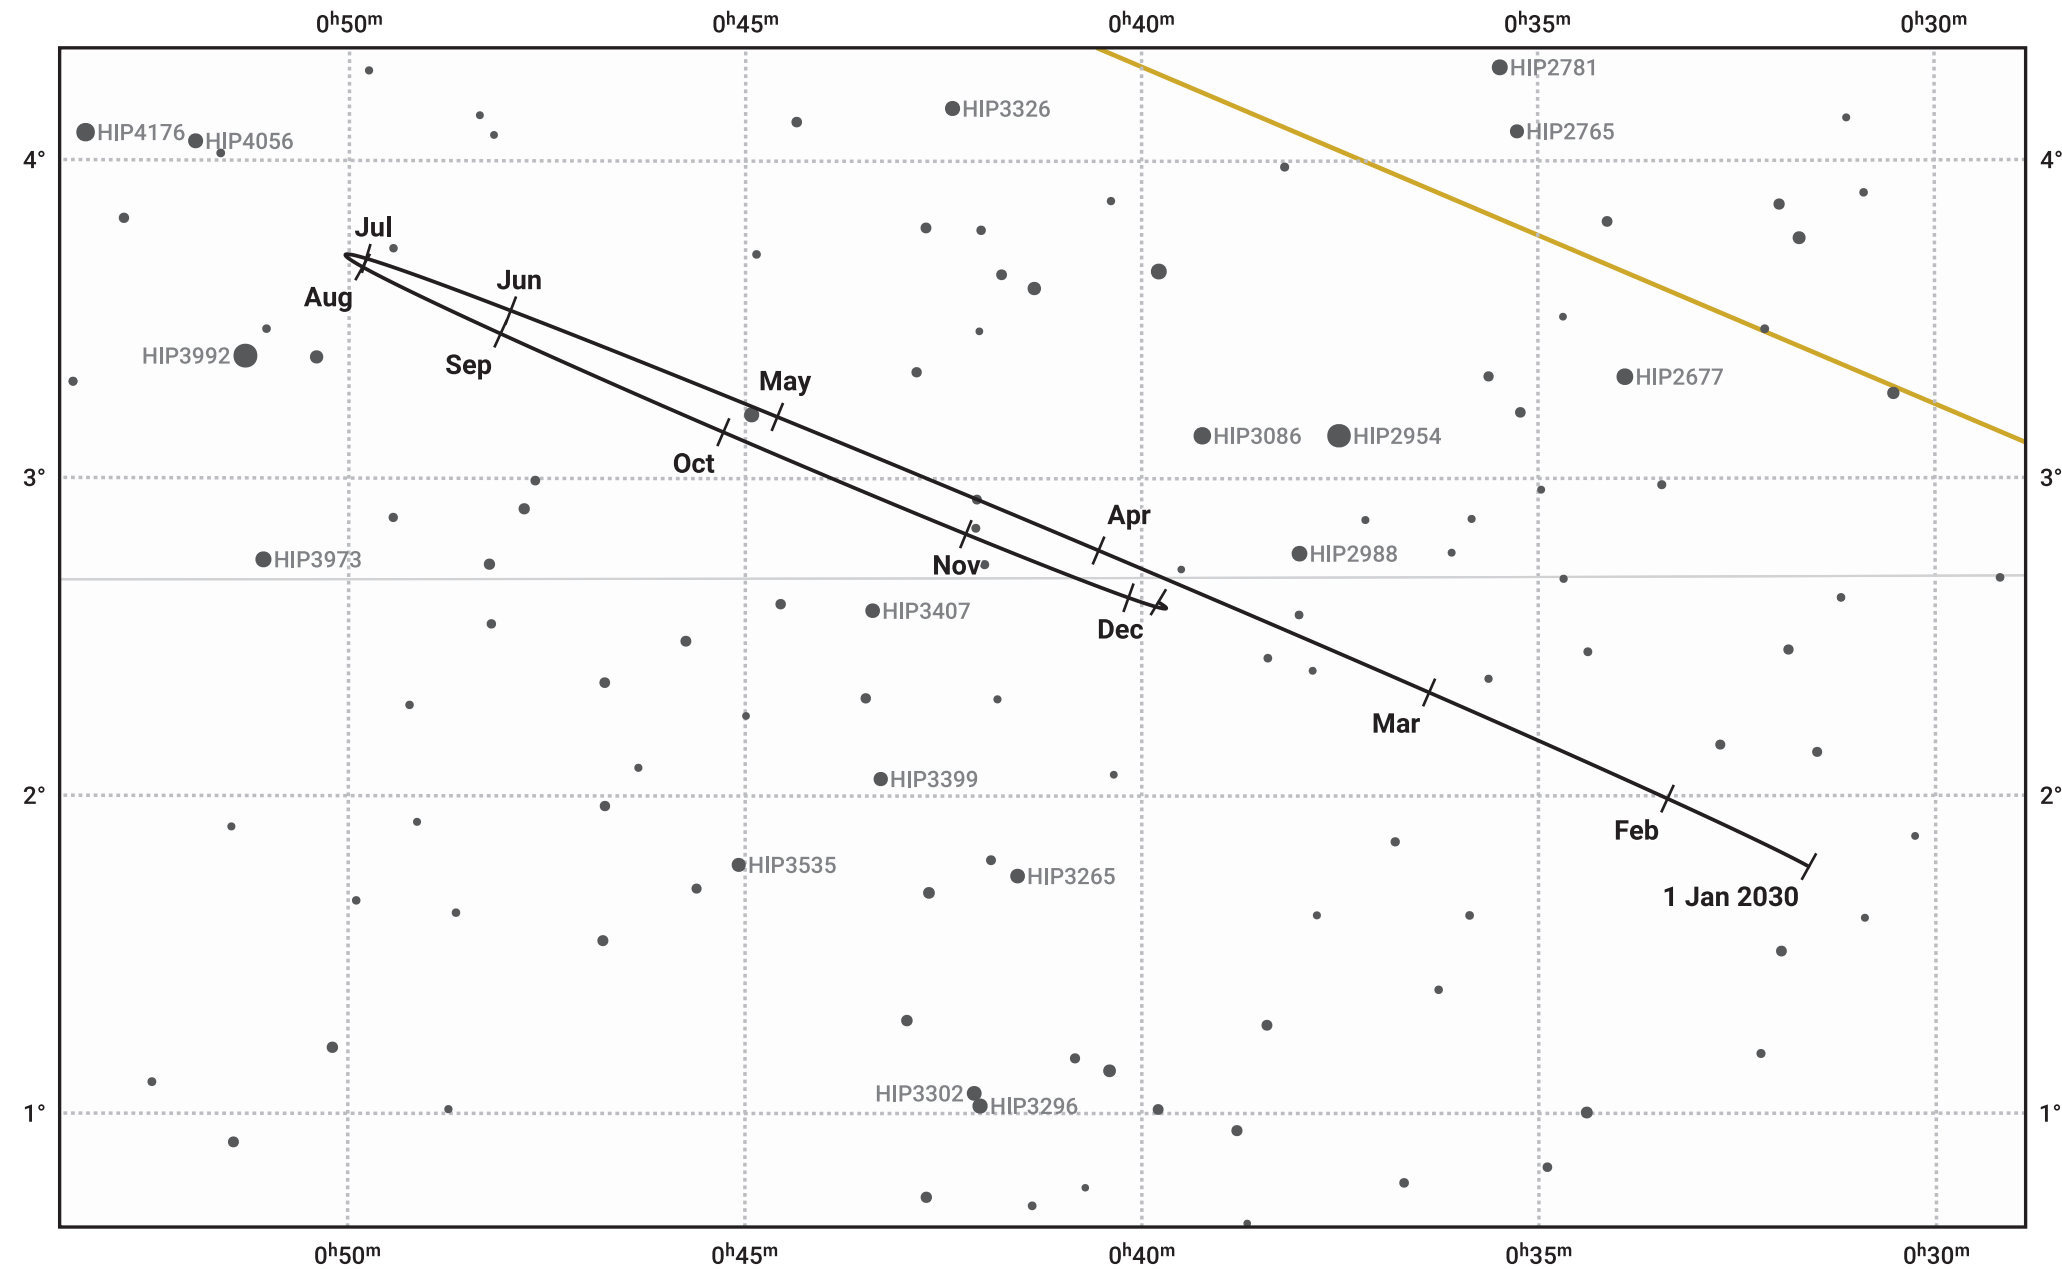

The path of Neptune in 2030

© Dominic Ford 2011–2024. Date markers placed at midnight UTC. Downloaded from <https://in-the-sky.org>

Magnitude scale: • 10.0 • 9.0 • 8.0 • 7.0 • 6.0

— Ecliptic Plane

- Galaxy
- Bright nebula
- Open cluster
- ⊕ Globular cluster

Date	Mag	Angular size
2030 Jan 1	7.9	2.3"
2030 Apr 1	8.0	2.2"
2030 Jul 1	7.9	2.3"
2030 Oct 1	7.8	2.4"
2031 Jan 1	7.9	2.3"