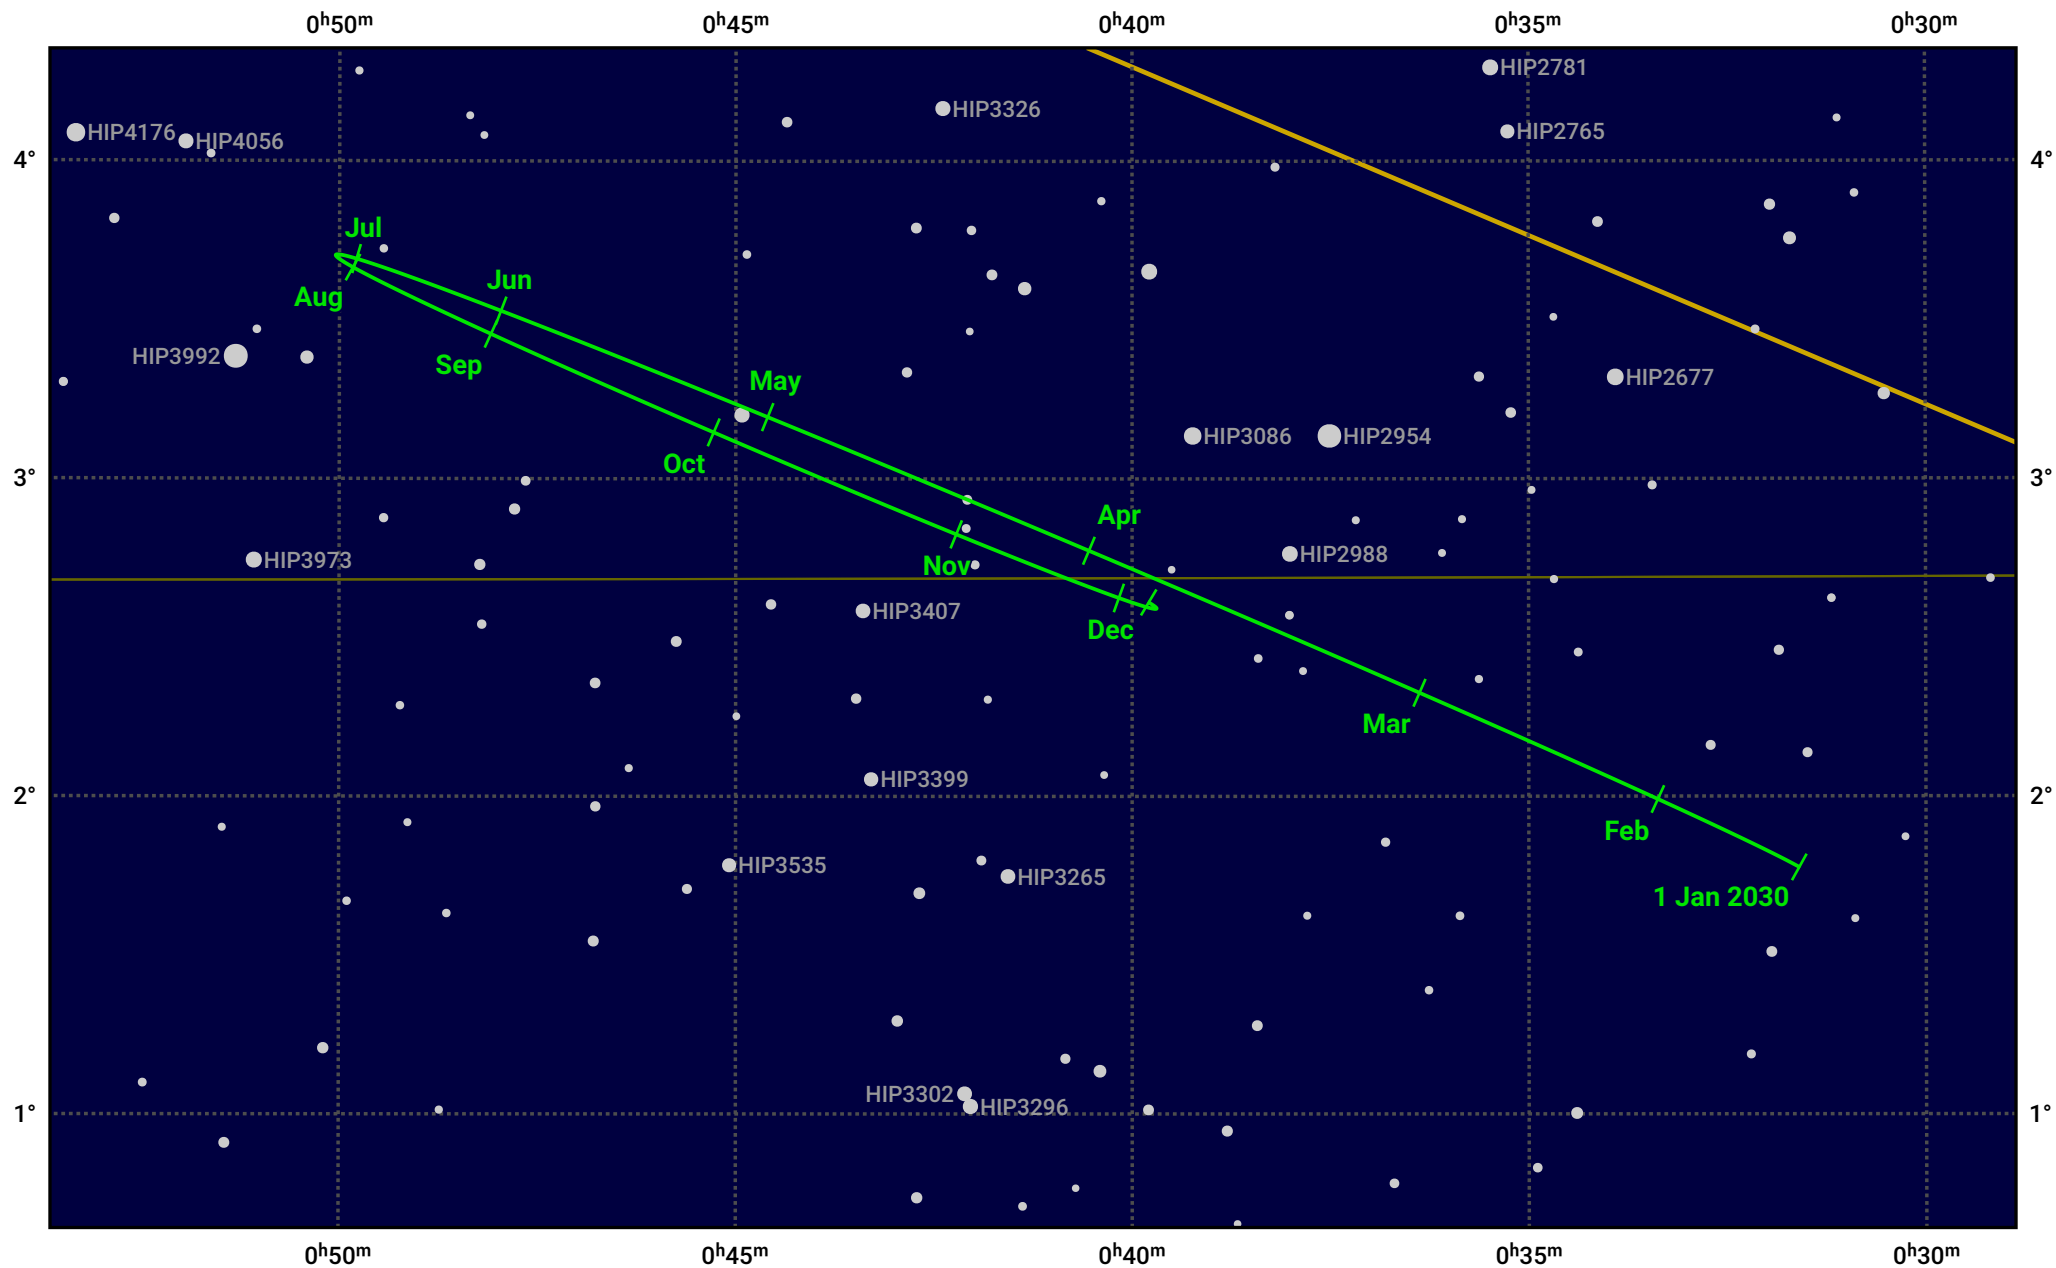

The path of Neptune in 2030

© Dominic Ford 2011–2024. Date markers placed at midnight UTC. Downloaded from <https://in-the-sky.org>

Magnitude scale: • 10.0 • 9.0 • 8.0 • 7.0 ● 6.0

— Ecliptic Plane

Galaxy Bright nebula Open cluster Globular cluster

Date	Mag	Angular size
2030 Jan 1	7.9	2.3"
2030 Apr 1	8.0	2.2"
2030 Jul 1	7.9	2.3"
2030 Oct 1	7.8	2.4"
2031 Jan 1	7.9	2.3"