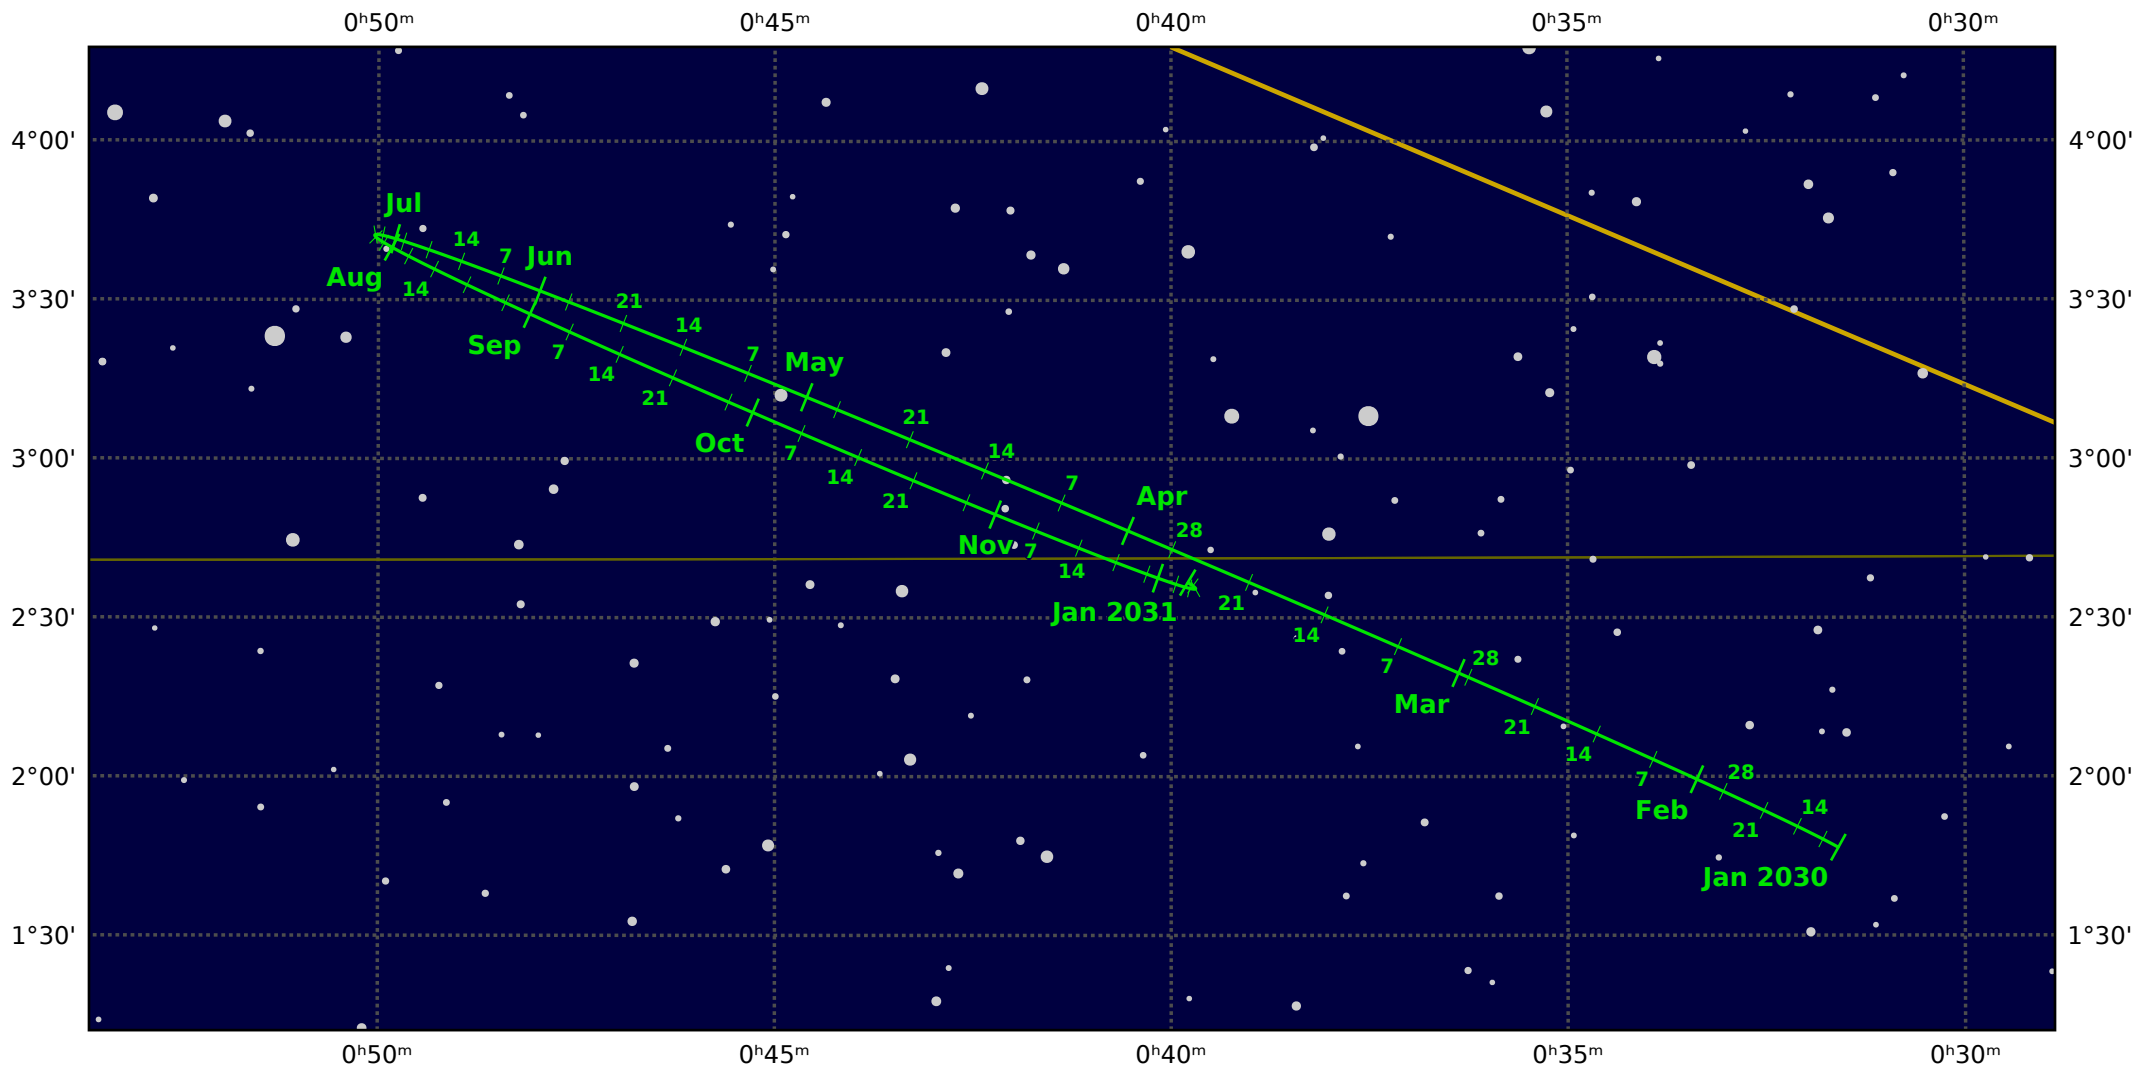

# The path of Neptune in 2030

© Dominic Ford 2011-2020. Downloaded from <https://in-the-sky.org>

Magnitude scale: •10.5 •10.0 •9.5 •9.0 •8.5 •8.0 •7.5 •7.0 •6.5 •6.0

— Ecliptic Plane — Galactic Plane