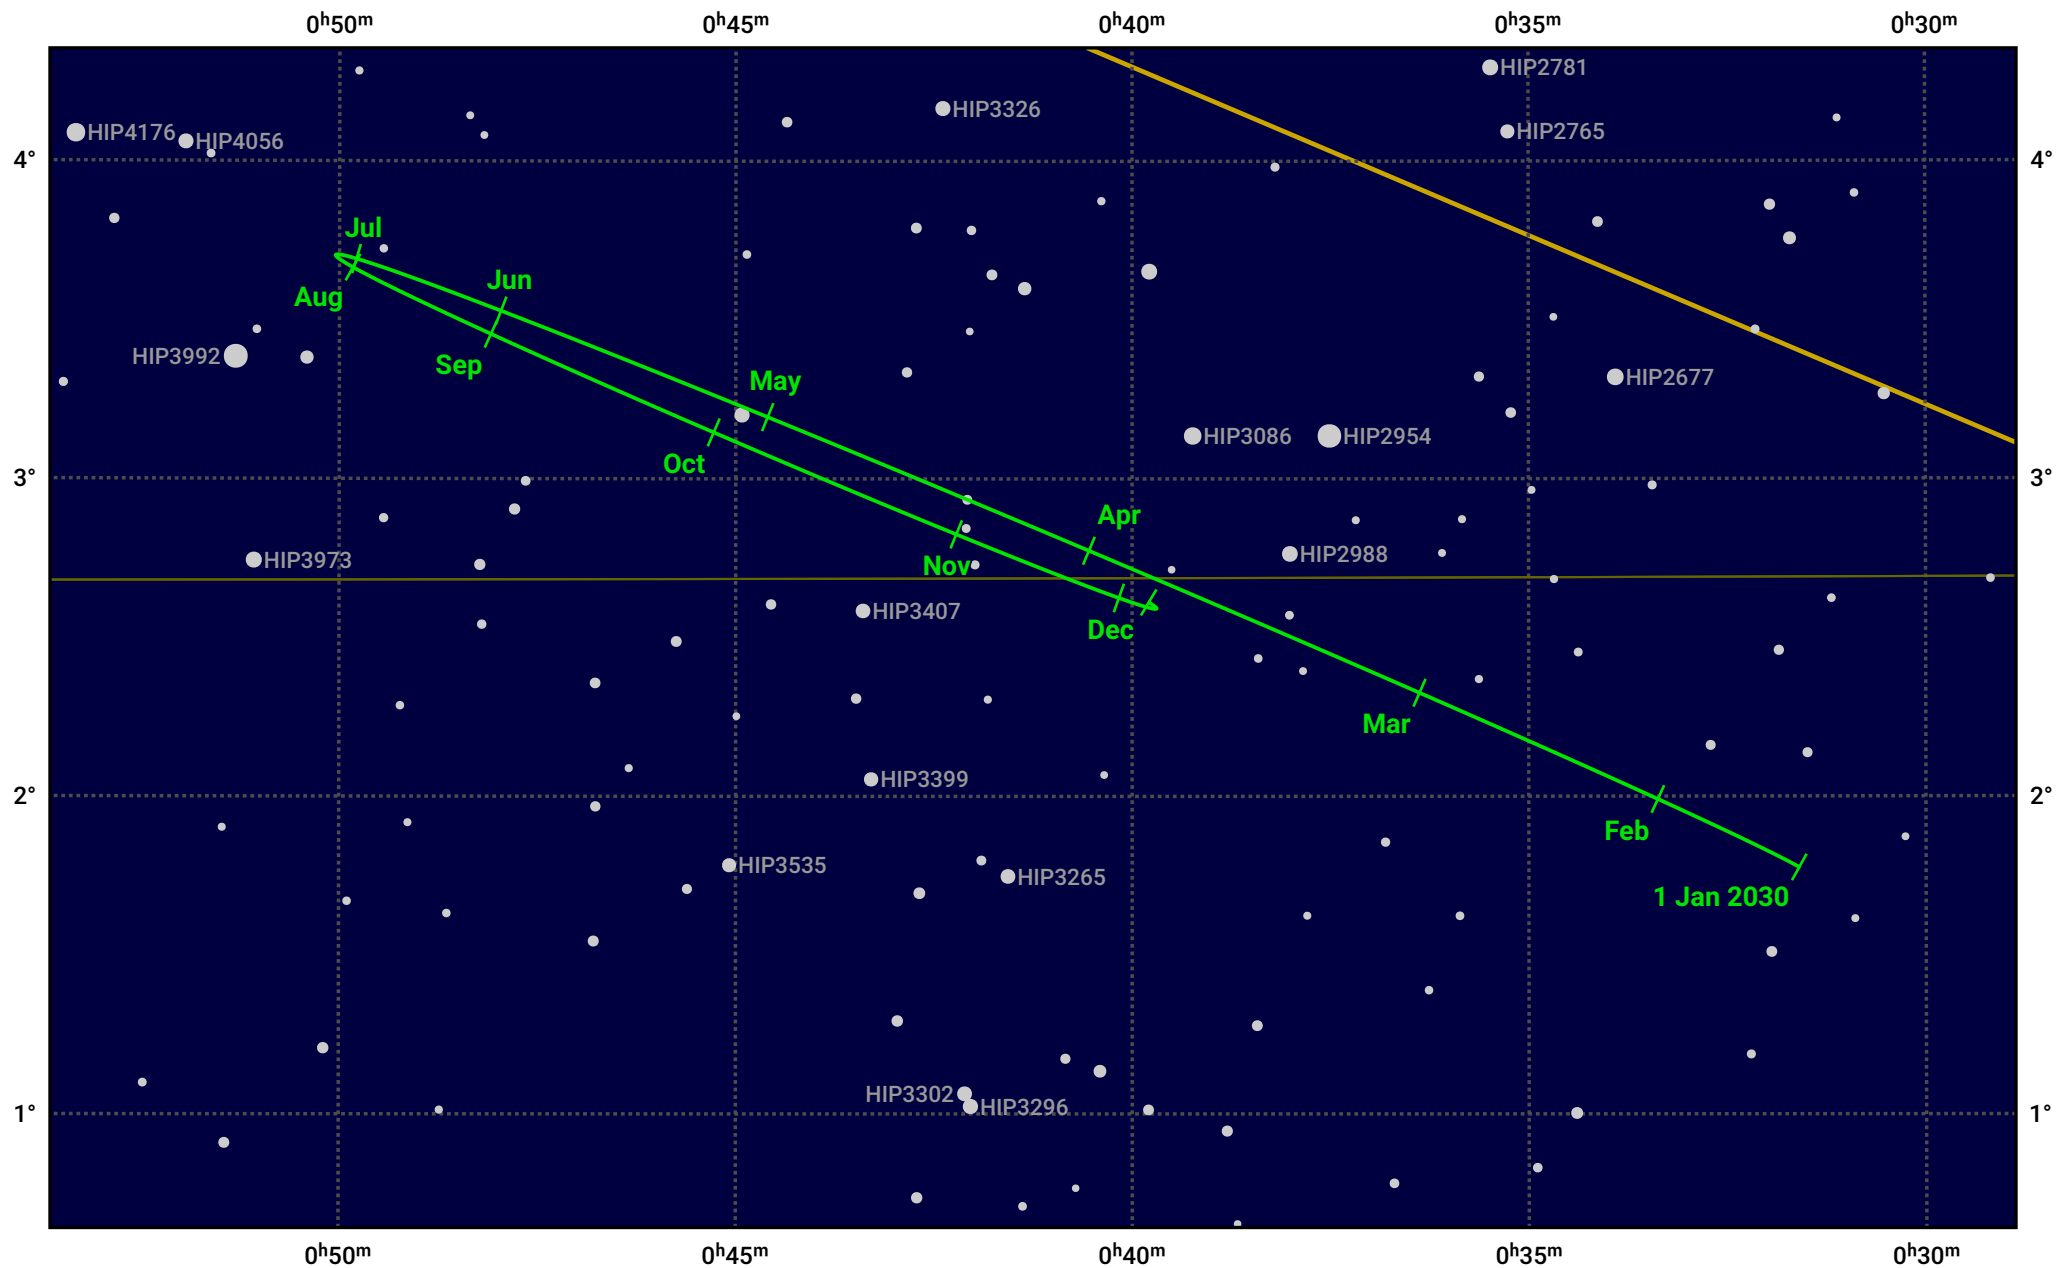

The path of Neptune in 2030

Magnitude scale: • 10.0 • 9.0 • 8.0 • 7.0 ● 6.0

— Ecliptic Plane

● Galaxy
 ■ Bright nebula
 ● Open cluster
 ⊕ Globular cluster

Date	Mag	Angular size
2030 Jan 1	7.9	2.3"
2030 Apr 1	8.0	2.2"
2030 Jul 1	7.9	2.3"
2030 Oct 1	7.8	2.4"
2031 Jan 1	7.9	2.3"