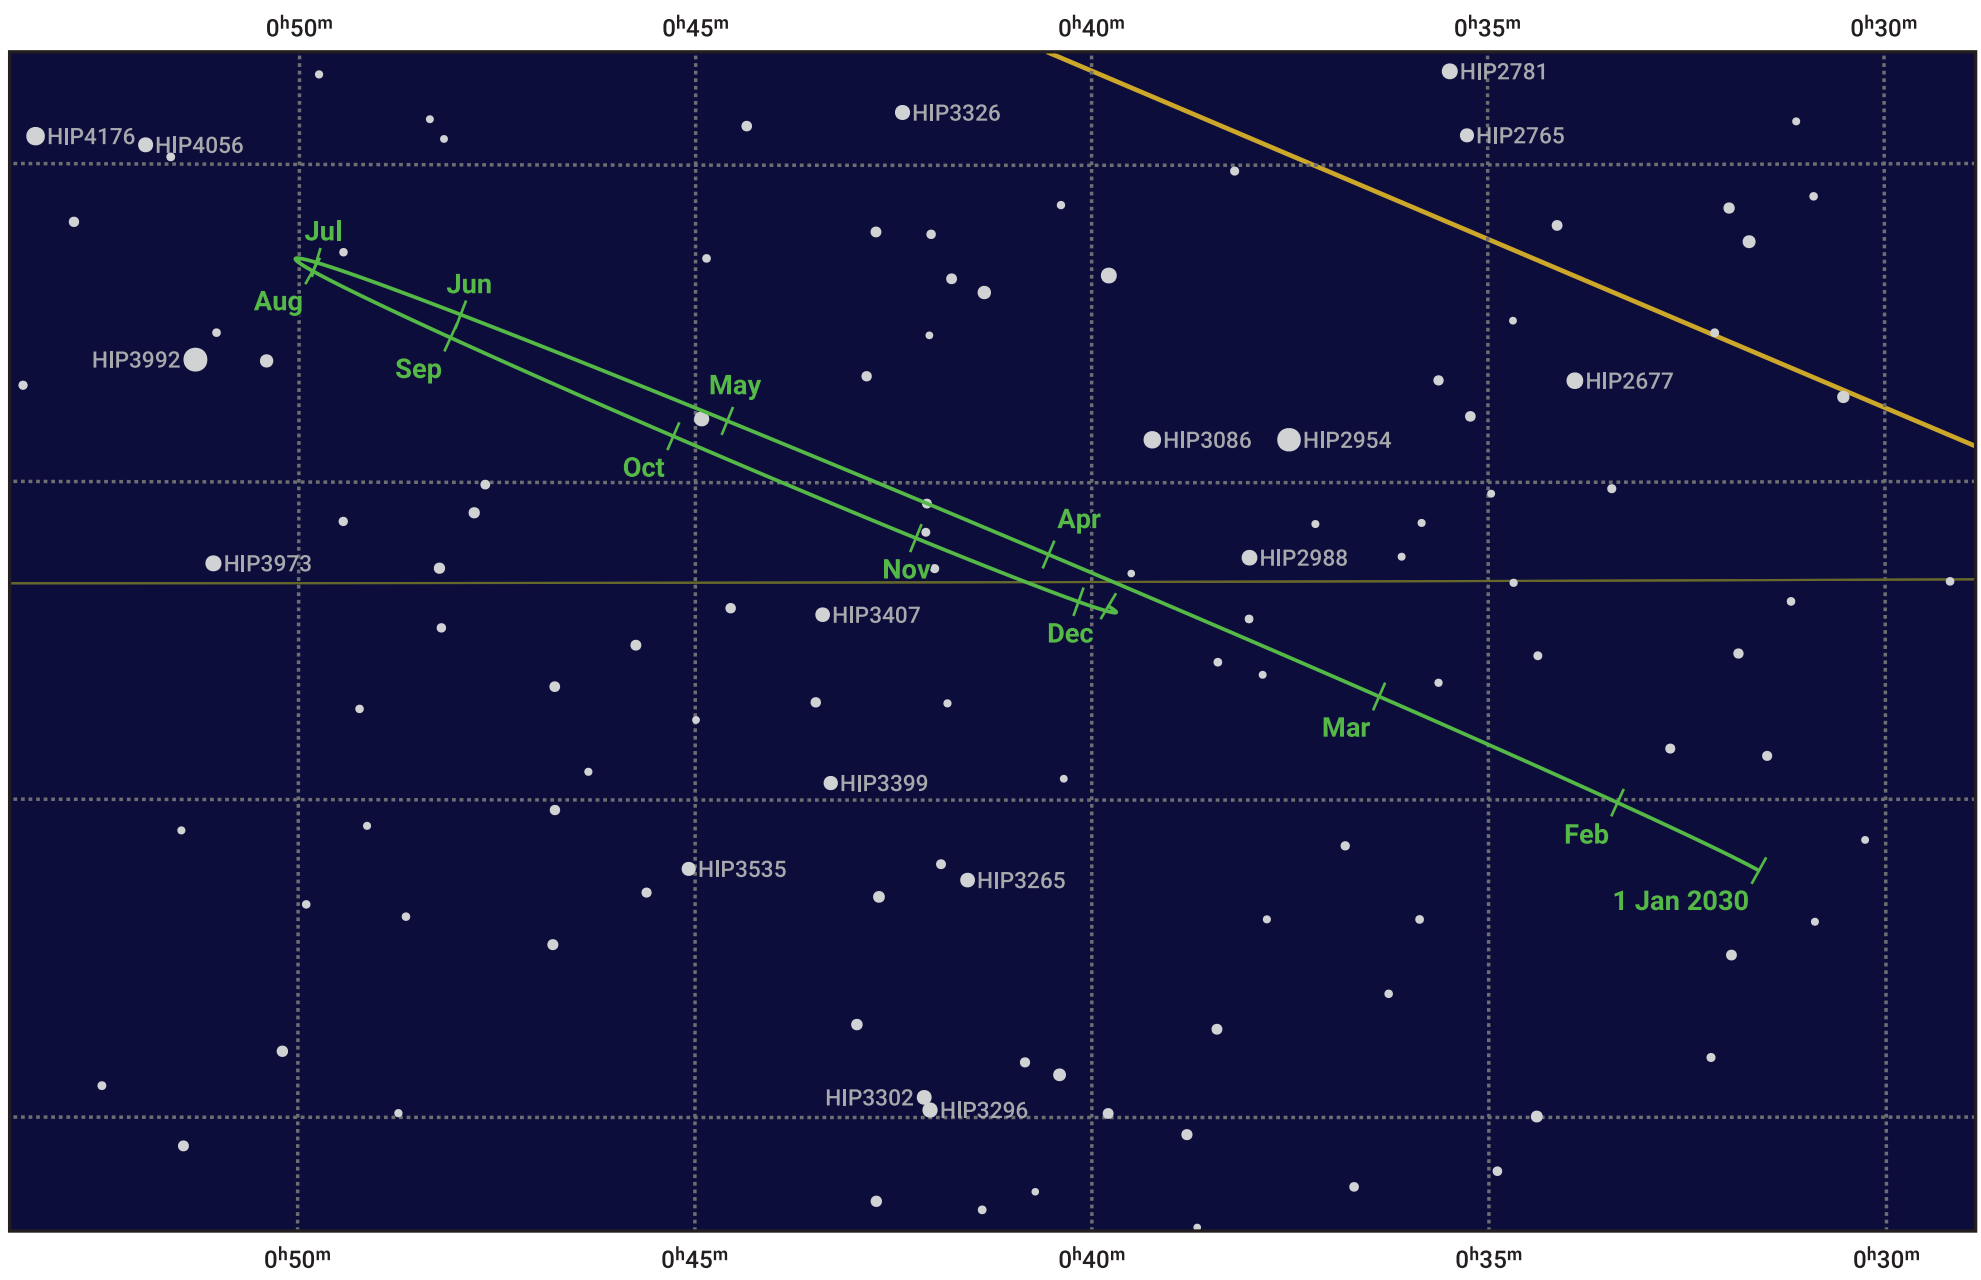

The path of Neptune in 2030

© Dominic Ford 2011–2023. Date markers placed at midnight UTC. Downloaded from <https://in-the-sky.org>

Magnitude scale: • 10.0 • 9.0 • 8.0 • 7.0 • 6.0

— Ecliptic Plane

- Galaxy
- Bright nebula
- Open cluster
- ⊕ Globular cluster

| Date | Mag | Angular size |
|------------|-----|--------------|
| 2030 Jan 1 | 7.9 | 2.3" |
| 2030 Apr 1 | 8.0 | 2.2" |
| 2030 Jul 1 | 7.9 | 2.3" |
| 2030 Oct 1 | 7.8 | 2.4" |
| 2031 Jan 1 | 7.9 | 2.3" |