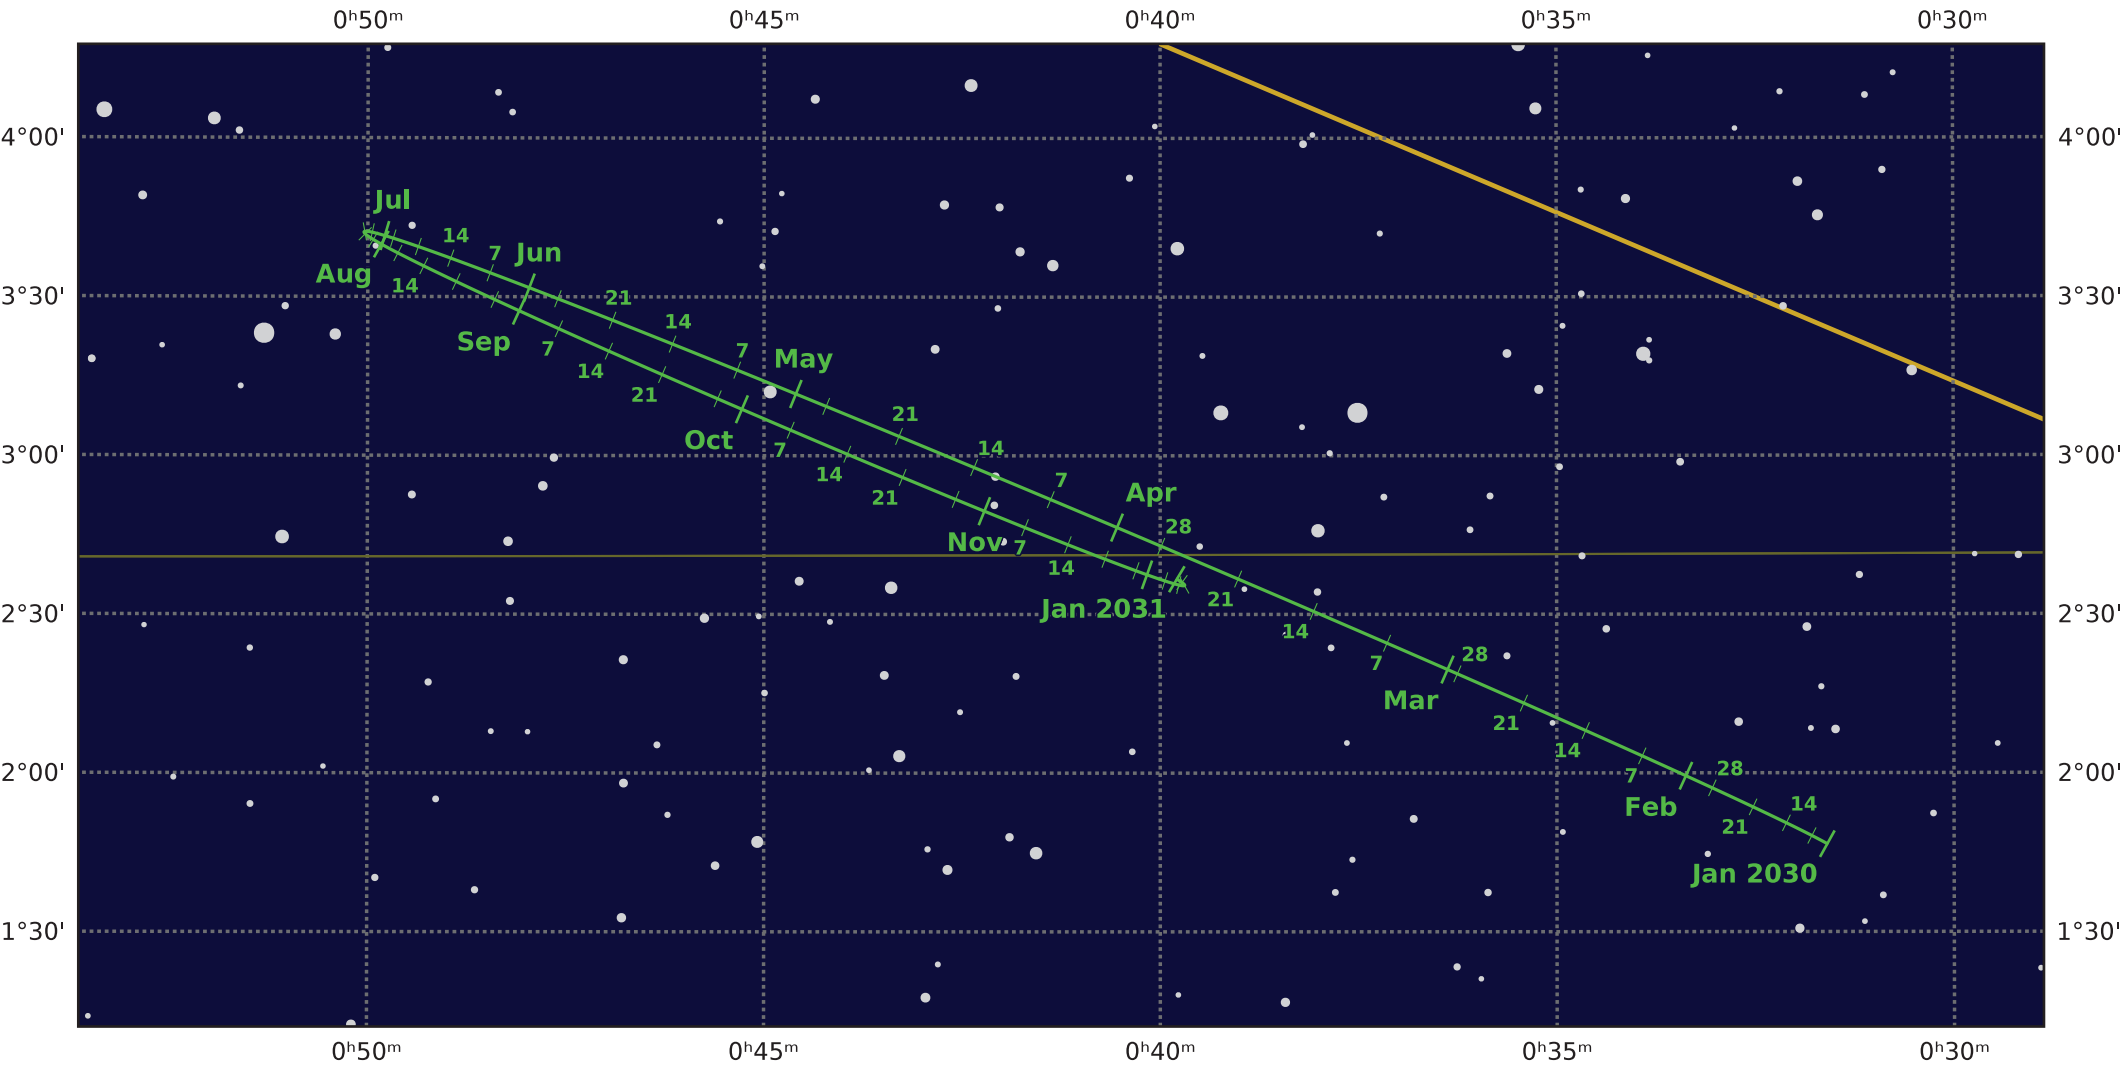

# The path of Neptune in 2030

© Dominic Ford 2011-2020. Downloaded from <https://in-the-sky.org>

Magnitude scale: ● 10.5 ● 10.0 ● 9.5 ● 9.0 ● 8.5 ● 8.0 ● 7.5 ● 7.0 ● 6.5 ● 6.0

— Ecliptic Plane — Galactic Plane