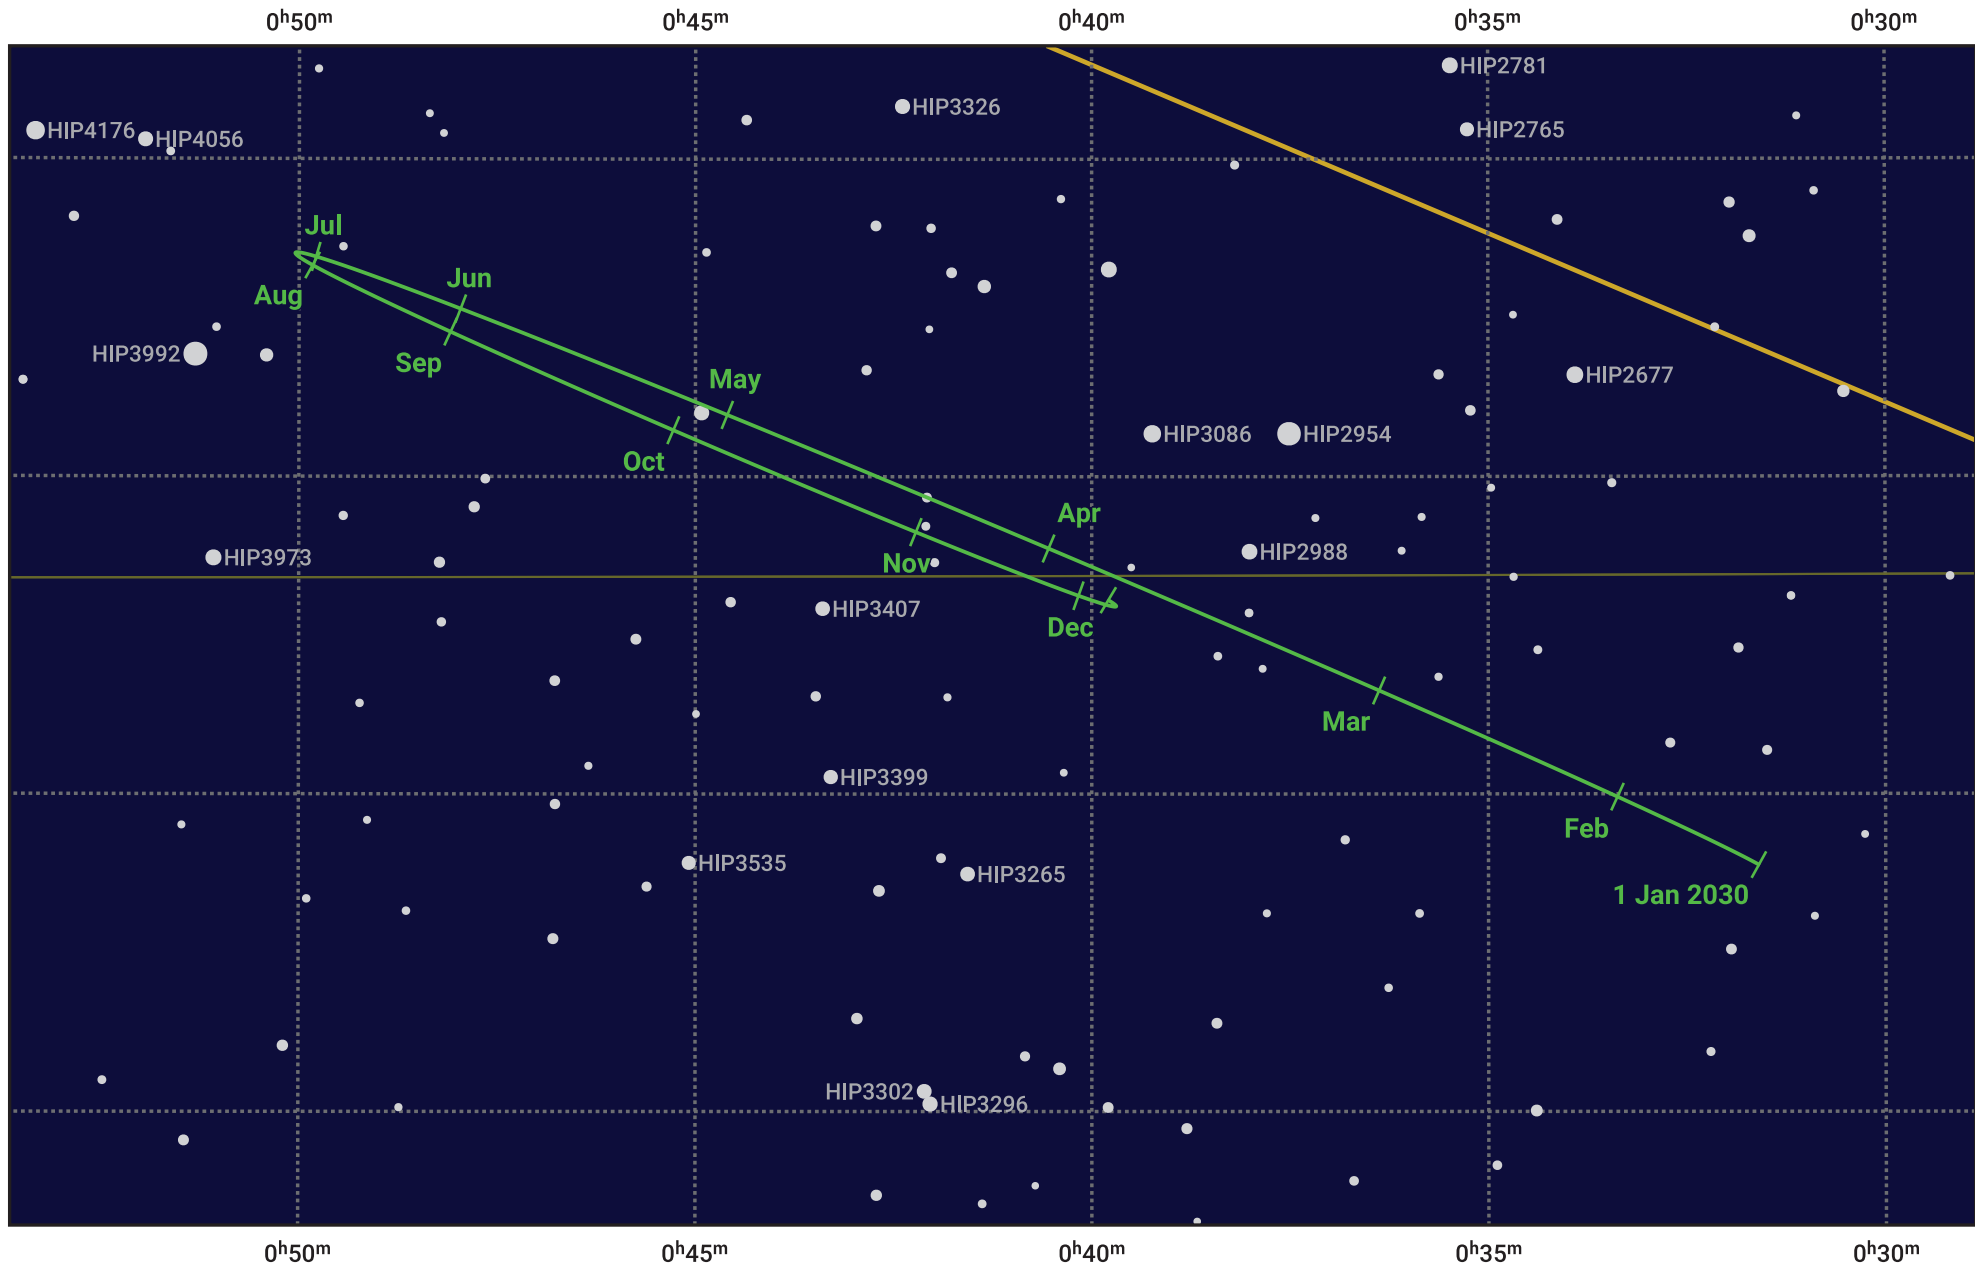

The path of Neptune in 2030

© Dominic Ford 2011–2024. Date markers placed at midnight UTC. Downloaded from <https://in-the-sky.org>

Magnitude scale: • 10.0 • 9.0 • 8.0 • 7.0 • 6.0

— Ecliptic Plane

Galaxy

Bright nebula

Open cluster

Globular cluster

Date	Mag	Angular size
2030 Jan 1	7.9	2.3"
2030 Apr 1	8.0	2.2"
2030 Jul 1	7.9	2.3"
2030 Oct 1	7.8	2.4"
2031 Jan 1	7.9	2.3"