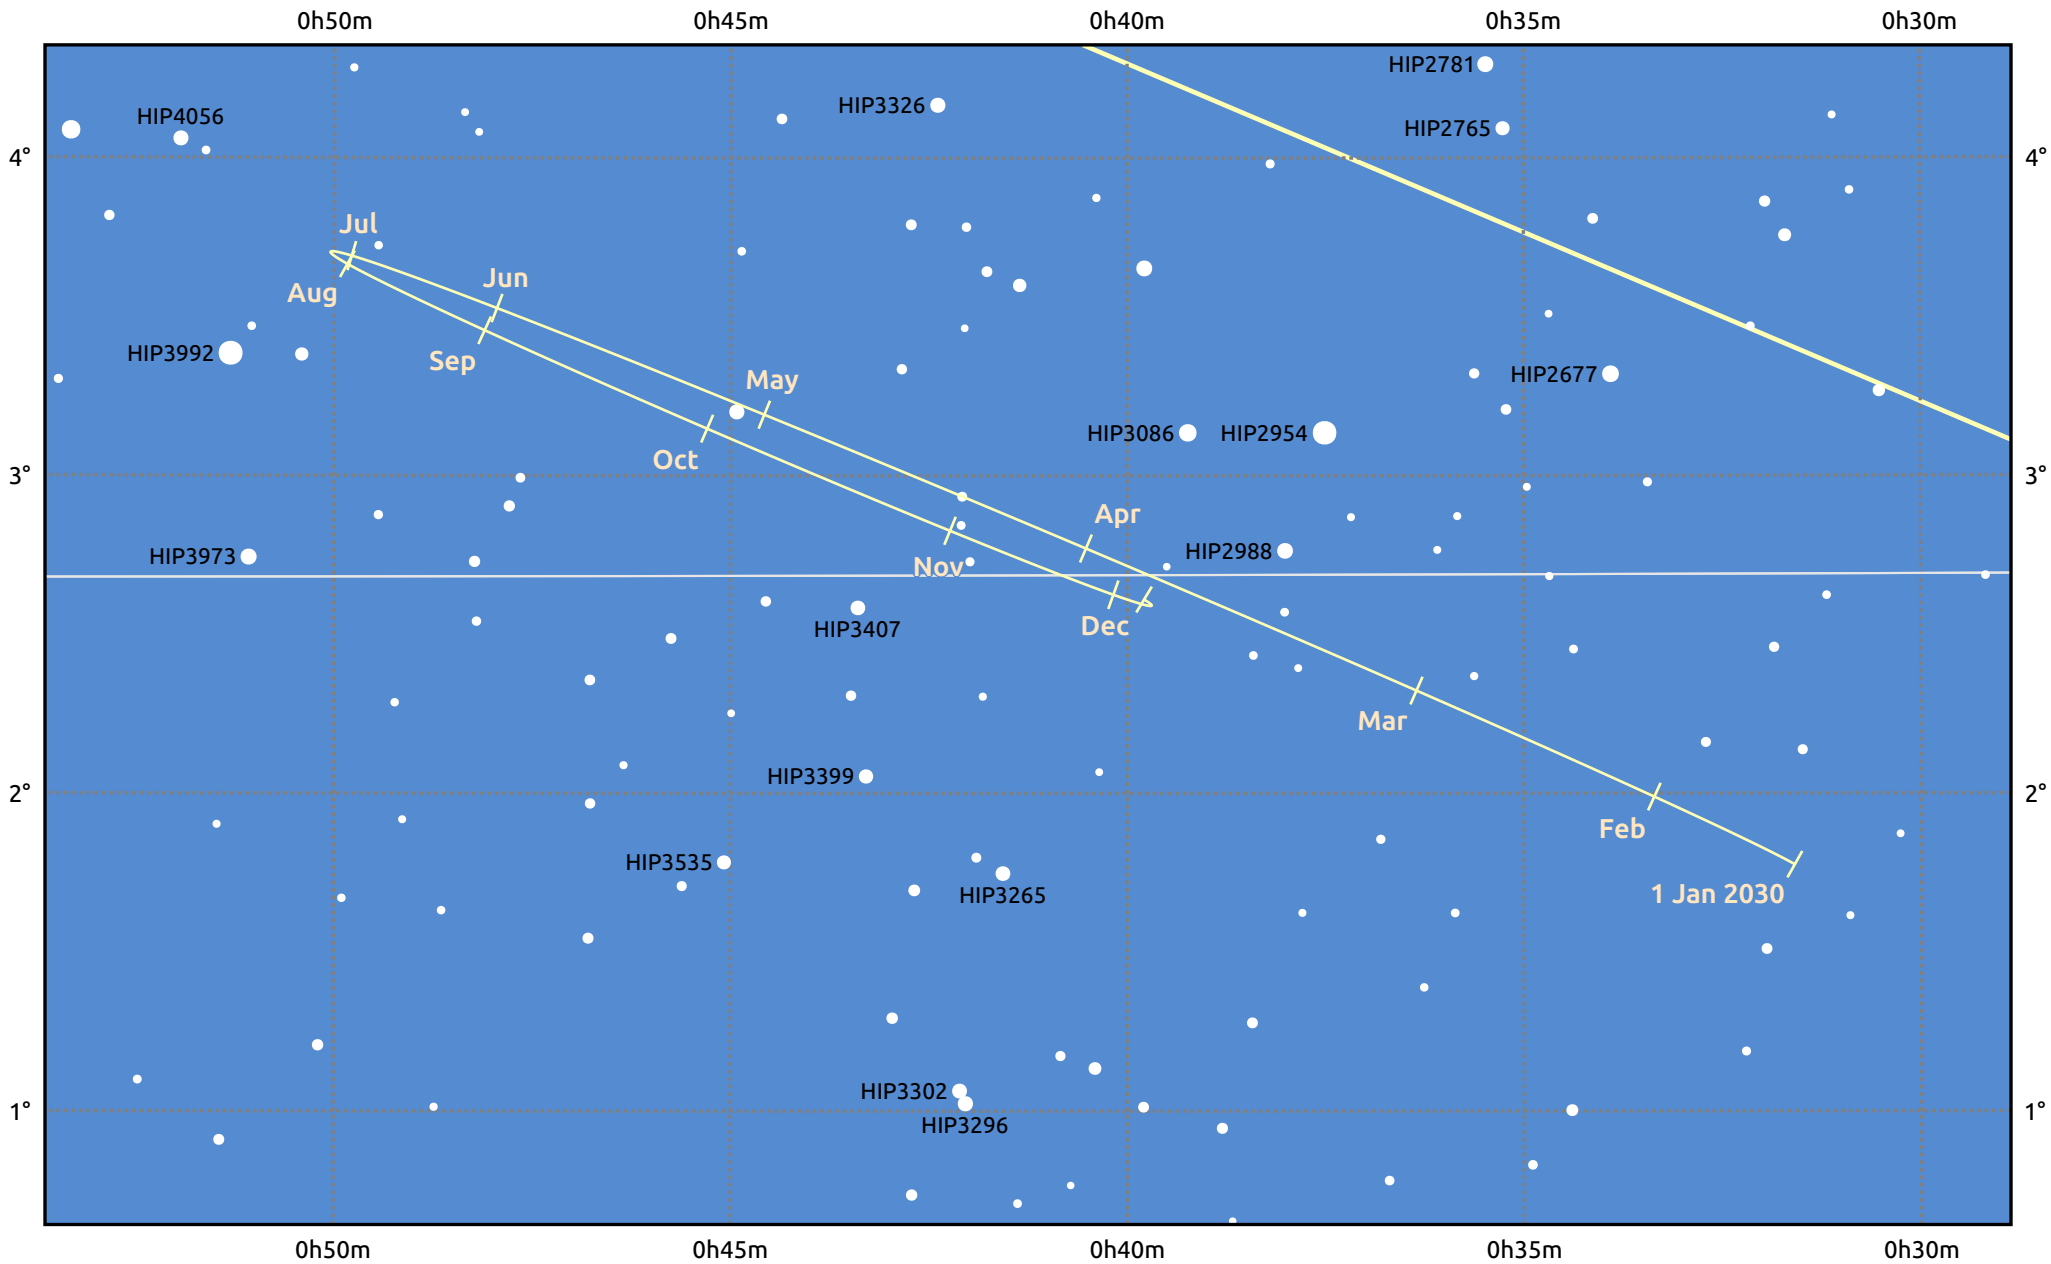

The path of Neptune in 2030

© Dominic Ford 2011–2025. Date markers placed at midnight UTC. Downloaded from <https://in-the-sky.org>

Magnitude scale: • 10.0 • 9.0 • 8.0 • 7.0 ● 6.0

— Ecliptic Plane

Galaxy Bright nebula Open cluster Globular cluster Planetary nebula

Date	Mag	Angular size
2030 Jan 1	7.9	2.3"
2030 Apr 1	8.0	2.2"
2030 Jul 1	7.9	2.3"
2030 Oct 1	7.8	2.4"
2031 Jan 1	7.9	2.3"