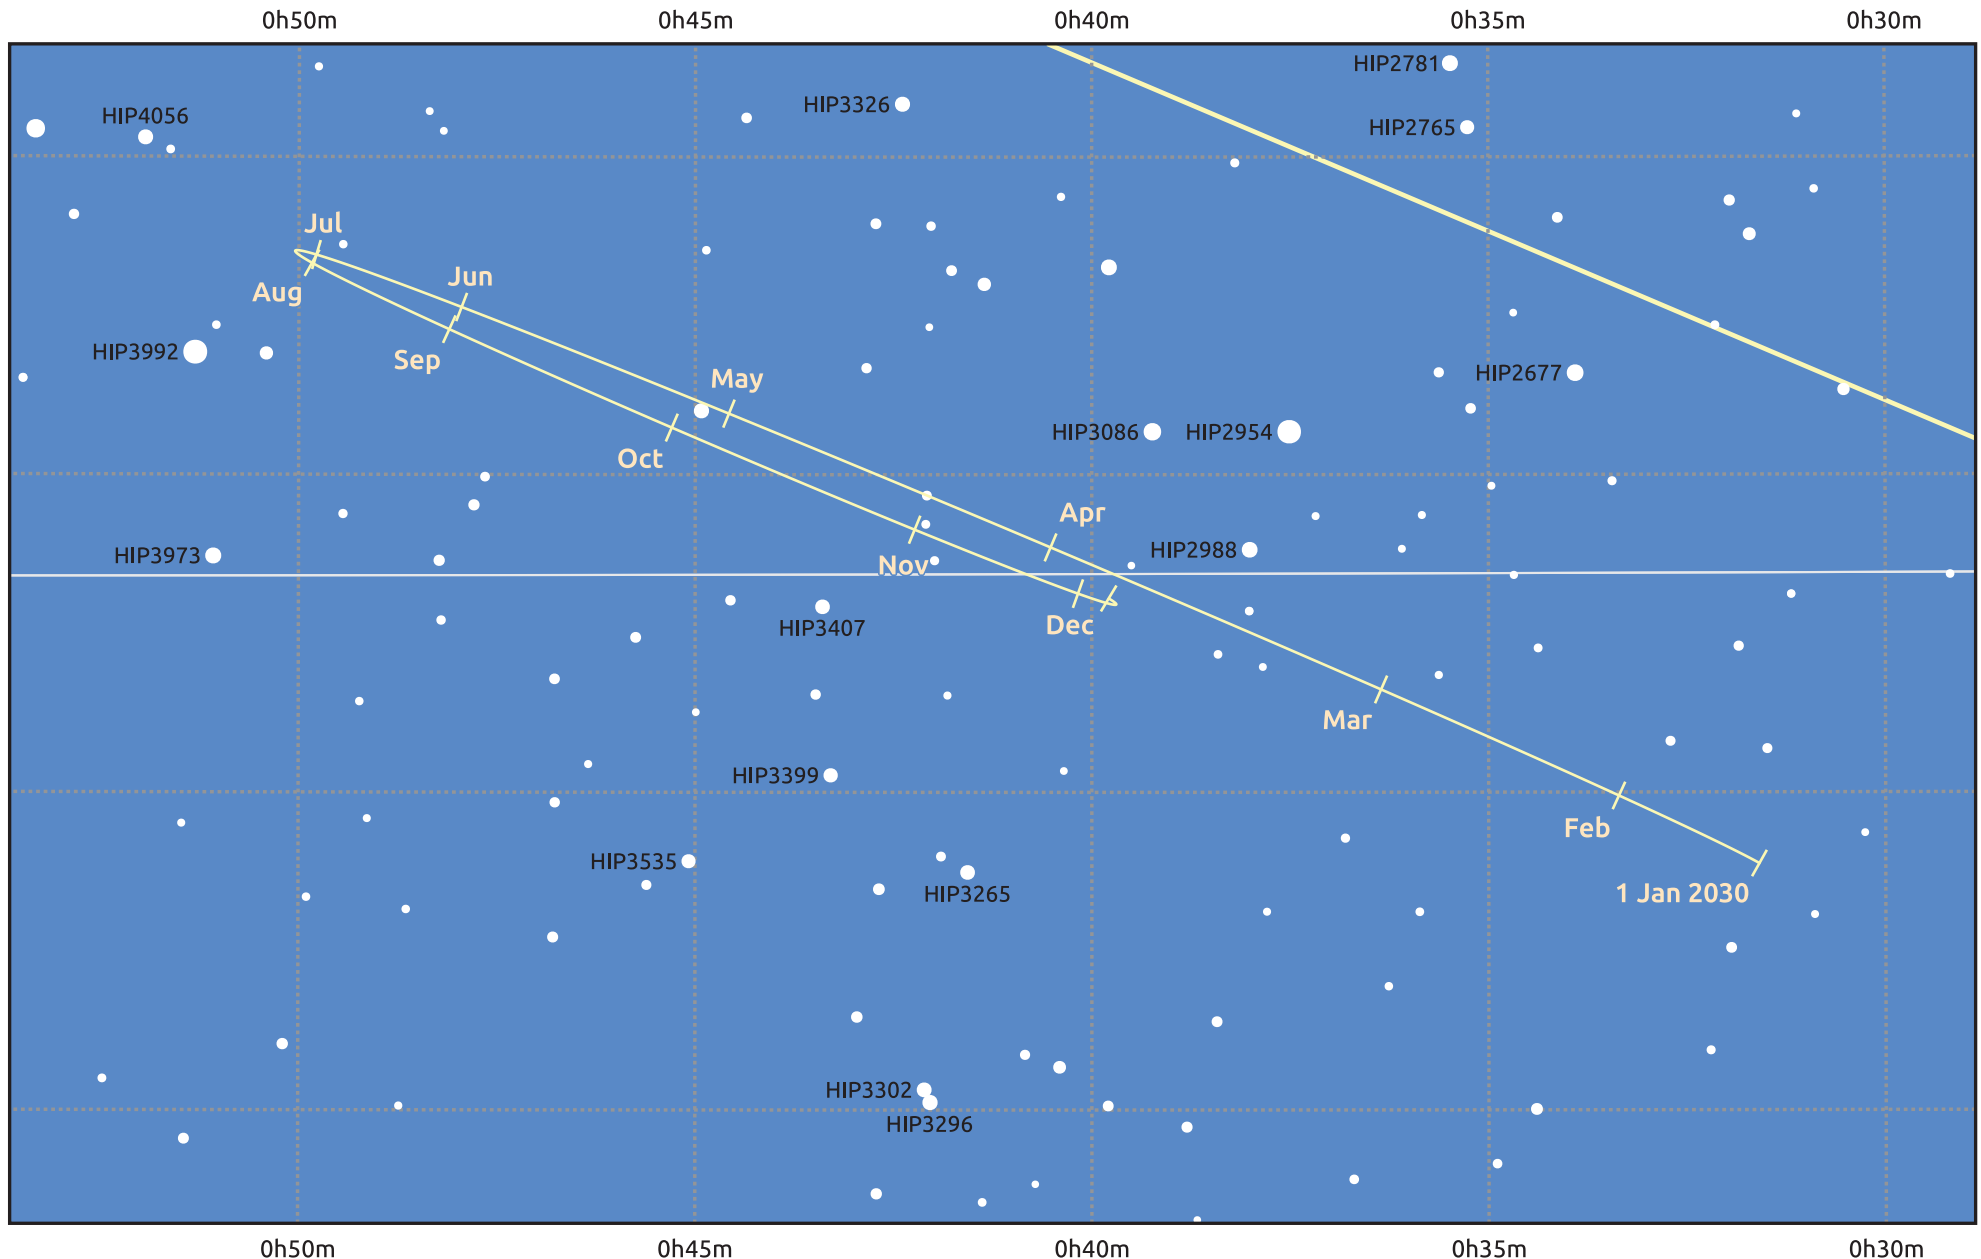

The path of Neptune in 2030

© Dominic Ford 2011–2025. Date markers placed at midnight UTC. Downloaded from <https://in-the-sky.org>

Magnitude scale: • 10.0 • 9.0 • 8.0 • 7.0 ● 6.0

— Ecliptic Plane

- Galaxy
- Bright nebula
- Open cluster
- Globular cluster
- ◆ Planetary nebula

Date	Mag	Angular size
2030 Jan 1	7.9	2.3"
2030 Apr 1	8.0	2.2"
2030 Jul 1	7.9	2.3"
2030 Oct 1	7.8	2.4"
2031 Jan 1	7.9	2.3"