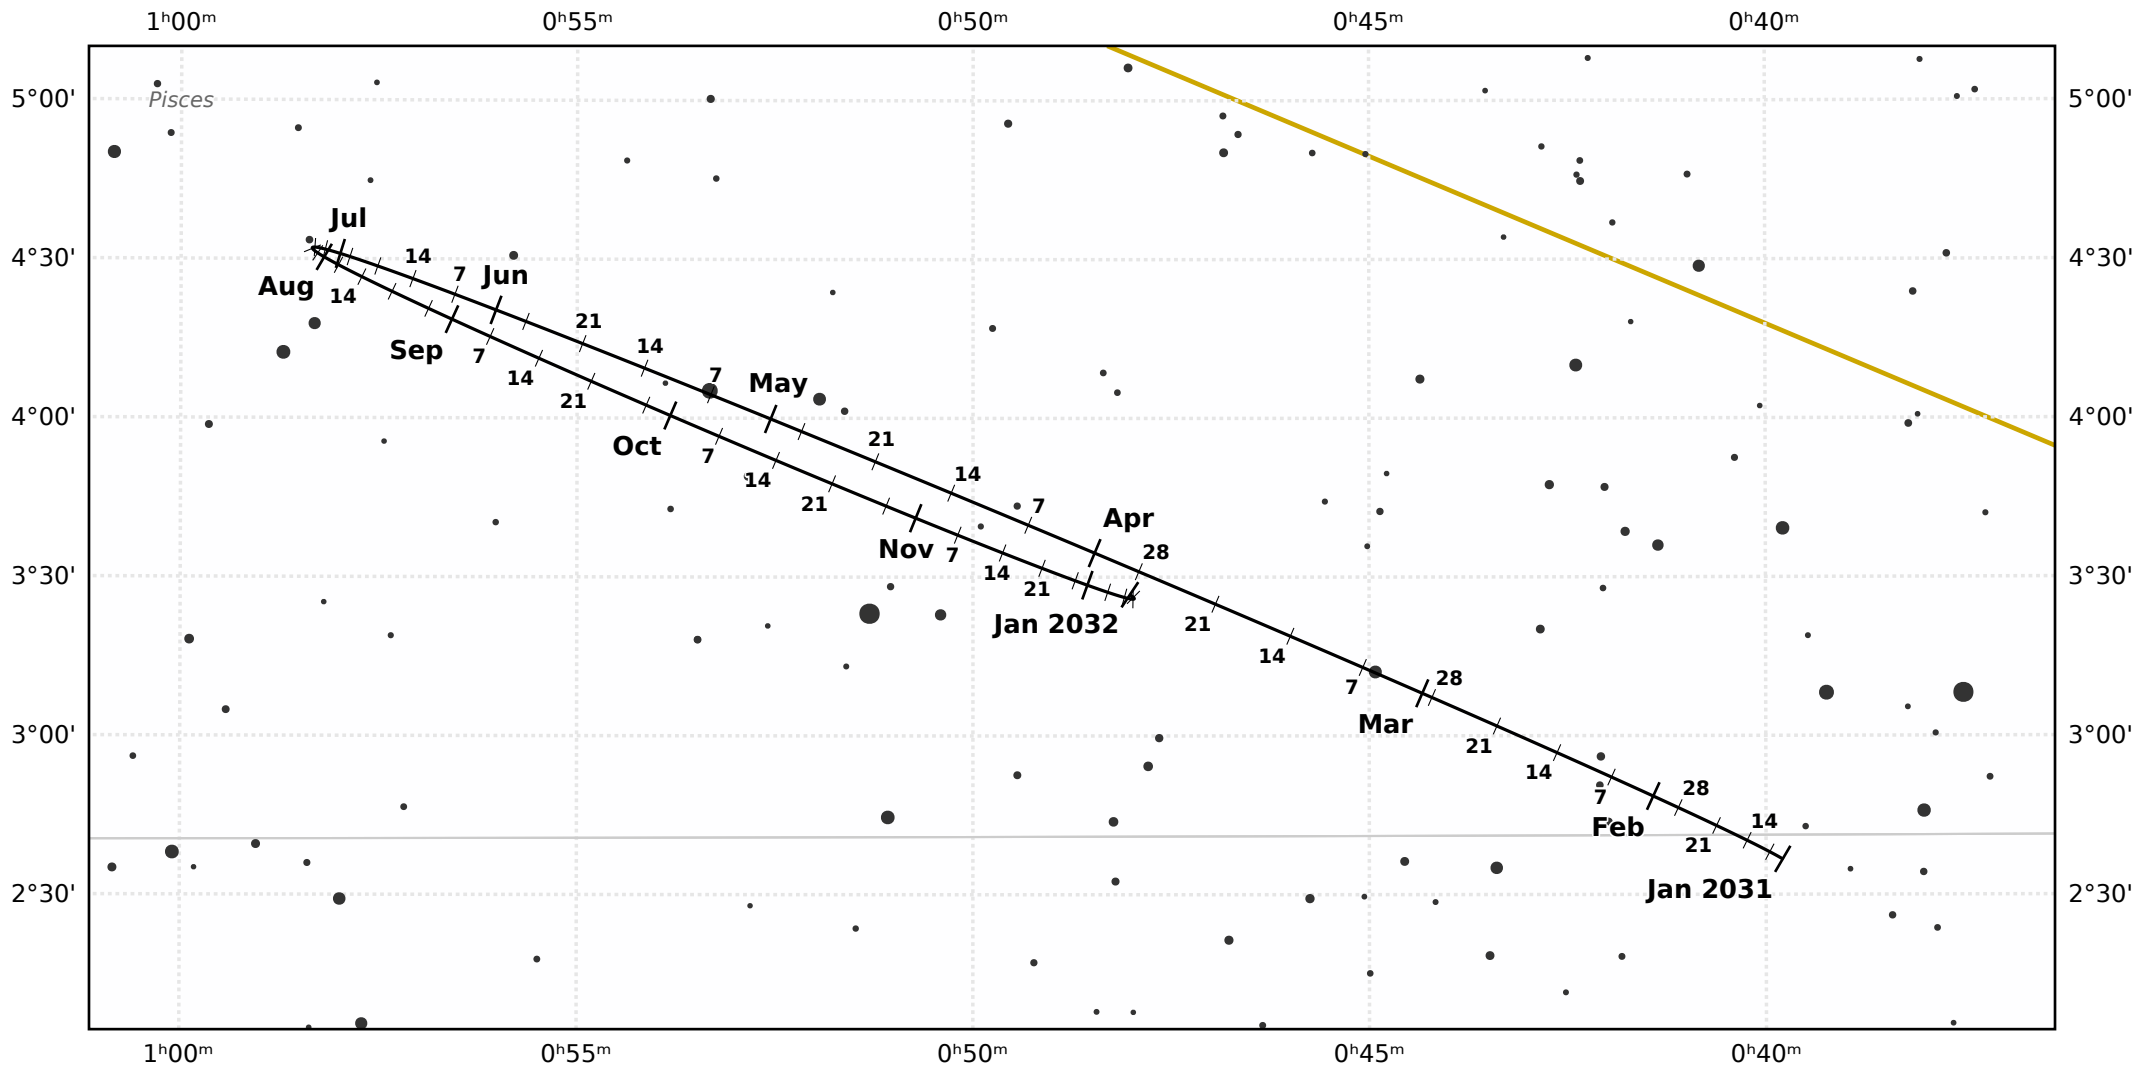

The path of Neptune in 2031

© Dominic Ford 2011-2020. Downloaded from <https://in-the-sky.org>

Magnitude scale: •10.5 •10.0 •9.5 •9.0 •8.5 •8.0 •7.5 •7.0 ●6.5 ●6.0

— The Equator — Ecliptic Plane — Galactic Plane