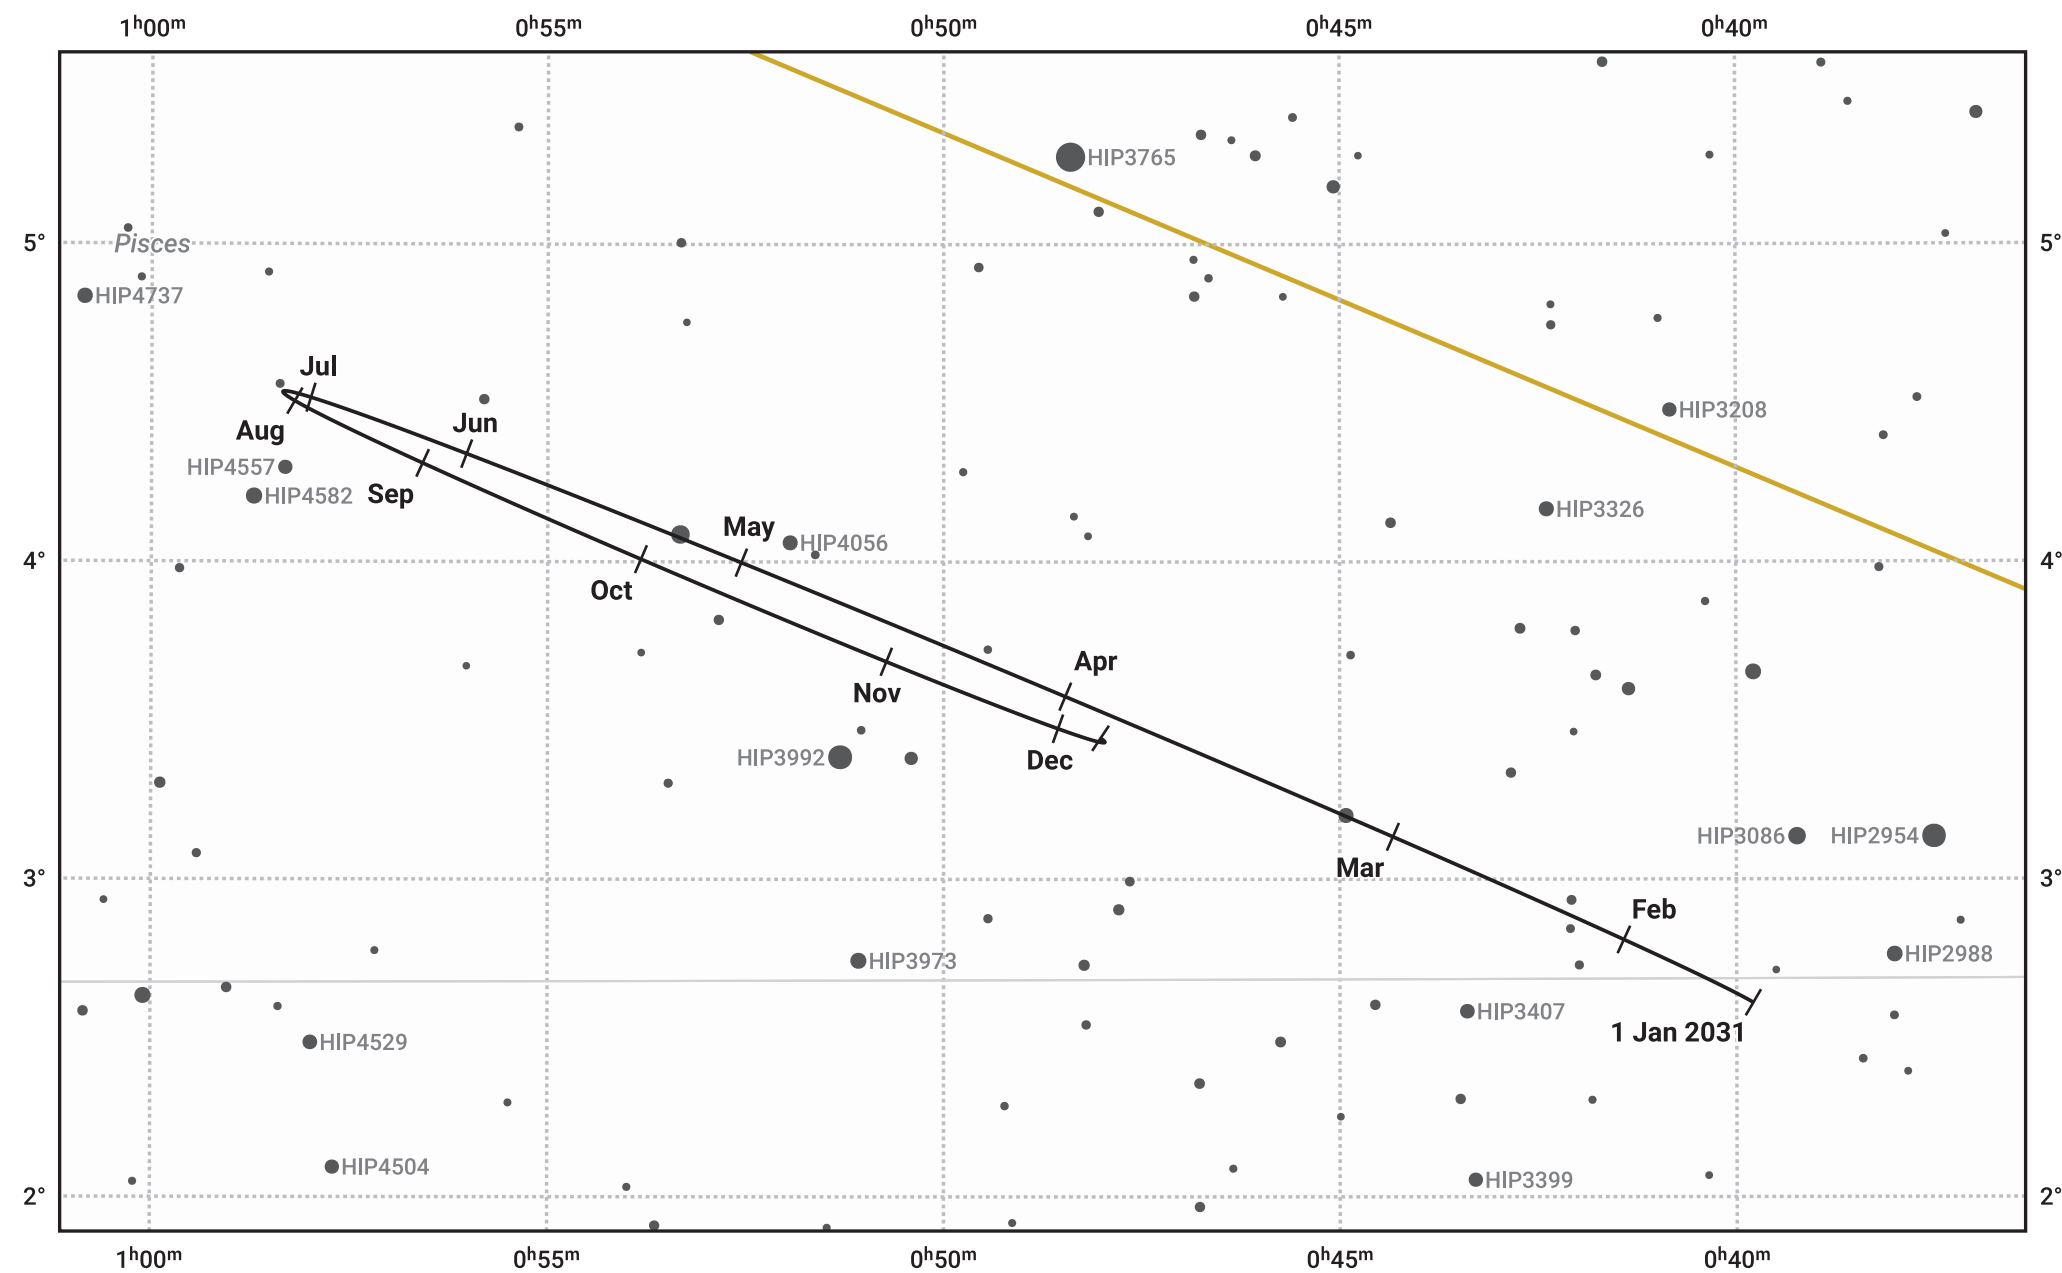

# The path of Neptune in 2031

© Dominic Ford 2011–2024. Date markers placed at midnight UTC. Downloaded from <https://in-the-sky.org>

Magnitude scale: • 10.0 • 9.0 • 8.0 • 7.0 • 6.0 • 5.0

— Ecliptic Plane

-  Galaxy
-  Bright nebula
-  Open cluster
-  Globular cluster

Date	Mag	Angular size
2031 Jan 1	7.9	2.3"
2031 Apr 1	8.0	2.2"
2031 Jul 1	7.9	2.3"
2031 Oct 1	7.8	2.4"
2032 Jan 1	7.9	2.3"