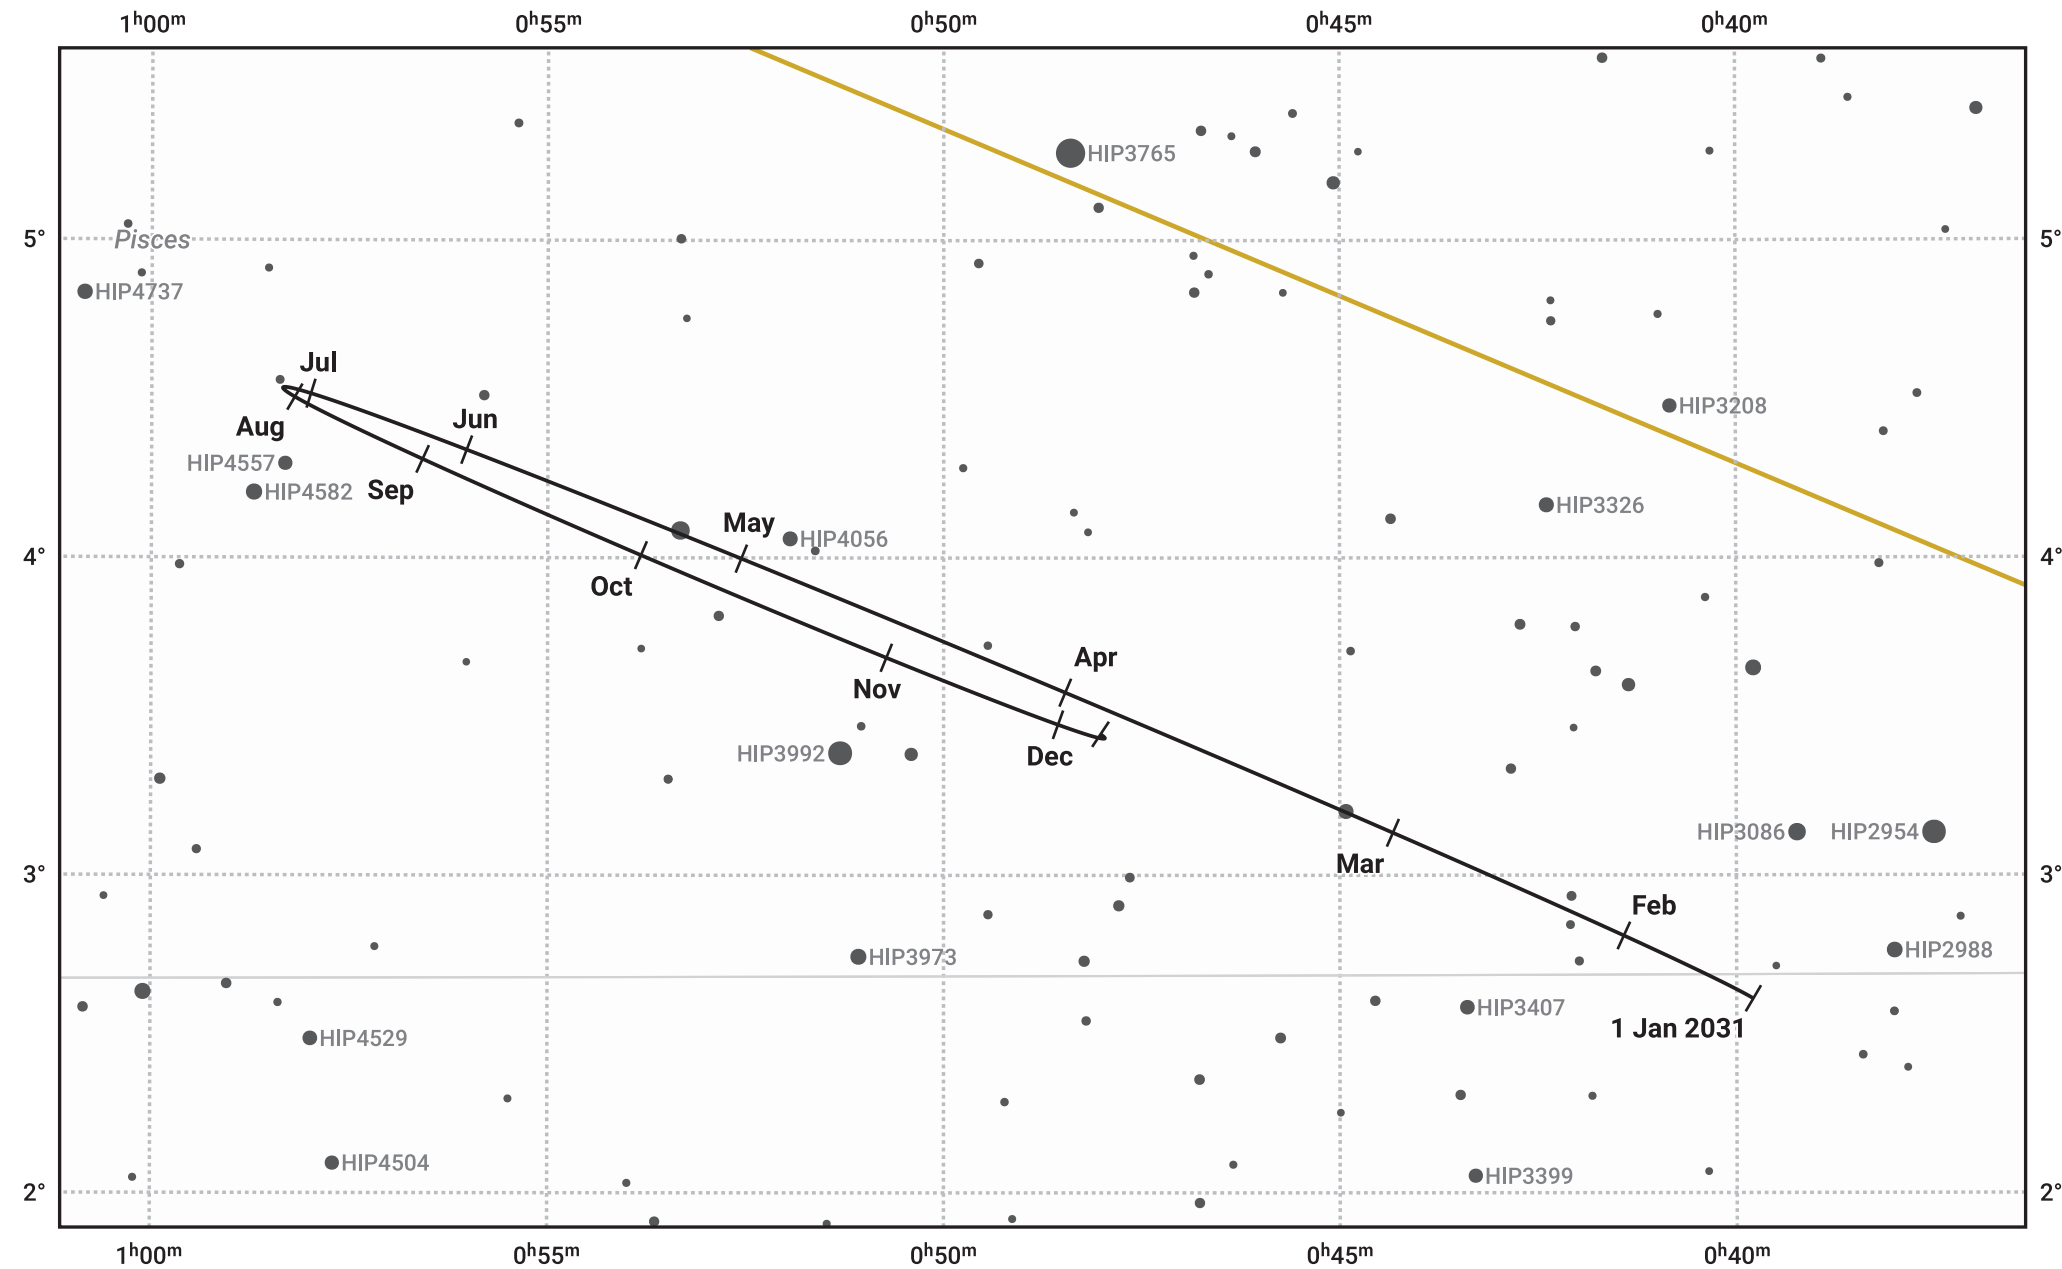

The path of Neptune in 2031

© Dominic Ford 2011–2023. Date markers placed at midnight UTC. Downloaded from <https://in-the-sky.org>

Magnitude scale: • 10.0 • 9.0 • 8.0 • 7.0 • 6.0 • 5.0

— Ecliptic Plane

- Galaxy
- Bright nebula
- Open cluster
- Globular cluster

Date	Mag	Angular size
2031 Jan 1	7.9	2.3"
2031 Apr 1	8.0	2.2"
2031 Jul 1	7.9	2.3"
2031 Oct 1	7.8	2.4"
2032 Jan 1	7.9	2.3"