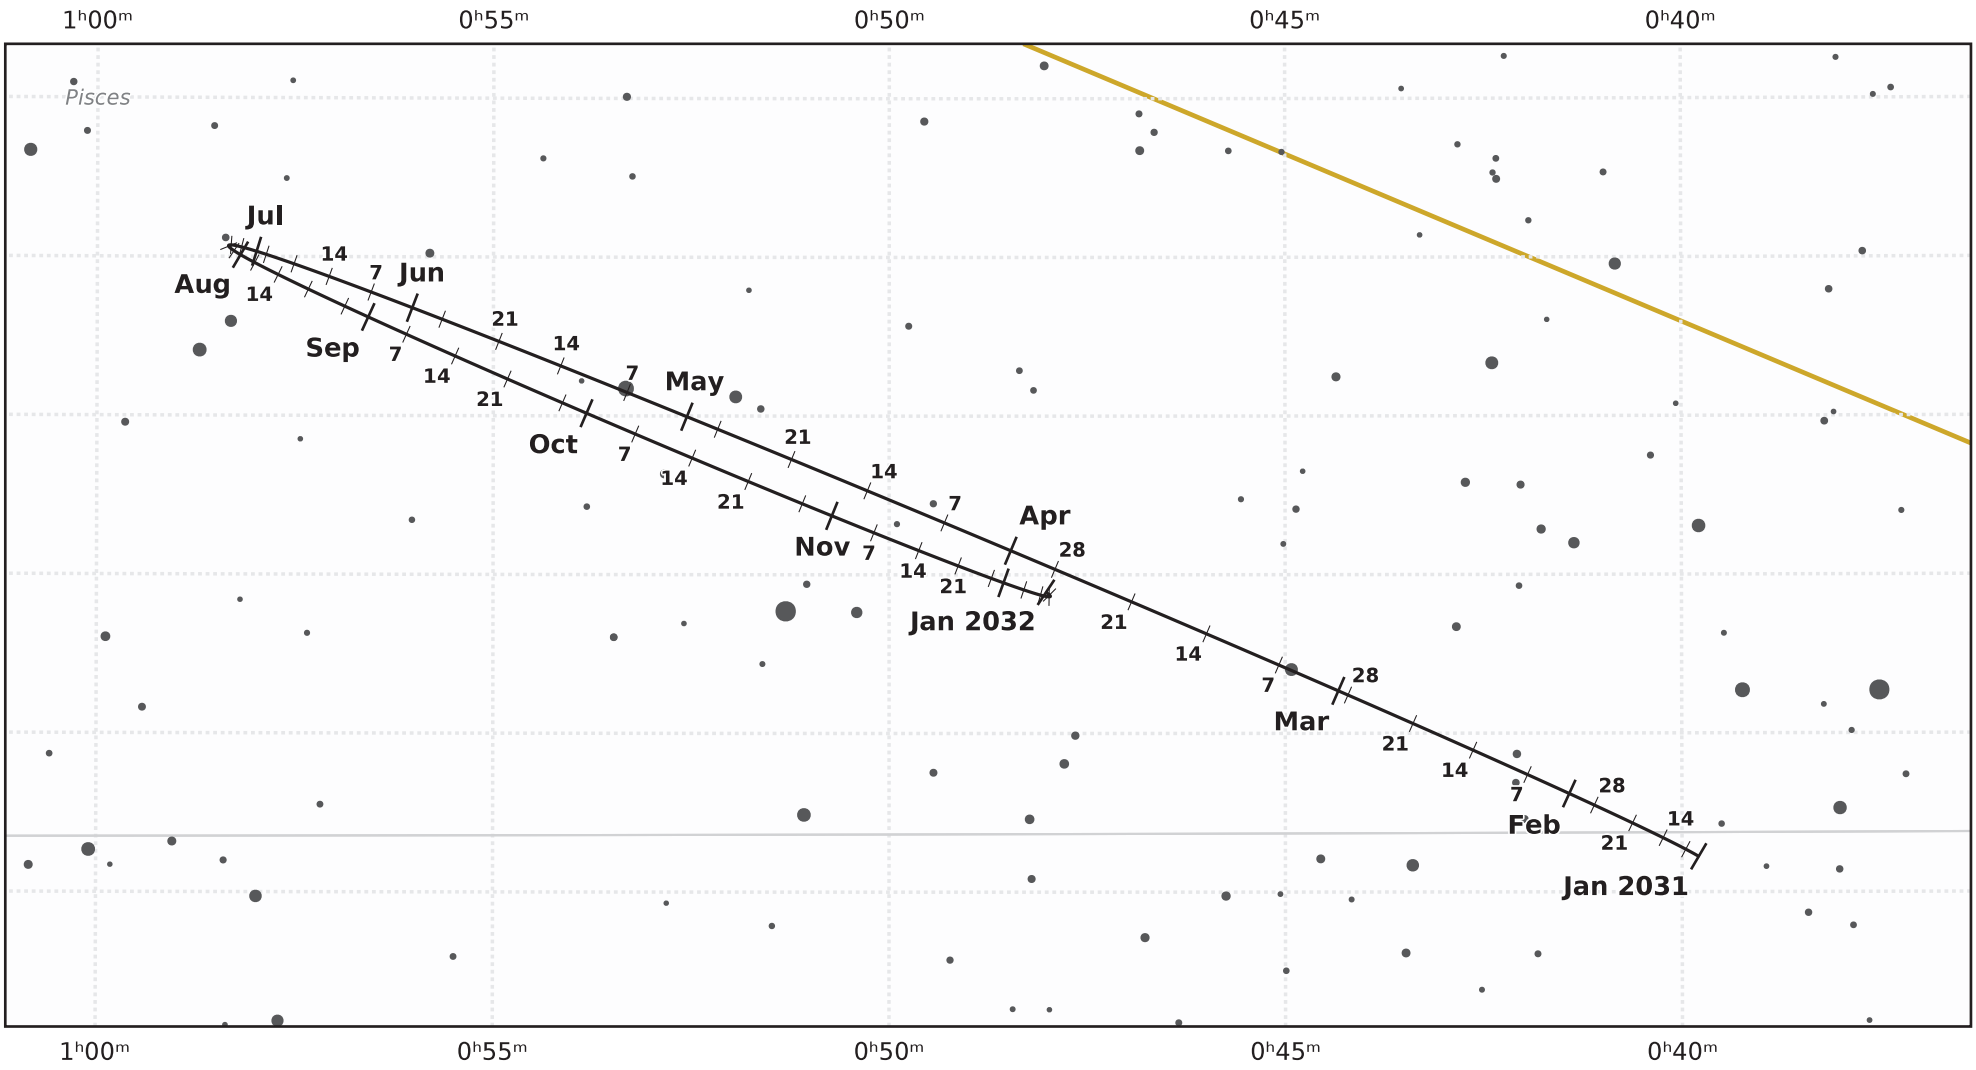

The path of Neptune in 2031

© Dominic Ford 2011–2020. Downloaded from <https://in-the-sky.org>

Magnitude scale: •10.5 •10.0 •9.5 •9.0 •8.5 •8.0 •7.5 •7.0 •6.5 ●6.0

— The Equator — Ecliptic Plane — Galactic Plane