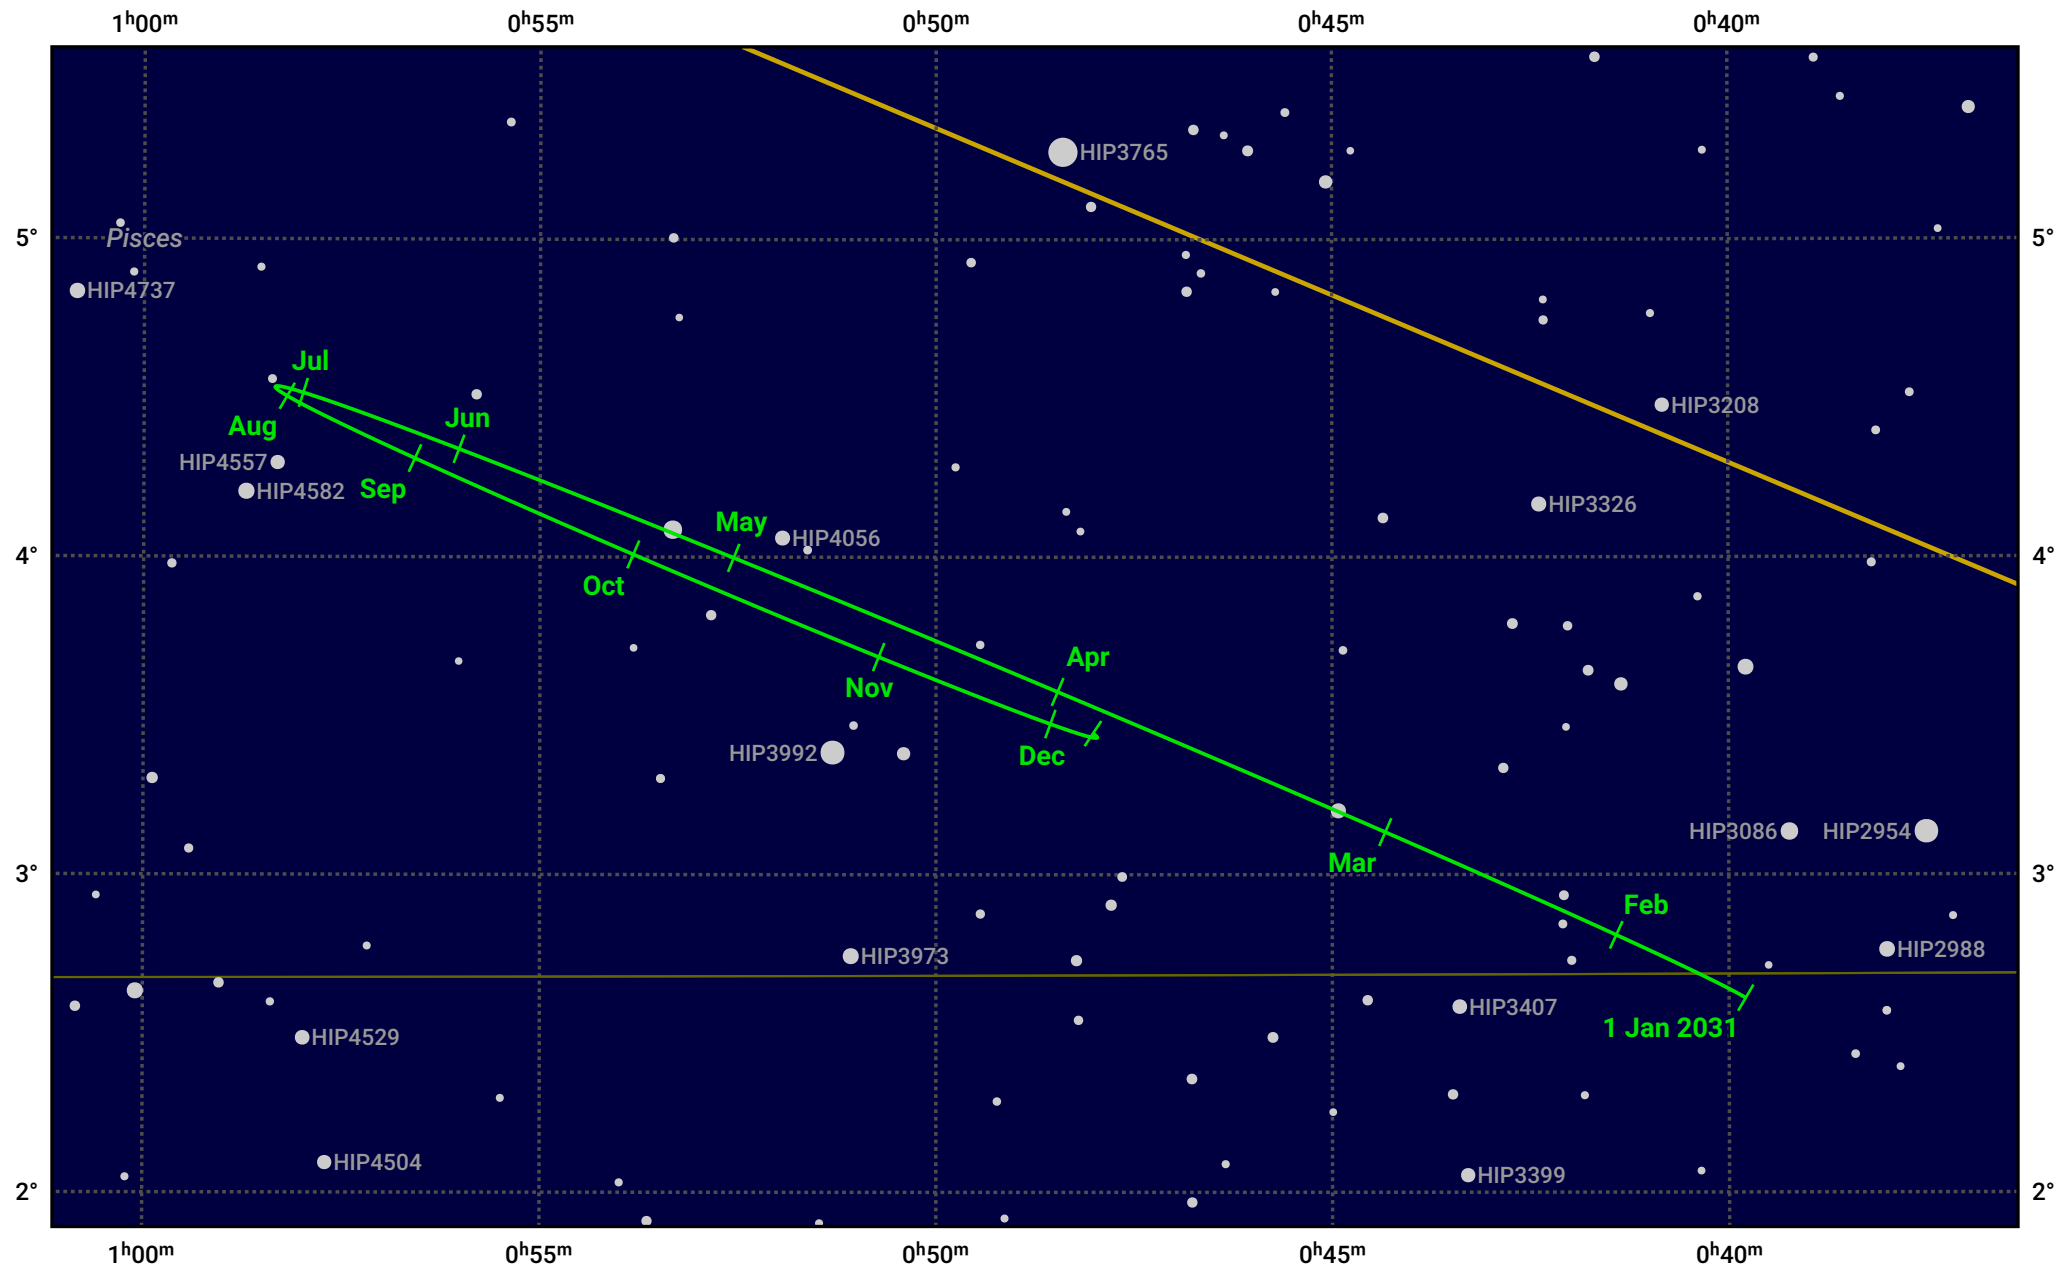

The path of Neptune in 2031

© Dominic Ford 2011–2024. Date markers placed at midnight UTC. Downloaded from <https://in-the-sky.org>

Magnitude scale: ● 10.0 ● 9.0 ● 8.0 ● 7.0 ● 6.0 ● 5.0

— Ecliptic Plane

● Galaxy ■ Bright nebula ● Open cluster ● Globular cluster

Date	Mag	Angular size
2031 Jan 1	7.9	2.3"
2031 Apr 1	8.0	2.2"
2031 Jul 1	7.9	2.3"
2031 Oct 1	7.8	2.4"
2032 Jan 1	7.9	2.3"