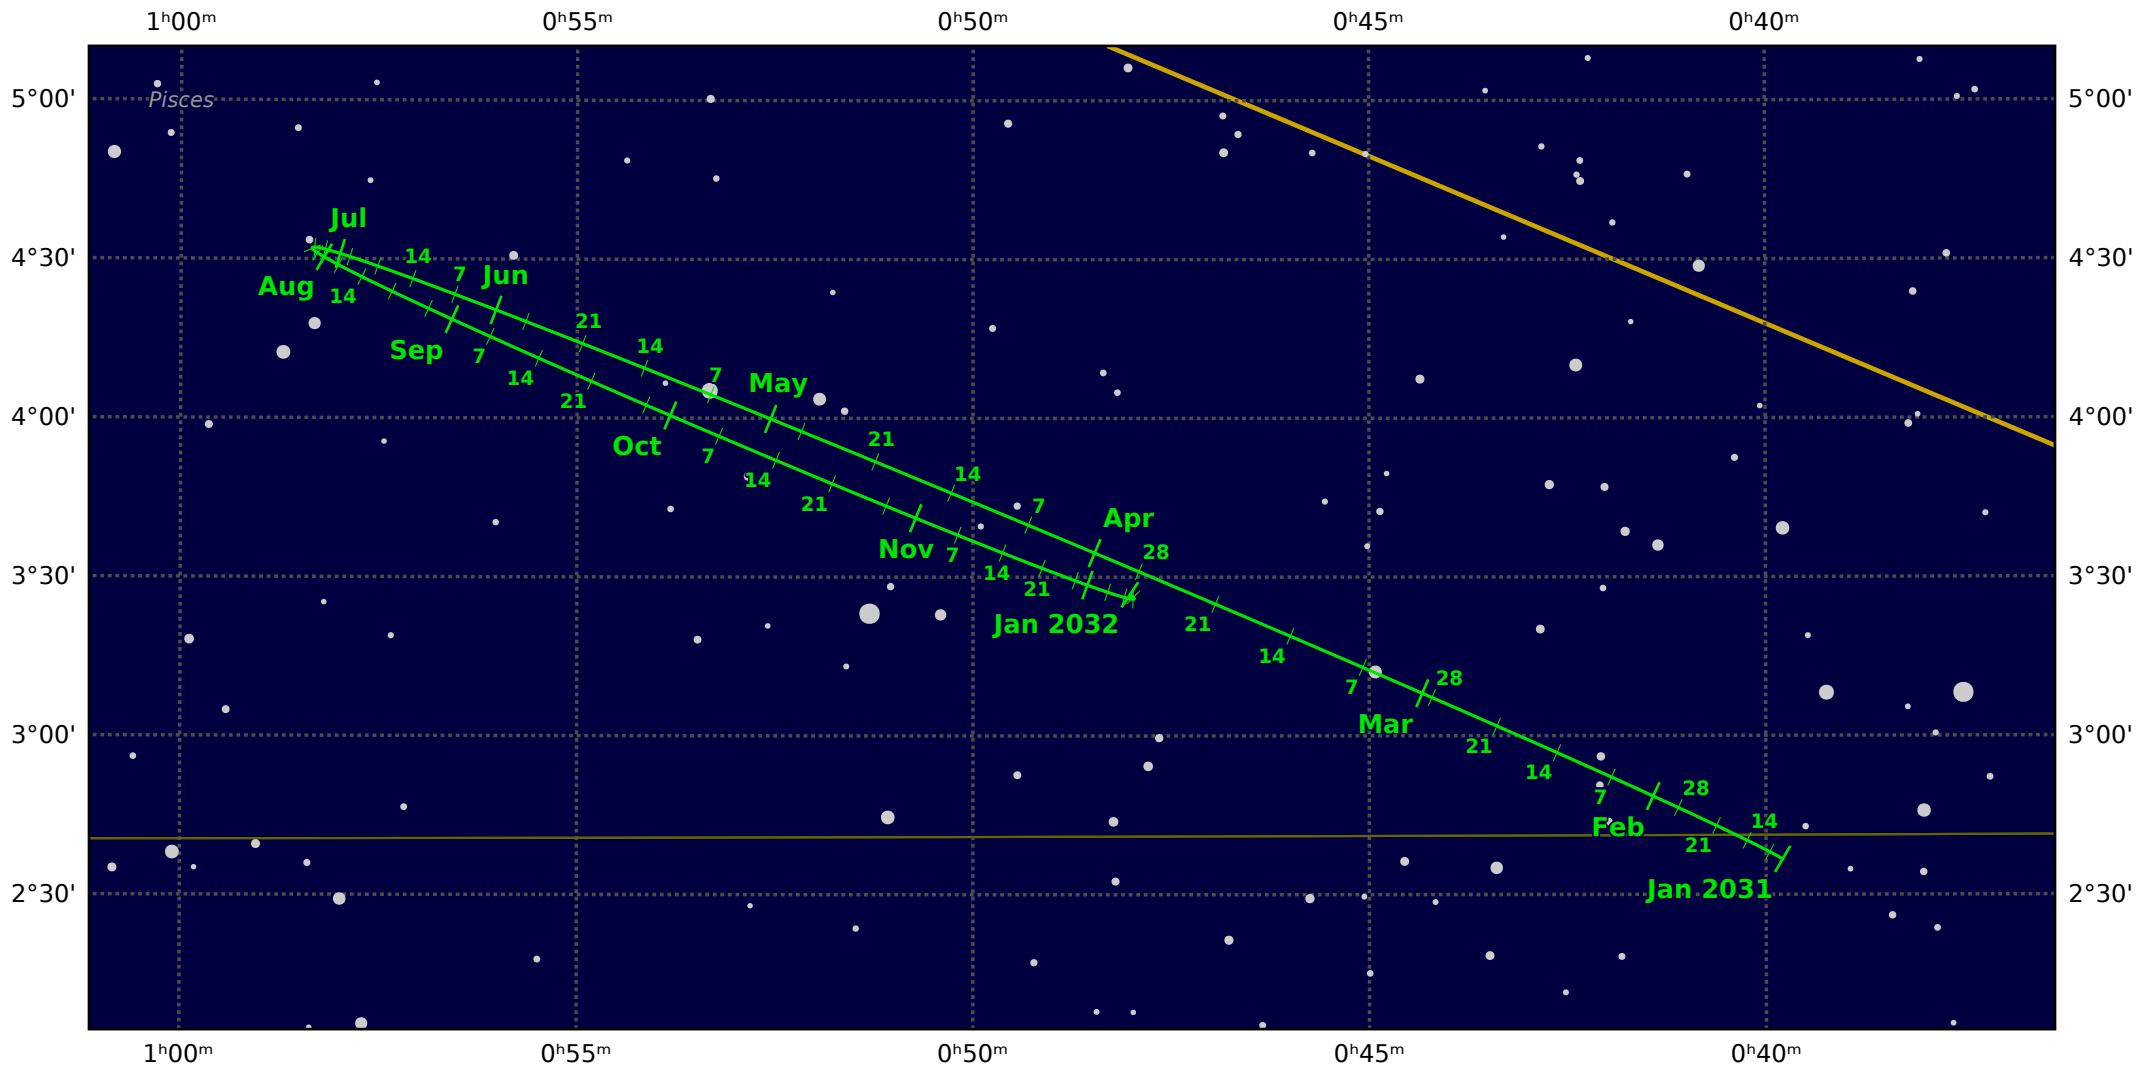

# The path of Neptune in 2031

© Dominic Ford 2011-2020. Downloaded from <https://in-the-sky.org>

Magnitude scale: ● 10.5 ● 10.0 ● 9.5 ● 9.0 ● 8.5 ● 8.0 ● 7.5 ● 7.0 ● 6.5 ● 6.0

— Ecliptic Plane — Galactic Plane