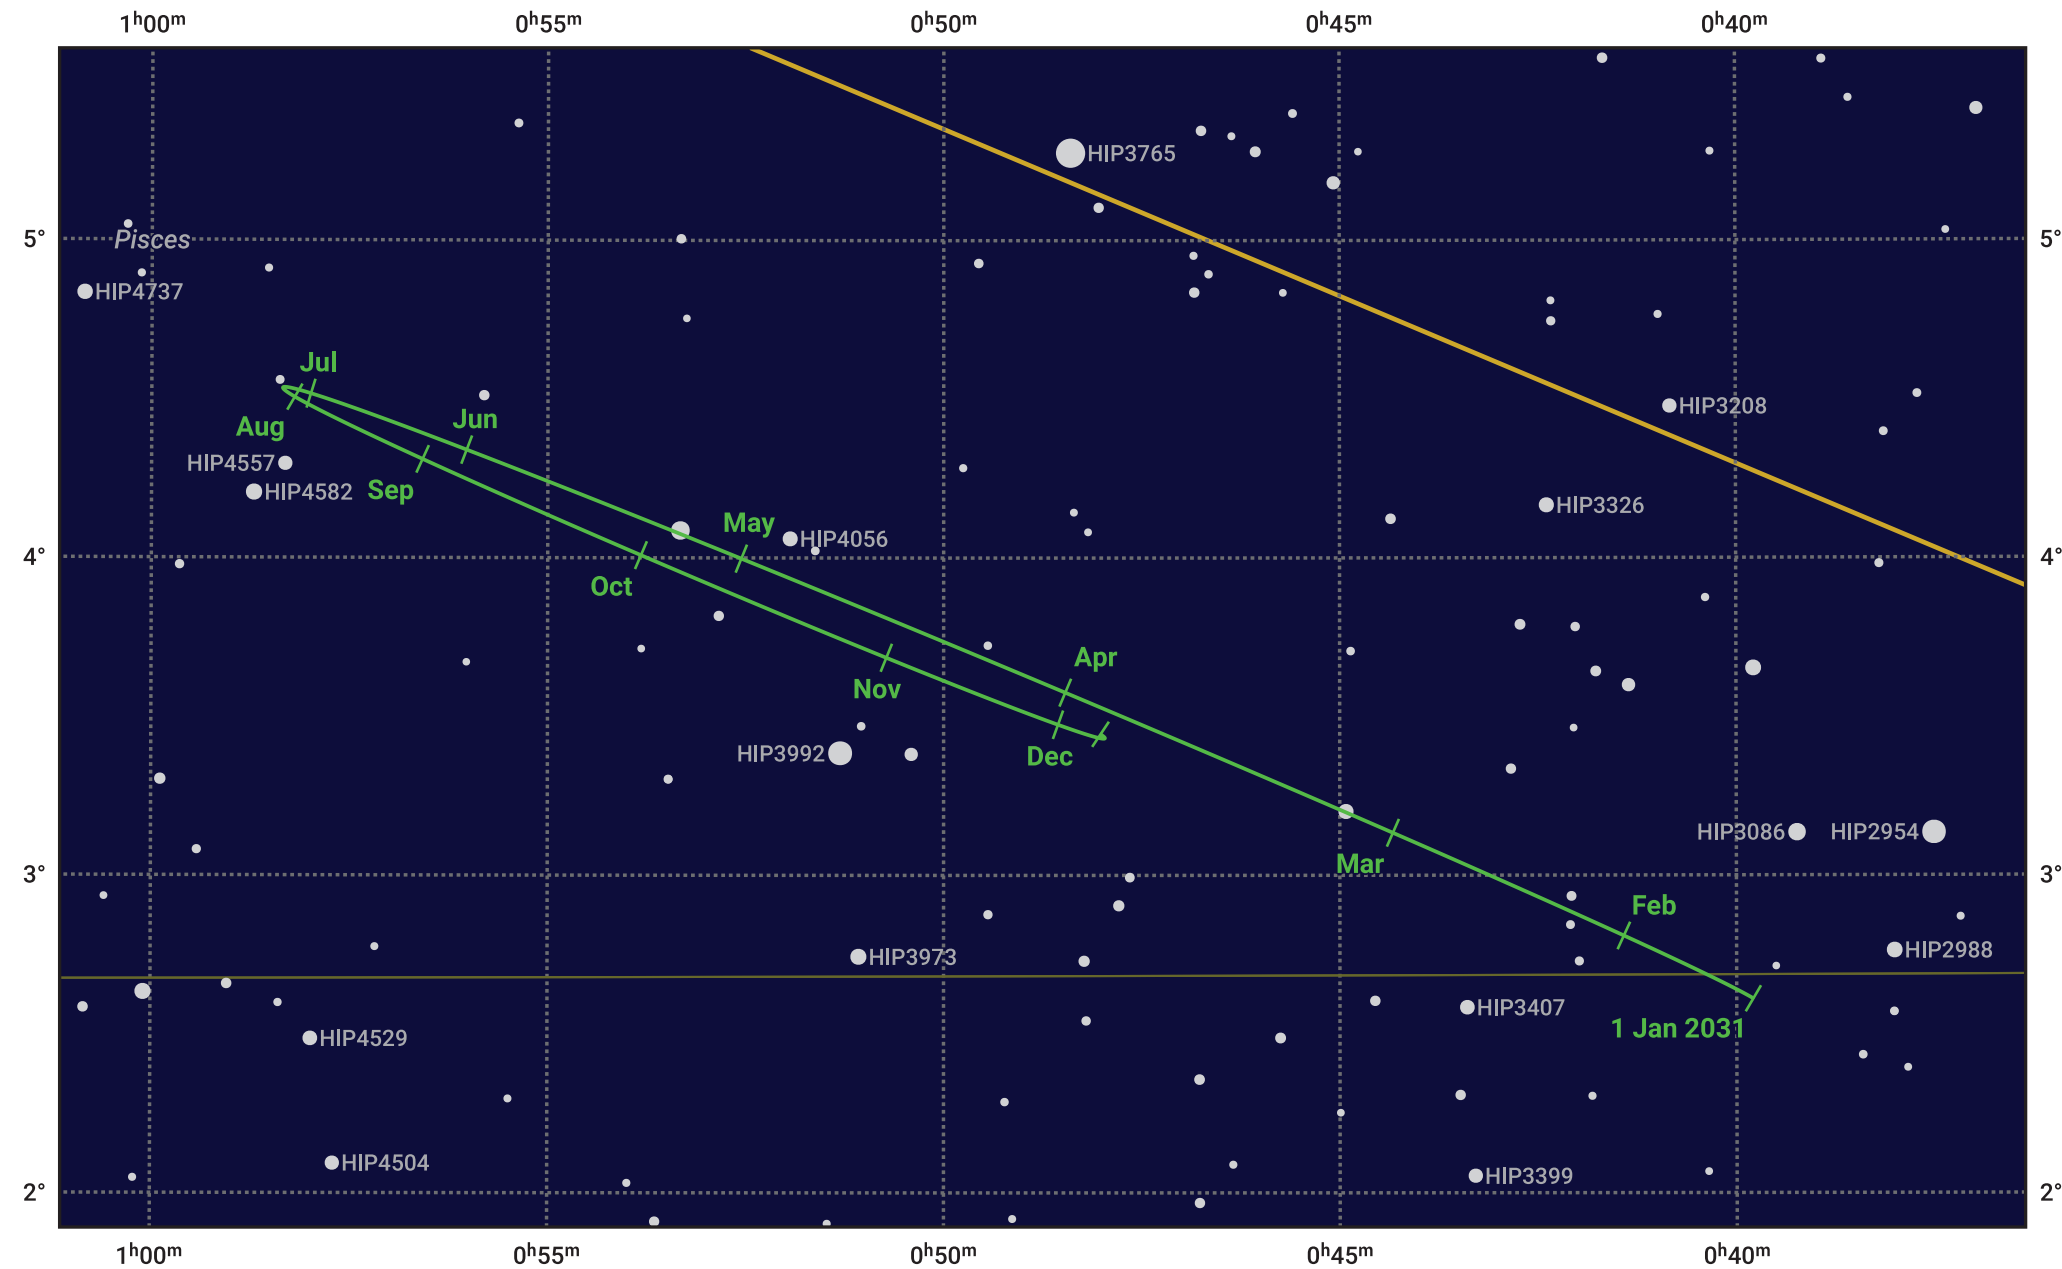

The path of Neptune in 2031

© Dominic Ford 2011–2024. Date markers placed at midnight UTC. Downloaded from <https://in-the-sky.org>

Magnitude scale: ● 10.0 ● 9.0 ● 8.0 ● 7.0 ● 6.0 ● 5.0

— Ecliptic Plane

-  Galaxy
-  Bright nebula
-  Open cluster
-  Globular cluster

Date	Mag	Angular size
2031 Jan 1	7.9	2.3"
2031 Apr 1	8.0	2.2"
2031 Jul 1	7.9	2.3"
2031 Oct 1	7.8	2.4"
2032 Jan 1	7.9	2.3"