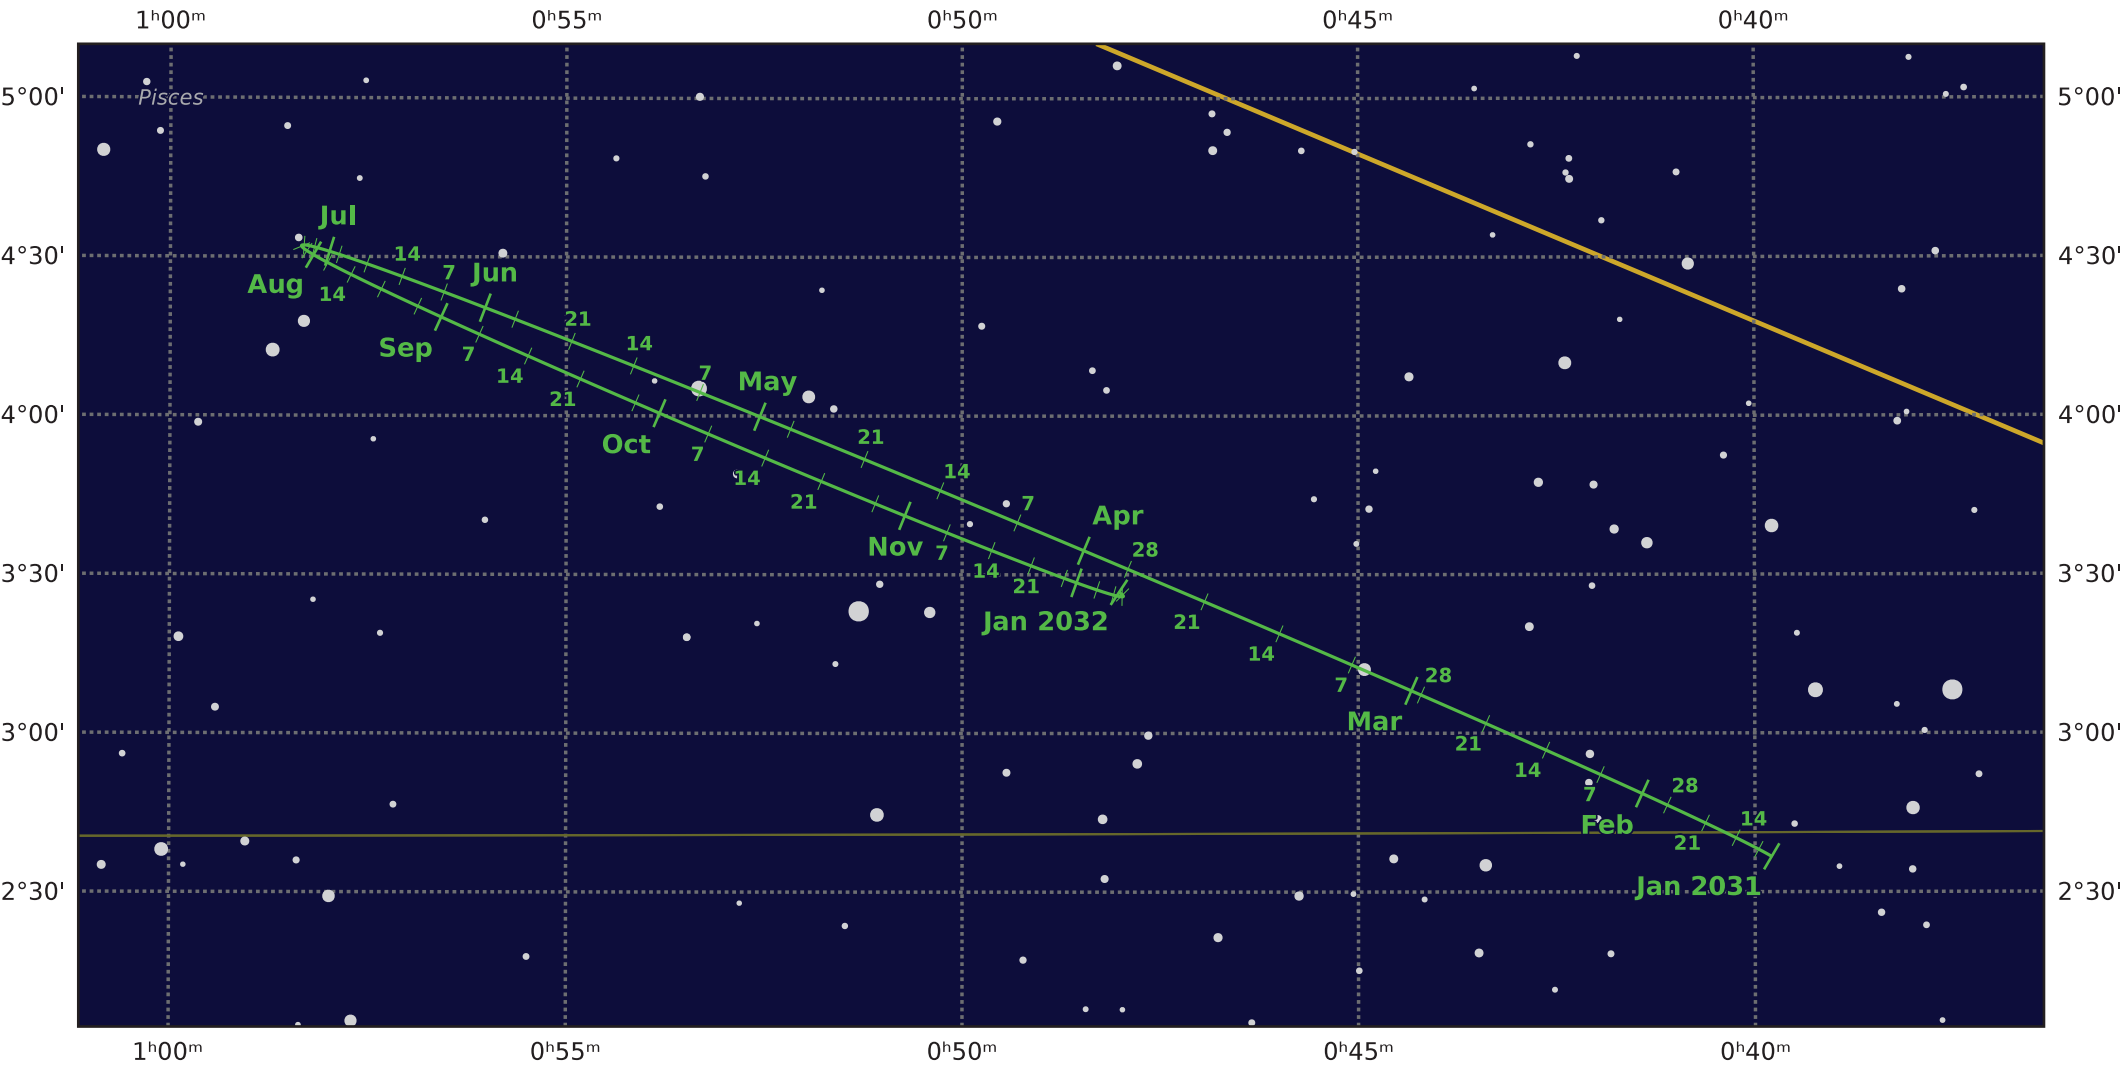

The path of Neptune in 2031

© Dominic Ford 2011-2020. Downloaded from <https://in-the-sky.org>

Magnitude scale: •10.5 •10.0 •9.5 •9.0 •8.5 •8.0 •7.5 •7.0 •6.5 ●6.0

— Ecliptic Plane — Galactic Plane