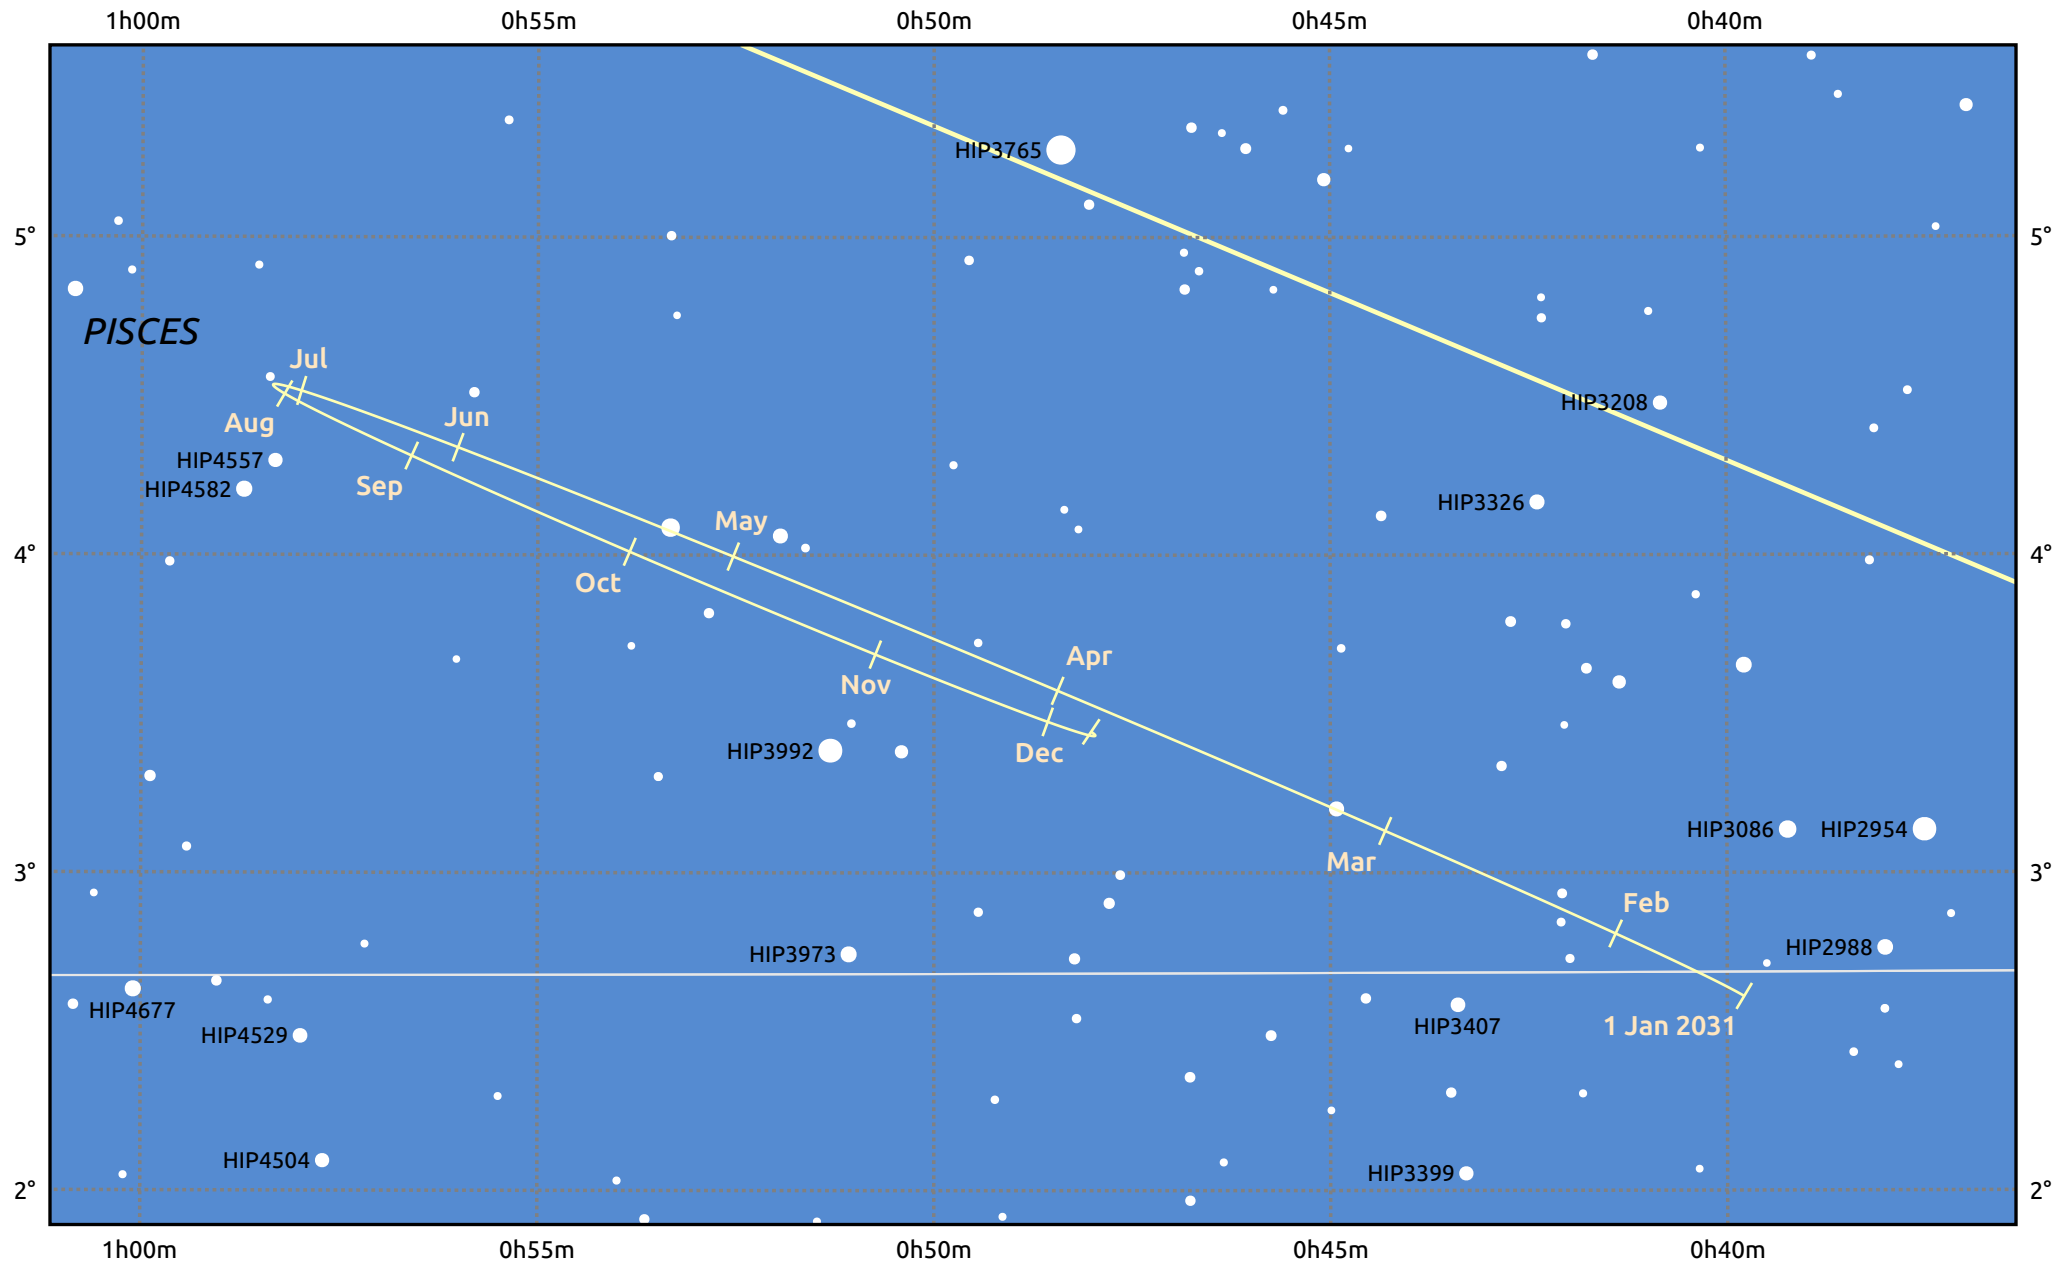

The path of Neptune in 2031

© Dominic Ford 2011–2025. Date markers placed at midnight UTC. Downloaded from <https://in-the-sky.org>

Magnitude scale: • 10.0 • 9.0 • 8.0 • 7.0 ● 6.0 ● 5.0

— Ecliptic Plane

Galaxy Bright nebula Open cluster Globular cluster Planetary nebula

Date	Mag	Angular size
2031 Jan 1	7.9	2.3"
2031 Apr 1	8.0	2.2"
2031 Jul 1	7.9	2.3"
2031 Oct 1	7.8	2.4"
2032 Jan 1	7.9	2.3"