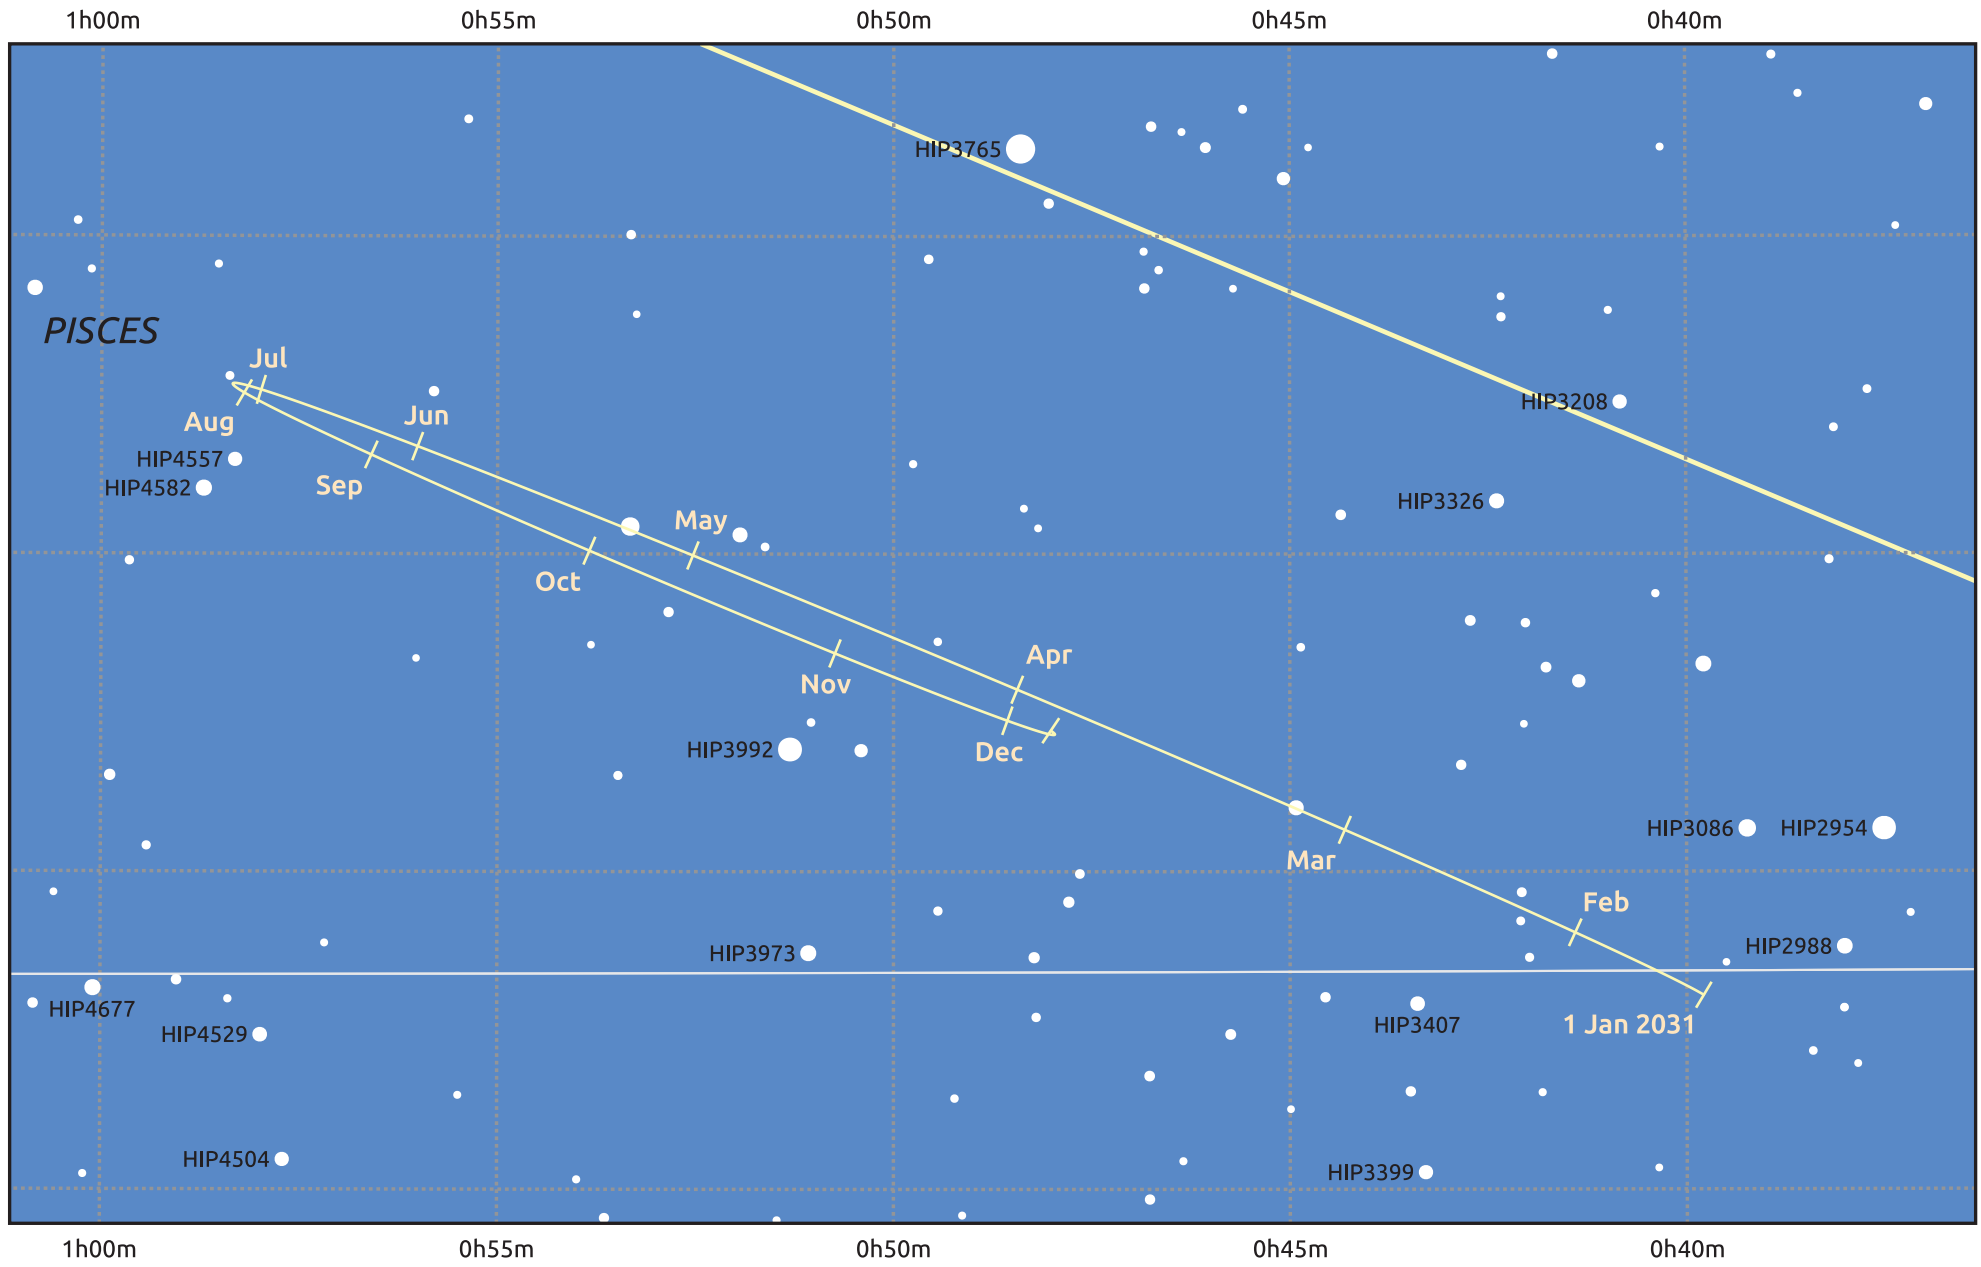

The path of Neptune in 2031

© Dominic Ford 2011–2025. Date markers placed at midnight UTC. Downloaded from <https://in-the-sky.org>

Magnitude scale: ● 10.0 ● 9.0 ● 8.0 ● 7.0 ● 6.0 ● 5.0

— Ecliptic Plane

Galaxy Bright nebula Open cluster Globular cluster Planetary nebula

Date	Mag	Angular size
2031 Jan 1	7.9	2.3"
2031 Apr 1	8.0	2.2"
2031 Jul 1	7.9	2.3"
2031 Oct 1	7.8	2.4"
2032 Jan 1	7.9	2.3"