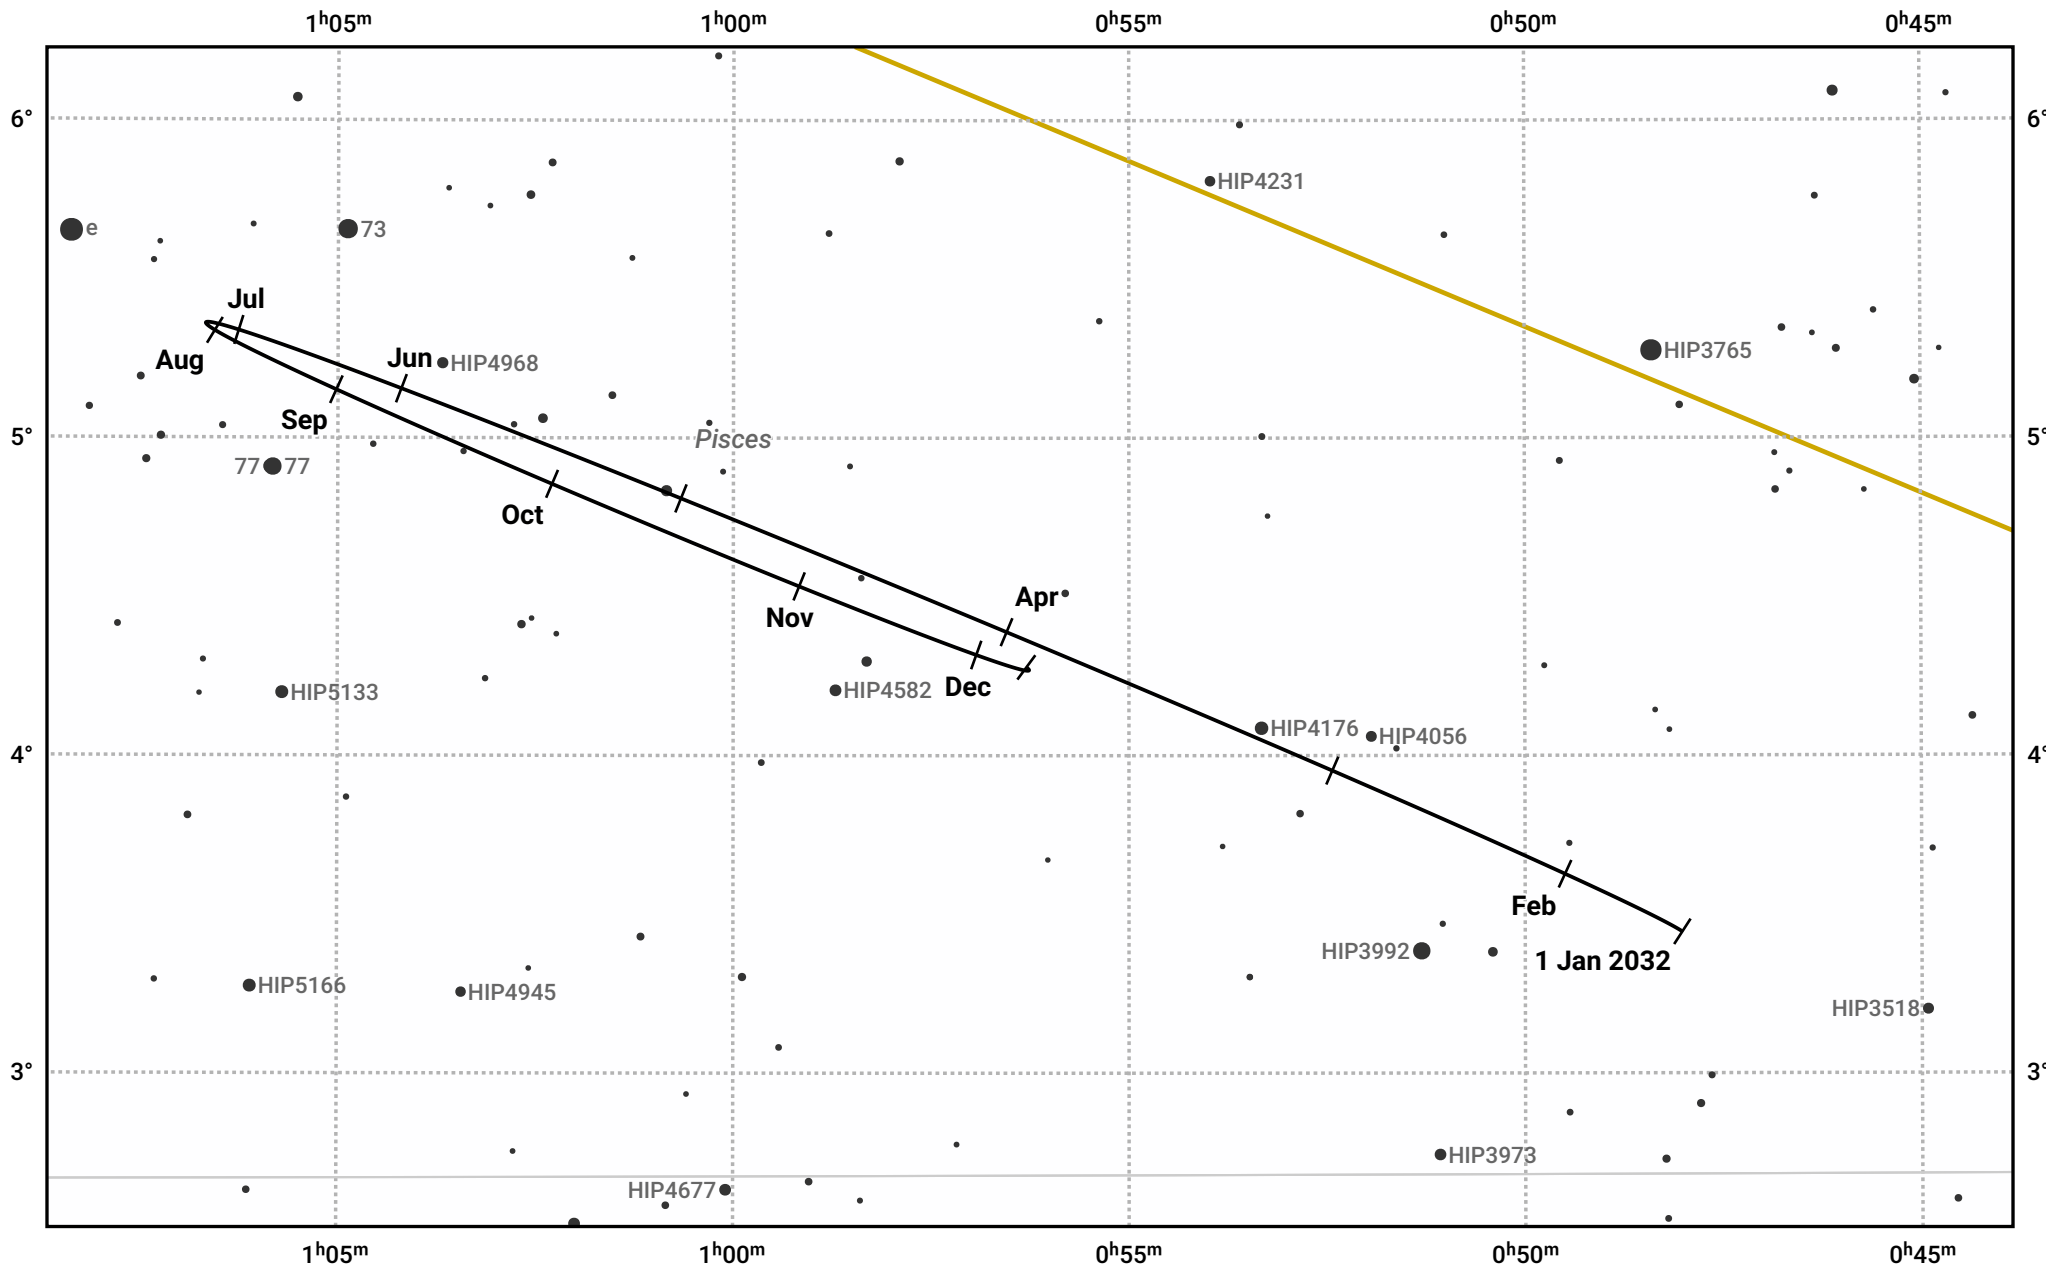

The path of Neptune in 2032

© Dominic Ford 2011–2023. Date markers placed at midnight UTC. Downloaded from <https://in-the-sky.org>

Magnitude scale: 10.0 9.0 8.0 7.0 6.0 5.0

Ecliptic Plane

Galaxy
 Bright nebula
 Open cluster
 Globular cluster

Date	Mag	Angular size
2032 Jan 1	7.9	2.3"
2032 Apr 1	8.0	2.2"
2032 Jul 1	7.9	2.3"
2032 Oct 1	7.8	2.4"
2033 Jan 1	7.9	2.3"