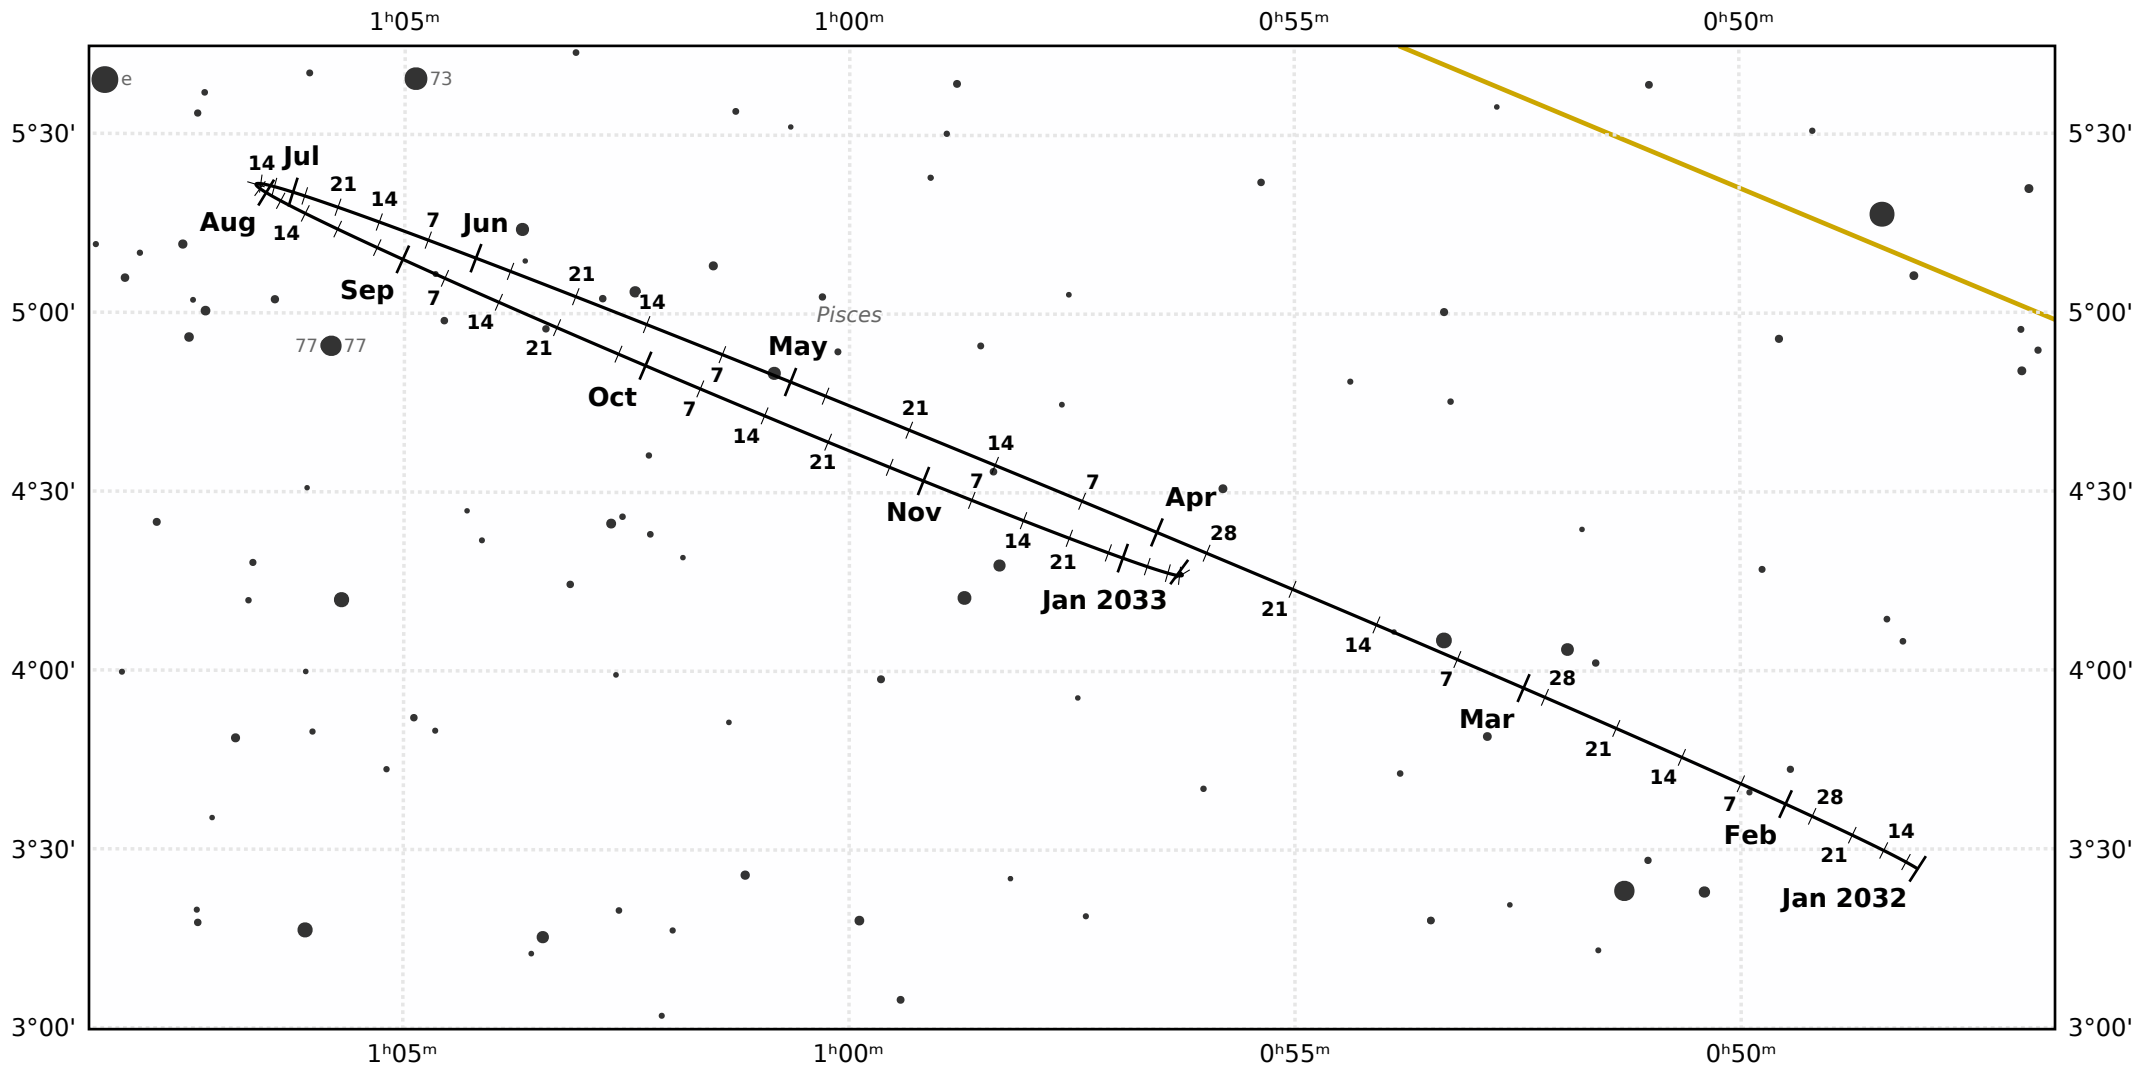

The path of Neptune in 2032

© Dominic Ford 2011-2020. Downloaded from <https://in-the-sky.org>

Magnitude scale: •10.5 •10.0 •9.5 •9.0 •8.5 •8.0 •7.5 •7.0 •6.5 •6.0 •5.5

— The Equator — Ecliptic Plane — Galactic Plane