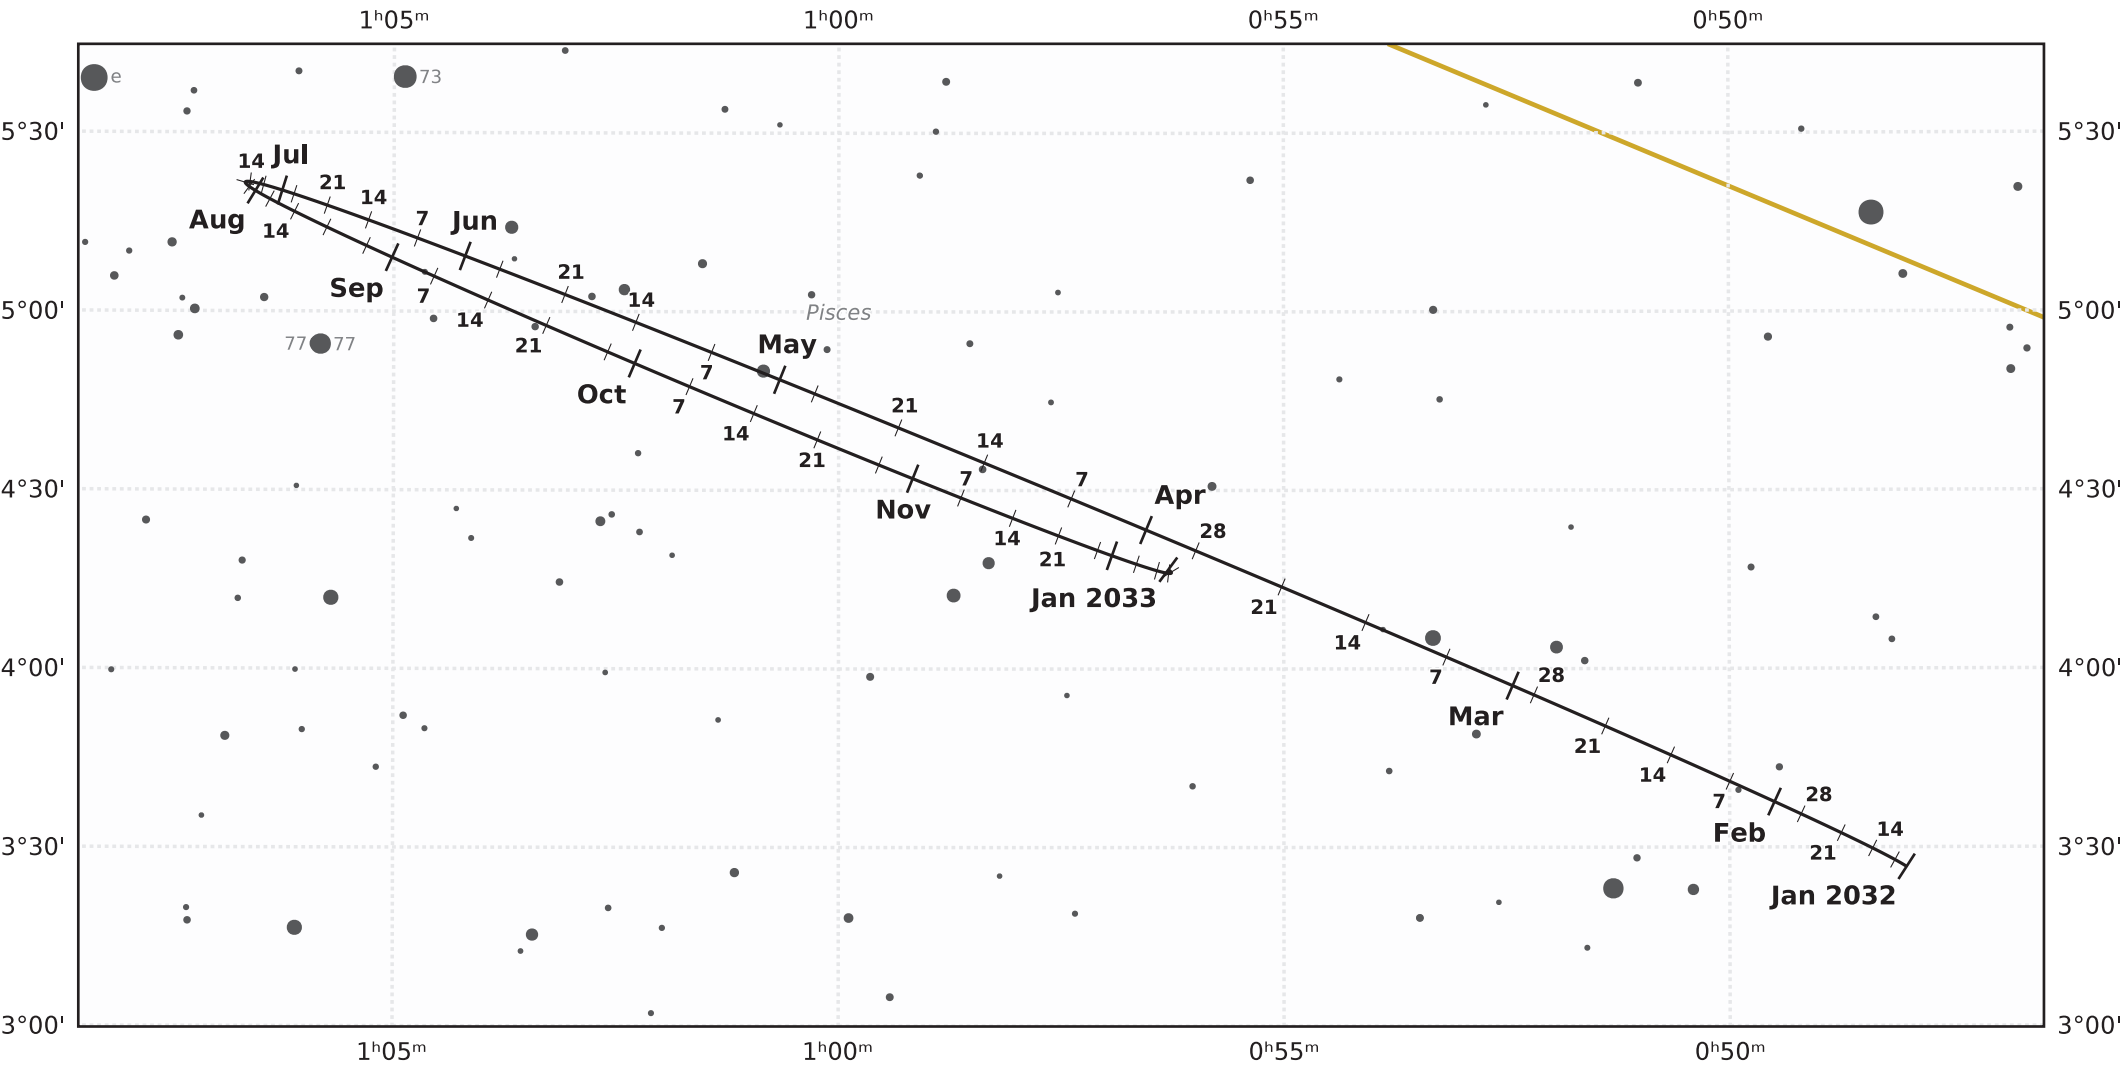

The path of Neptune in 2032

© Dominic Ford 2011–2020. Downloaded from <https://in-the-sky.org>

Magnitude scale: • 10.5 • 10.0 • 9.5 • 9.0 • 8.5 • 8.0 • 7.5 • 7.0 • 6.5 • 6.0 • 5.5

— The Equator — Ecliptic Plane — Galactic Plane