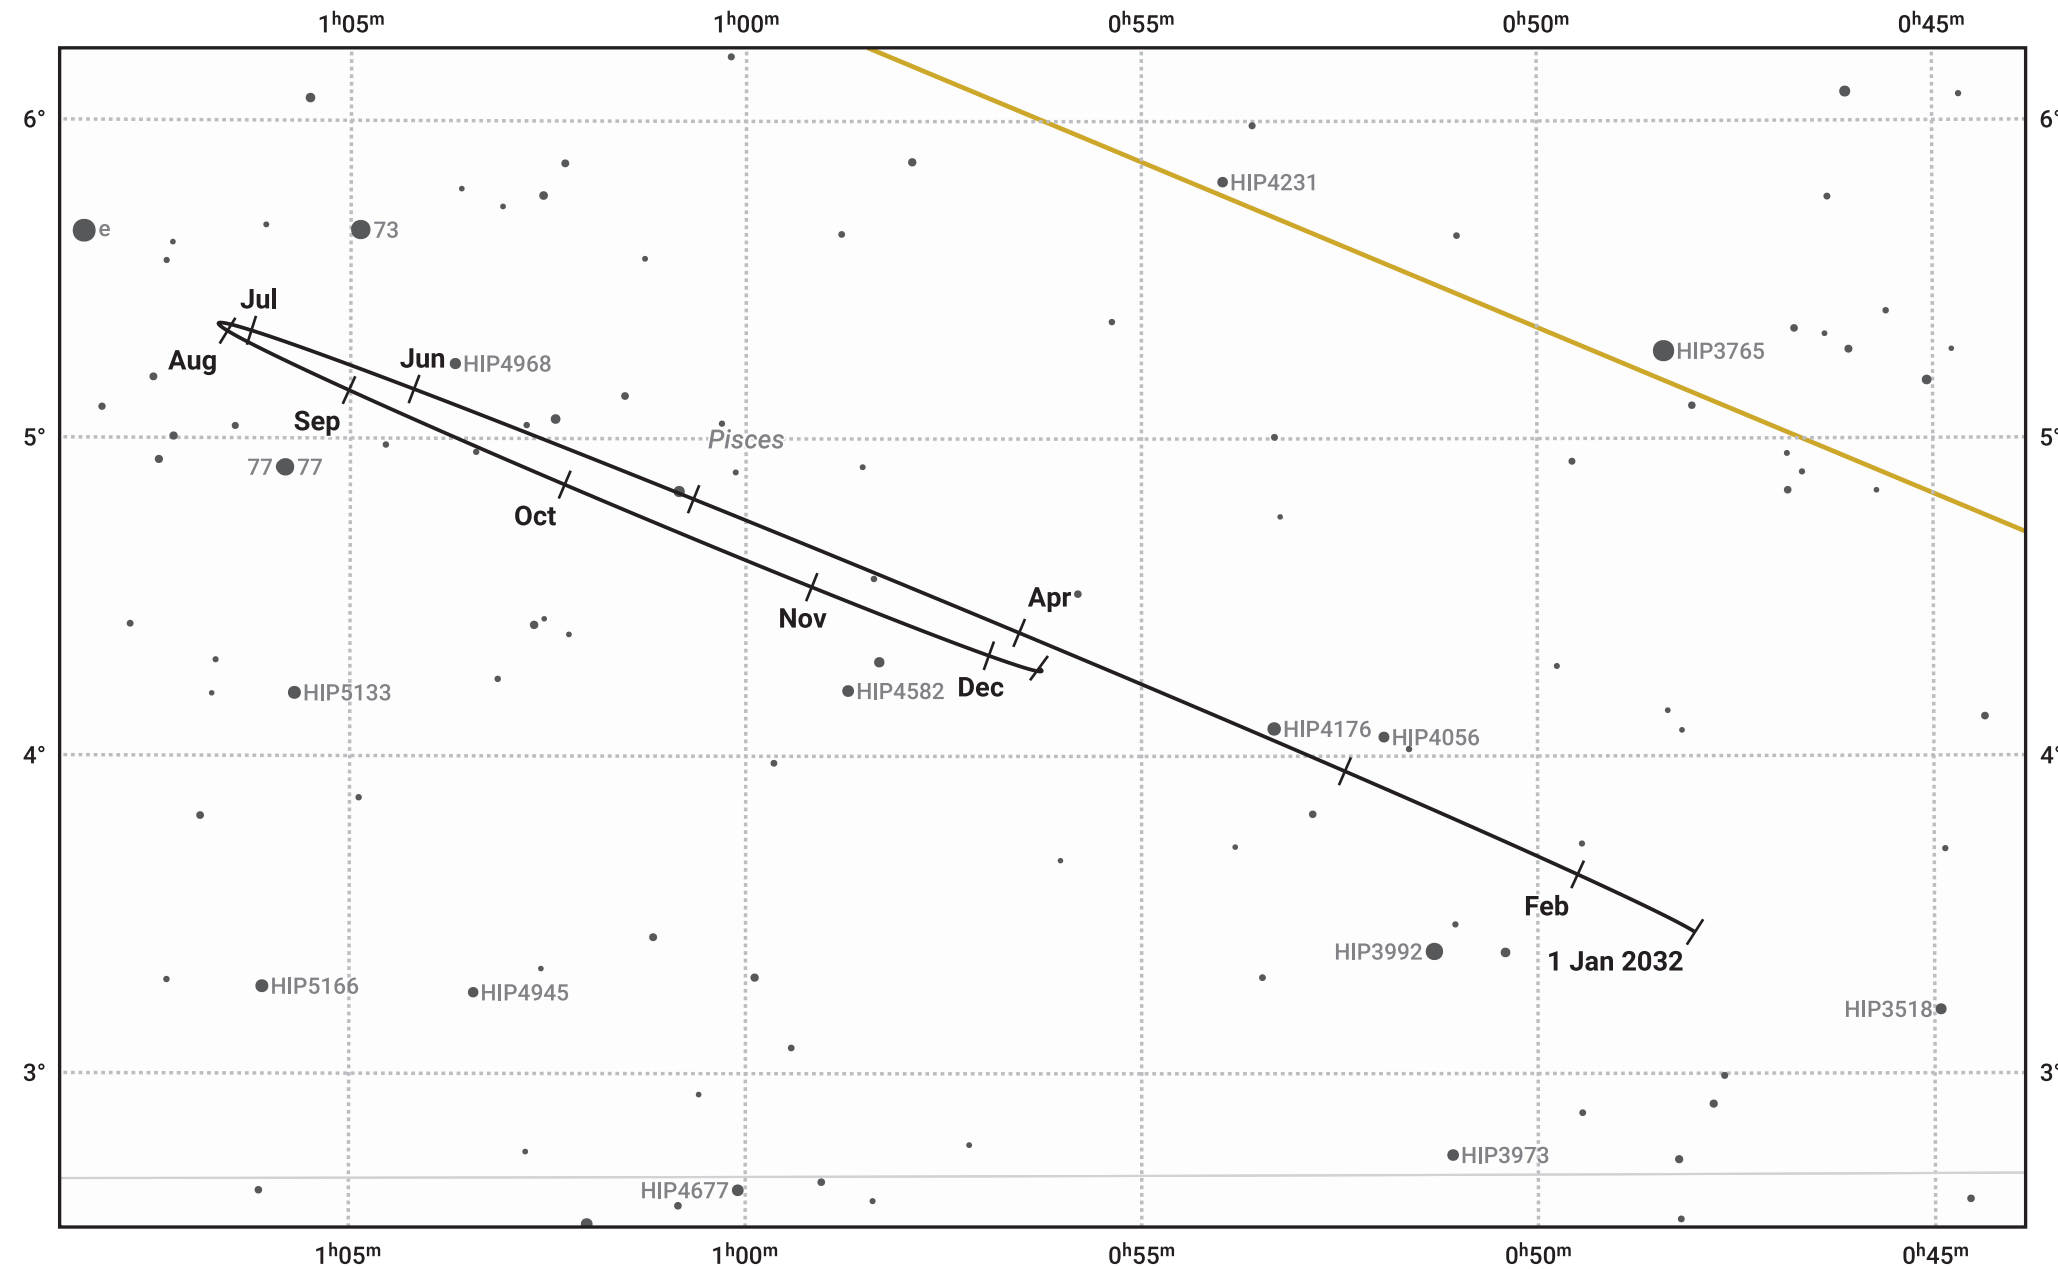

The path of Neptune in 2032

© Dominic Ford 2011–2023. Date markers placed at midnight UTC. Downloaded from <https://in-the-sky.org>

Magnitude scale: 10.0 9.0 8.0 7.0 6.0 5.0

Ecliptic Plane

- Galaxy
- Bright nebula
- Open cluster
- Globular cluster

Date	Mag	Angular size
2032 Jan 1	7.9	2.3"
2032 Apr 1	8.0	2.2"
2032 Jul 1	7.9	2.3"
2032 Oct 1	7.8	2.4"
2033 Jan 1	7.9	2.3"