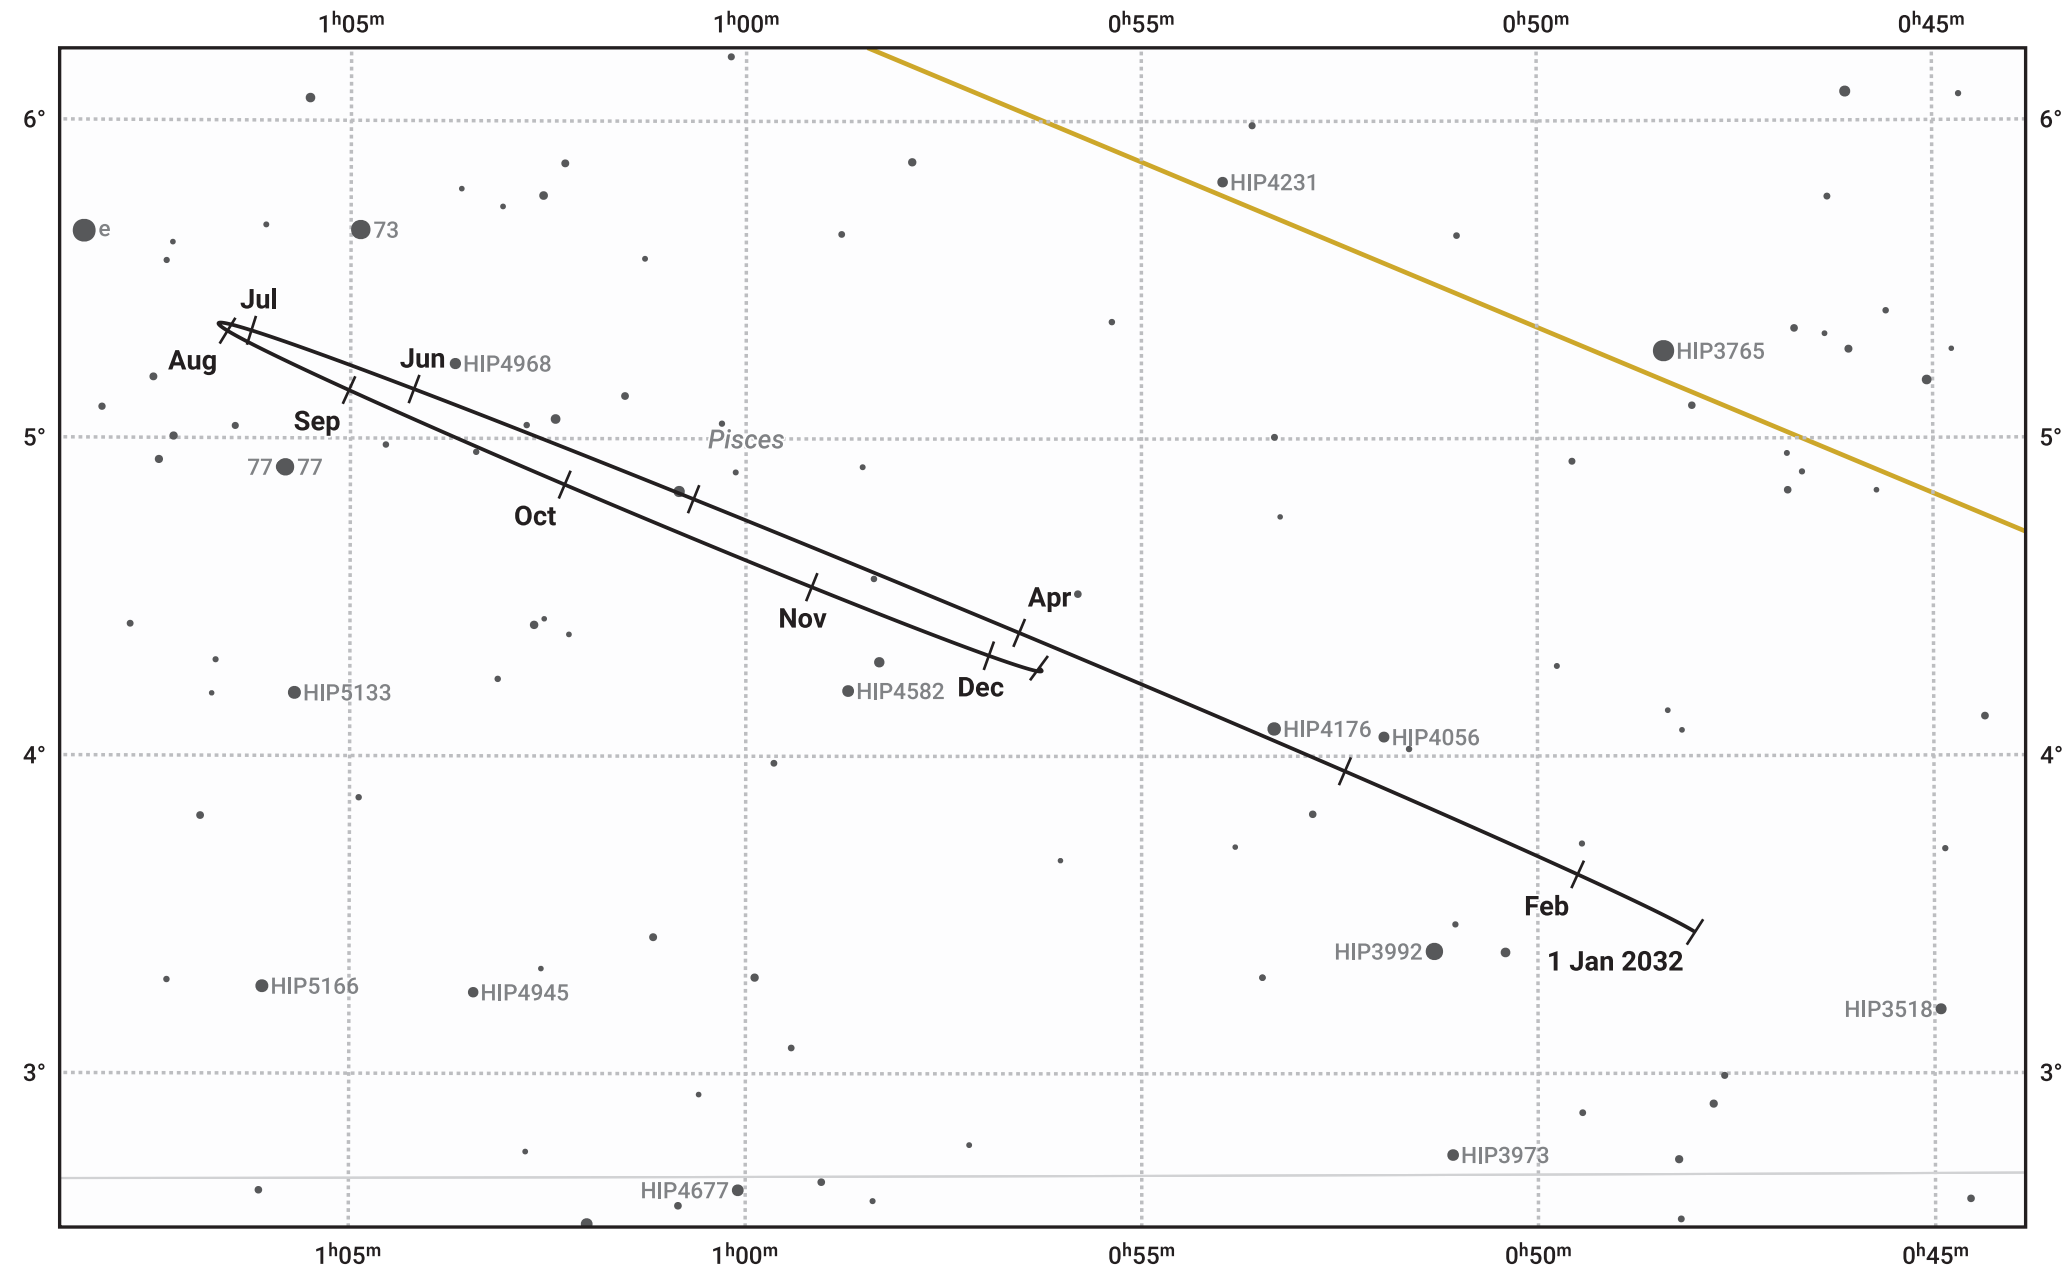

The path of Neptune in 2032

© Dominic Ford 2011–2024. Date markers placed at midnight UTC. Downloaded from <https://in-the-sky.org>

Magnitude scale: 10.0 9.0 8.0 7.0 6.0 5.0

Ecliptic Plane

- Galaxy
- Bright nebula
- Open cluster
- Globular cluster

Date	Mag	Angular size
2032 Jan 1	7.9	2.3"
2032 Apr 1	8.0	2.2"
2032 Jul 1	7.9	2.3"
2032 Oct 1	7.8	2.4"
2033 Jan 1	7.9	2.3"