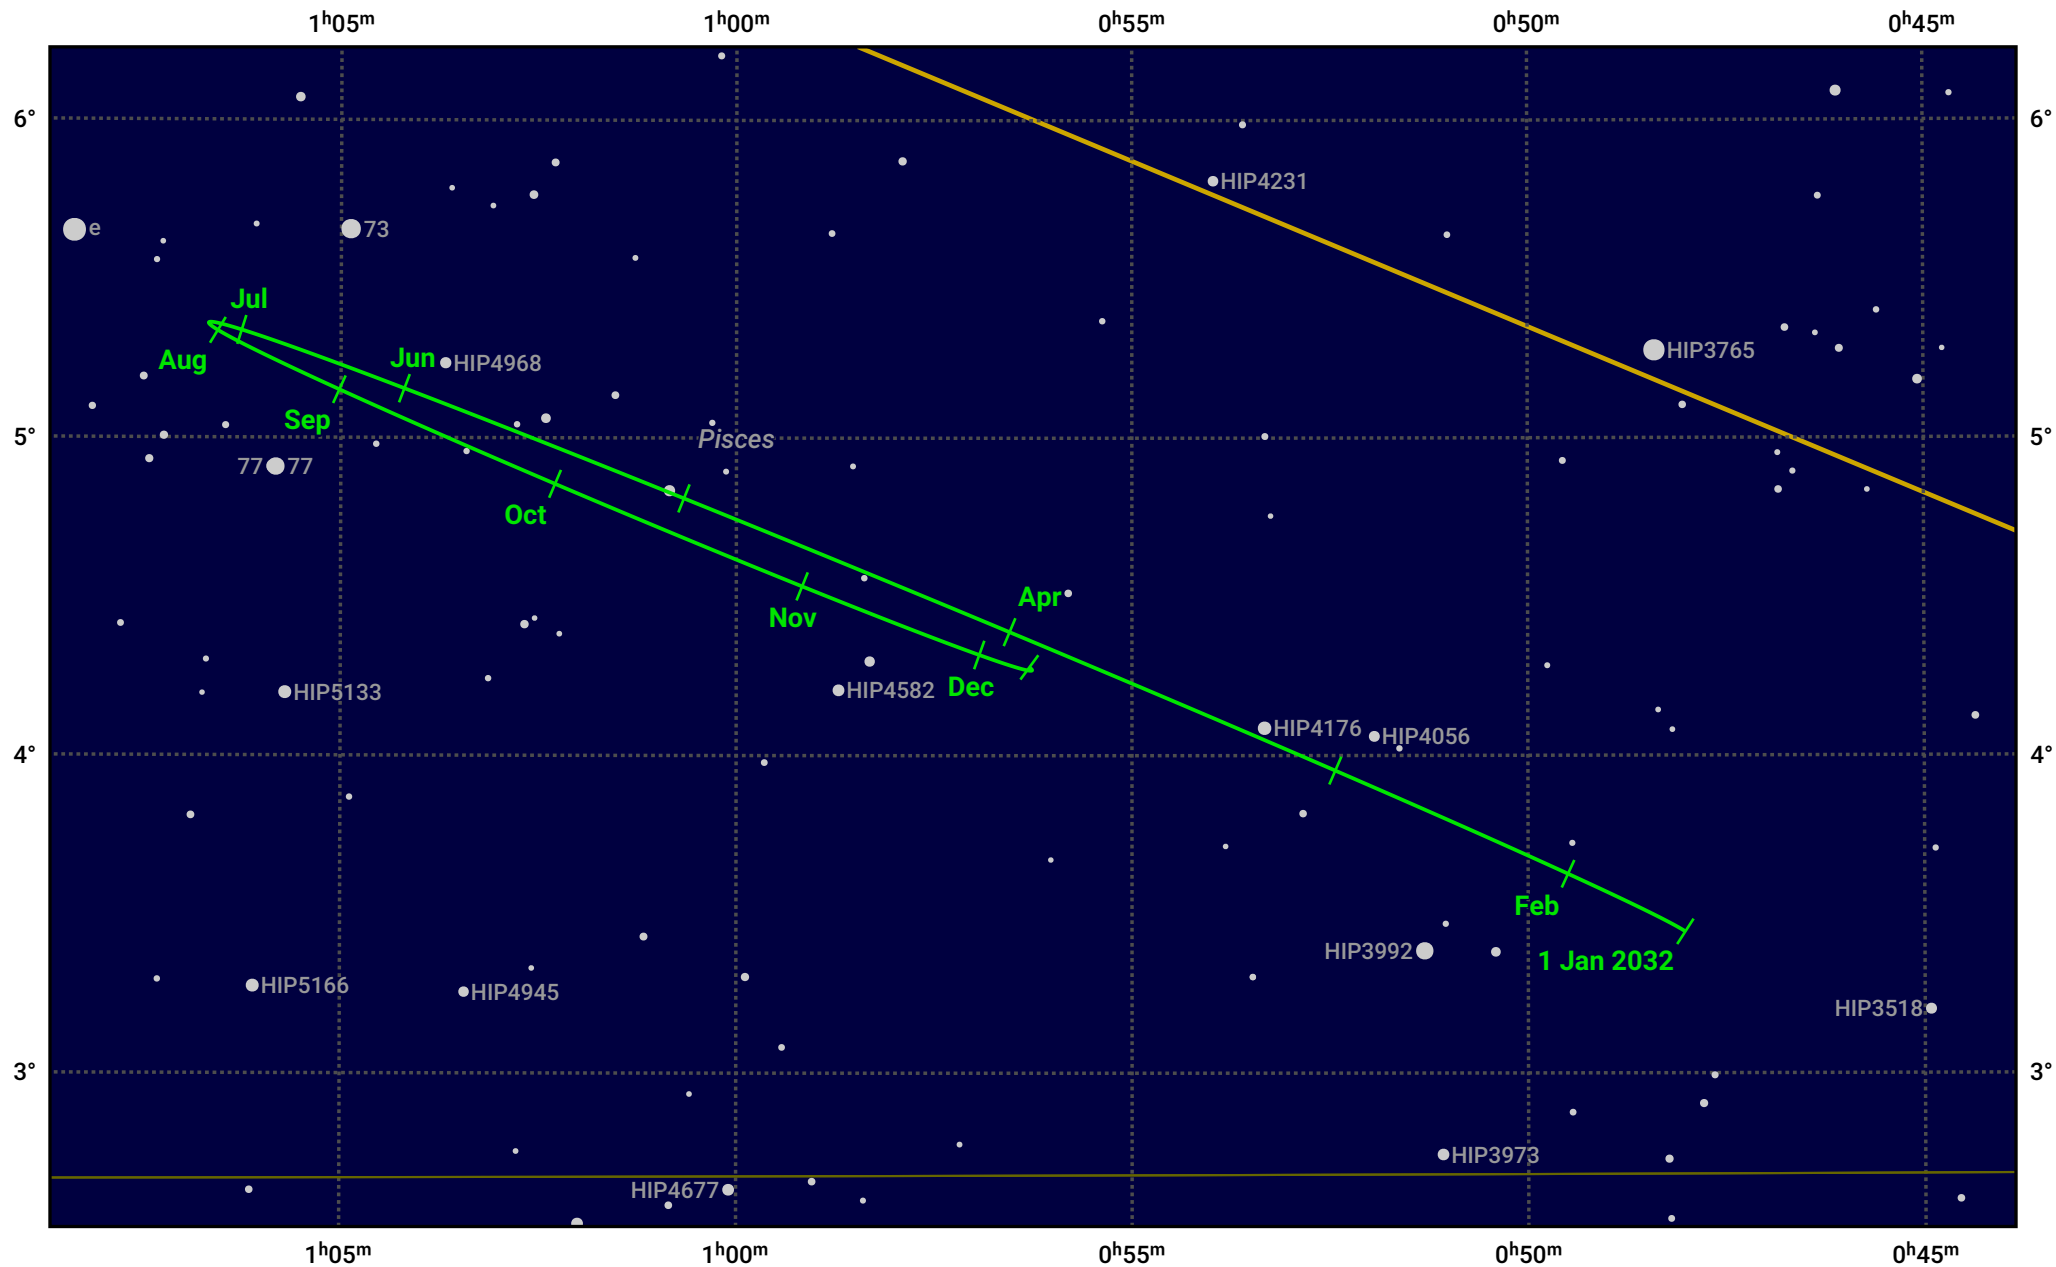

The path of Neptune in 2032

© Dominic Ford 2011–2024. Date markers placed at midnight UTC. Downloaded from <https://in-the-sky.org>

Magnitude scale: 10.0 9.0 8.0 7.0 6.0 5.0

Ecliptic Plane

Galaxy
 Bright nebula
 Open cluster
 Globular cluster

Date	Mag	Angular size
2032 Jan 1	7.9	2.3"
2032 Apr 1	8.0	2.2"
2032 Jul 1	7.9	2.3"
2032 Oct 1	7.8	2.4"
2033 Jan 1	7.9	2.3"