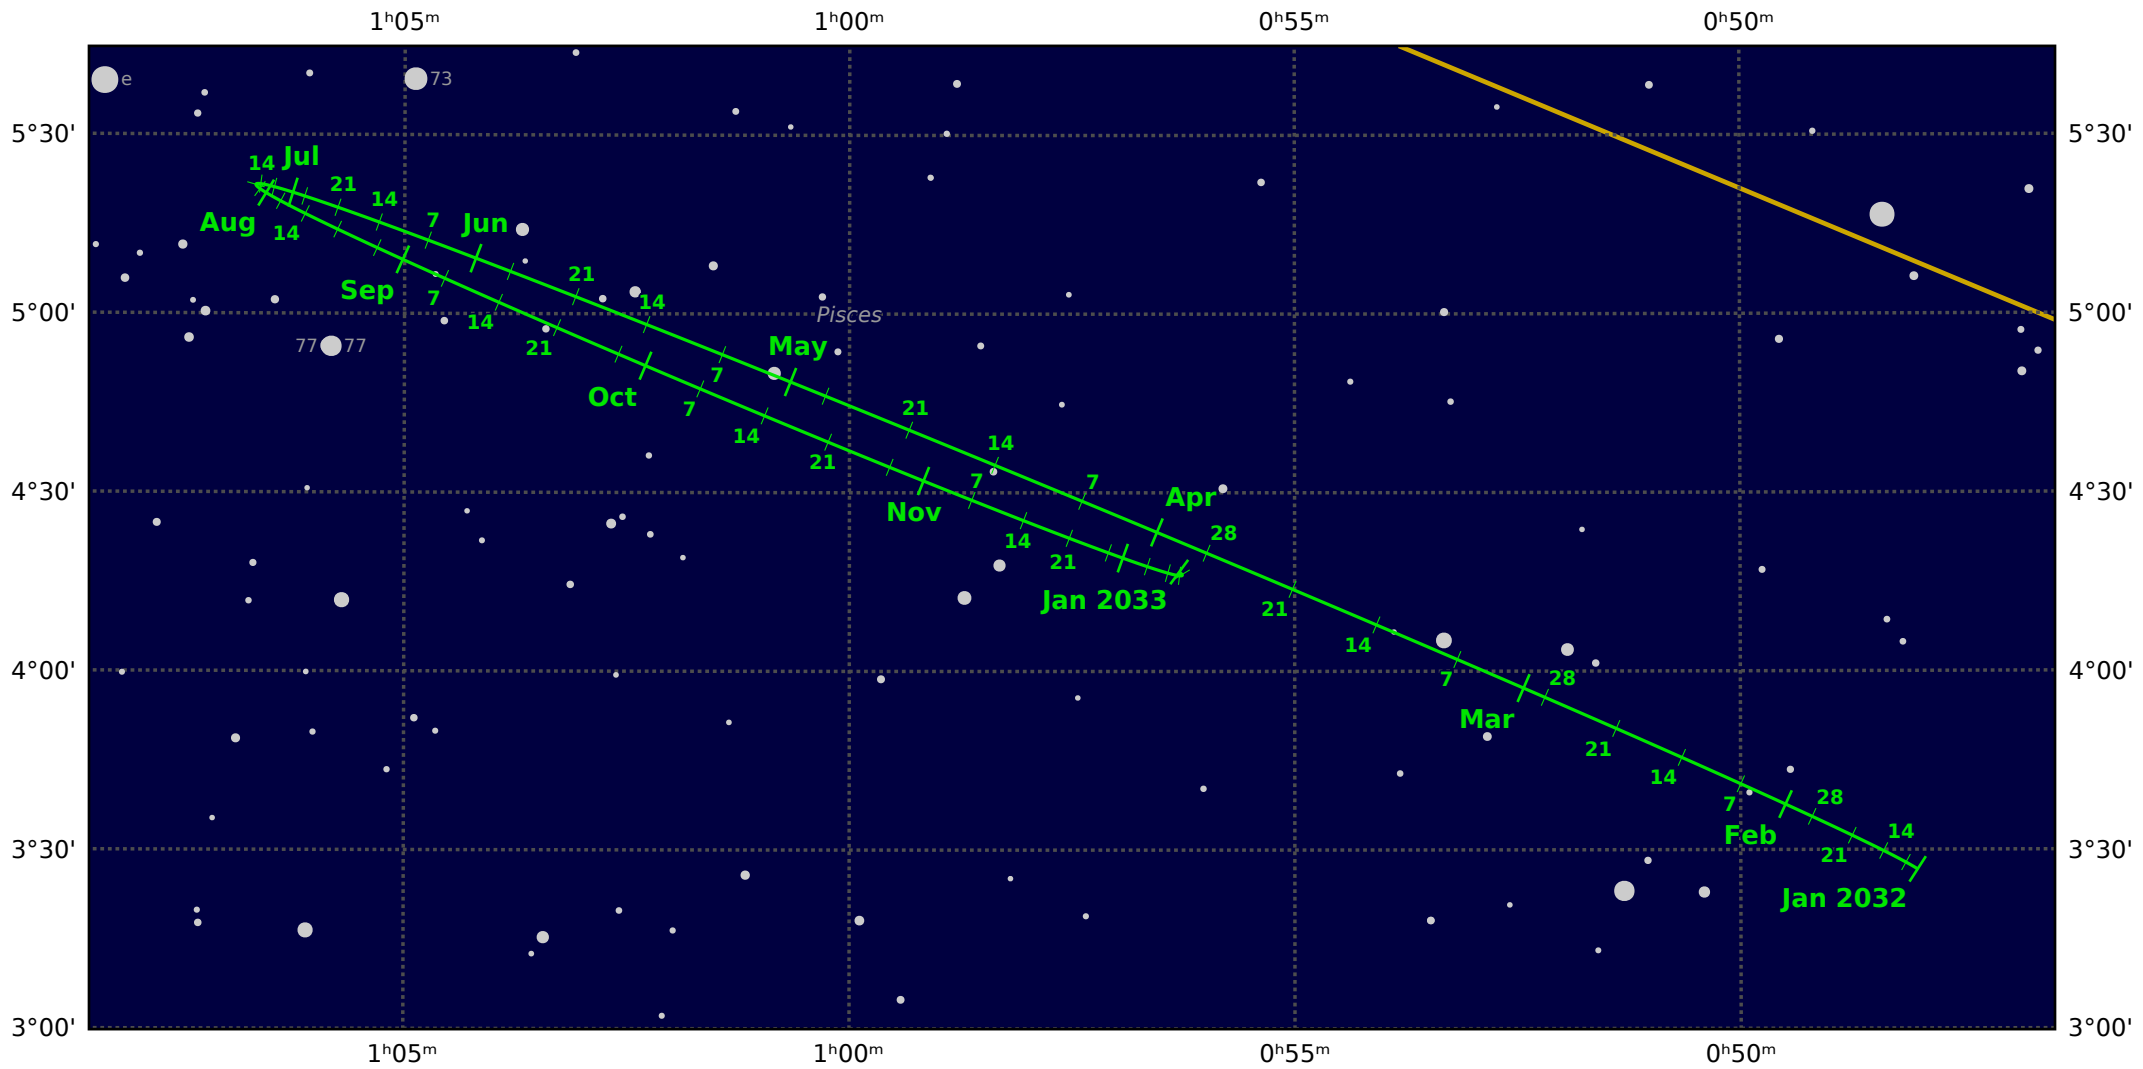

The path of Neptune in 2032

© Dominic Ford 2011-2020. Downloaded from <https://in-the-sky.org>

Magnitude scale: ● 10.5 ● 10.0 ● 9.5 ● 9.0 ● 8.5 ● 8.0 ● 7.5 ● 7.0 ● 6.5 ● 6.0 ● 5.5

— Ecliptic Plane — Galactic Plane