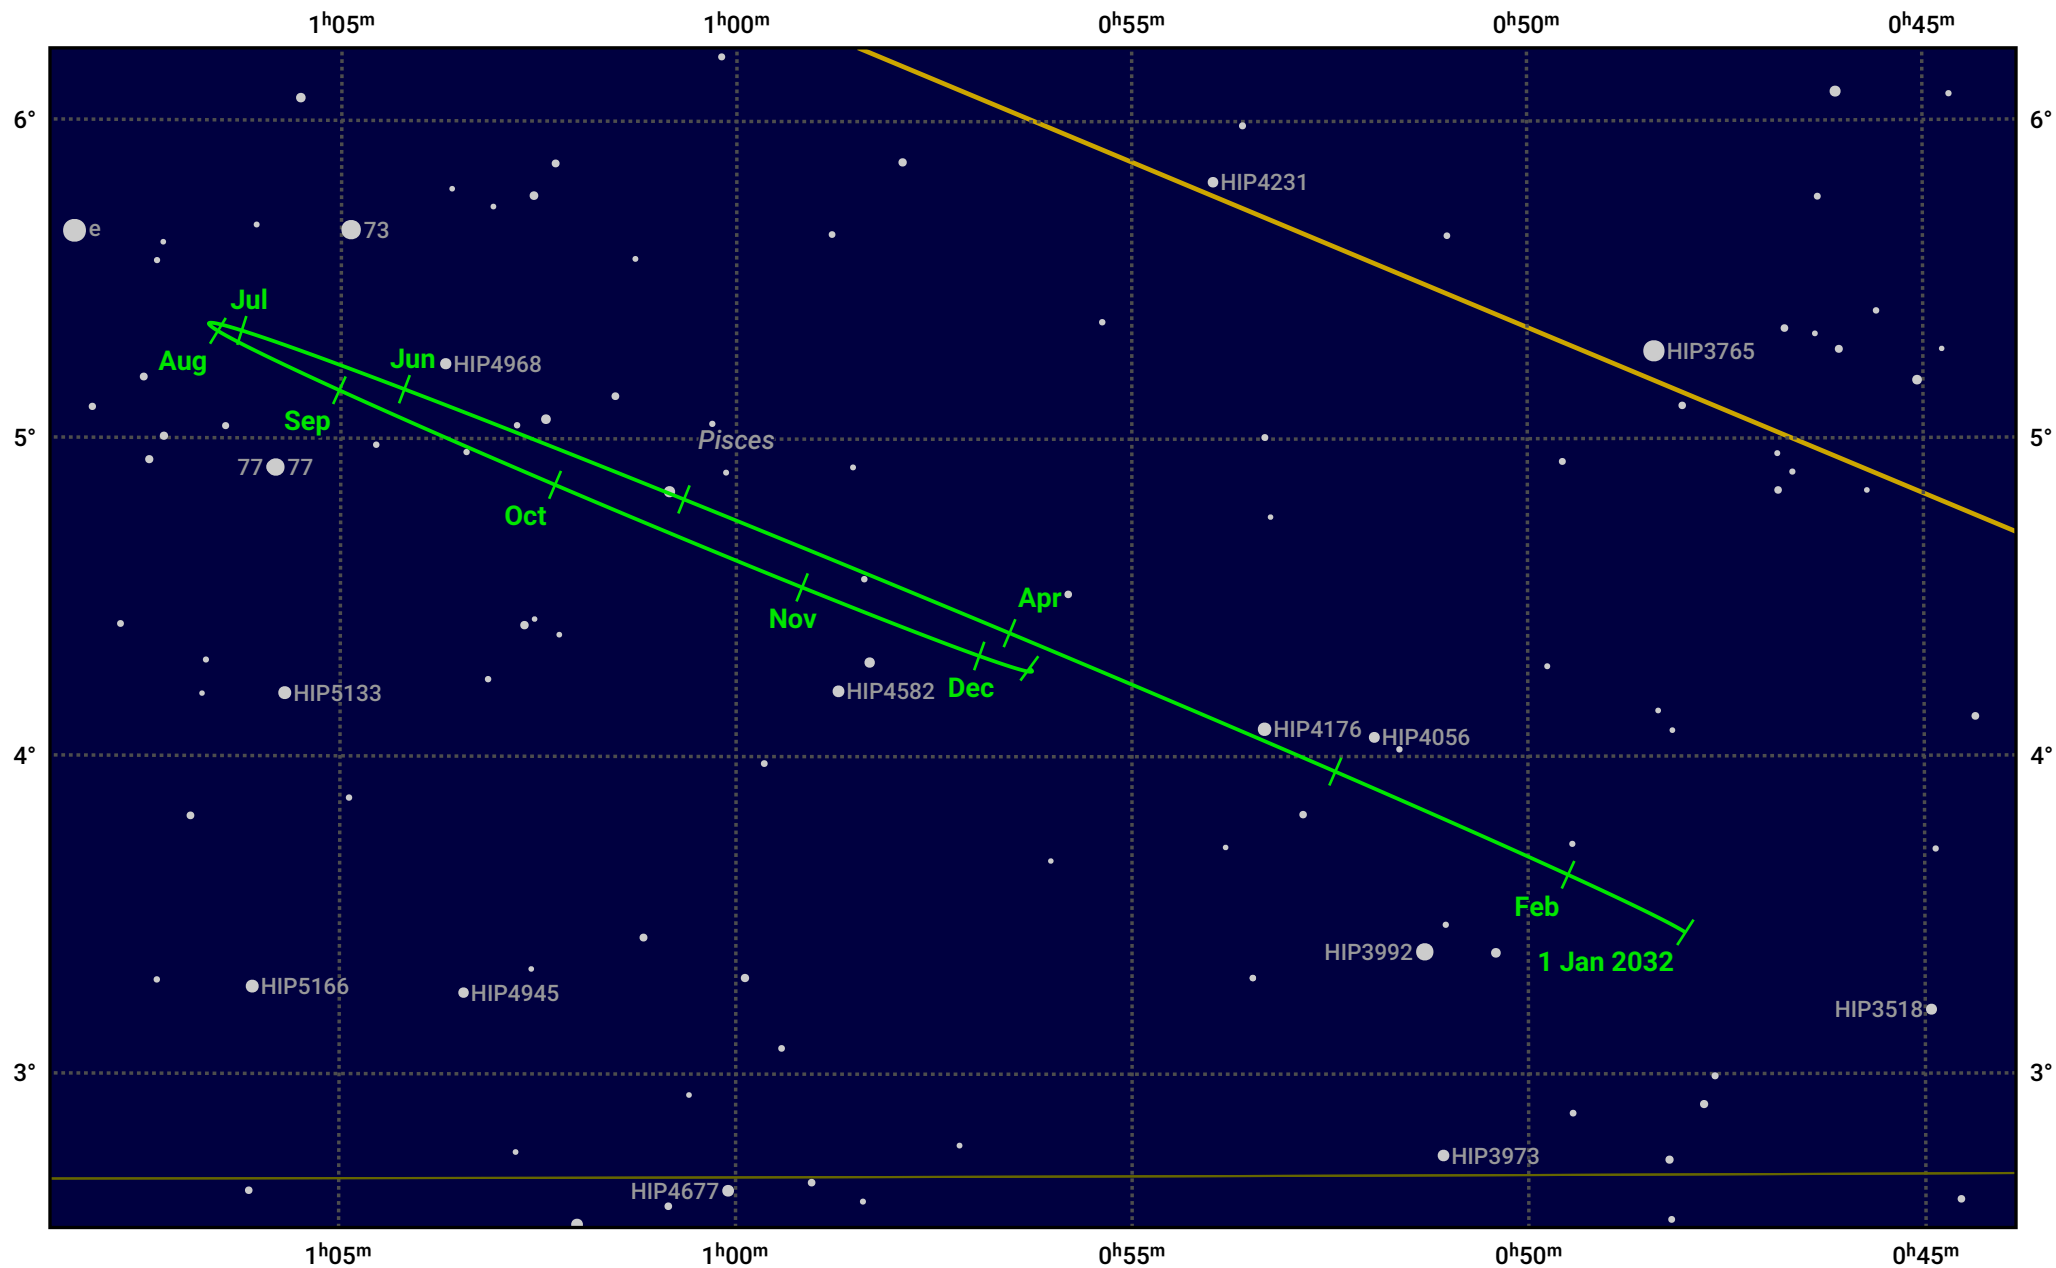

The path of Neptune in 2032

© Dominic Ford 2011–2023. Date markers placed at midnight UTC. Downloaded from <https://in-the-sky.org>

Magnitude scale: 10.0 9.0 8.0 7.0 6.0 5.0

Ecliptic Plane

Galaxy
 Bright nebula
 Open cluster
 Globular cluster

Date	Mag	Angular size
2032 Jan 1	7.9	2.3"
2032 Apr 1	8.0	2.2"
2032 Jul 1	7.9	2.3"
2032 Oct 1	7.8	2.4"
2033 Jan 1	7.9	2.3"