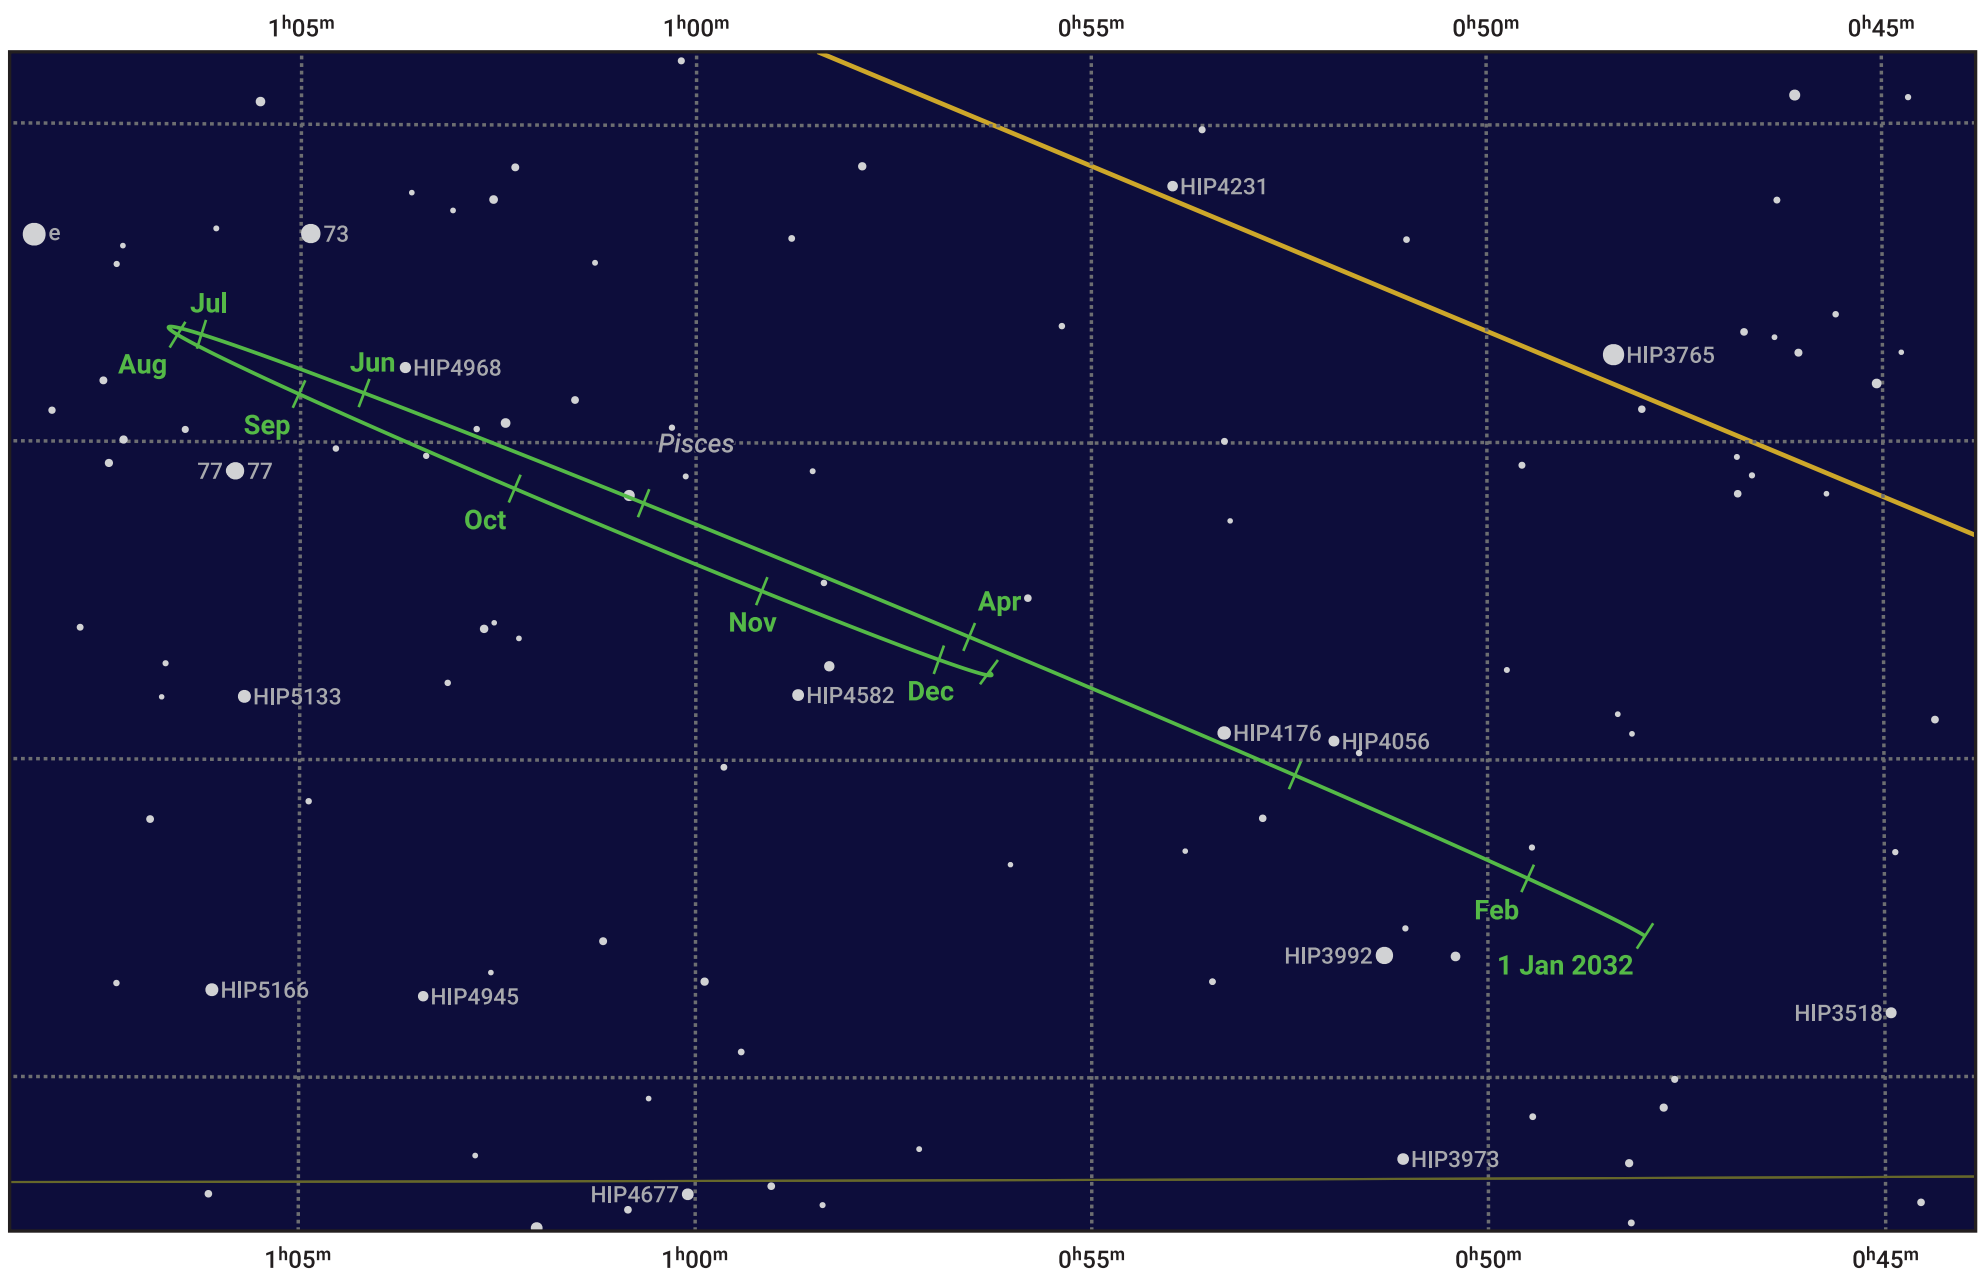

The path of Neptune in 2032

© Dominic Ford 2011–2023. Date markers placed at midnight UTC. Downloaded from <https://in-the-sky.org>

Magnitude scale: 10.0 9.0 8.0 7.0 6.0 5.0

Ecliptic Plane

- Galaxy
- Bright nebula
- Open cluster
- Globular cluster

Date	Mag	Angular size
2032 Jan 1	7.9	2.3"
2032 Apr 1	8.0	2.2"
2032 Jul 1	7.9	2.3"
2032 Oct 1	7.8	2.4"
2033 Jan 1	7.9	2.3"