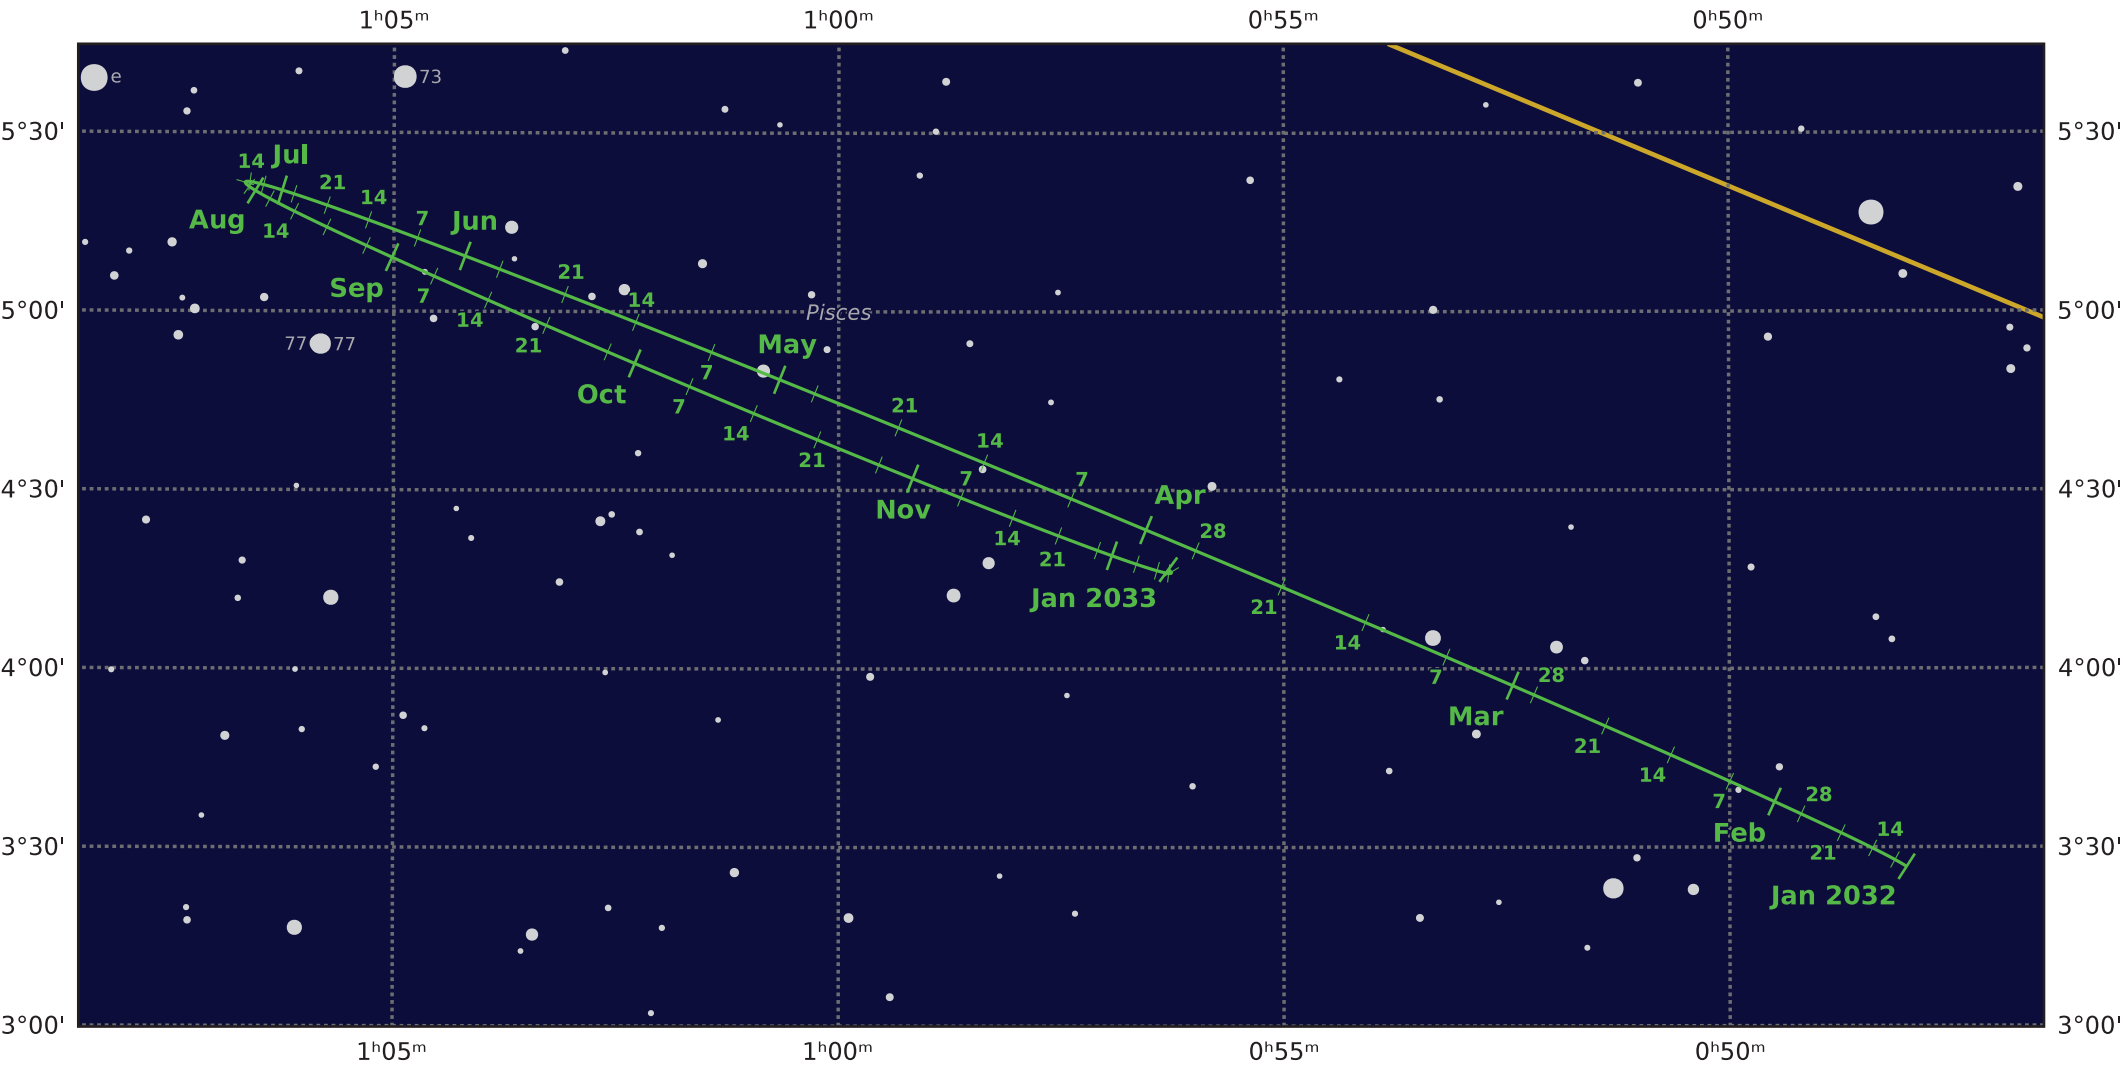

# The path of Neptune in 2032

© Dominic Ford 2011–2020. Downloaded from <https://in-the-sky.org>

Magnitude scale: ● 10.5 ● 10.0 ● 9.5 ● 9.0 ● 8.5 ● 8.0 ● 7.5 ● 7.0 ● 6.5 ● 6.0 ● 5.5

— Ecliptic Plane — Galactic Plane