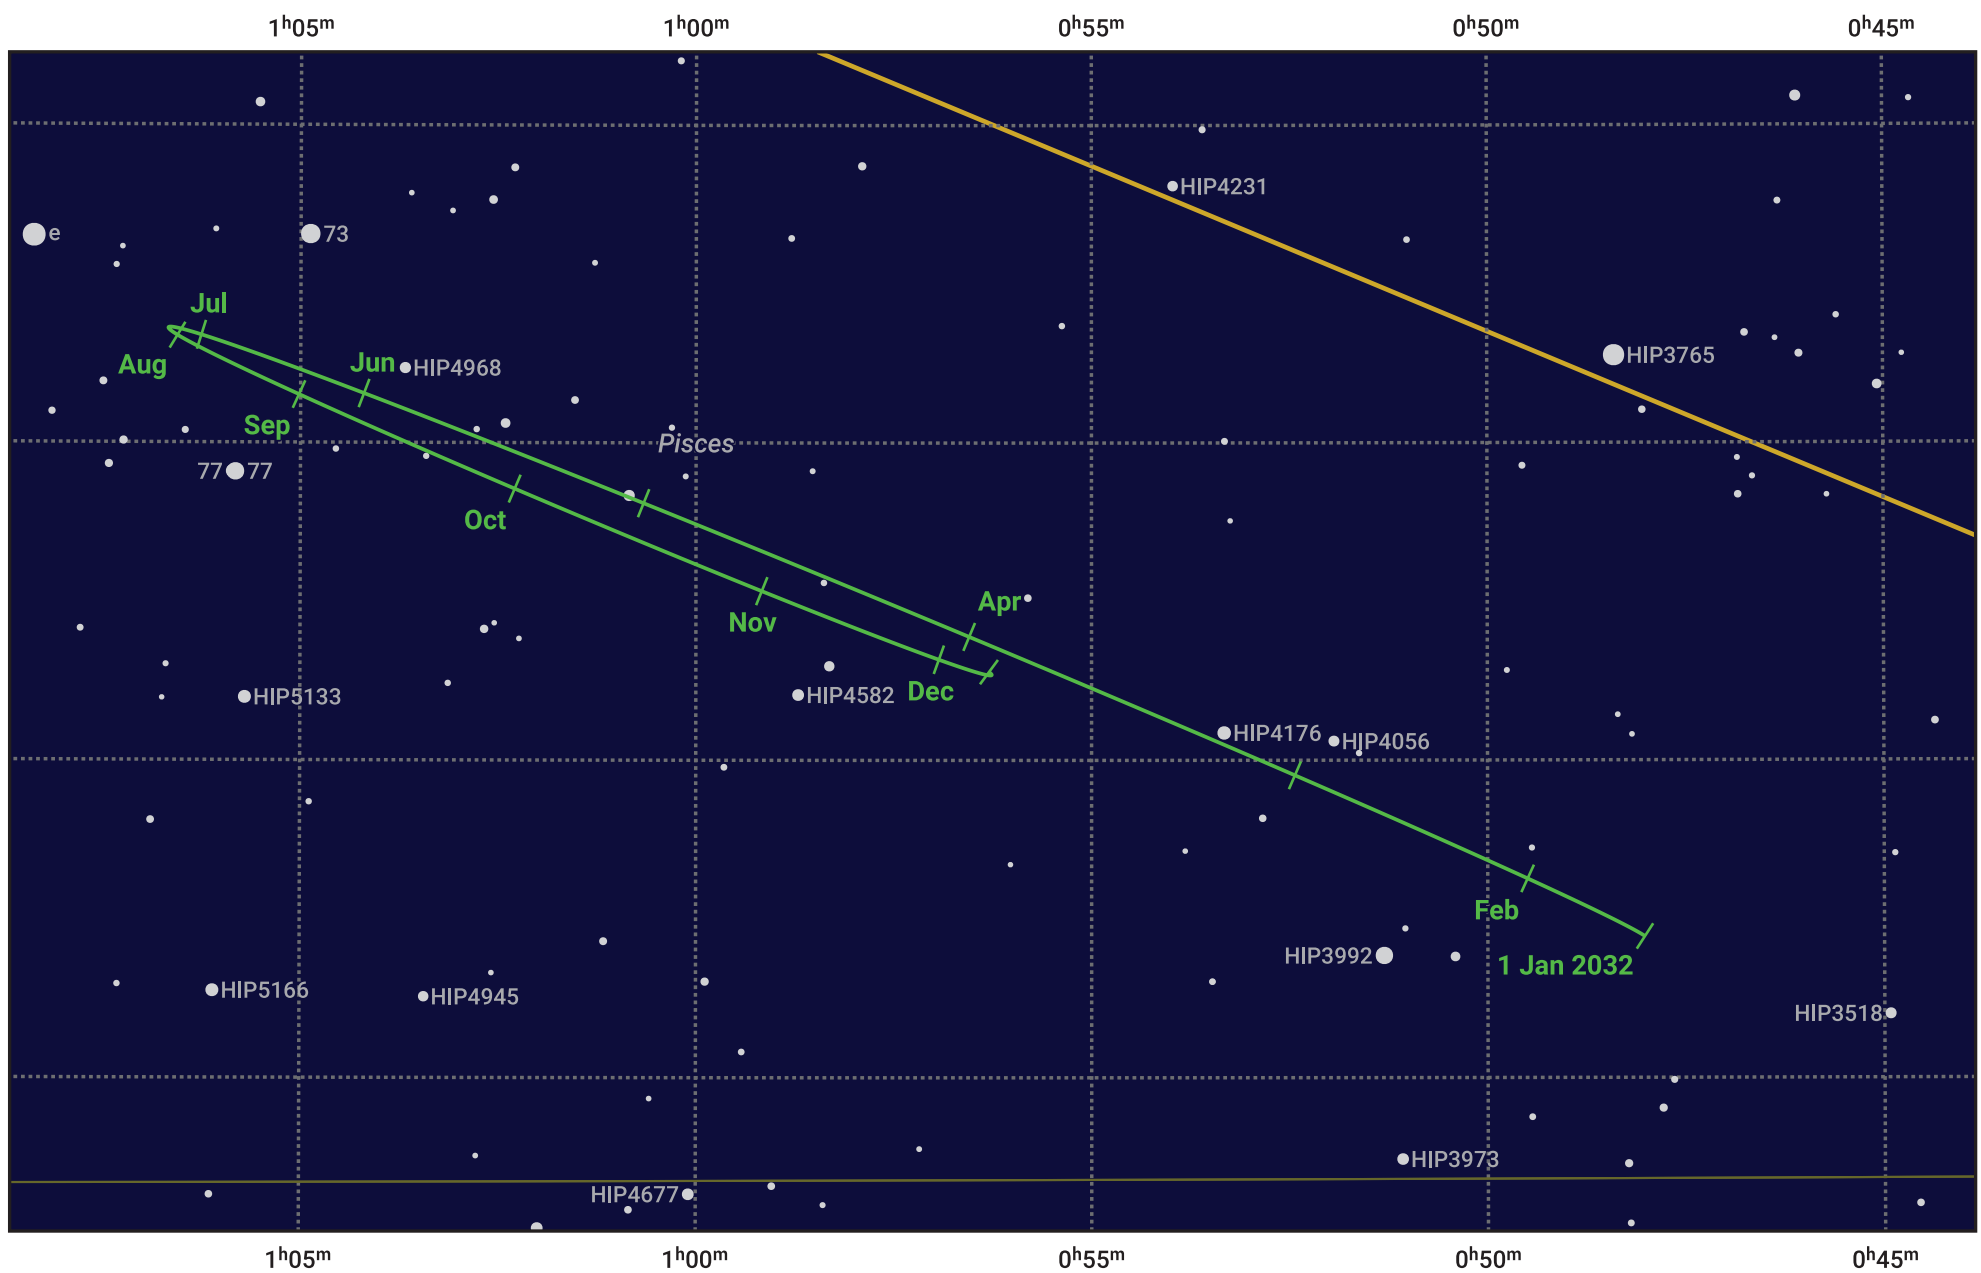

The path of Neptune in 2032

© Dominic Ford 2011–2024. Date markers placed at midnight UTC. Downloaded from <https://in-the-sky.org>

Magnitude scale: 10.0 9.0 8.0 7.0 6.0 5.0

Ecliptic Plane

- Galaxy
- Bright nebula
- Open cluster
- Globular cluster

Date	Mag	Angular size
2032 Jan 1	7.9	2.3"
2032 Apr 1	8.0	2.2"
2032 Jul 1	7.9	2.3"
2032 Oct 1	7.8	2.4"
2033 Jan 1	7.9	2.3"