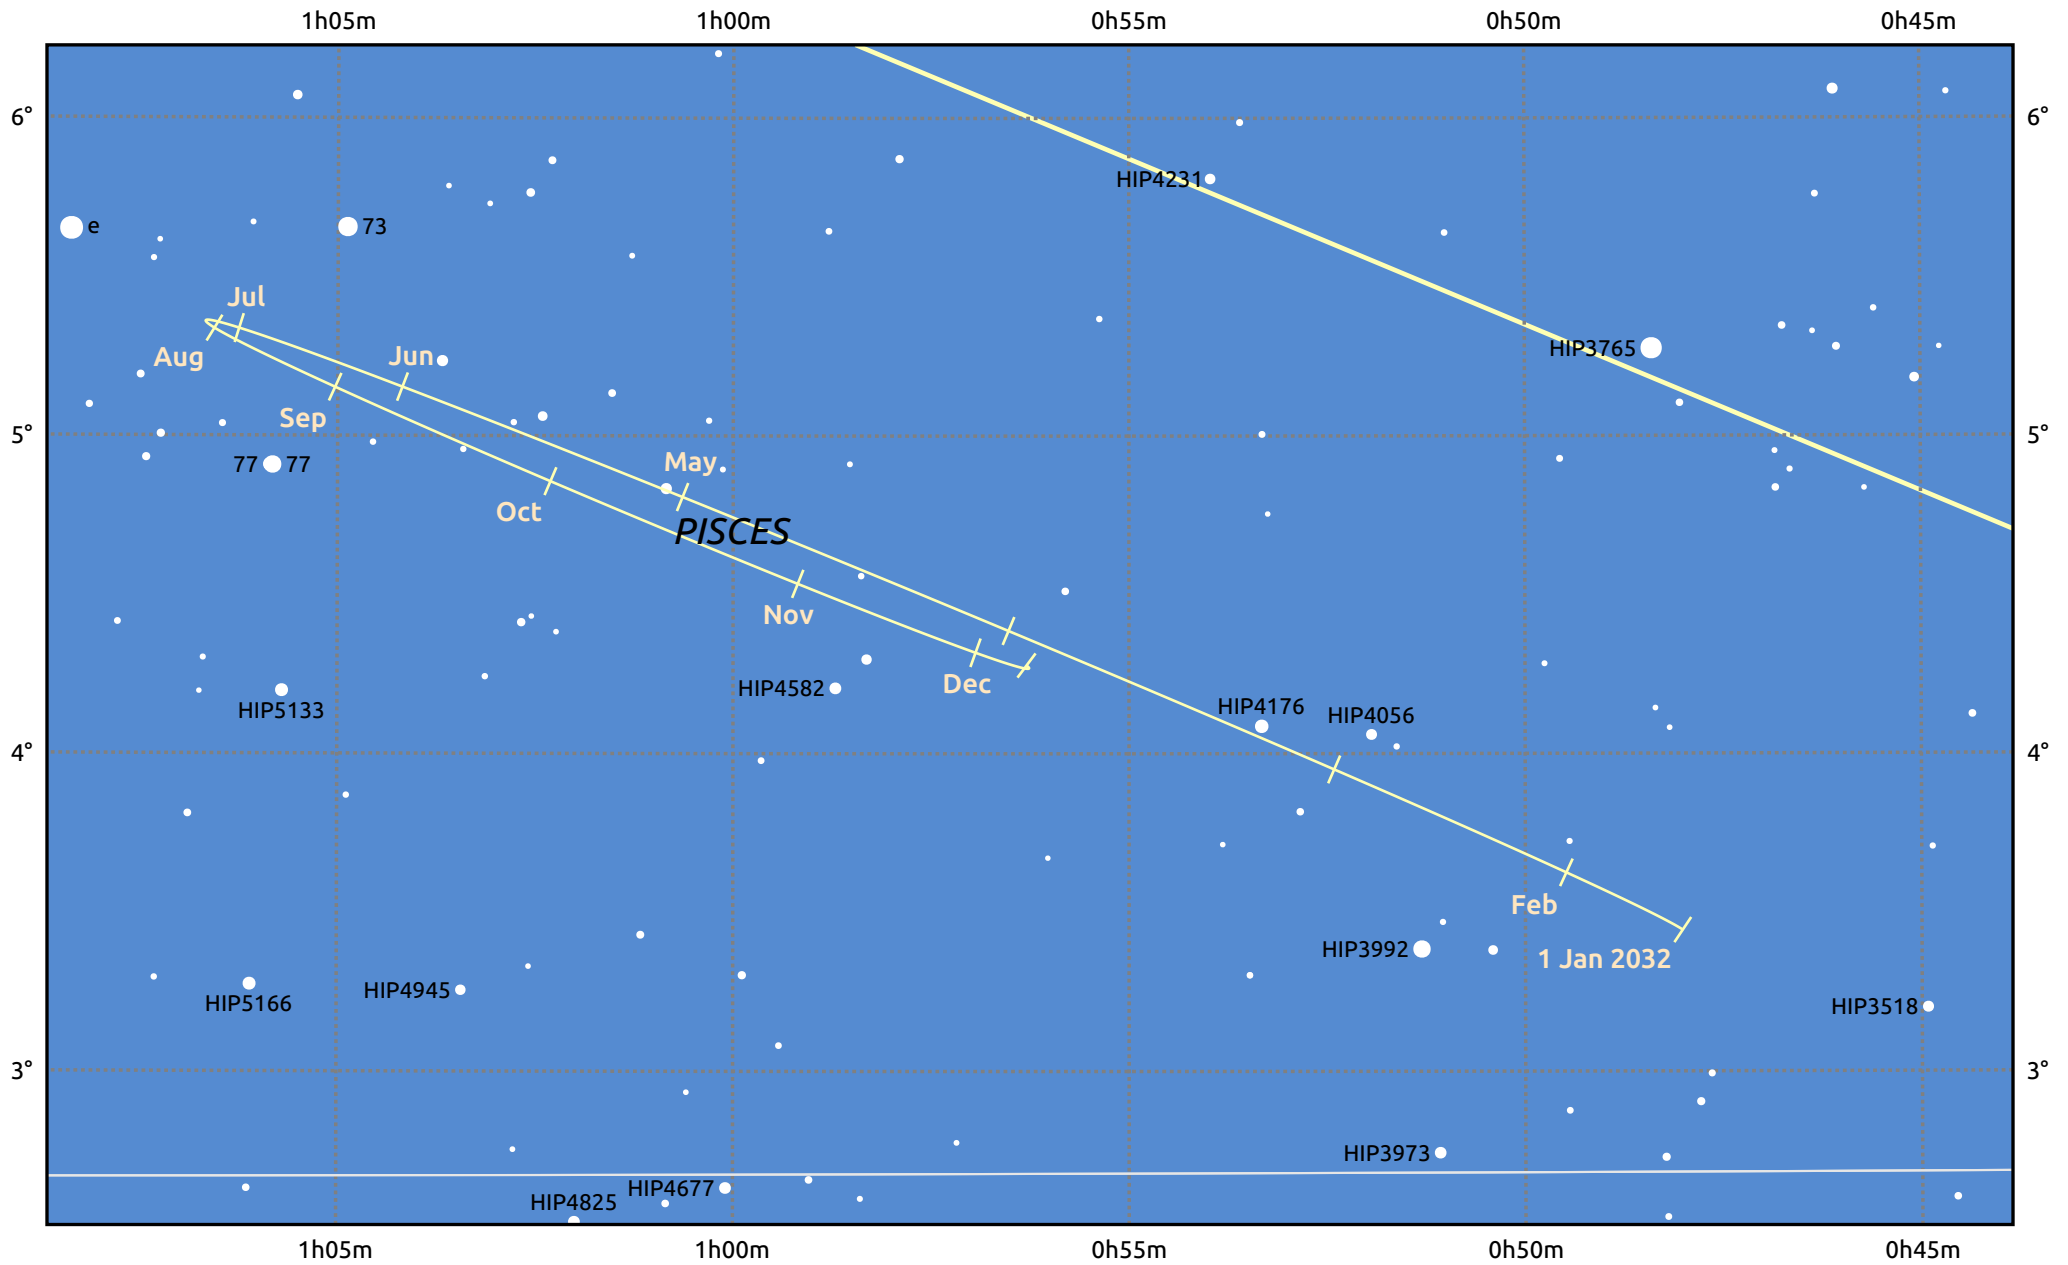

# The path of Neptune in 2032

© Dominic Ford 2011–2025. Date markers placed at midnight UTC. Downloaded from <https://in-the-sky.org>

Magnitude scale: ● 10.0 ● 9.0 ● 8.0 ● 7.0 ● 6.0 ● 5.0

— Ecliptic Plane

Galaxy Bright nebula Open cluster Globular cluster Planetary nebula

| Date       | Mag | Angular size |
|------------|-----|--------------|
| 2032 Jan 1 | 7.9 | 2.3"         |
| 2032 Apr 1 | 8.0 | 2.2"         |
| 2032 Jul 1 | 7.9 | 2.3"         |
| 2032 Oct 1 | 7.8 | 2.4"         |
| 2033 Jan 1 | 7.9 | 2.3"         |