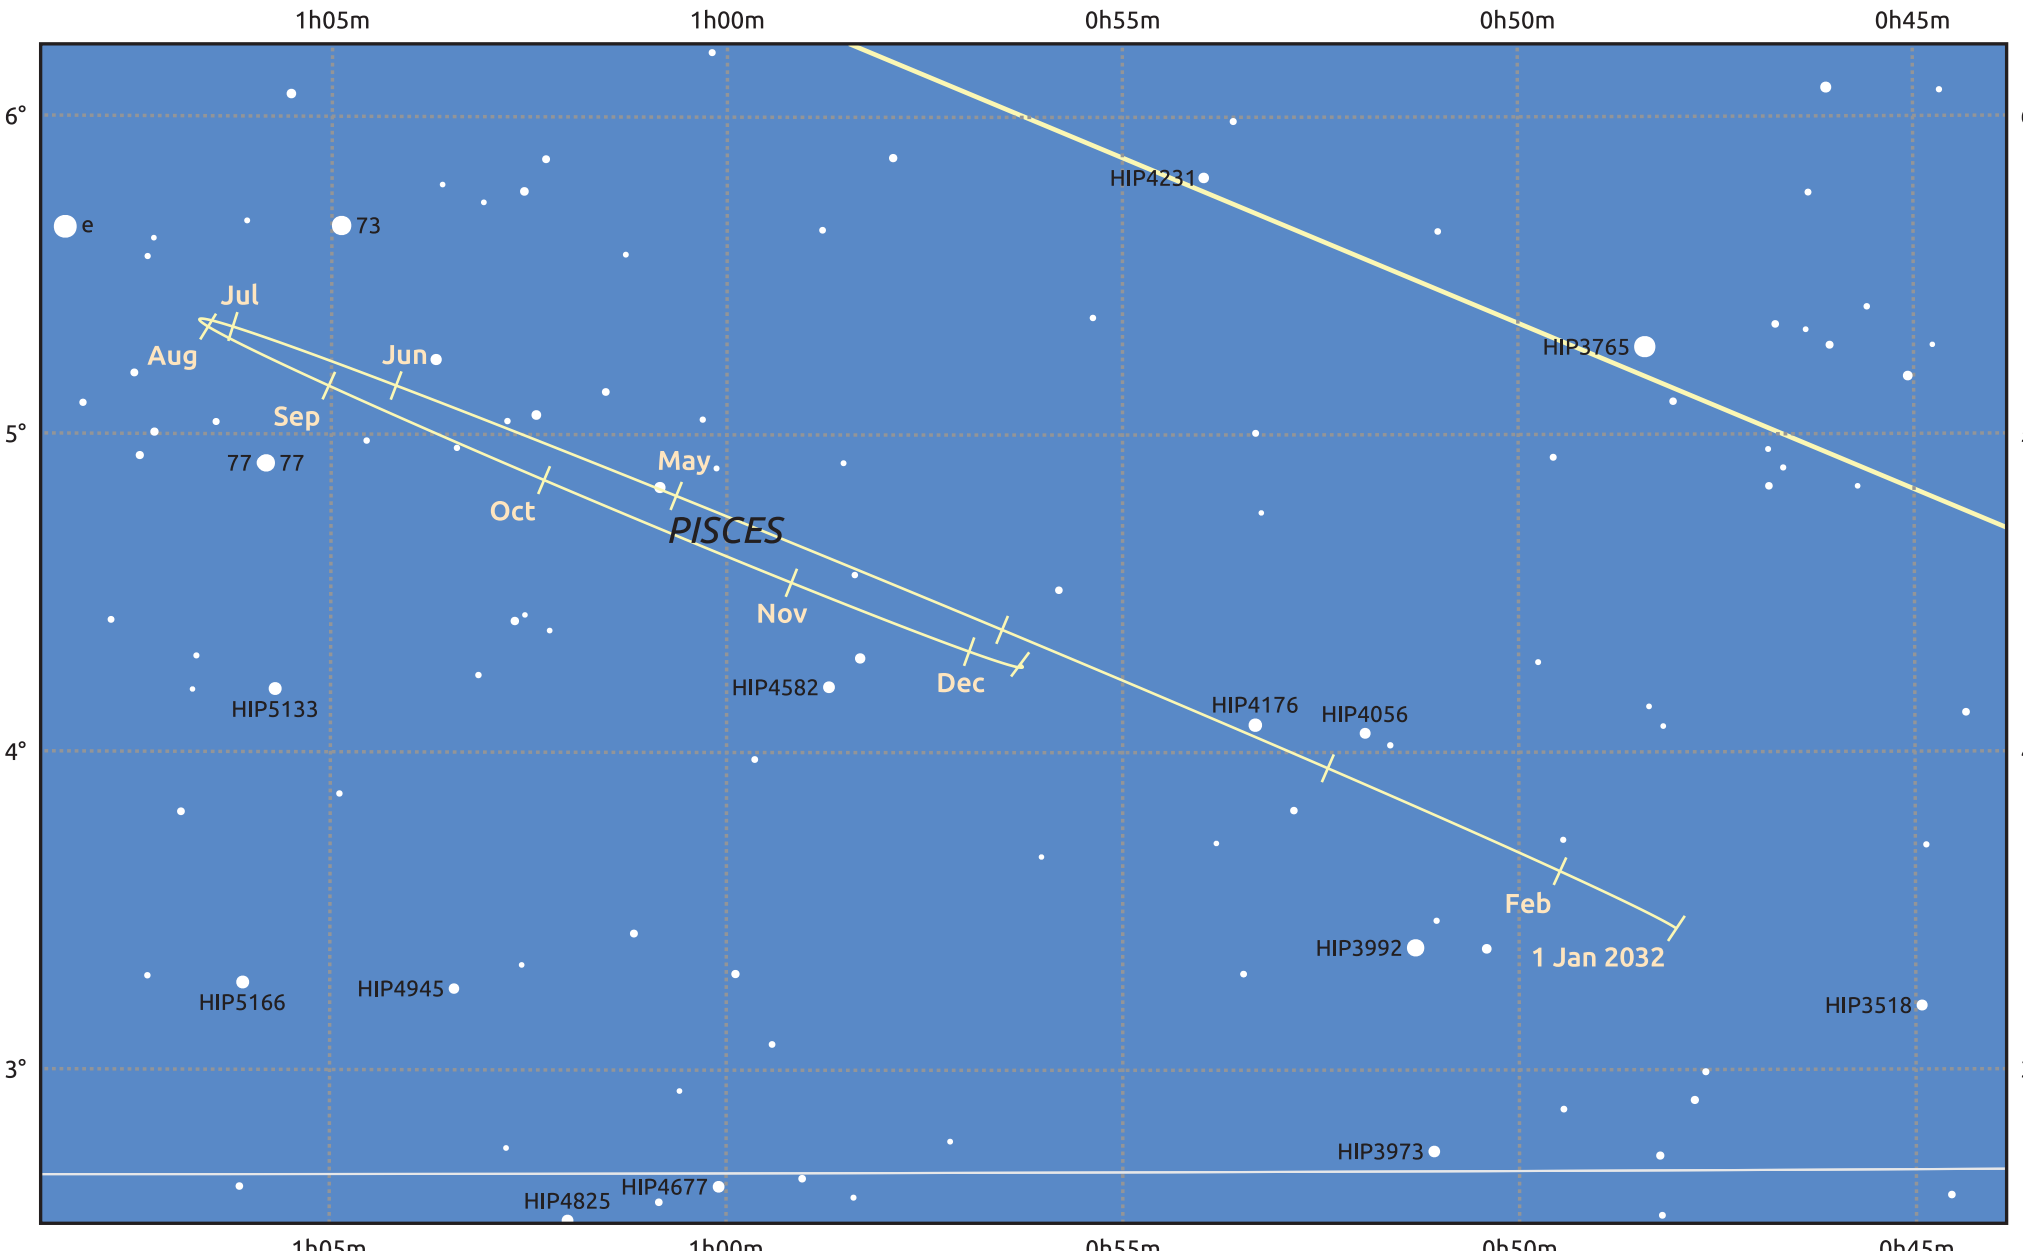

The path of Neptune in 2032

© Dominic Ford 2011–2025. Date markers placed at midnight UTC. Downloaded from <https://in-the-sky.org>

Magnitude scale: •10.0 •9.0 •8.0 •7.0 ●6.0 ●5.0

— Ecliptic Plane

Galaxy Bright nebula Open cluster Globular cluster Planetary nebula

Date	Mag	Angular size
2032 Jan 1	7.9	2.3"
2032 Apr 1	8.0	2.2"
2032 Jul 1	7.9	2.3"
2032 Oct 1	7.8	2.4"
2033 Jan 1	7.9	2.3"