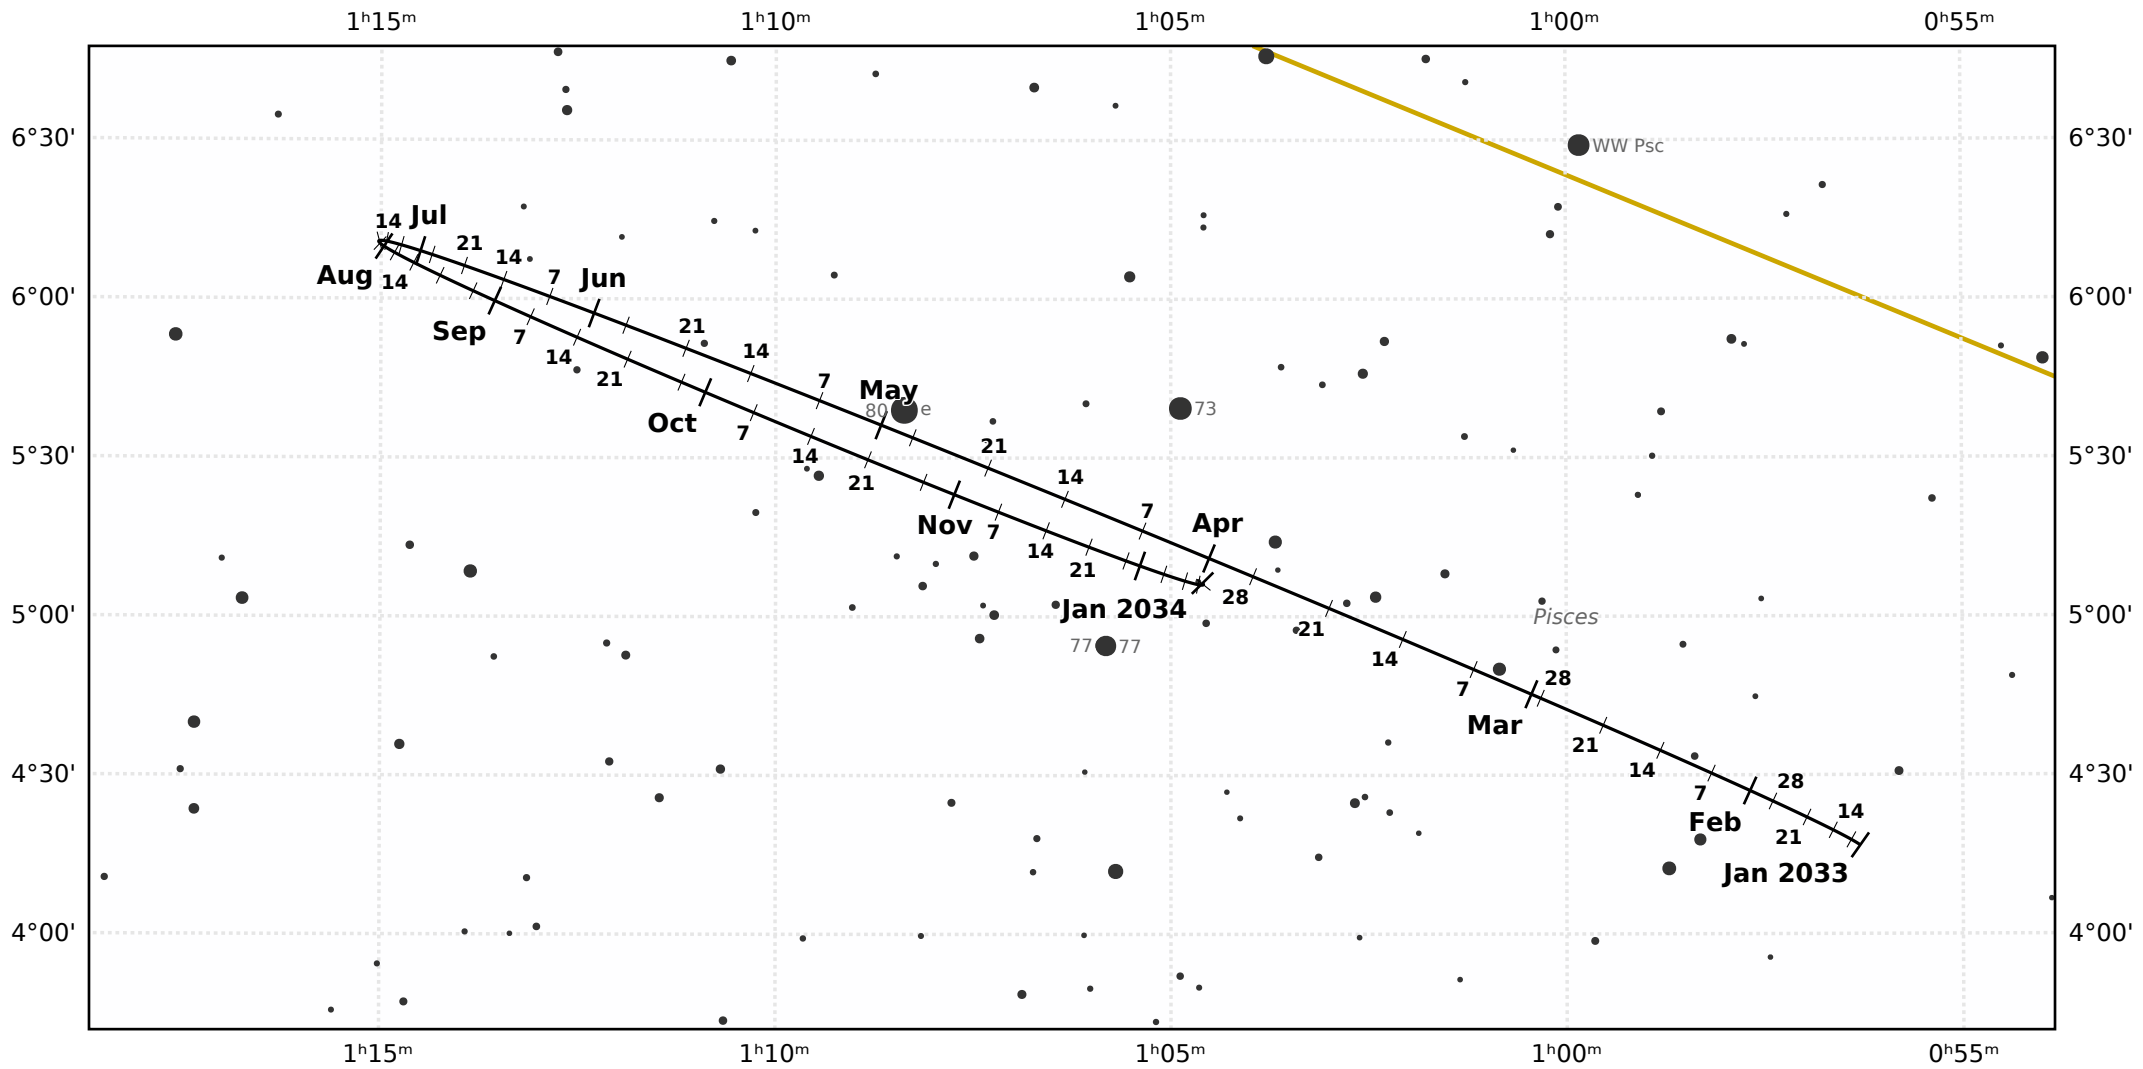

The path of Neptune in 2033

© Dominic Ford 2011-2020. Downloaded from <https://in-the-sky.org>

Magnitude scale: •10.5 •10.0 •9.5 •9.0 •8.5 •8.0 •7.5 •7.0 ●6.5 ●6.0 ●5.5

— The Equator — Ecliptic Plane — Galactic Plane