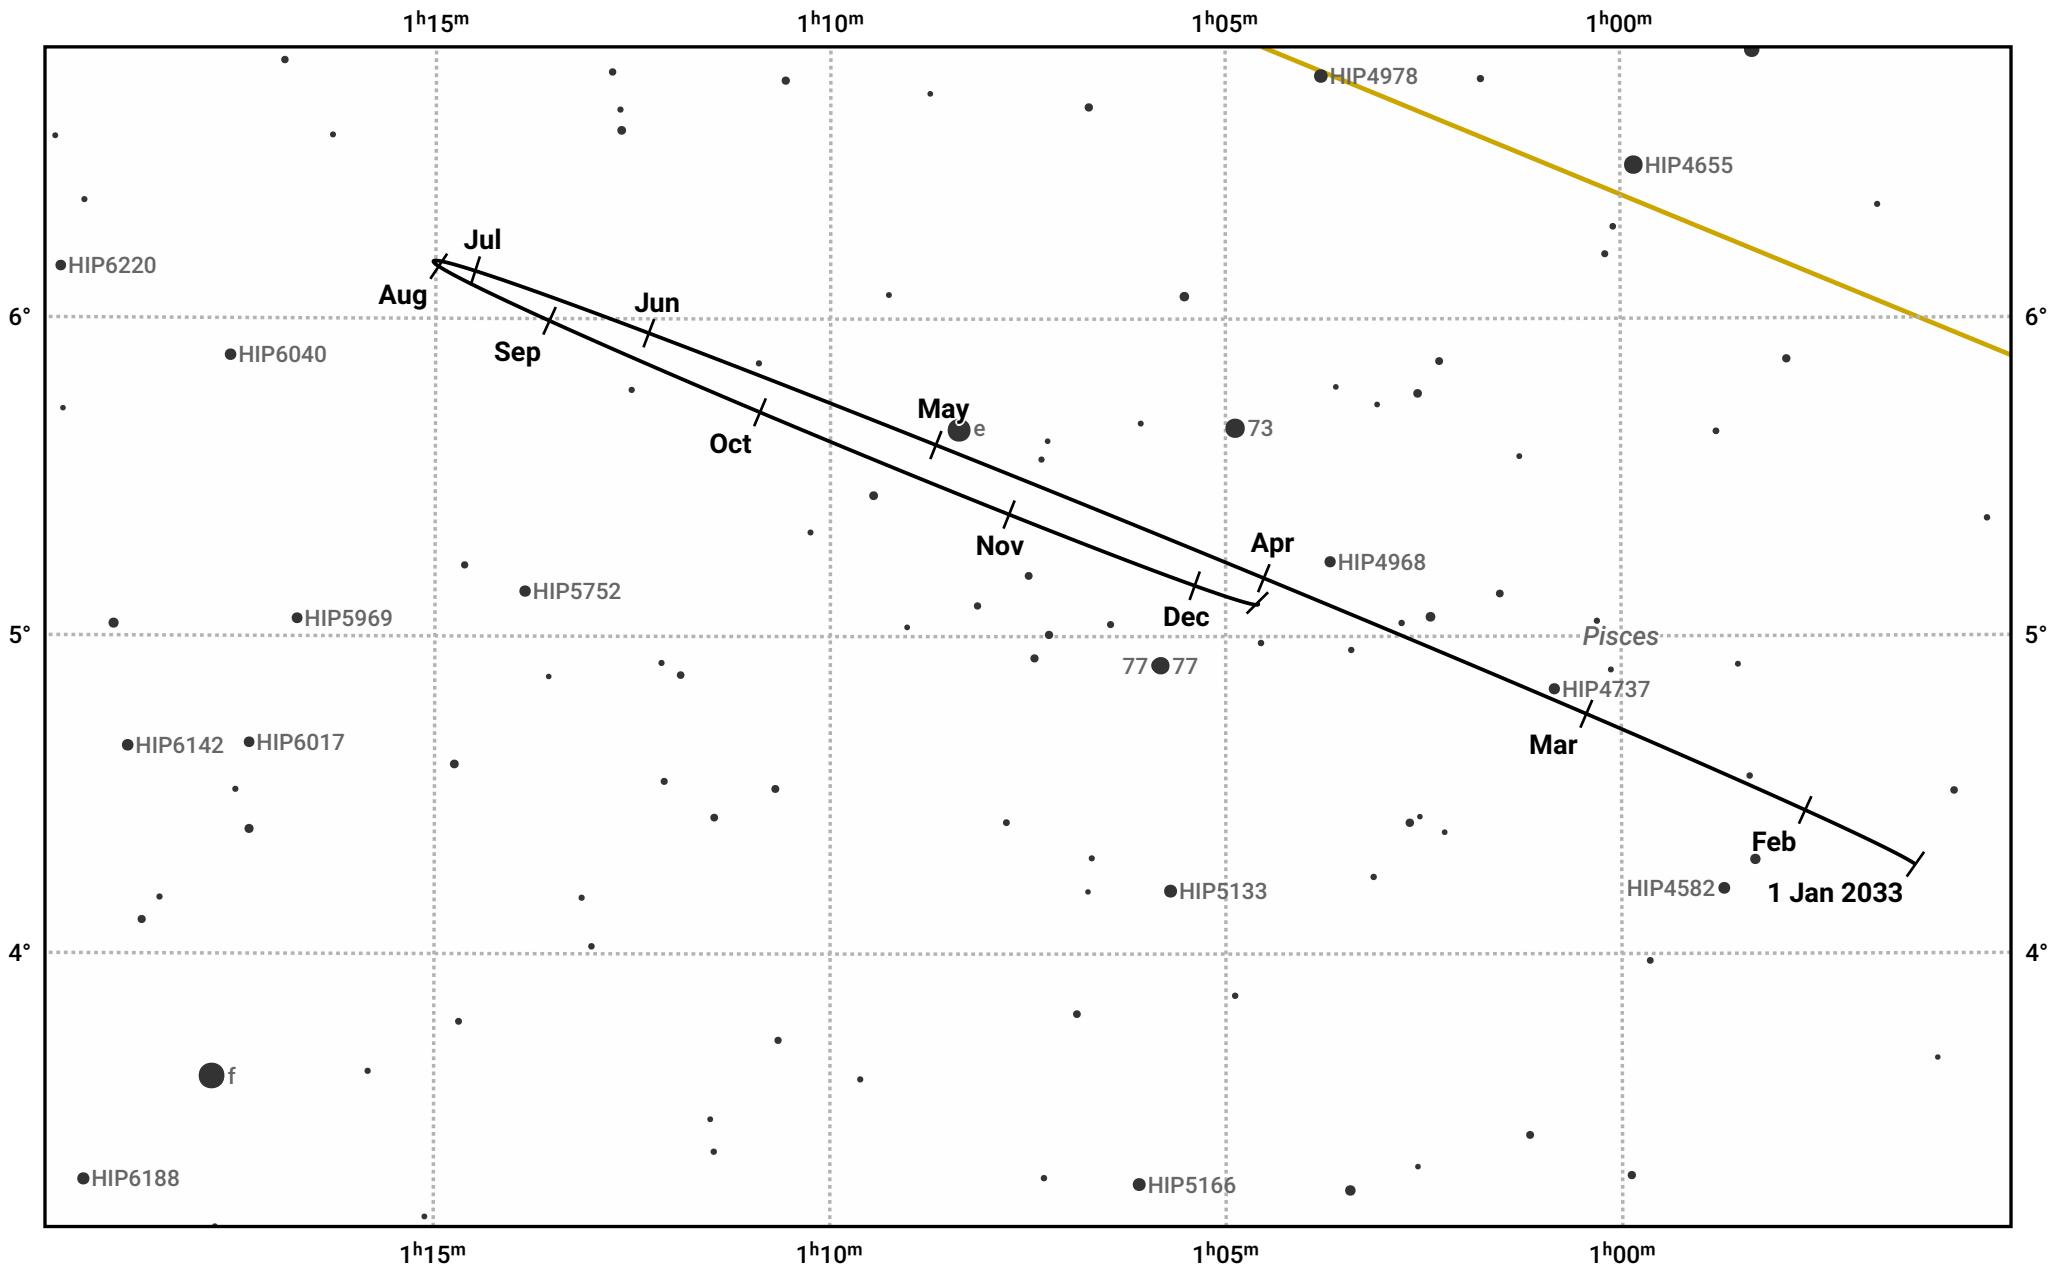

The path of Neptune in 2033

© Dominic Ford 2011–2024. Date markers placed at midnight UTC. Downloaded from <https://in-the-sky.org>

Magnitude scale: ● 10.0 ● 9.0 ● 8.0 ● 7.0 ● 6.0 ● 5.0

— Ecliptic Plane

● Galaxy ■ Bright nebula ● Open cluster ⊕ Globular cluster

Date	Mag	Angular size
2033 Jan 1	7.9	2.3"
2033 Apr 1	8.0	2.2"
2033 Jul 1	7.9	2.3"
2033 Oct 1	7.8	2.4"
2034 Jan 1	7.9	2.3"