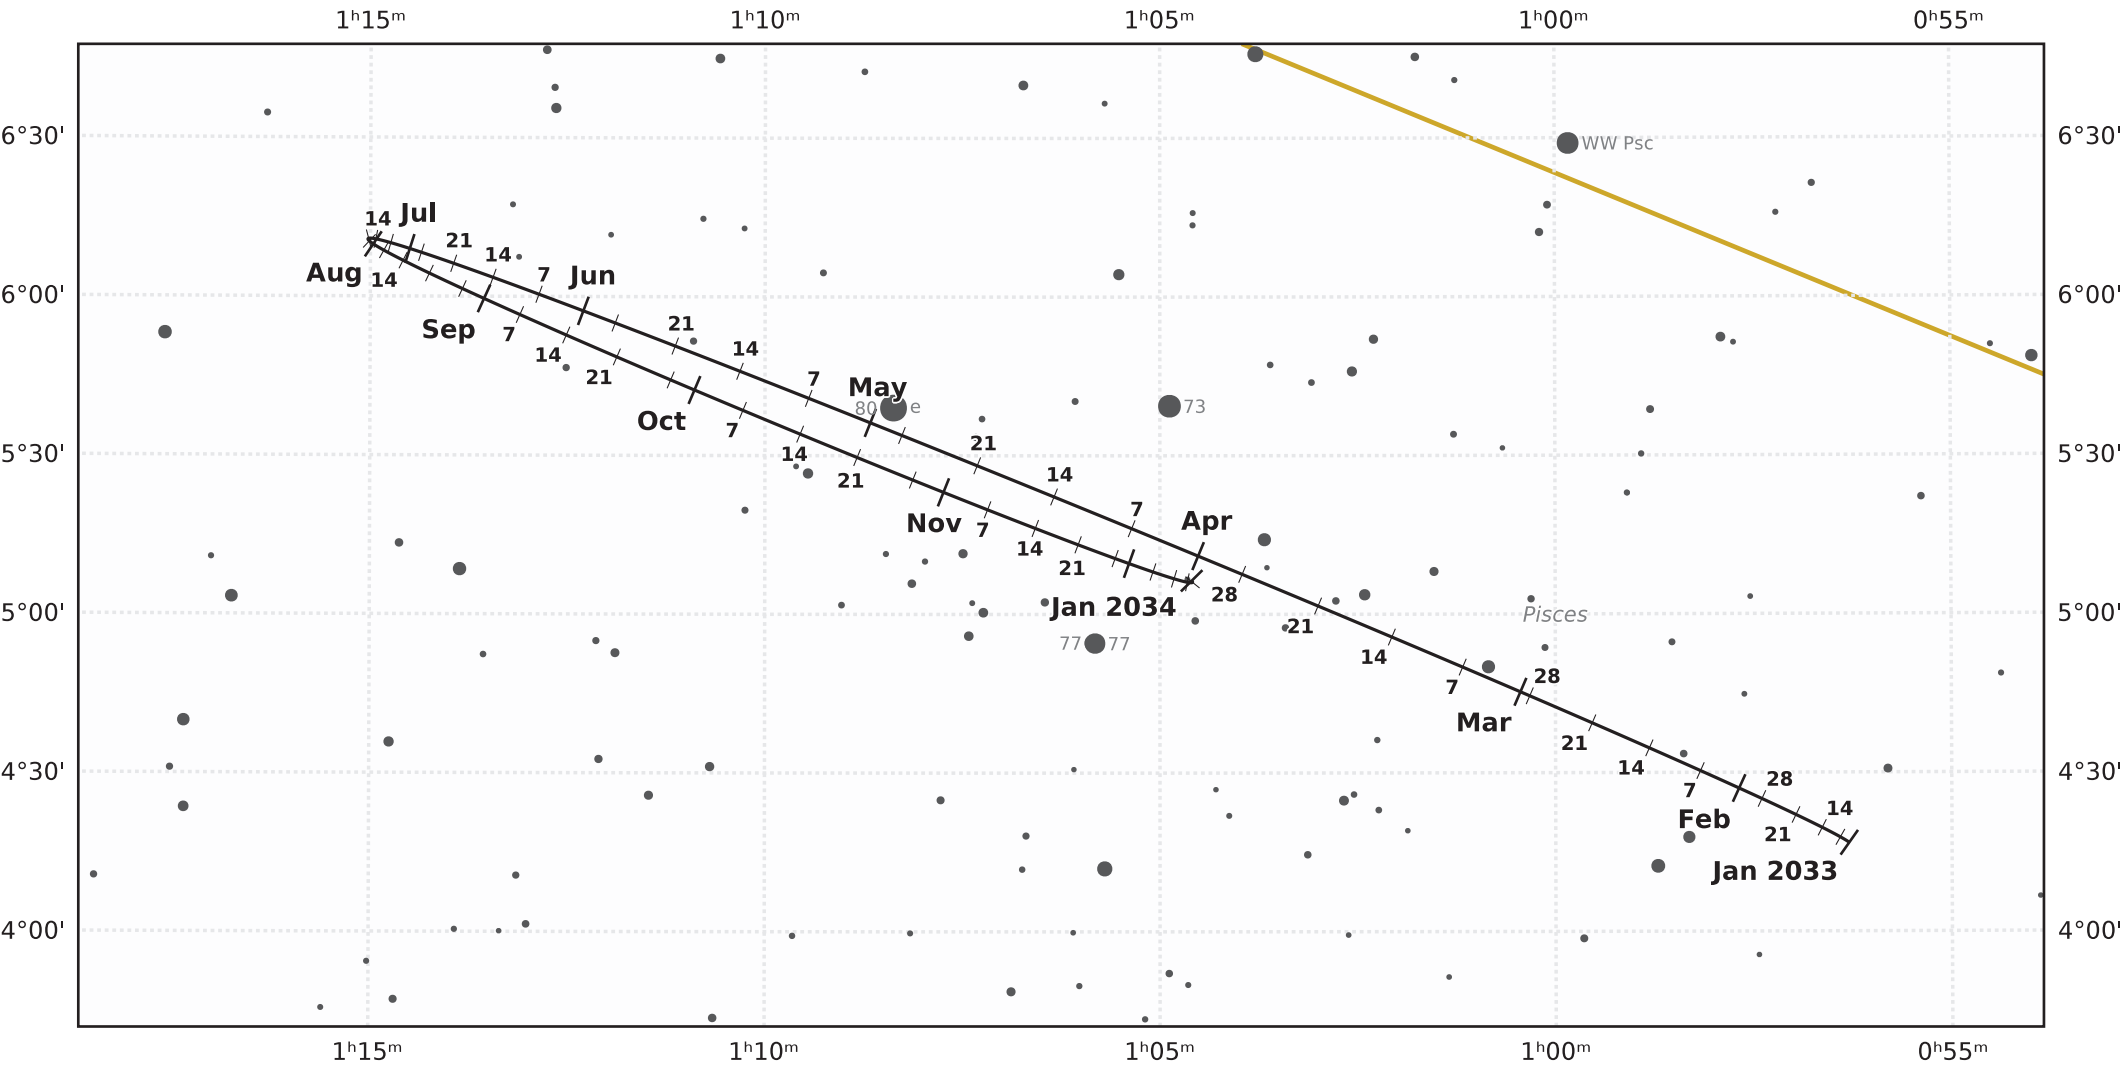

The path of Neptune in 2033

© Dominic Ford 2011–2020. Downloaded from <https://in-the-sky.org>

Magnitude scale: •10.5 •10.0 •9.5 •9.0 •8.5 •8.0 •7.5 •7.0 •6.5 ●6.0 ●5.5

— The Equator — Ecliptic Plane — Galactic Plane