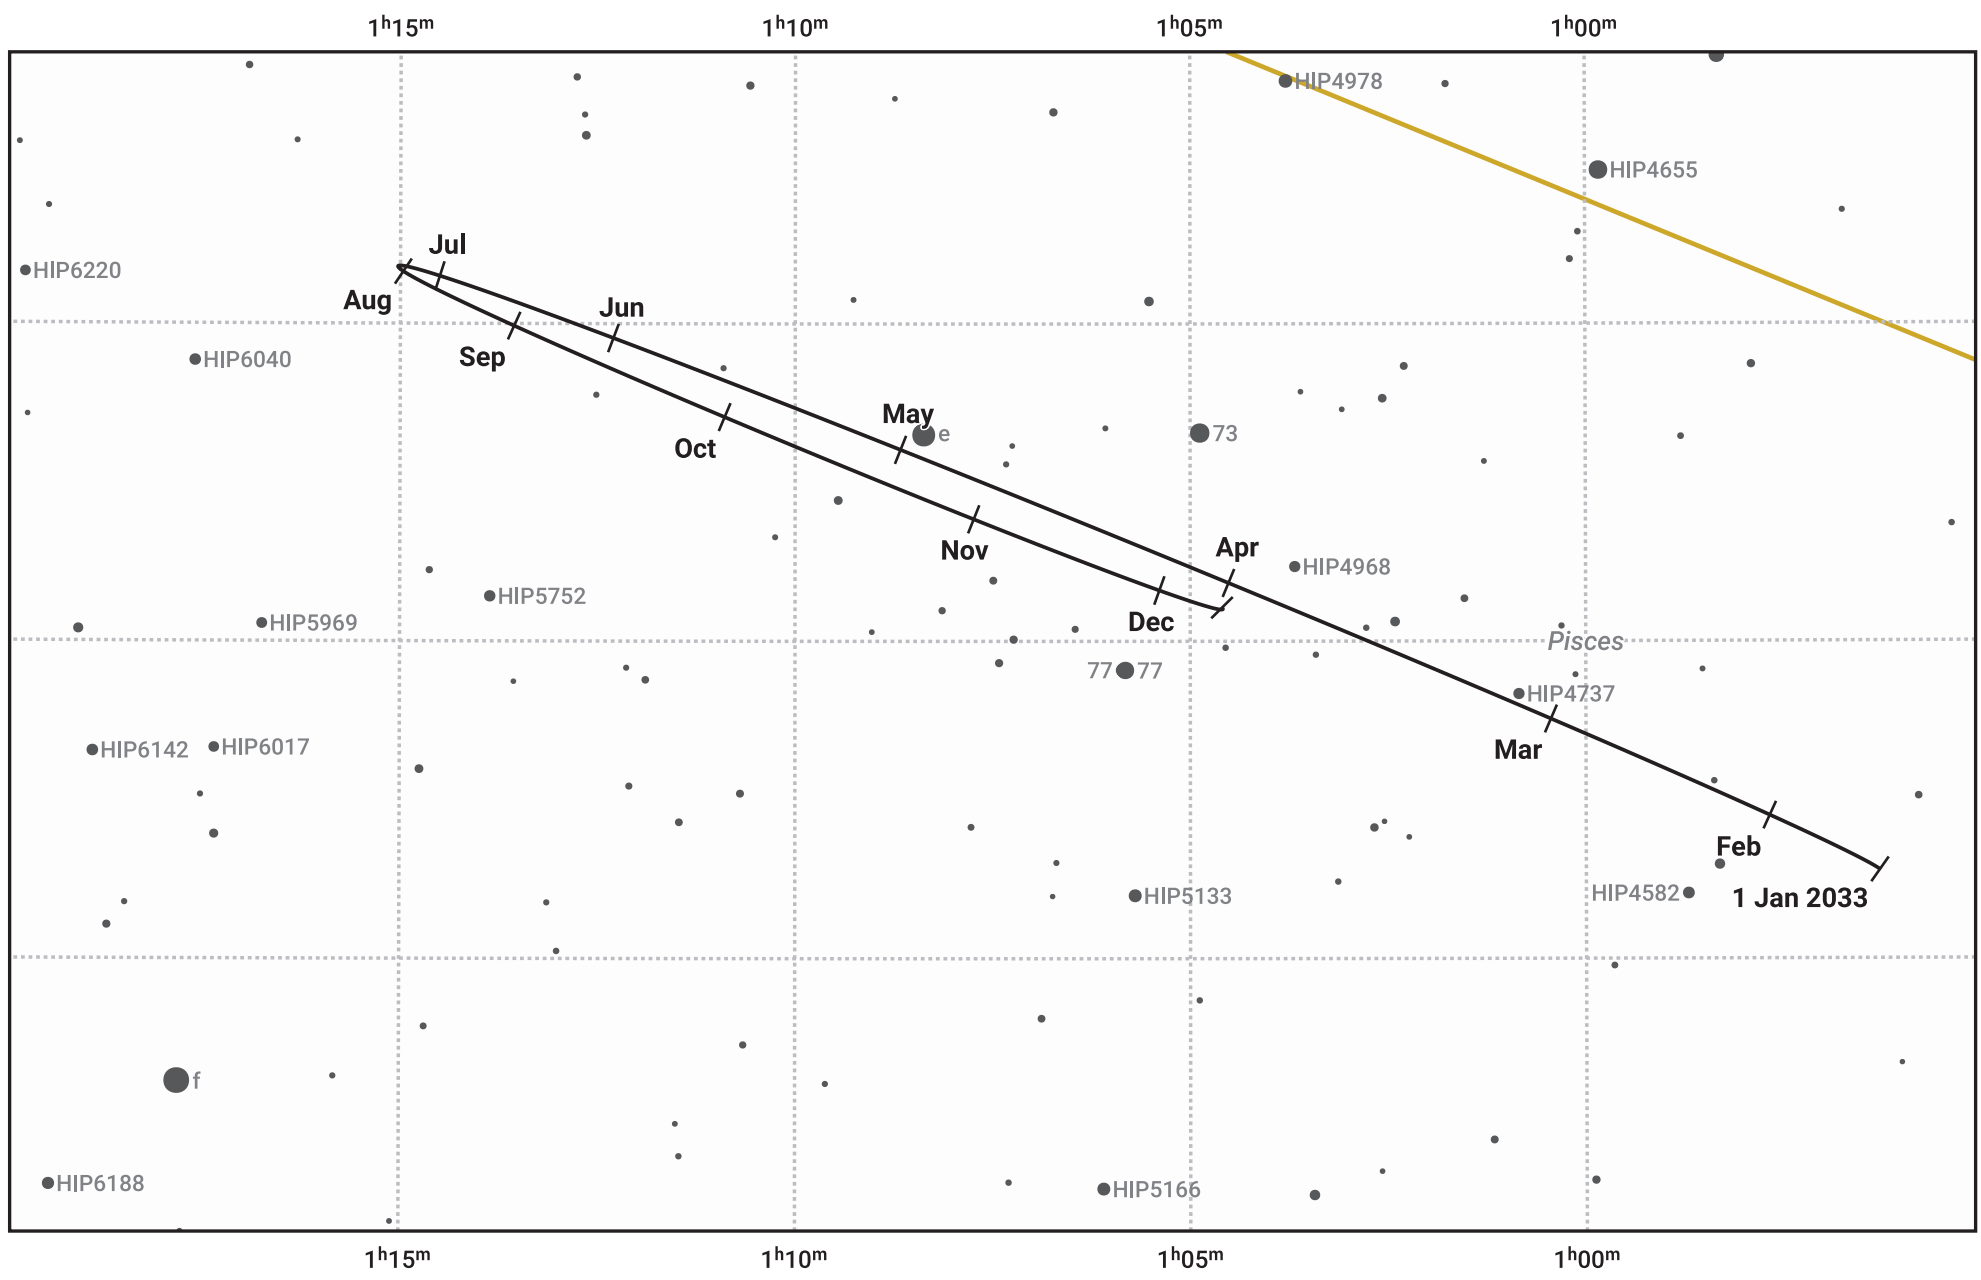

The path of Neptune in 2033

© Dominic Ford 2011–2024. Date markers placed at midnight UTC. Downloaded from <https://in-the-sky.org>

Magnitude scale: 10.0 9.0 8.0 7.0 6.0 5.0

Ecliptic Plane

- Galaxy
- Bright nebula
- Open cluster
- + Globular cluster

Date	Mag	Angular size
2033 Jan 1	7.9	2.3"
2033 Apr 1	8.0	2.2"
2033 Jul 1	7.9	2.3"
2033 Oct 1	7.8	2.4"
2034 Jan 1	7.9	2.3"