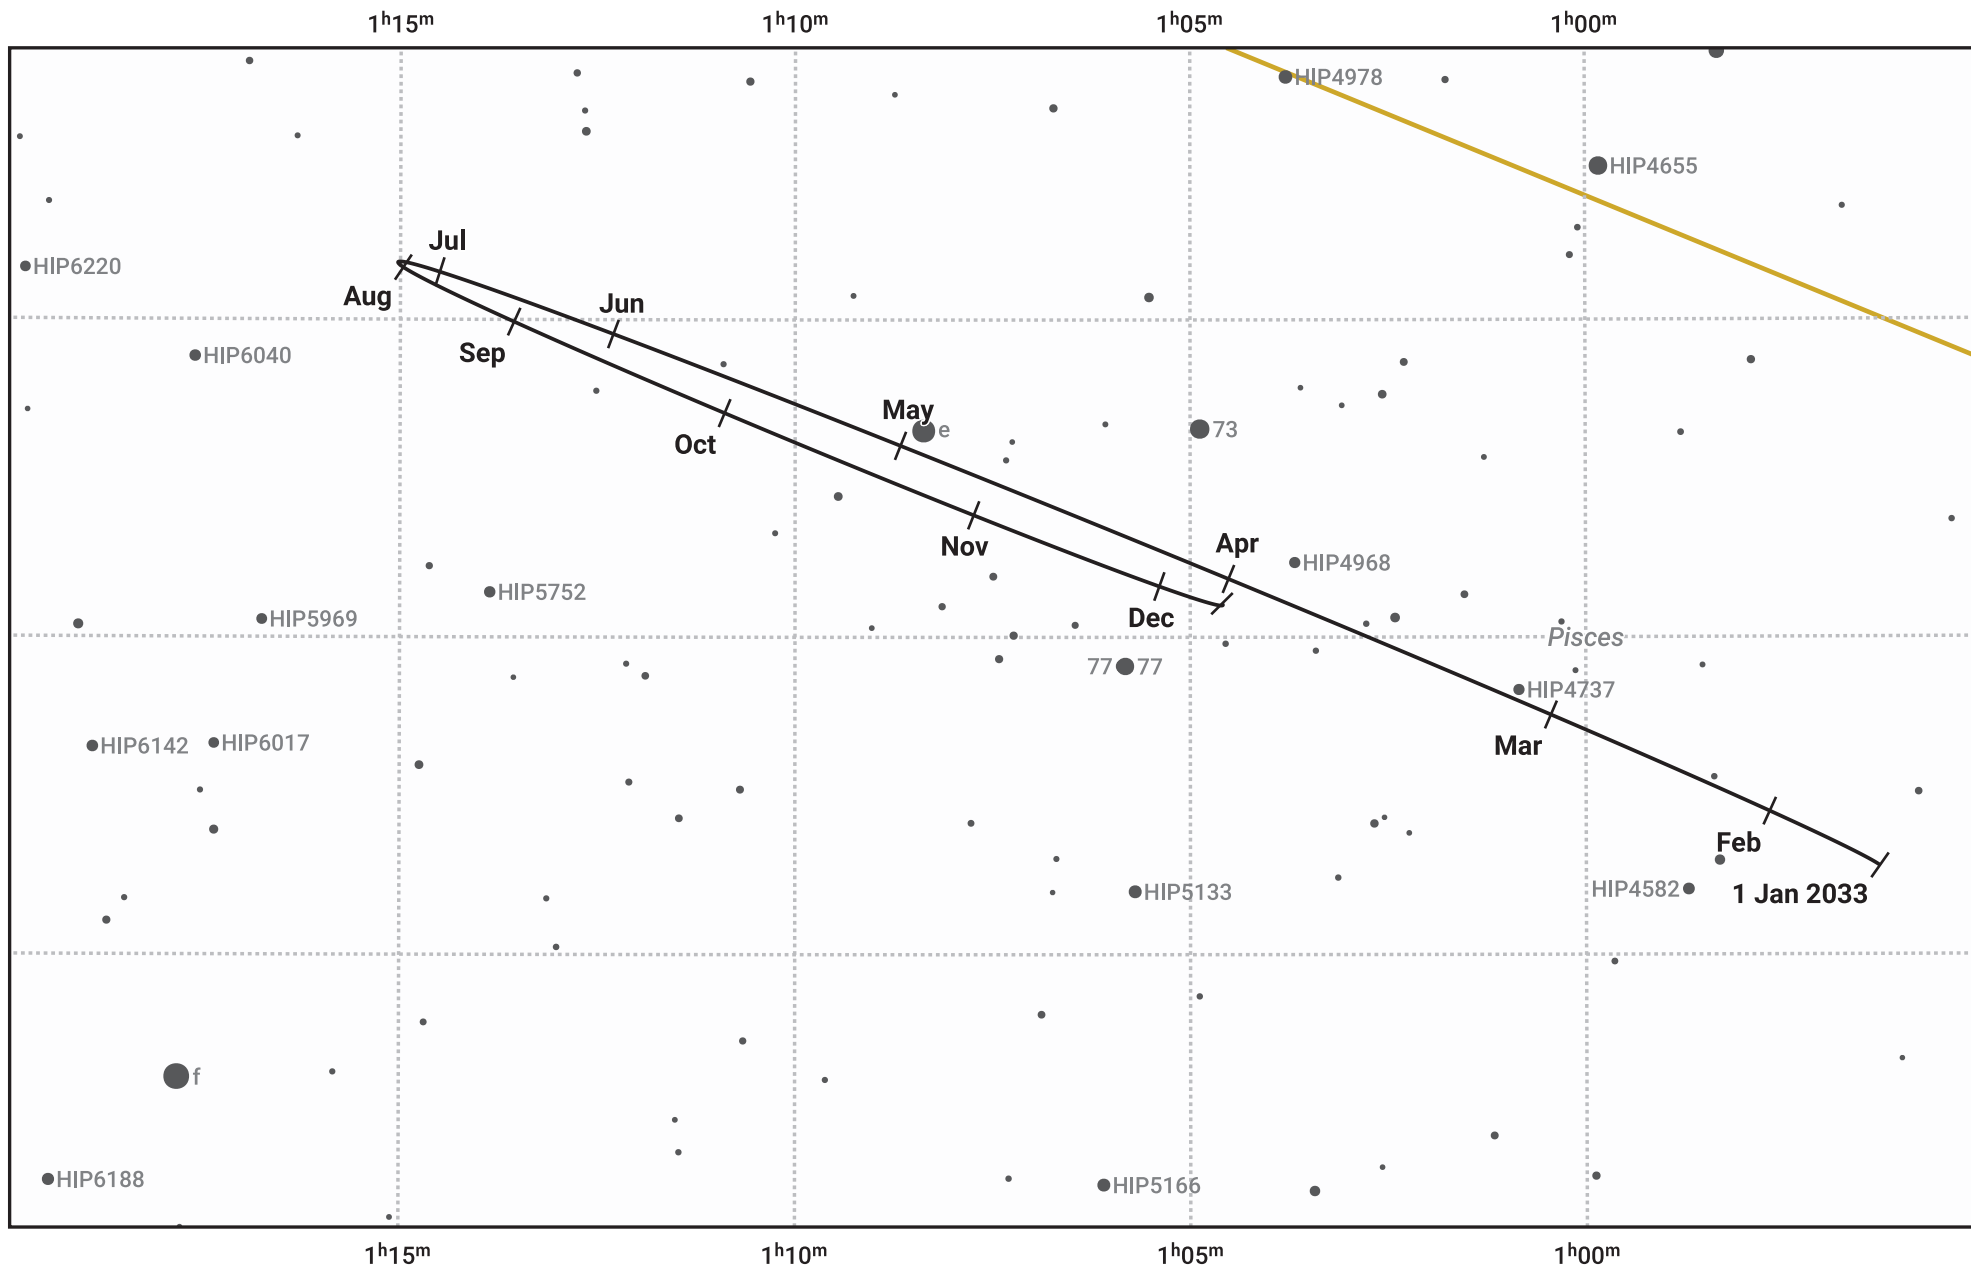

The path of Neptune in 2033

© Dominic Ford 2011–2023. Date markers placed at midnight UTC. Downloaded from <https://in-the-sky.org>

Magnitude scale: 10.0 9.0 8.0 7.0 6.0 5.0

Ecliptic Plane

- Galaxy
- Bright nebula
- Open cluster
- Globular cluster

Date	Mag	Angular size
2033 Jan 1	7.9	2.3"
2033 Apr 1	8.0	2.2"
2033 Jul 1	7.9	2.3"
2033 Oct 1	7.8	2.4"
2034 Jan 1	7.9	2.3"