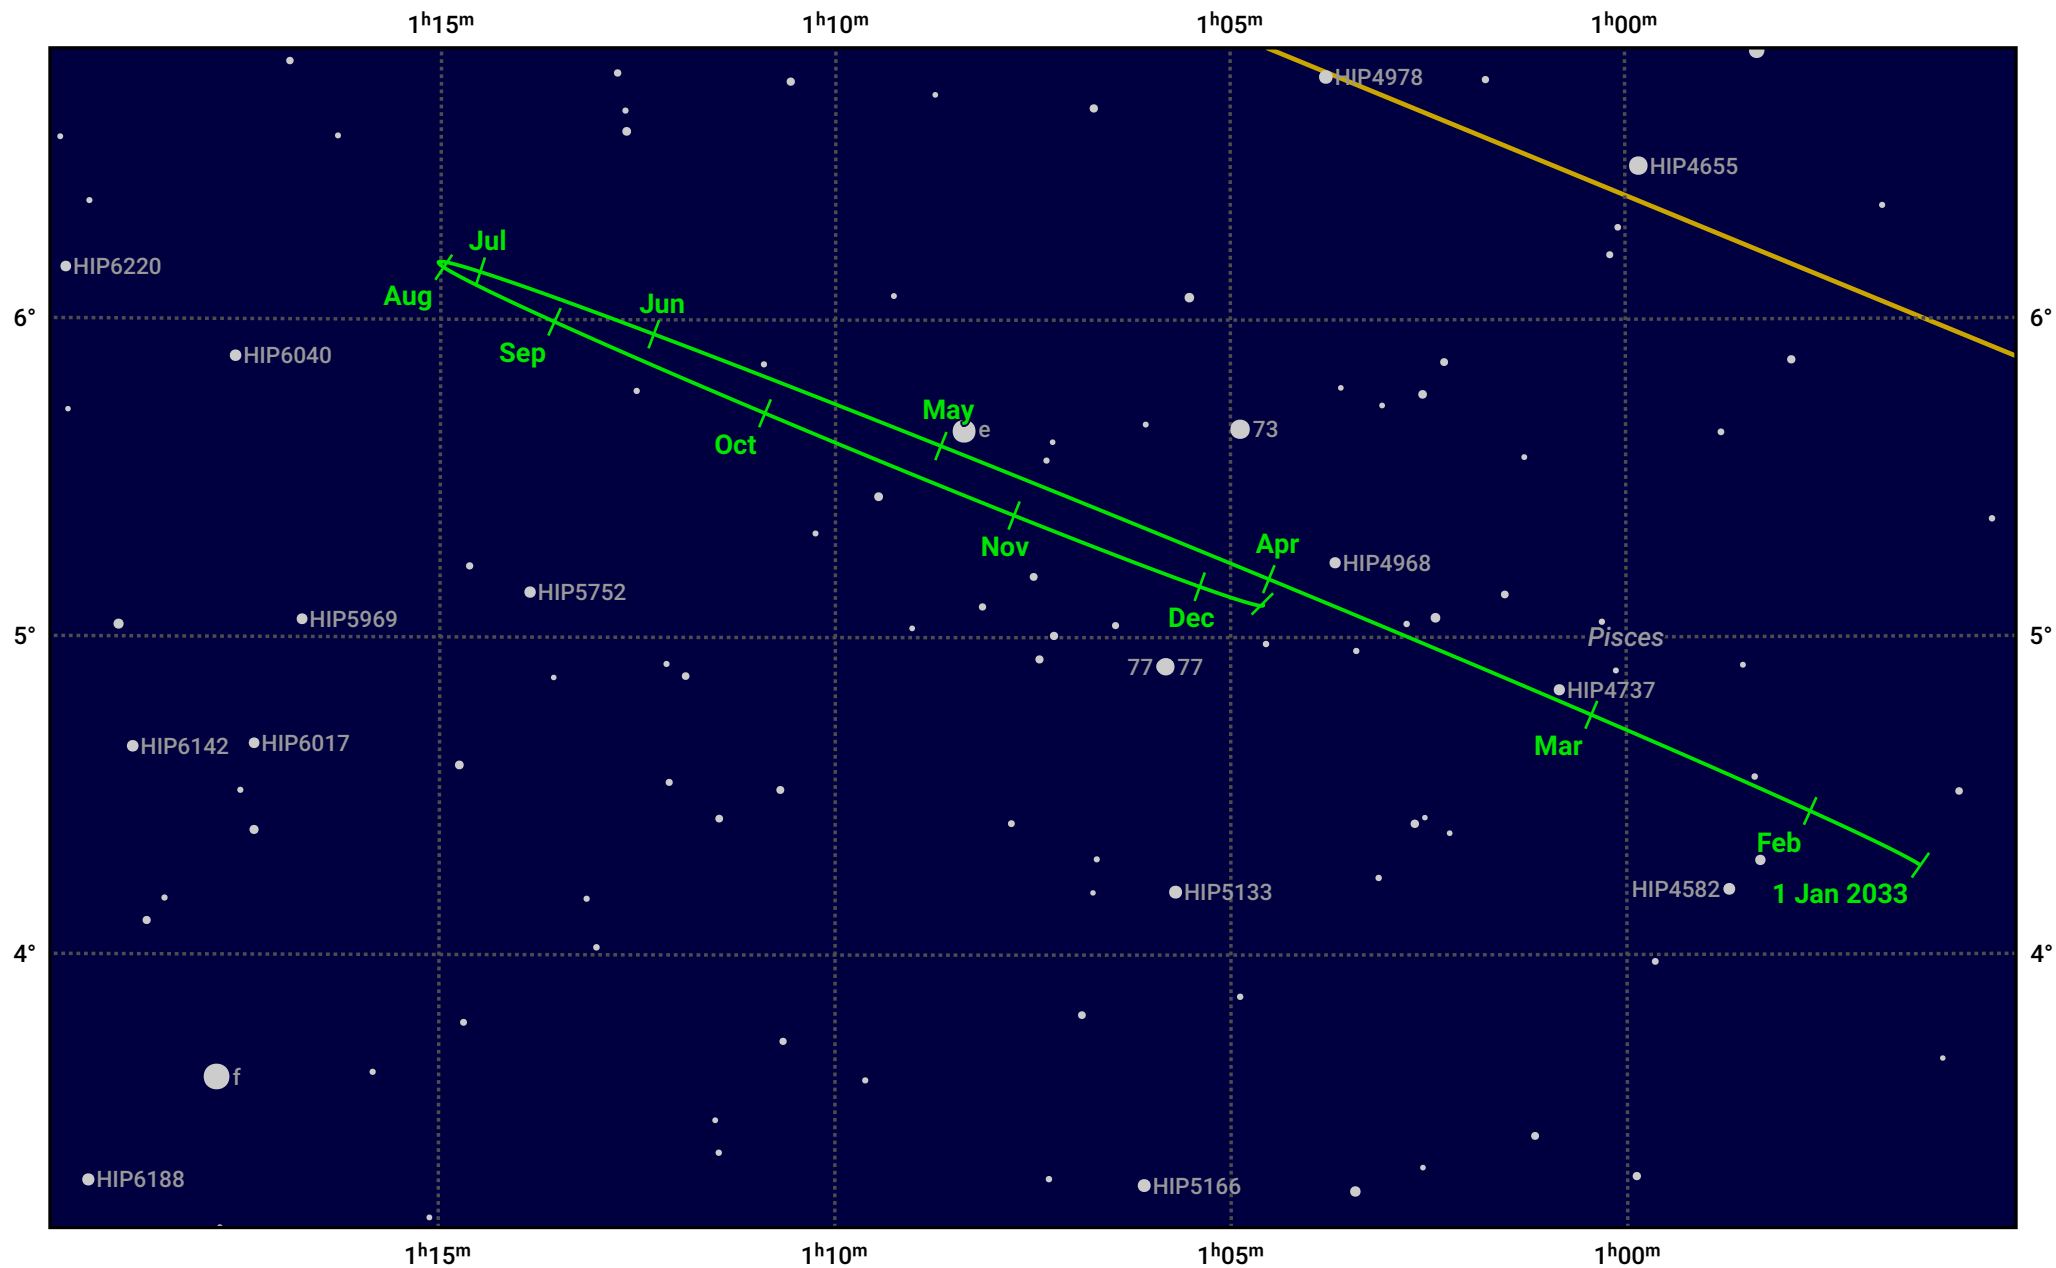

The path of Neptune in 2033

© Dominic Ford 2011–2023. Date markers placed at midnight UTC. Downloaded from <https://in-the-sky.org>

Magnitude scale: ● 10.0 ● 9.0 ● 8.0 ● 7.0 ● 6.0 ● 5.0

— Ecliptic Plane

● Galaxy ■ Bright nebula ● Open cluster ● Globular cluster

Date	Mag	Angular size
2033 Jan 1	7.9	2.3"
2033 Apr 1	8.0	2.2"
2033 Jul 1	7.9	2.3"
2033 Oct 1	7.8	2.4"
2034 Jan 1	7.9	2.3"