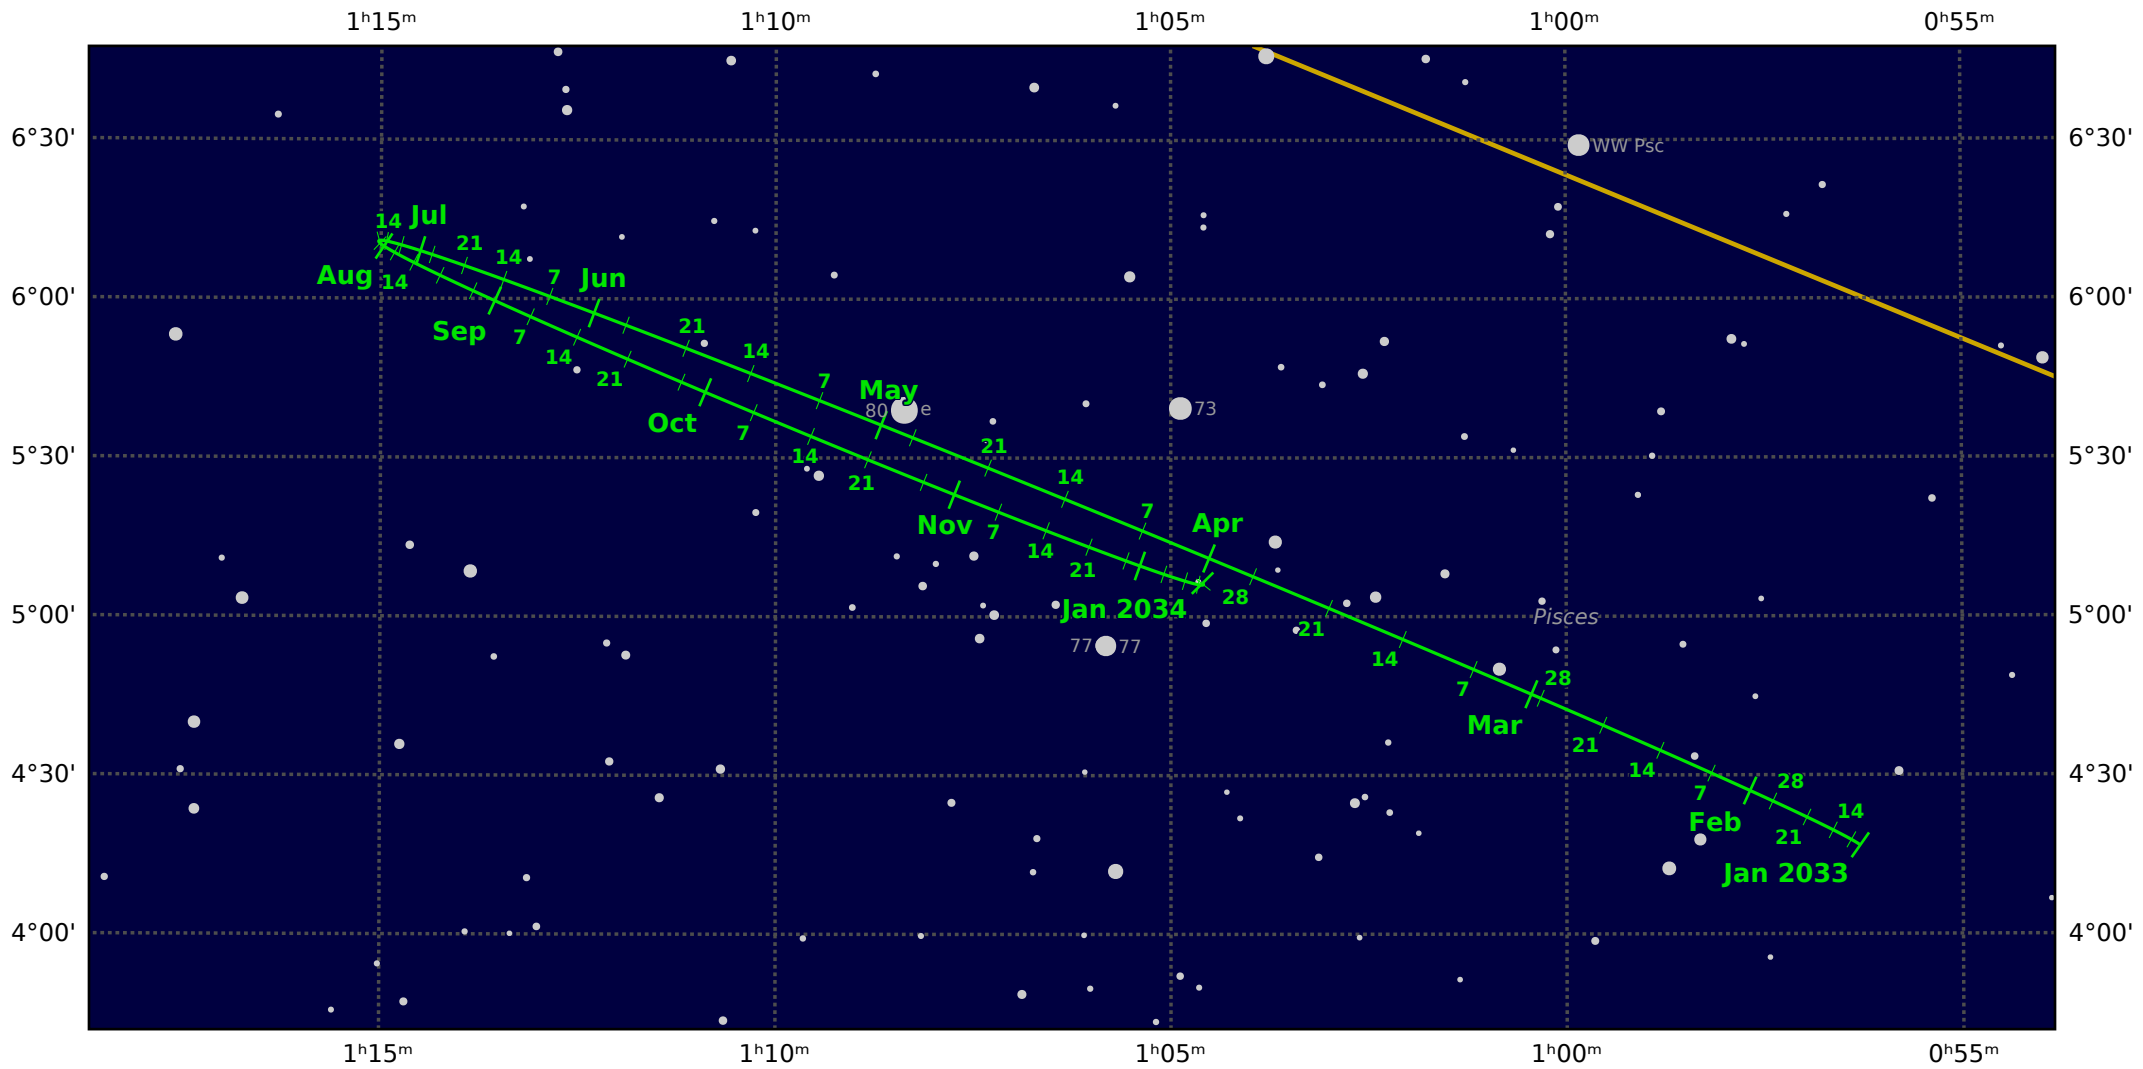

# The path of Neptune in 2033

© Dominic Ford 2011-2020. Downloaded from <https://in-the-sky.org>

Magnitude scale: •10.5 •10.0 •9.5 •9.0 •8.5 •8.0 •7.5 •7.0 •6.5 ●6.0 ●5.5

— Ecliptic Plane — Galactic Plane