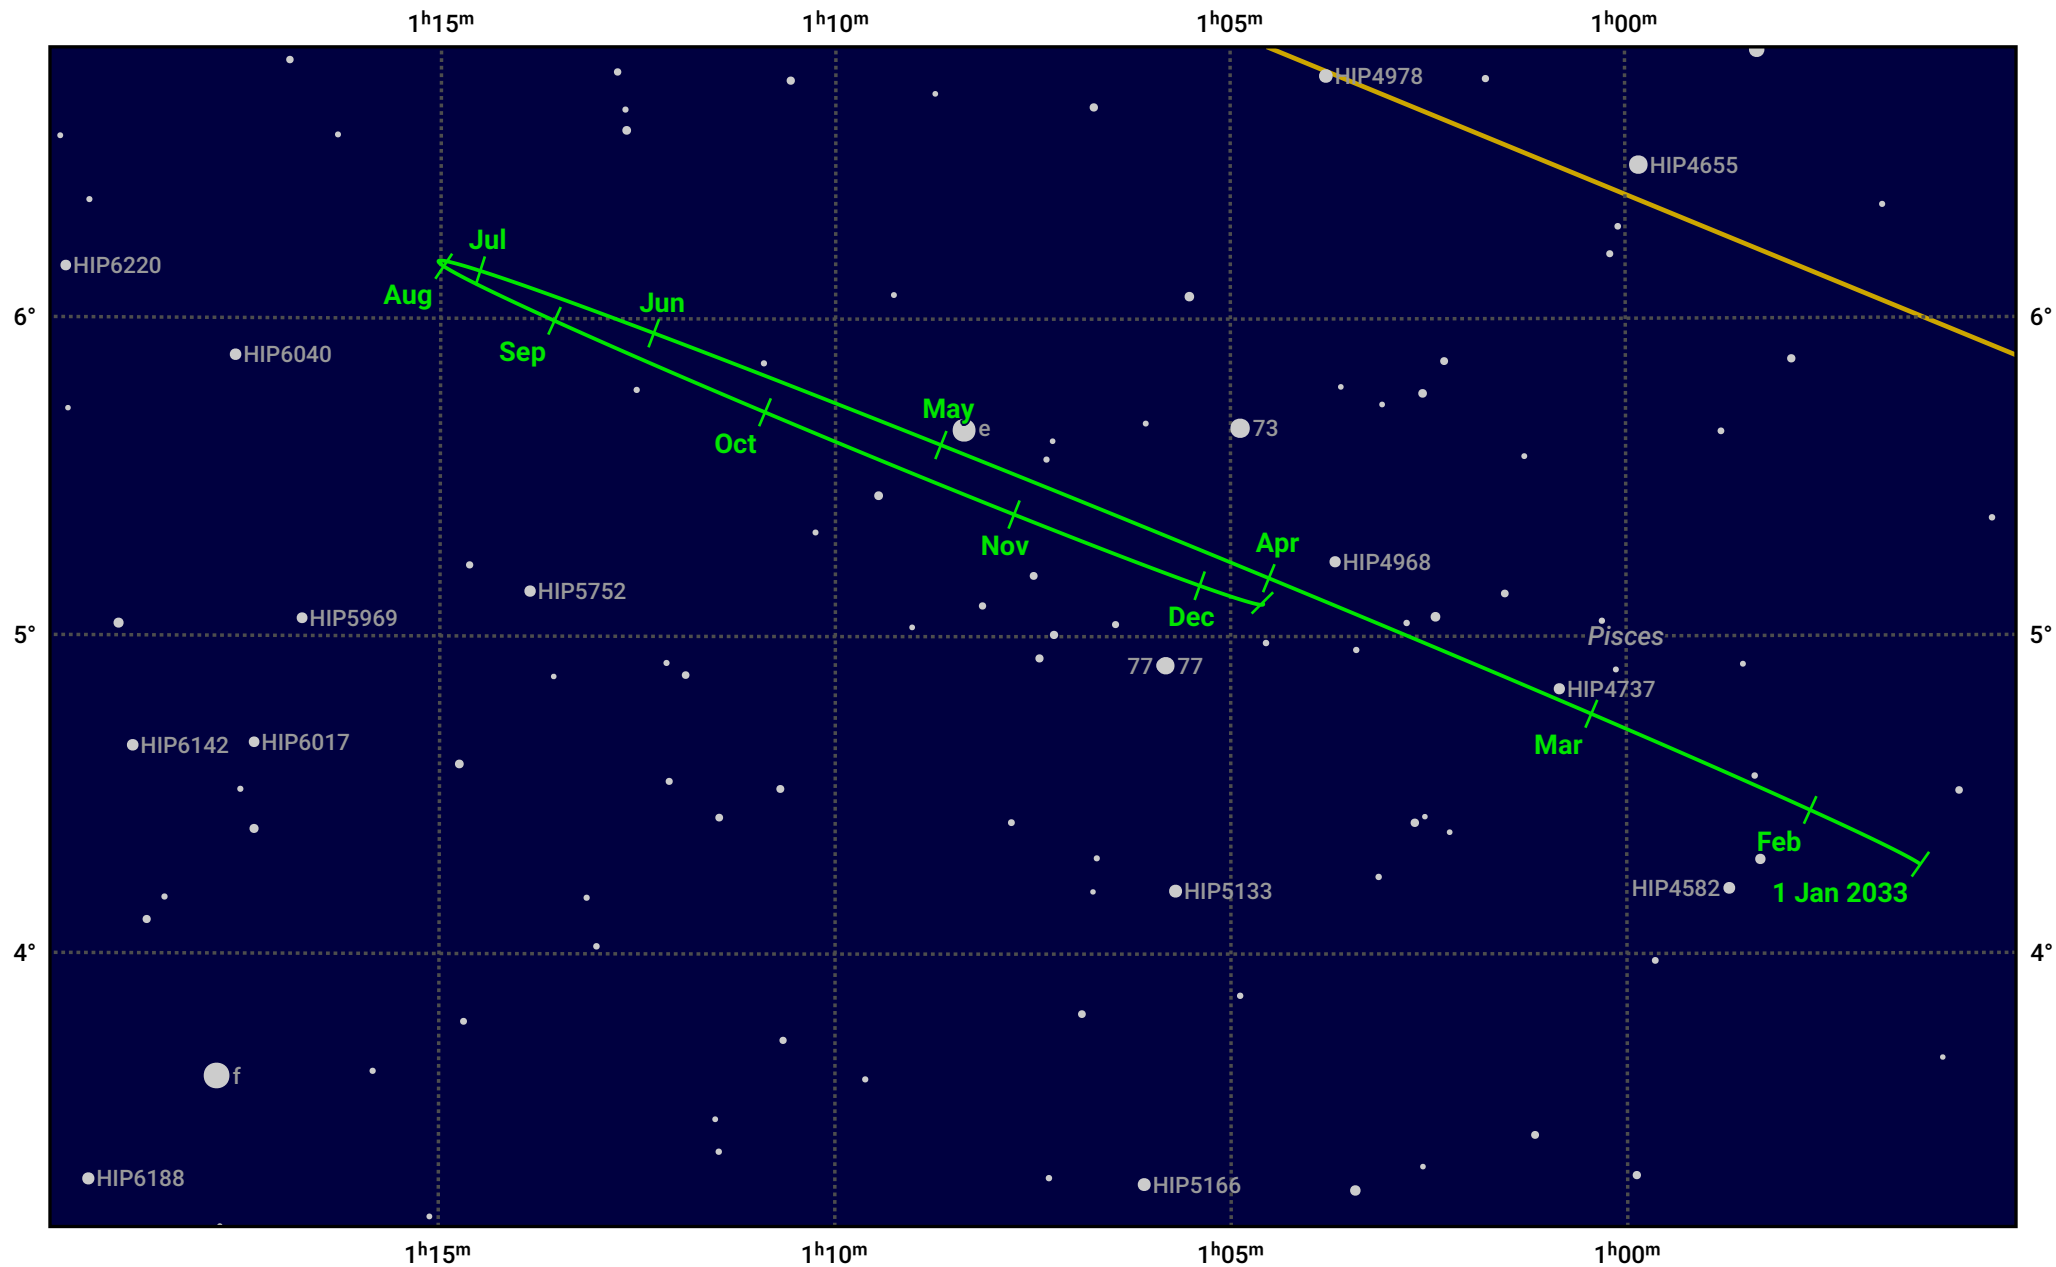

# The path of Neptune in 2033

© Dominic Ford 2011–2024. Date markers placed at midnight UTC. Downloaded from <https://in-the-sky.org>

Magnitude scale:  10.0  9.0  8.0  7.0  6.0  5.0

Ecliptic Plane

Galaxy  
  Bright nebula  
  Open cluster  
  Globular cluster

Date	Mag	Angular size
2033 Jan 1	7.9	2.3"
2033 Apr 1	8.0	2.2"
2033 Jul 1	7.9	2.3"
2033 Oct 1	7.8	2.4"
2034 Jan 1	7.9	2.3"