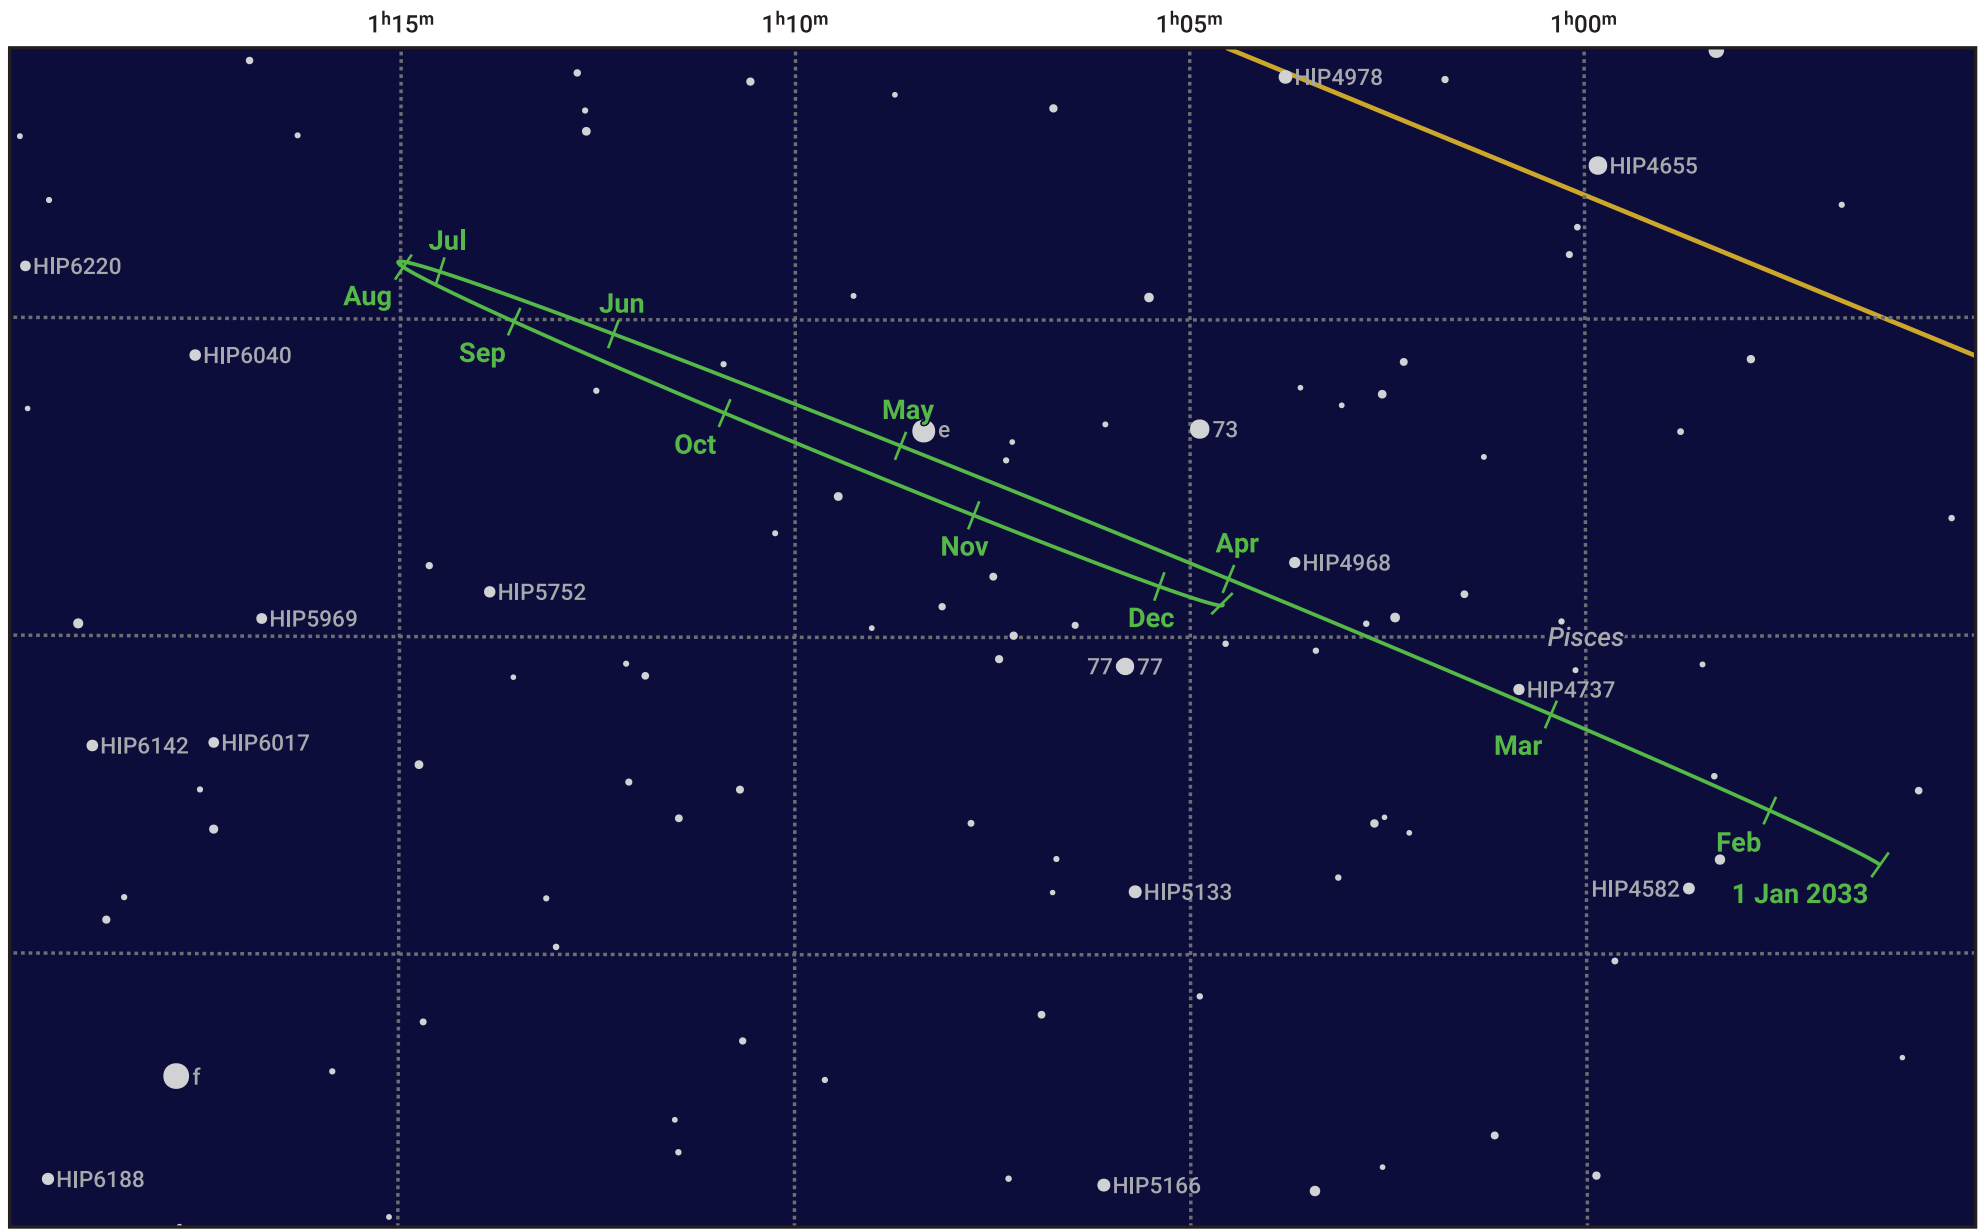

The path of Neptune in 2033

© Dominic Ford 2011–2024. Date markers placed at midnight UTC. Downloaded from <https://in-the-sky.org>

Magnitude scale: • 10.0 • 9.0 • 8.0 • 7.0 • 6.0 • 5.0

— Ecliptic Plane

- Galaxy
- Bright nebula
- Open cluster
- ⊕ Globular cluster

Date	Mag	Angular size
2033 Jan 1	7.9	2.3"
2033 Apr 1	8.0	2.2"
2033 Jul 1	7.9	2.3"
2033 Oct 1	7.8	2.4"
2034 Jan 1	7.9	2.3"