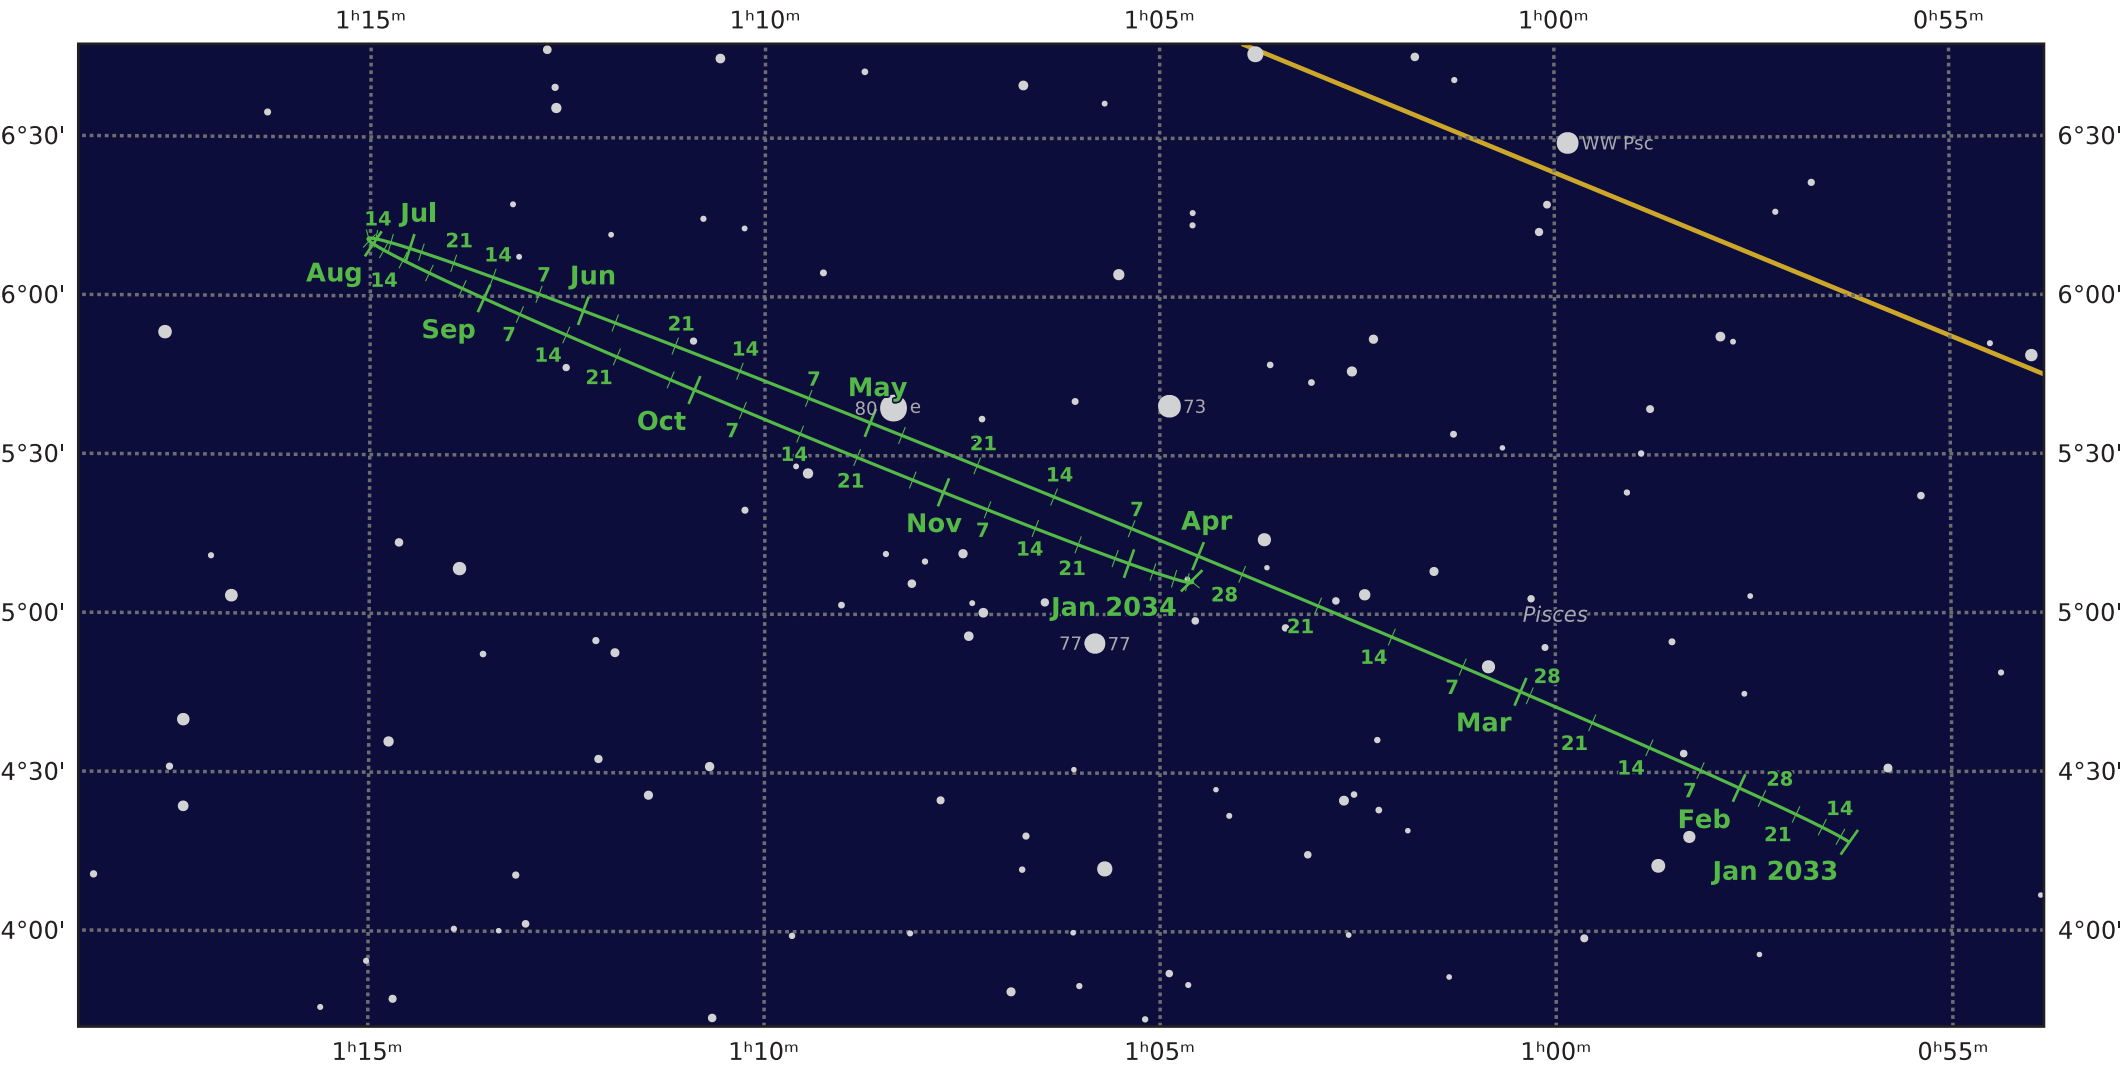

The path of Neptune in 2033

© Dominic Ford 2011–2020. Downloaded from <https://in-the-sky.org>

Magnitude scale: ● 10.5 ● 10.0 ● 9.5 ● 9.0 ● 8.5 ● 8.0 ● 7.5 ● 7.0 ● 6.5 ● 6.0 ● 5.5

— Ecliptic Plane — Galactic Plane