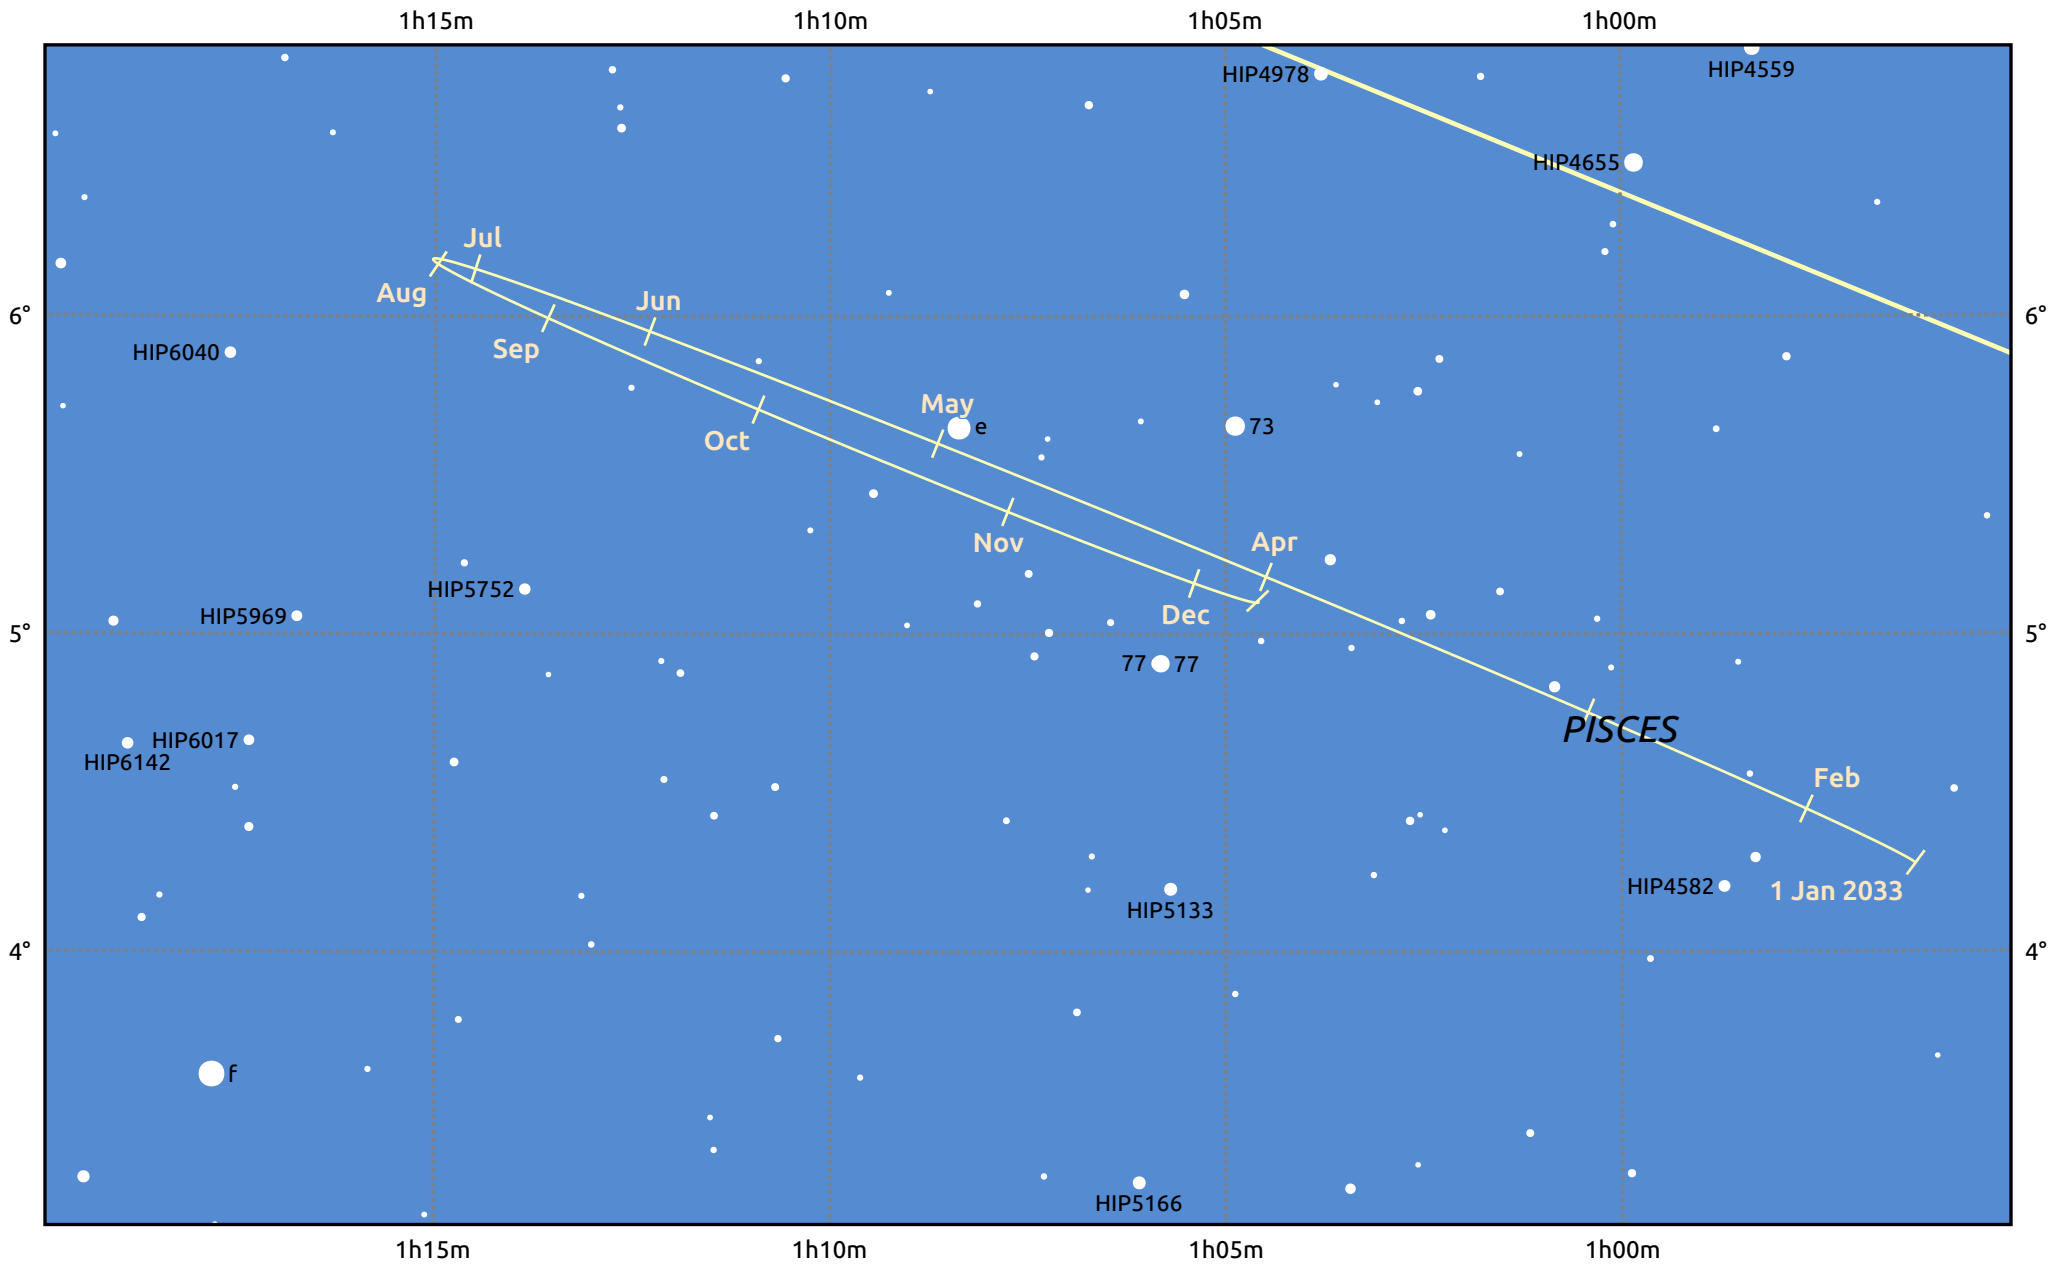

The path of Neptune in 2033

© Dominic Ford 2011–2025. Date markers placed at midnight UTC. Downloaded from <https://in-the-sky.org>

Magnitude scale: ● 10.0 ● 9.0 ● 8.0 ● 7.0 ● 6.0 ● 5.0

— Ecliptic Plane

- ◆ Galaxy
- ◆ Bright nebula
- Open cluster
- Globular cluster
- ◆ Planetary nebula

Date	Mag	Angular size
2033 Jan 1	7.9	2.3"
2033 Apr 1	8.0	2.2"
2033 Jul 1	7.9	2.3"
2033 Oct 1	7.8	2.4"
2034 Jan 1	7.9	2.3"