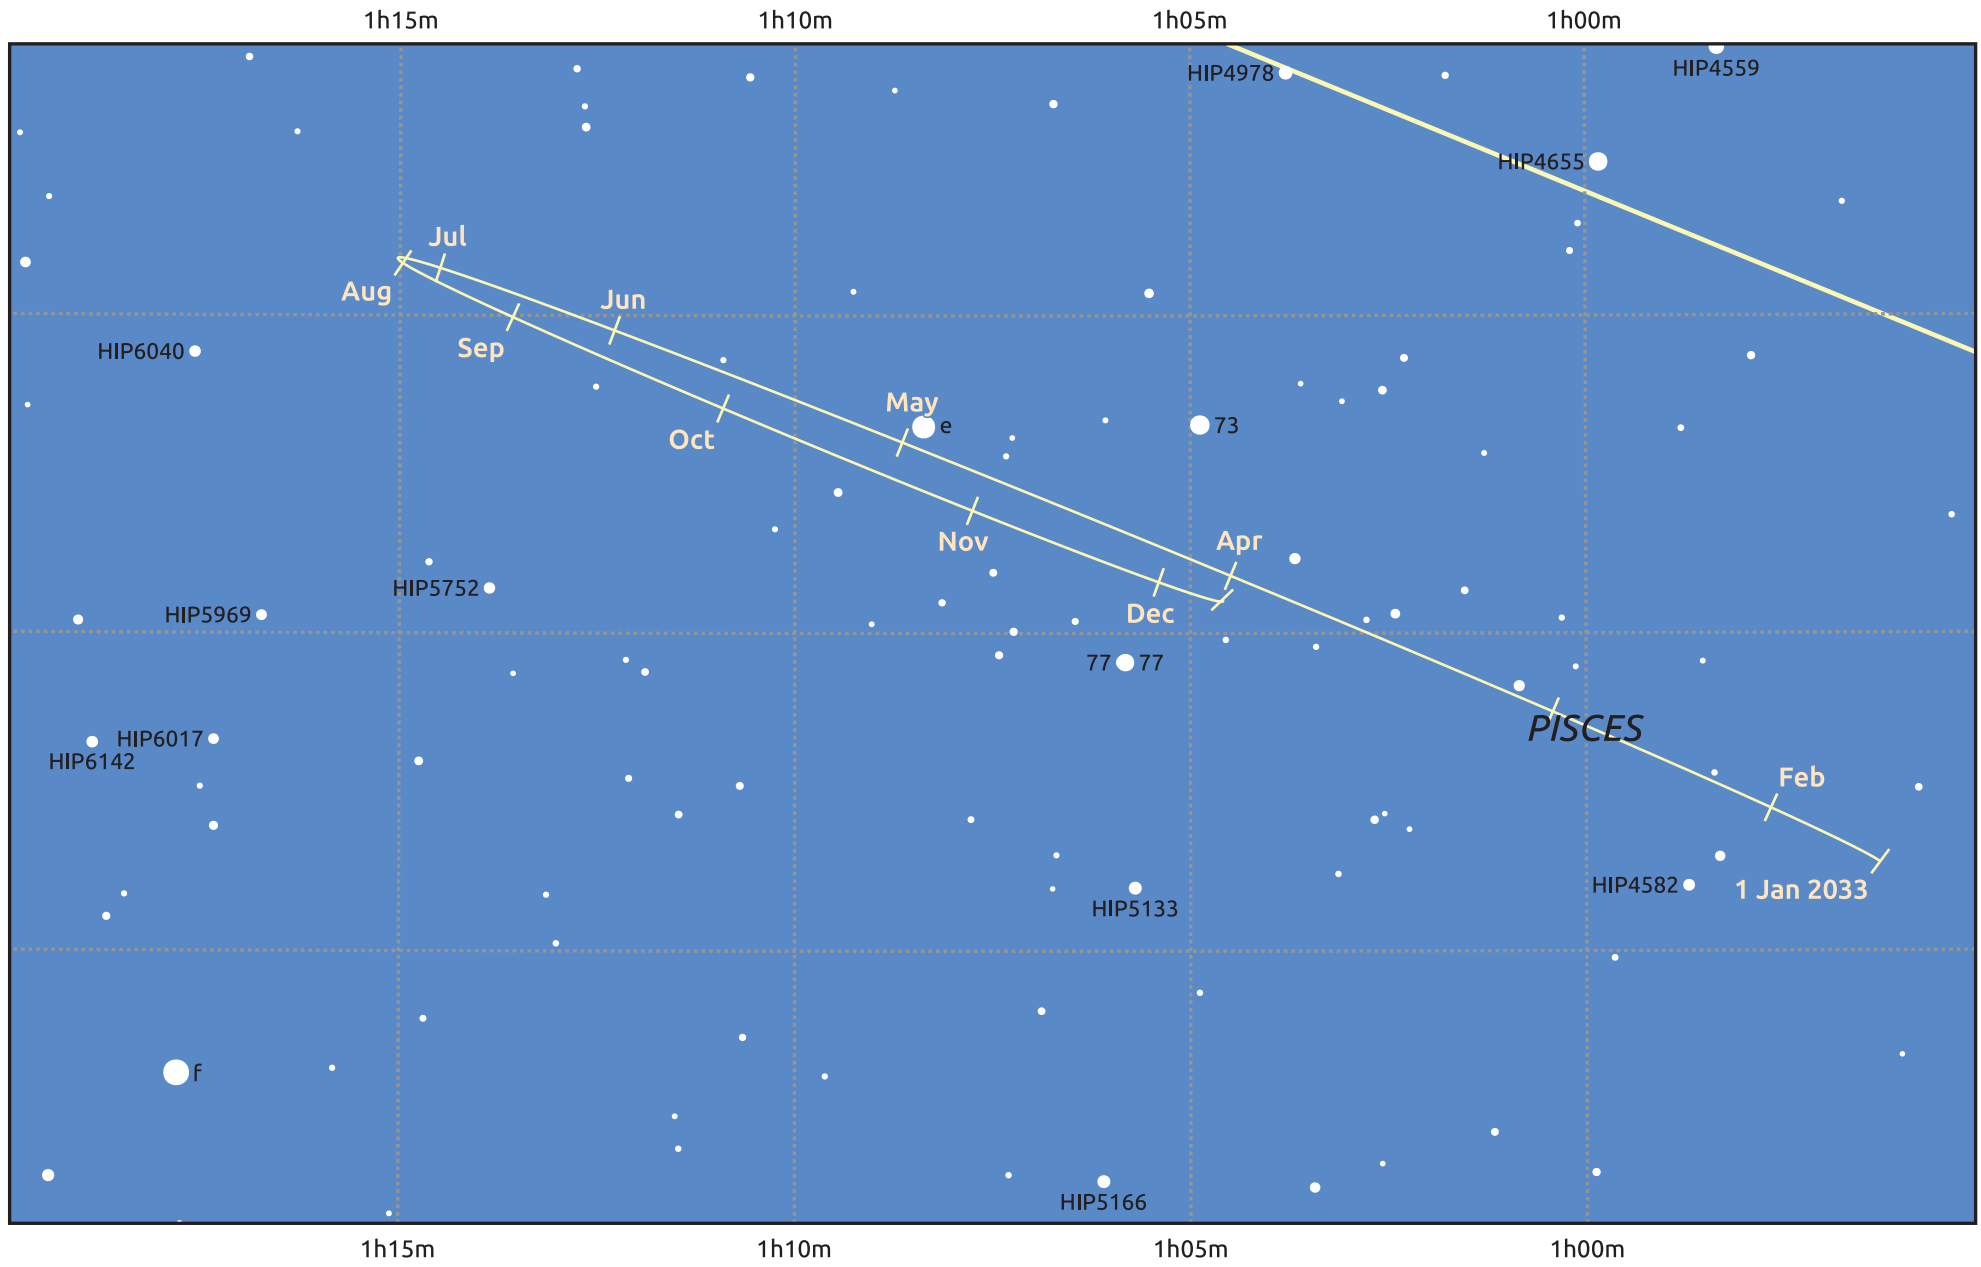

The path of Neptune in 2033

© Dominic Ford 2011–2025. Date markers placed at midnight UTC. Downloaded from <https://in-the-sky.org>

Magnitude scale: 10.0 9.0 8.0 7.0 6.0 5.0

Ecliptic Plane

Galaxy Bright nebula Open cluster Globular cluster Planetary nebula

Date	Mag	Angular size
2033 Jan 1	7.9	2.3"
2033 Apr 1	8.0	2.2"
2033 Jul 1	7.9	2.3"
2033 Oct 1	7.8	2.4"
2034 Jan 1	7.9	2.3"