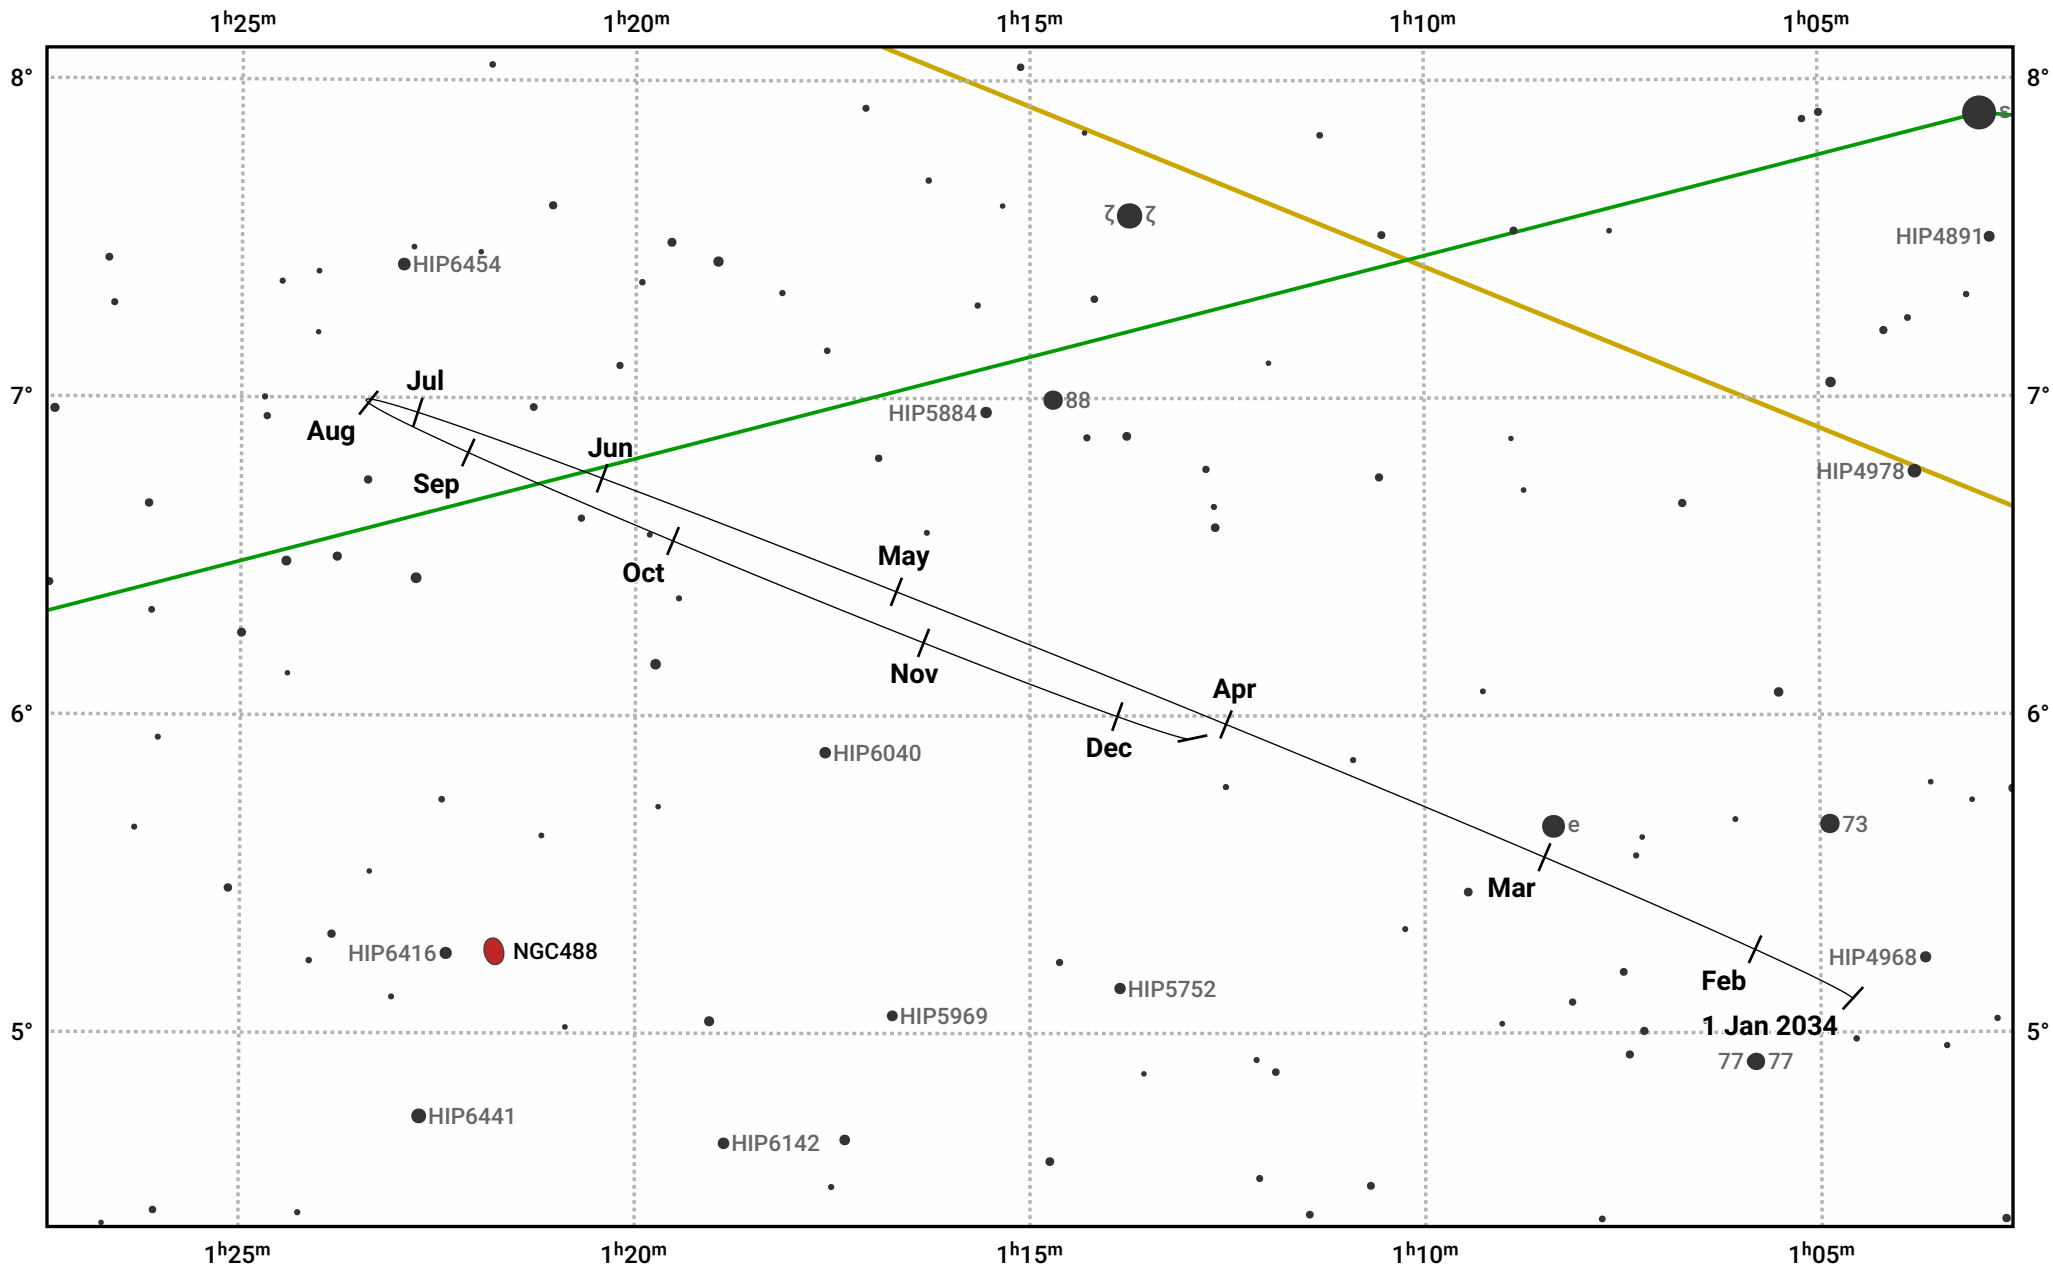

The path of Neptune in 2034

© Dominic Ford 2011–2023. Date markers placed at midnight UTC. Downloaded from <https://in-the-sky.org>

Magnitude scale: 10.0 9.0 8.0 7.0 6.0 5.0 4.0

Ecliptic Plane

Galaxy
 Bright nebula
 Open cluster
 Globular cluster

Date	Mag	Angular size
2034 Jan 1	7.9	2.3"
2034 Apr 1	8.0	2.2"
2034 Jul 1	7.9	2.3"
2034 Oct 1	7.8	2.4"
2035 Jan 1	7.9	2.3"