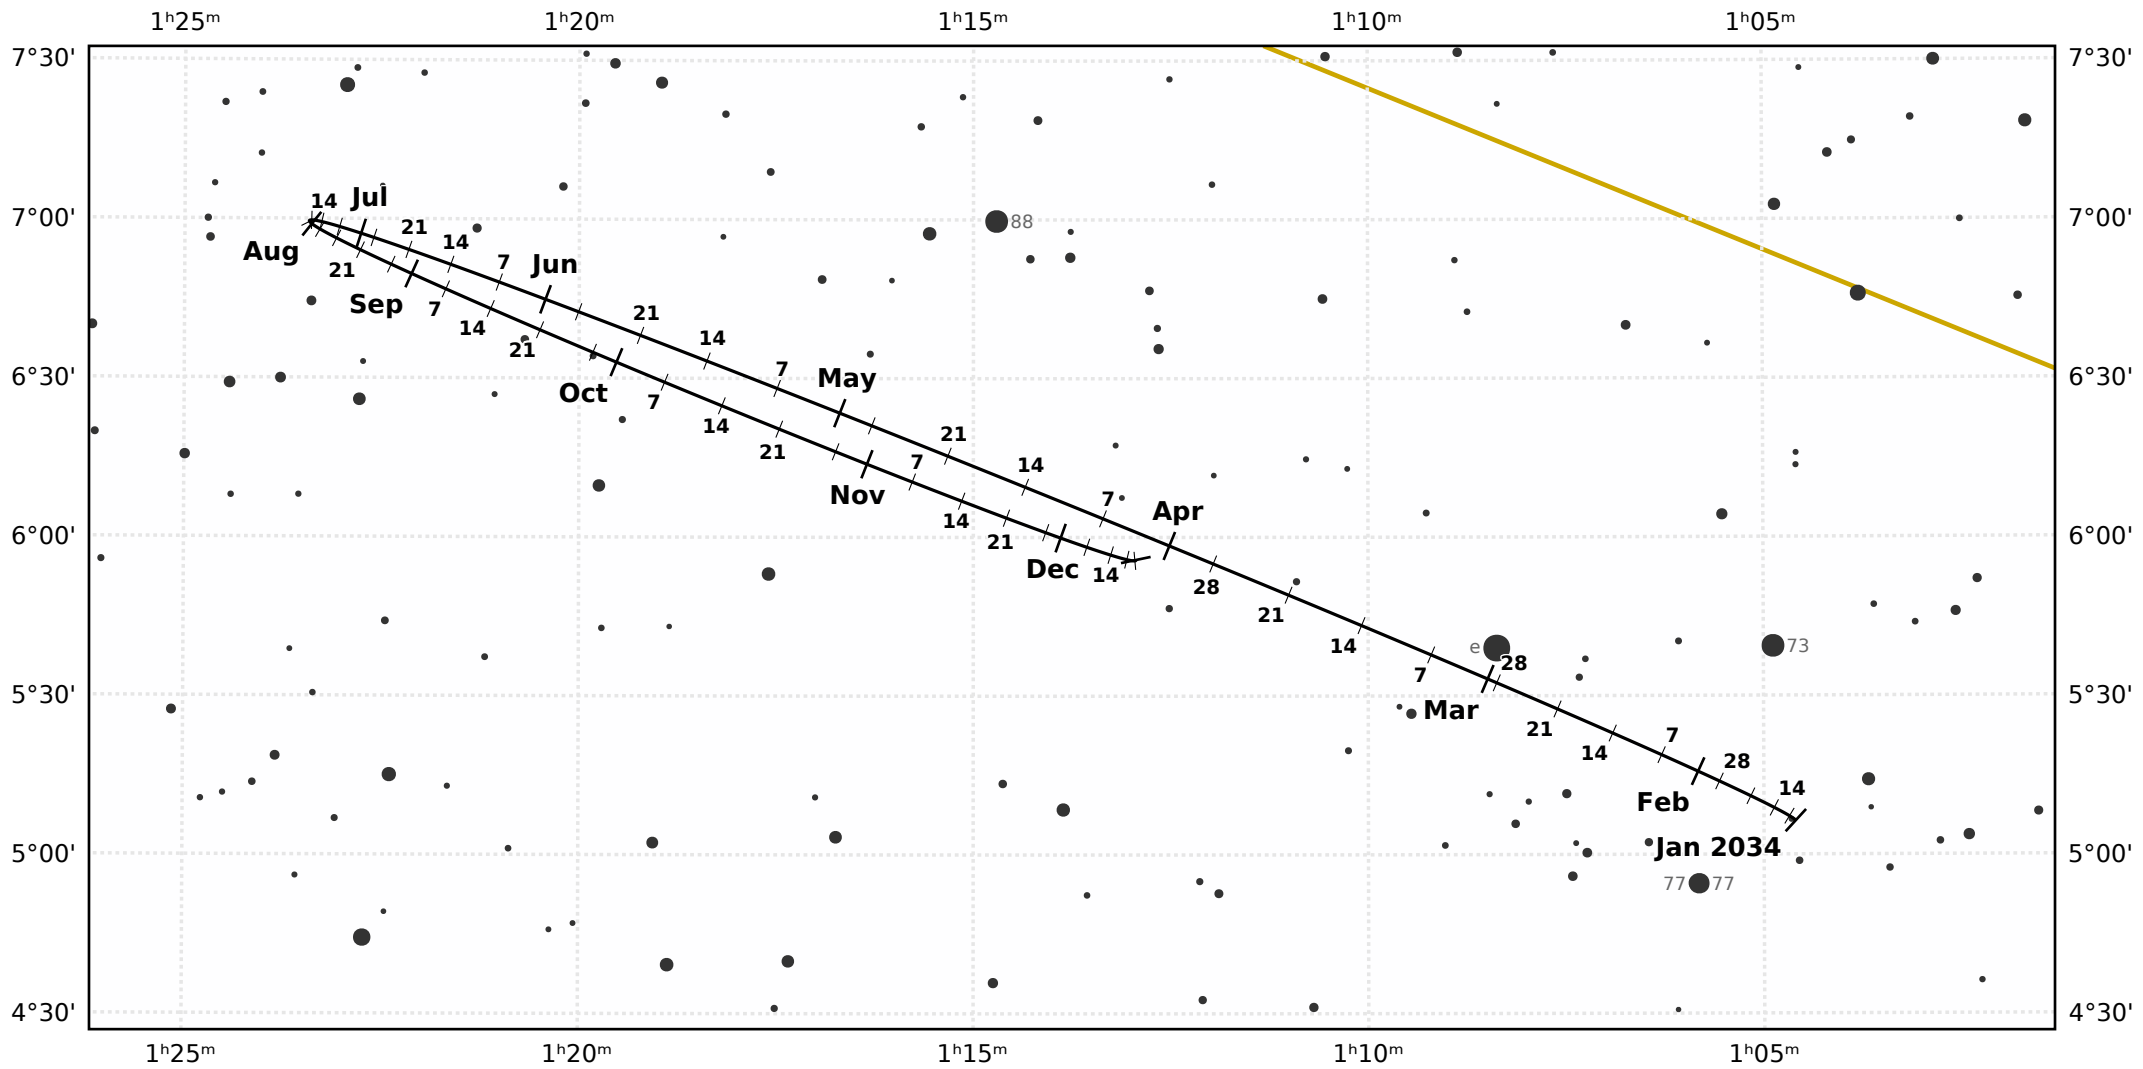

The path of Neptune in 2023

© Dominic Ford 2011-2020. Downloaded from <https://in-the-sky.org>

Magnitude scale: ● 10.5 ● 10.0 ● 9.5 ● 9.0 ● 8.5 ● 8.0 ● 7.5 ● 7.0 ● 6.5 ● 6.0 ● 5.5

— The Equator — Ecliptic Plane — Galactic Plane