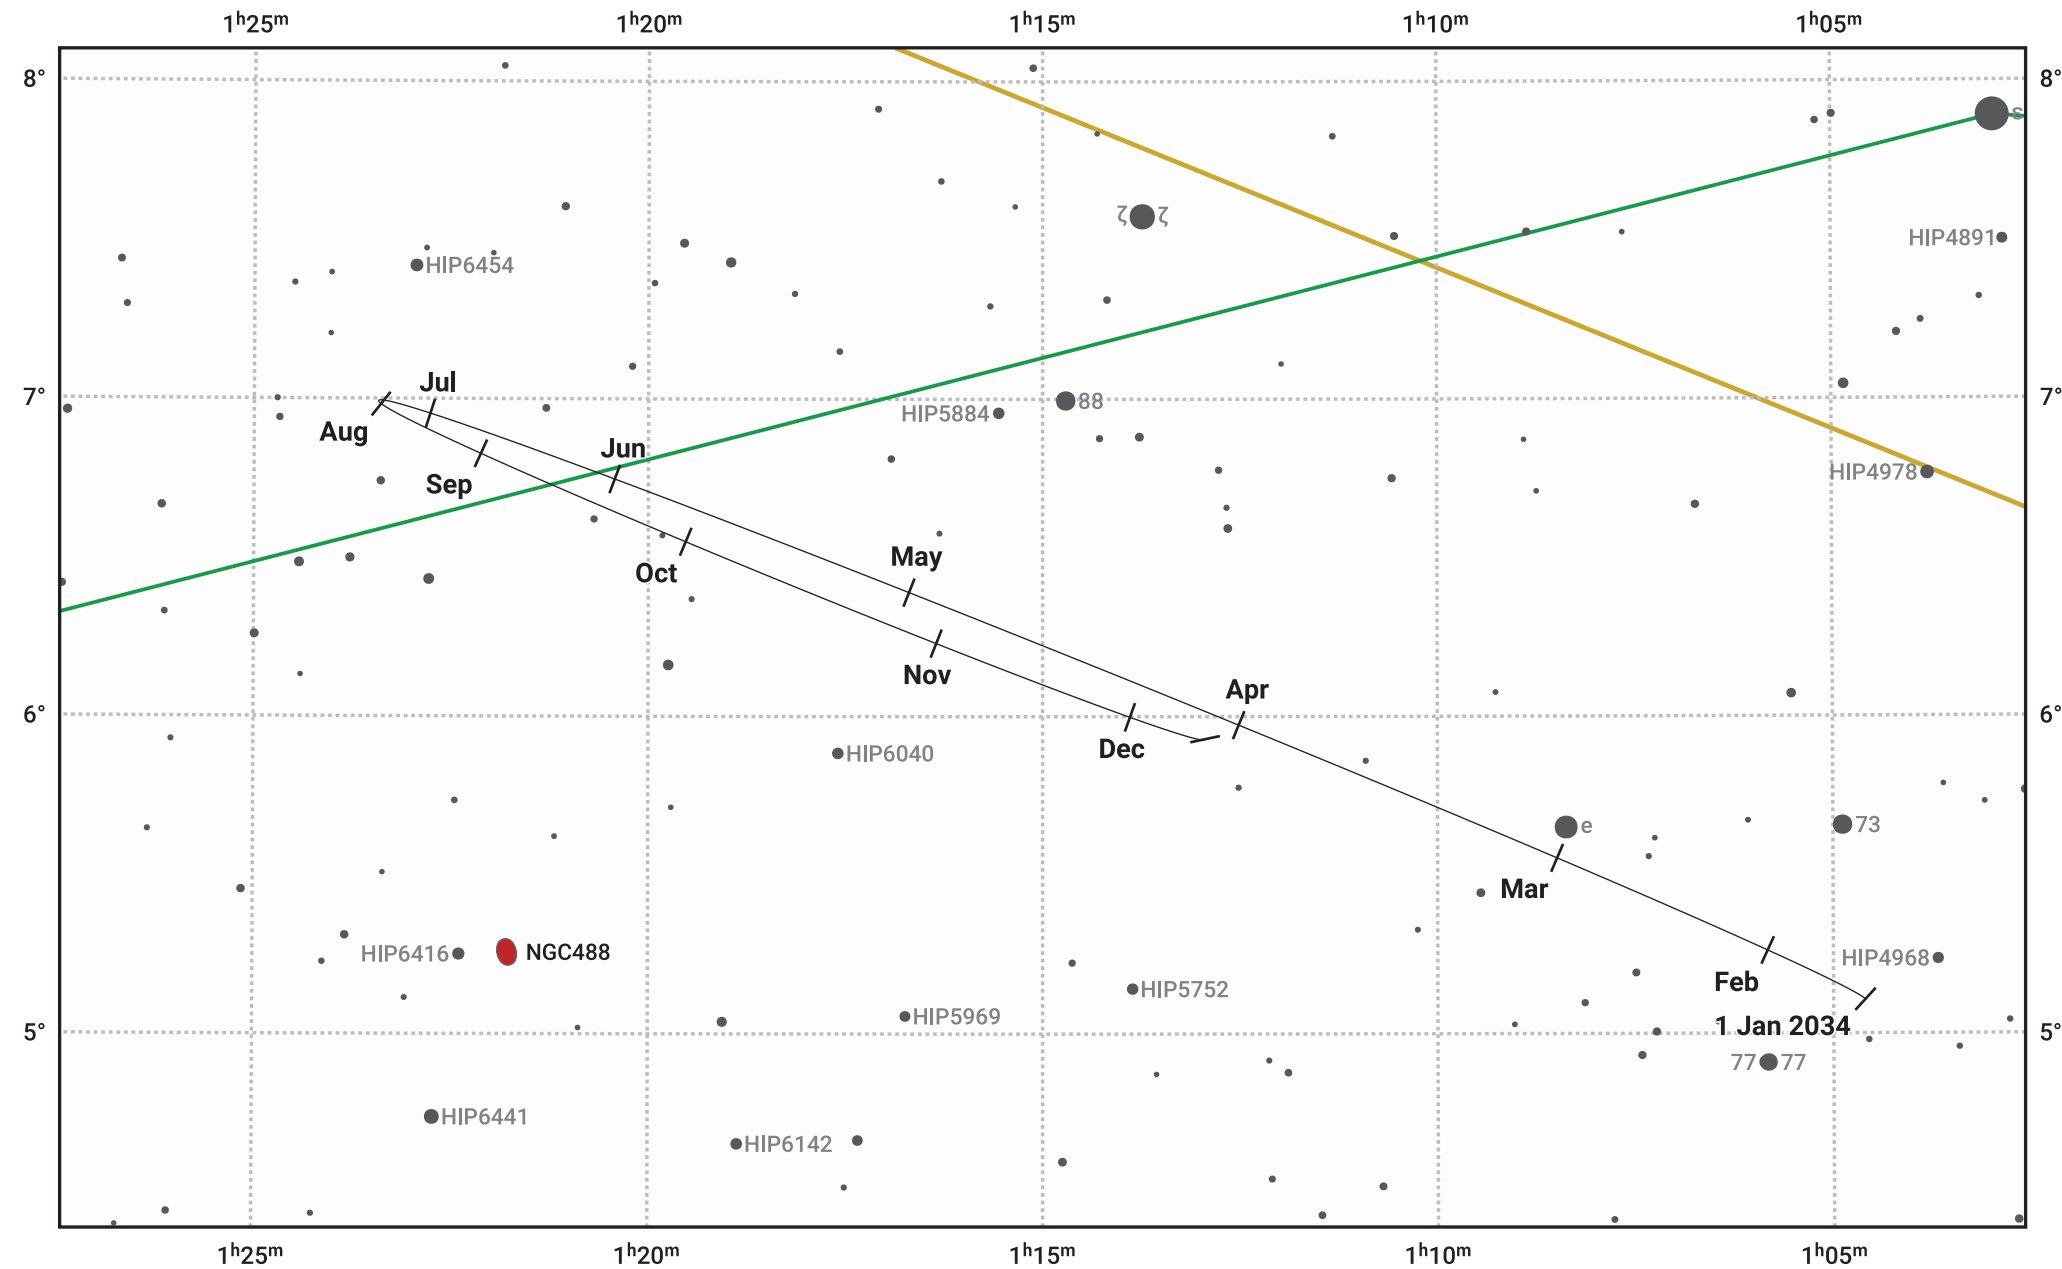

The path of Neptune in 2034

© Dominic Ford 2011–2023. Date markers placed at midnight UTC. Downloaded from <https://in-the-sky.org>

Magnitude scale: ● 10.0 ● 9.0 ● 8.0 ● 7.0 ● 6.0 ● 5.0 ● 4.0

— Ecliptic Plane

- Galaxy
- Bright nebula
- Open cluster
- ⊕ Globular cluster

Date	Mag	Angular size
2034 Jan 1	7.9	2.3"
2034 Apr 1	8.0	2.2"
2034 Jul 1	7.9	2.3"
2034 Oct 1	7.8	2.4"
2035 Jan 1	7.9	2.3"