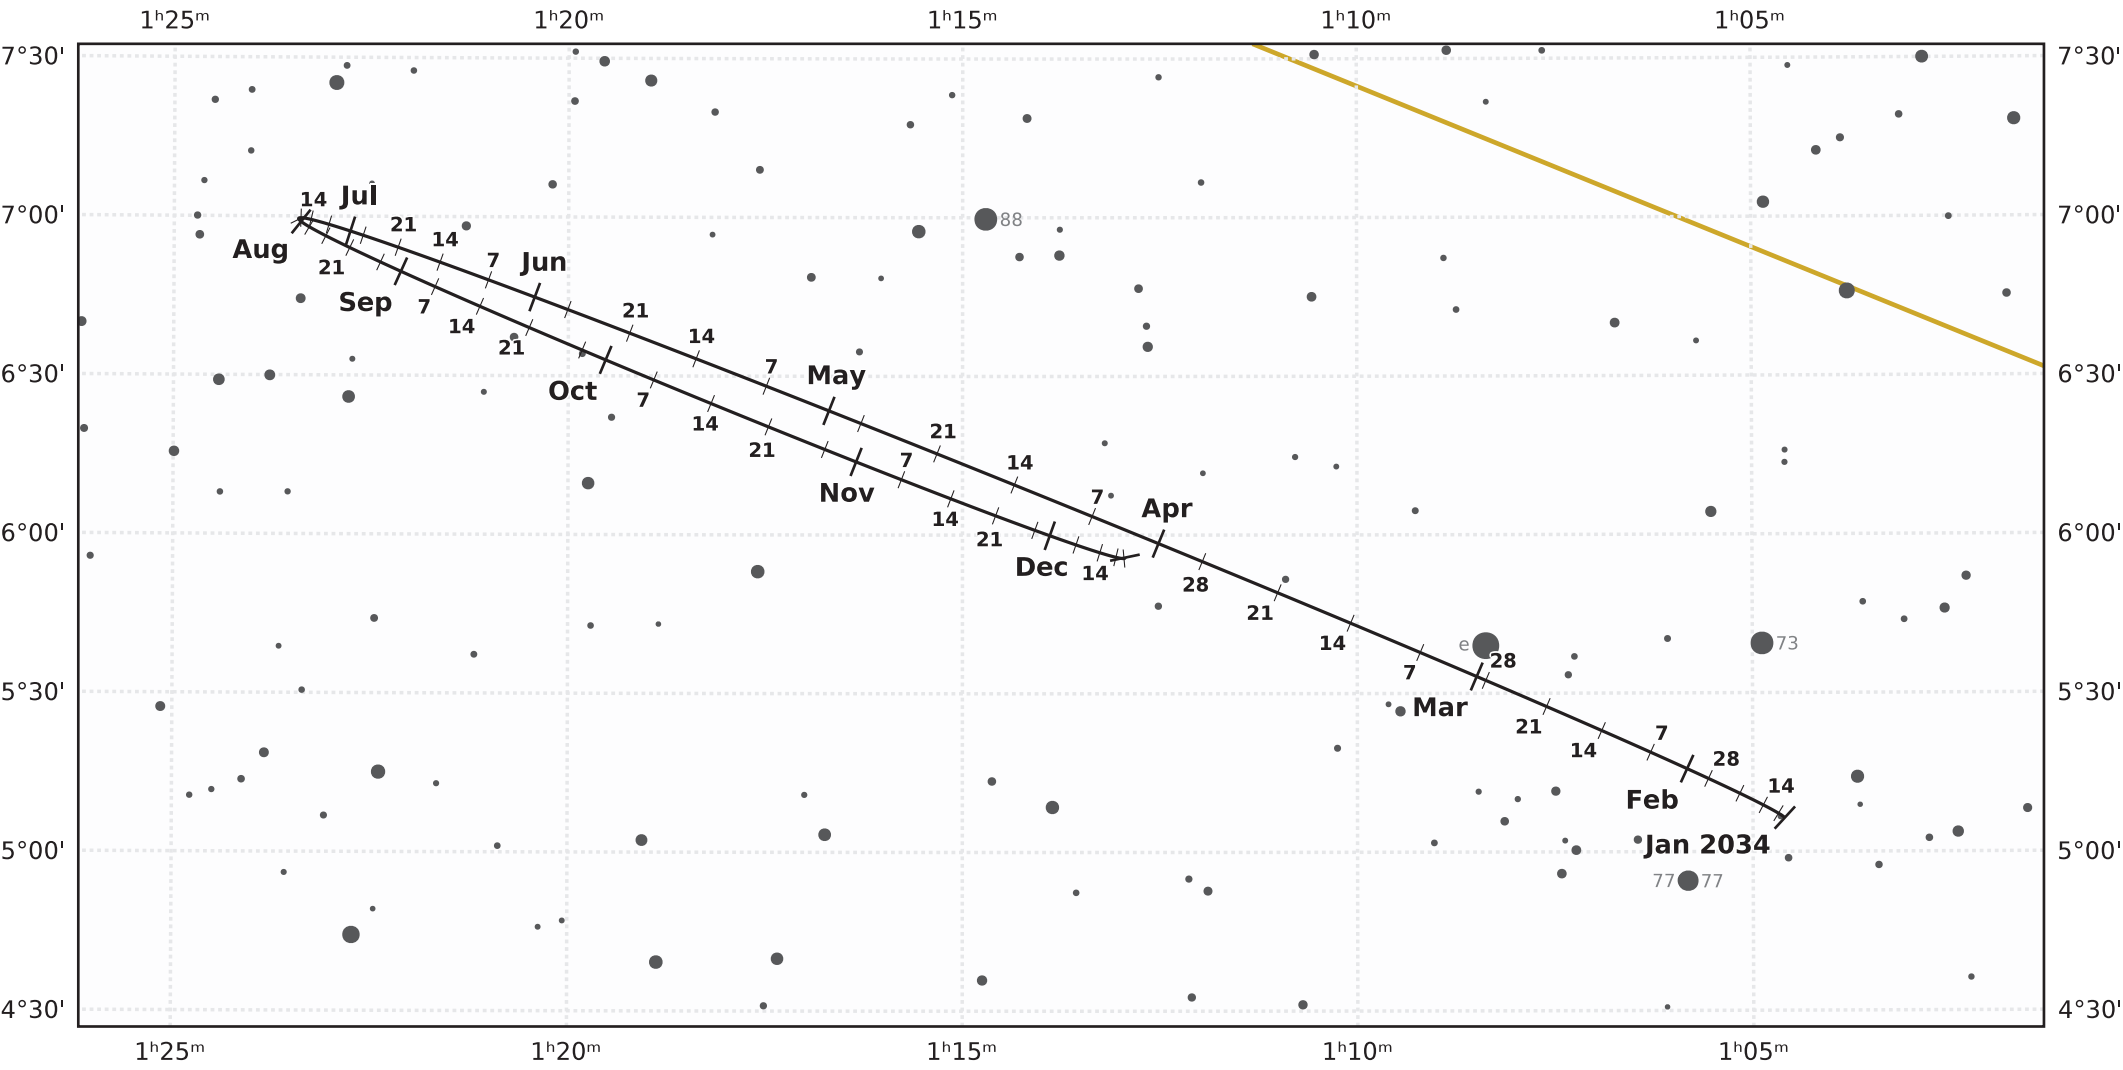

The path of Neptune in 2034

© Dominic Ford 2011-2020. Downloaded from <https://in-the-sky.org>

Magnitude scale: •10.5 •10.0 •9.5 •9.0 •8.5 •8.0 •7.5 •7.0 ●6.5 ●6.0 ●5.5

— The Equator — Ecliptic Plane — Galactic Plane