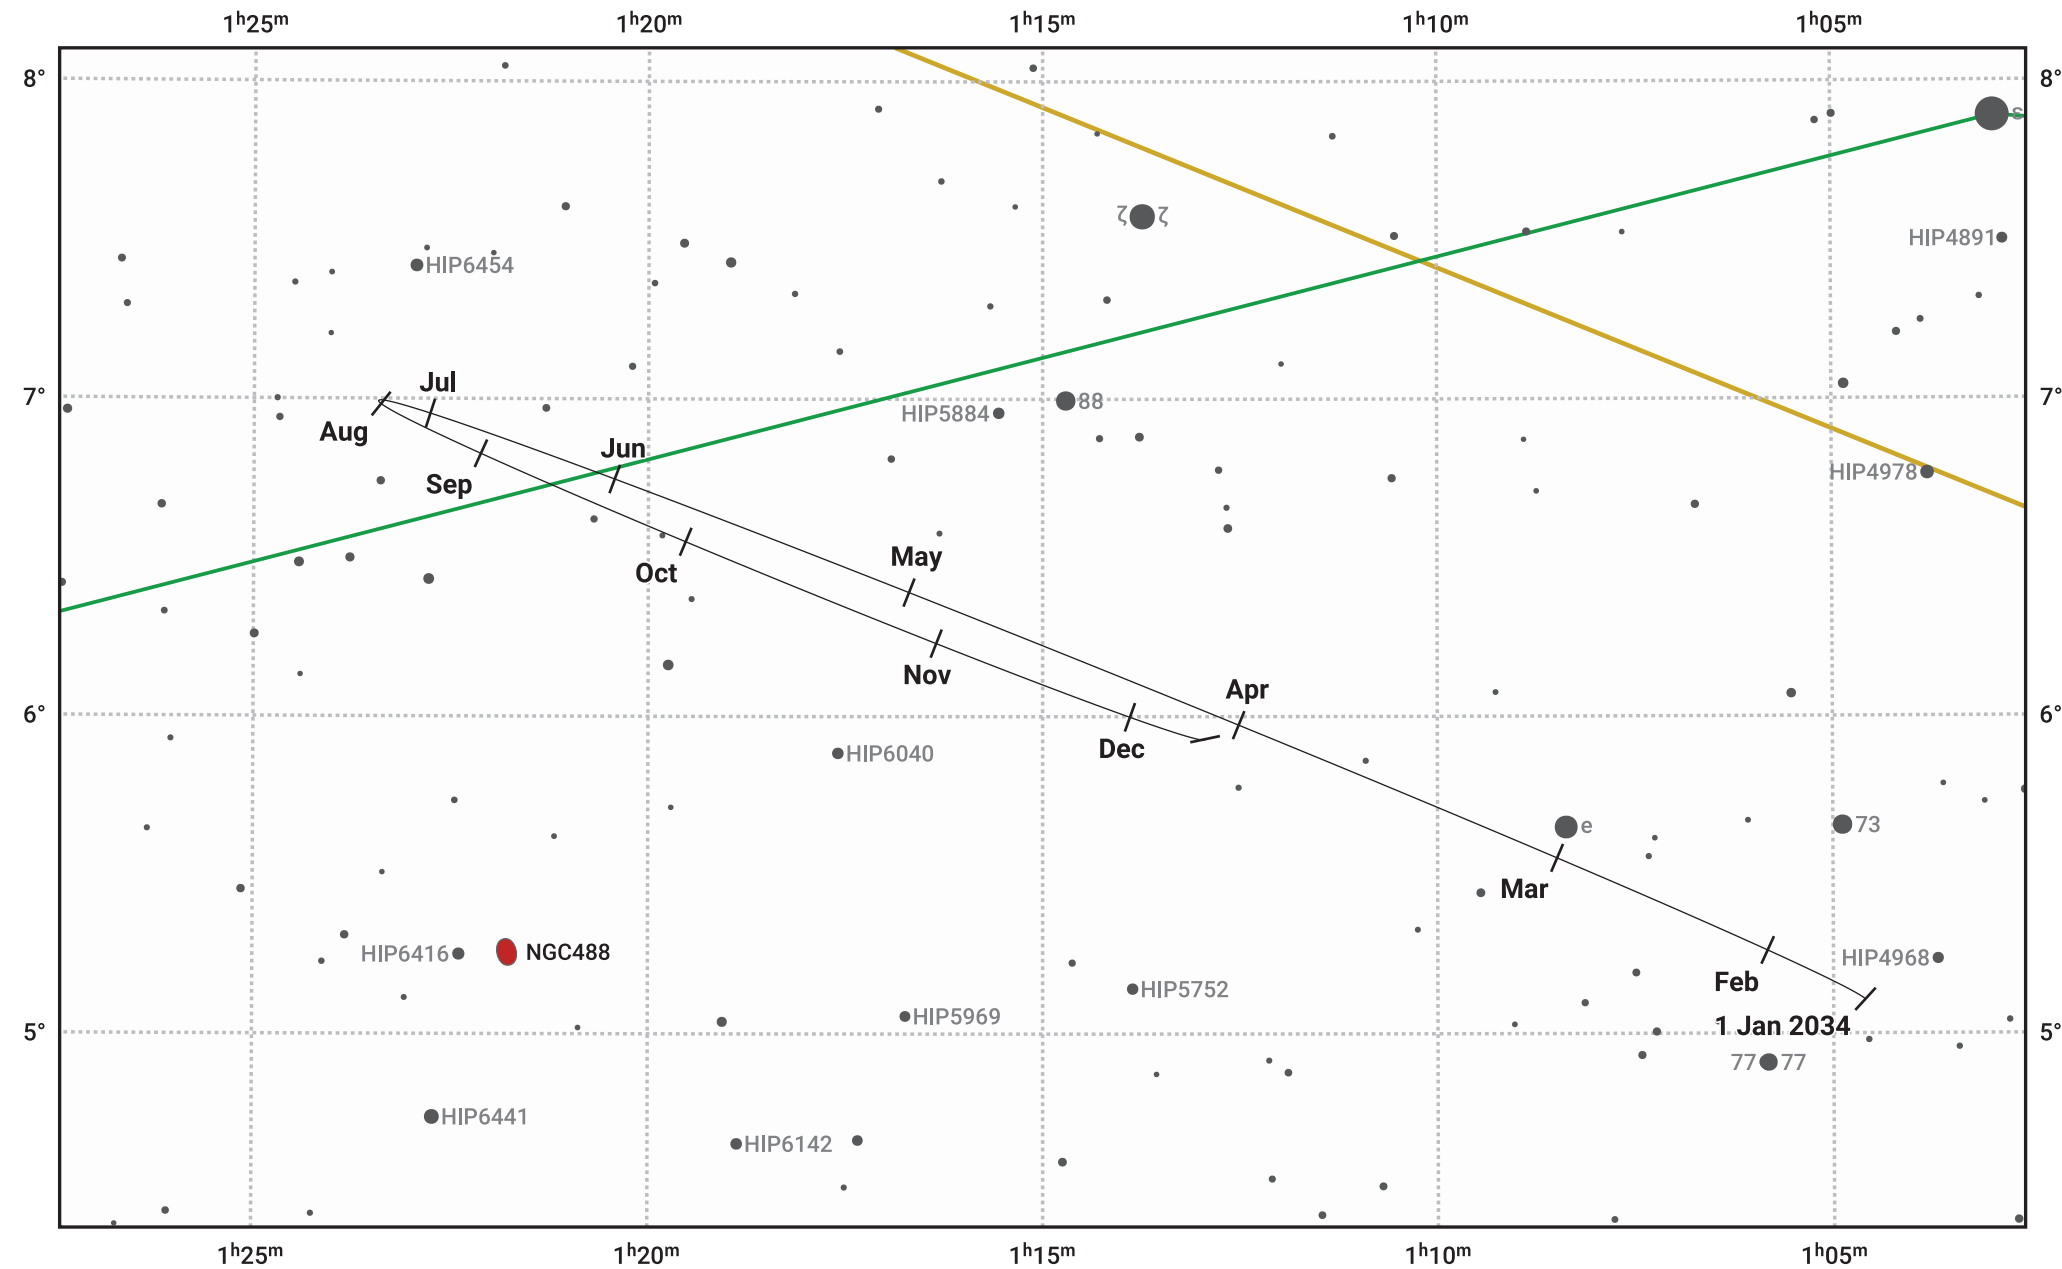

The path of Neptune in 2034

© Dominic Ford 2011–2024. Date markers placed at midnight UTC. Downloaded from <https://in-the-sky.org>

Magnitude scale: ● 10.0 ● 9.0 ● 8.0 ● 7.0 ● 6.0 ● 5.0 ● 4.0

— Ecliptic Plane

- Galaxy
- Bright nebula
- Open cluster
- ⊕ Globular cluster

Date	Mag	Angular size
2034 Jan 1	7.9	2.3"
2034 Apr 1	8.0	2.2"
2034 Jul 1	7.9	2.3"
2034 Oct 1	7.8	2.4"
2035 Jan 1	7.9	2.3"