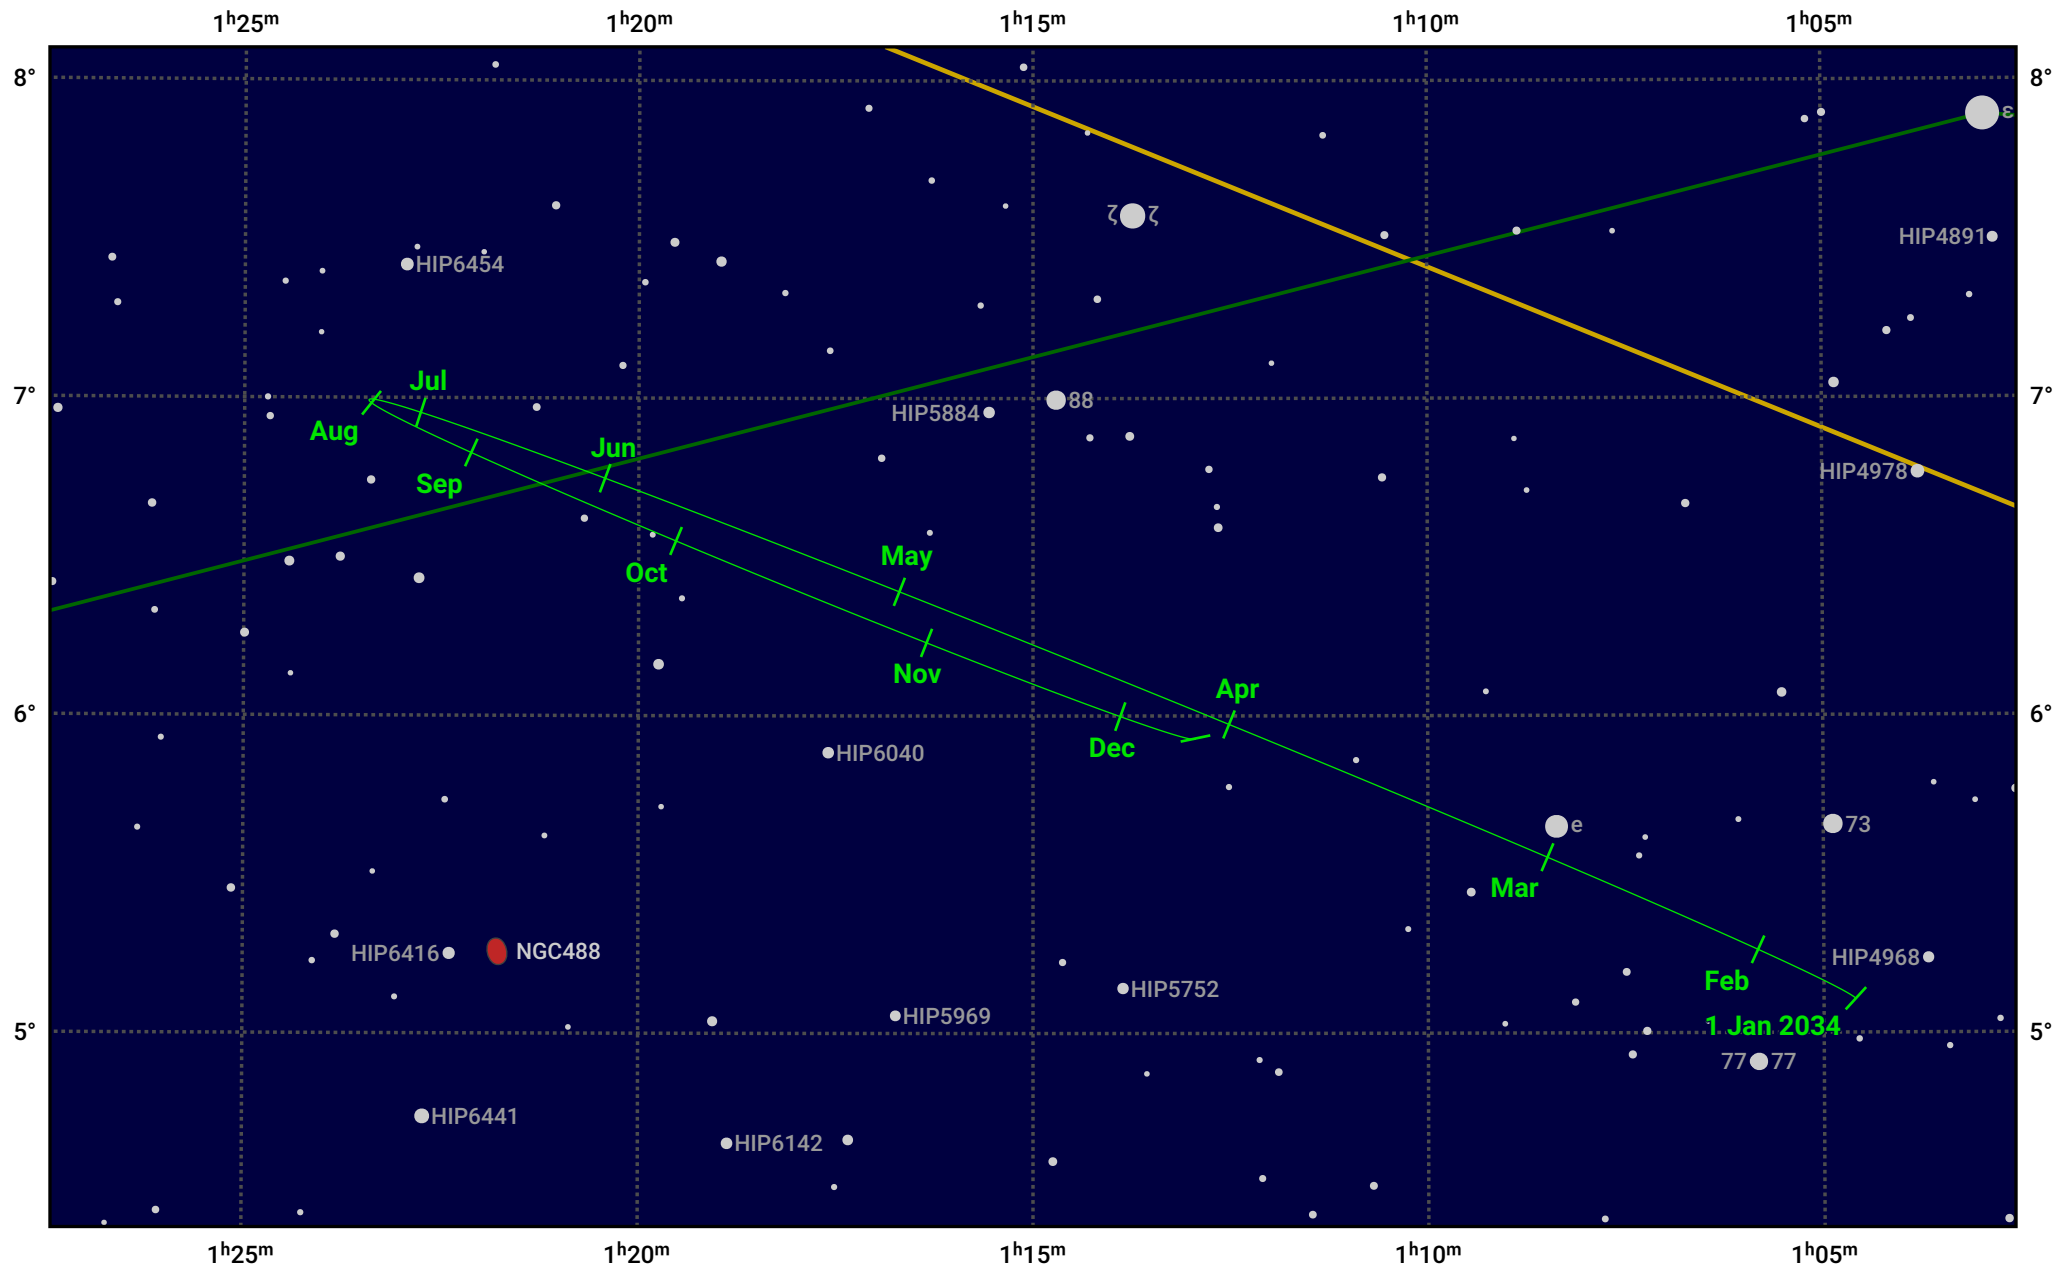

# The path of Neptune in 2034

© Dominic Ford 2011–2024. Date markers placed at midnight UTC. Downloaded from <https://in-the-sky.org>

Magnitude scale: • 10.0 • 9.0 • 8.0 • 7.0 • 6.0 • 5.0 • 4.0

— Ecliptic Plane

● Galaxy   
 ■ Bright nebula   
 ● Open cluster   
 ⊕ Globular cluster

Date	Mag	Angular size
2034 Jan 1	7.9	2.3"
2034 Apr 1	8.0	2.2"
2034 Jul 1	7.9	2.3"
2034 Oct 1	7.8	2.4"
2035 Jan 1	7.9	2.3"