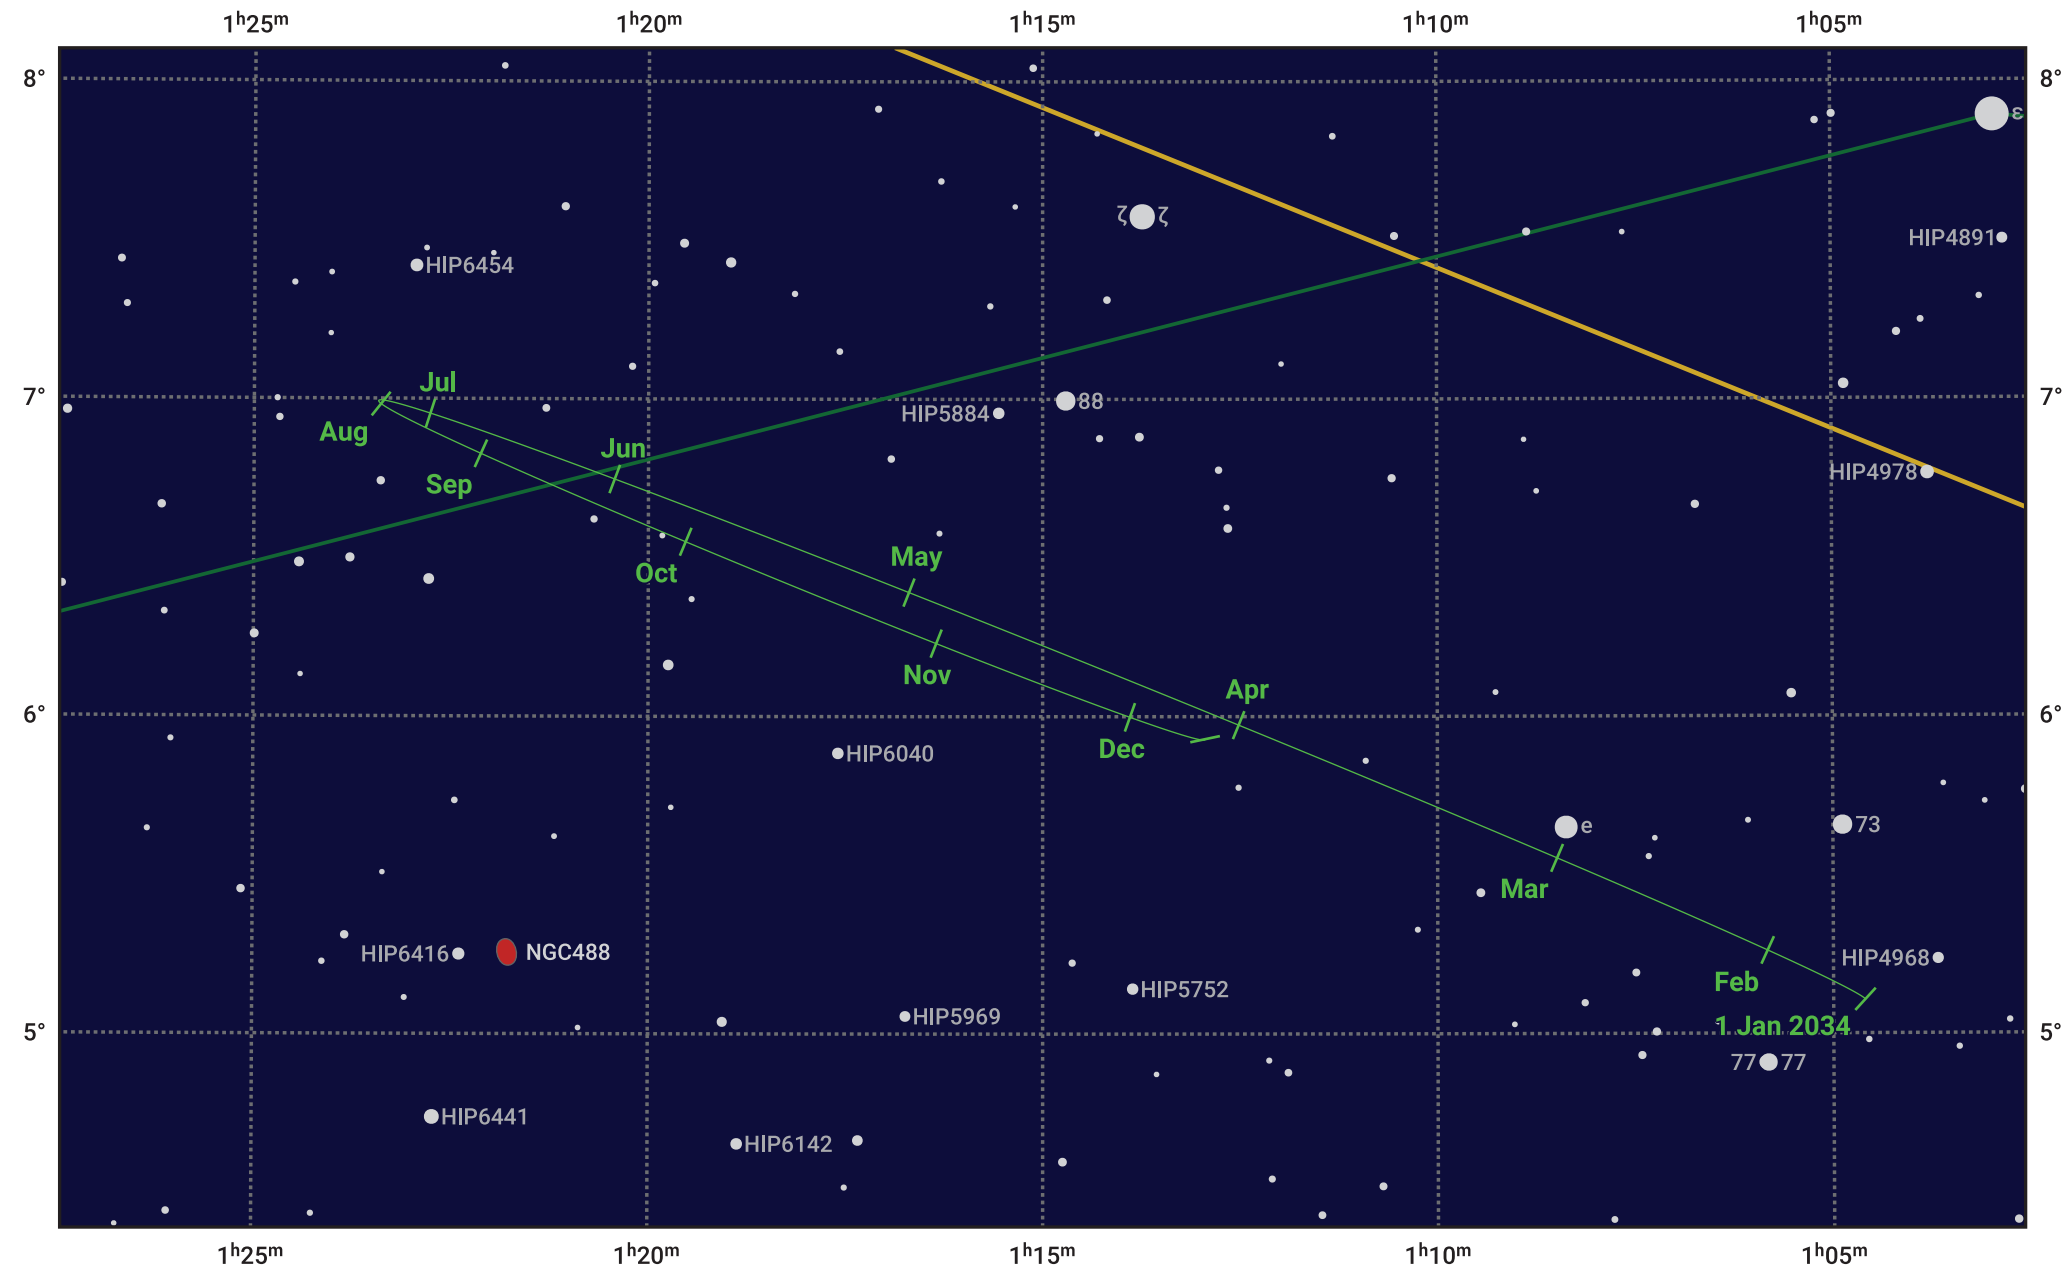

The path of Neptune in 2034

© Dominic Ford 2011–2023. Date markers placed at midnight UTC. Downloaded from <https://in-the-sky.org>

Magnitude scale: ● 10.0 ● 9.0 ● 8.0 ● 7.0 ● 6.0 ● 5.0 ● 4.0

— Ecliptic Plane

- Galaxy
- Bright nebula
- Open cluster
- ⊕ Globular cluster

Date	Mag	Angular size
2034 Jan 1	7.9	2.3"
2034 Apr 1	8.0	2.2"
2034 Jul 1	7.9	2.3"
2034 Oct 1	7.8	2.4"
2035 Jan 1	7.9	2.3"