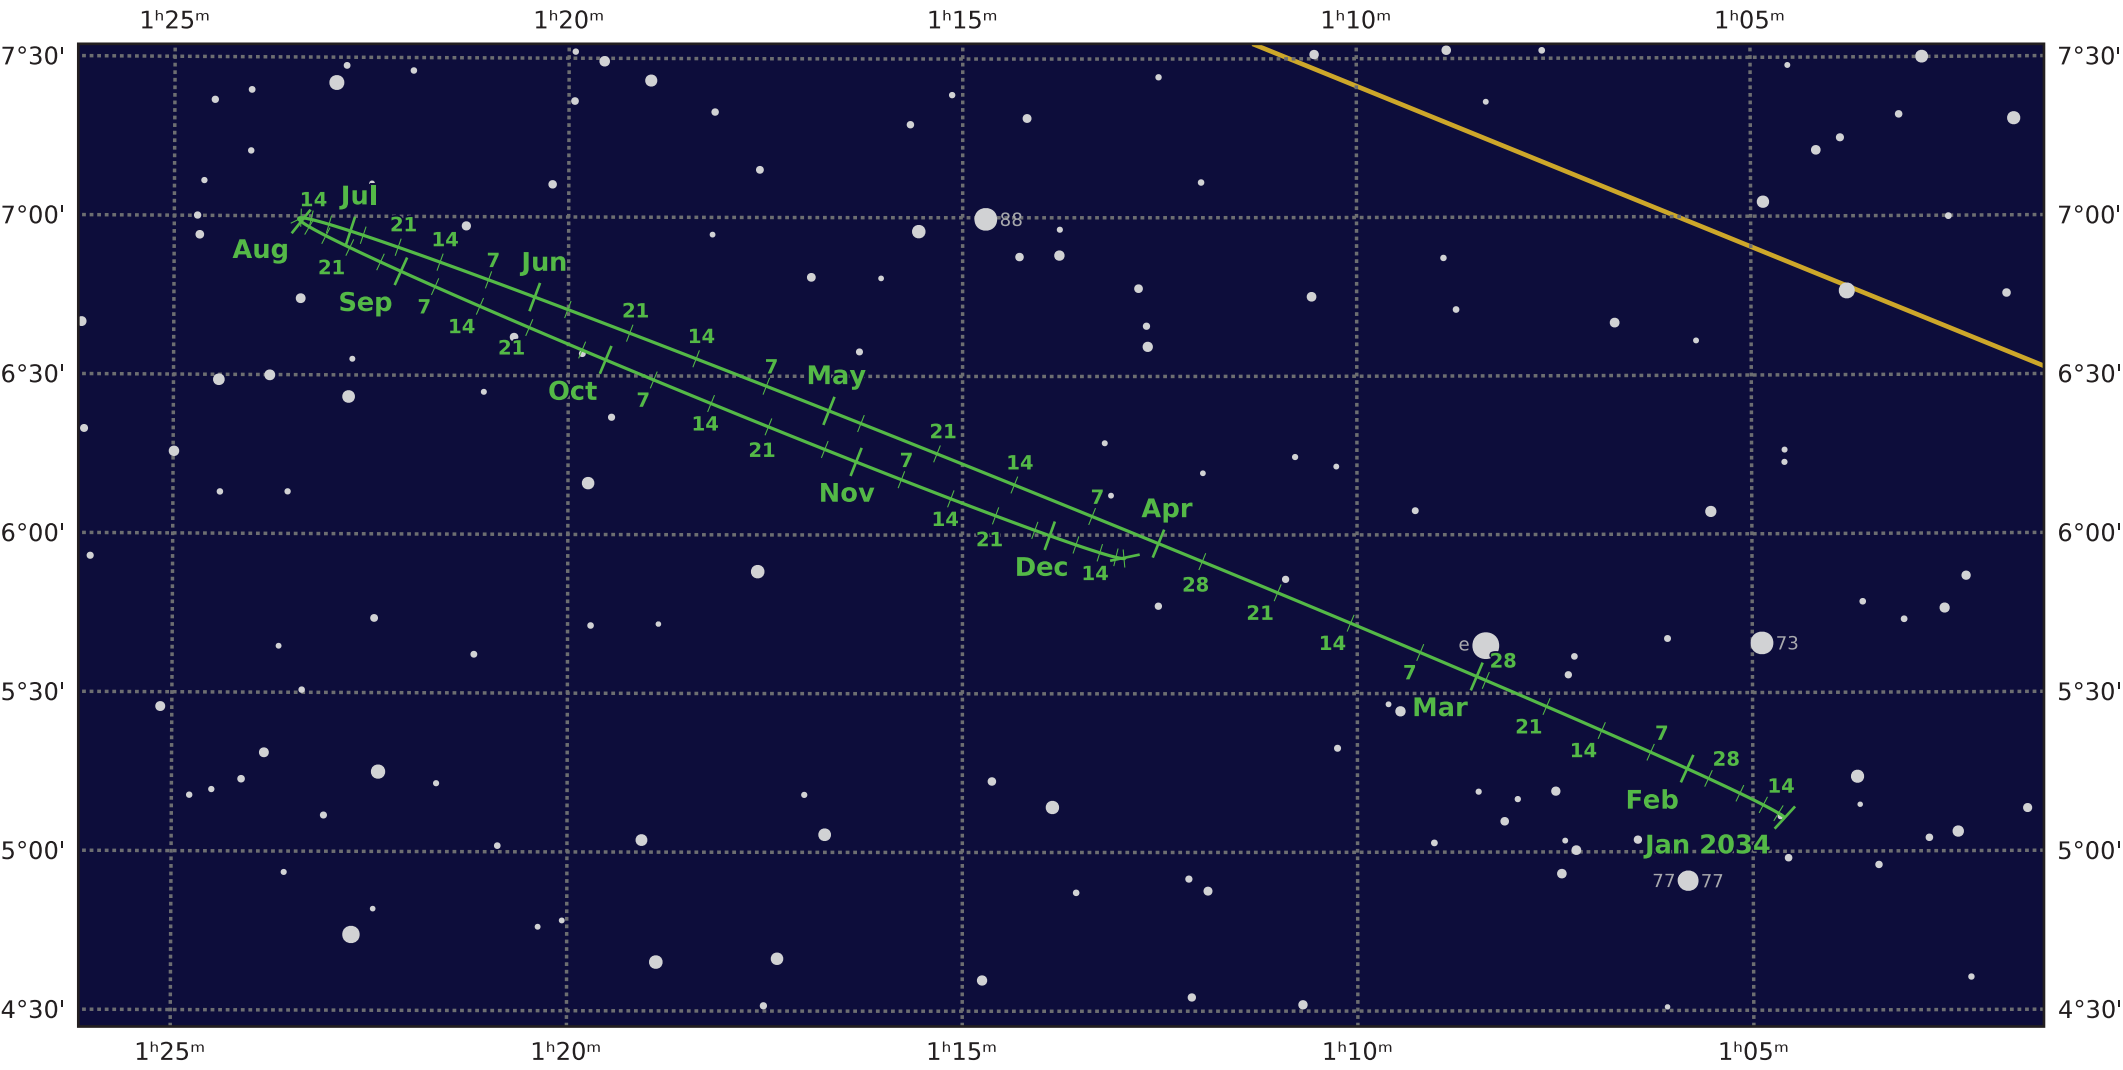

The path of Neptune in 2034

© Dominic Ford 2011-2020. Downloaded from <https://in-the-sky.org>

Magnitude scale: ● 10.5 ● 10.0 ● 9.5 ● 9.0 ● 8.5 ● 8.0 ● 7.5 ● 7.0 ● 6.5 ● 6.0 ● 5.5

— Ecliptic Plane — Galactic Plane