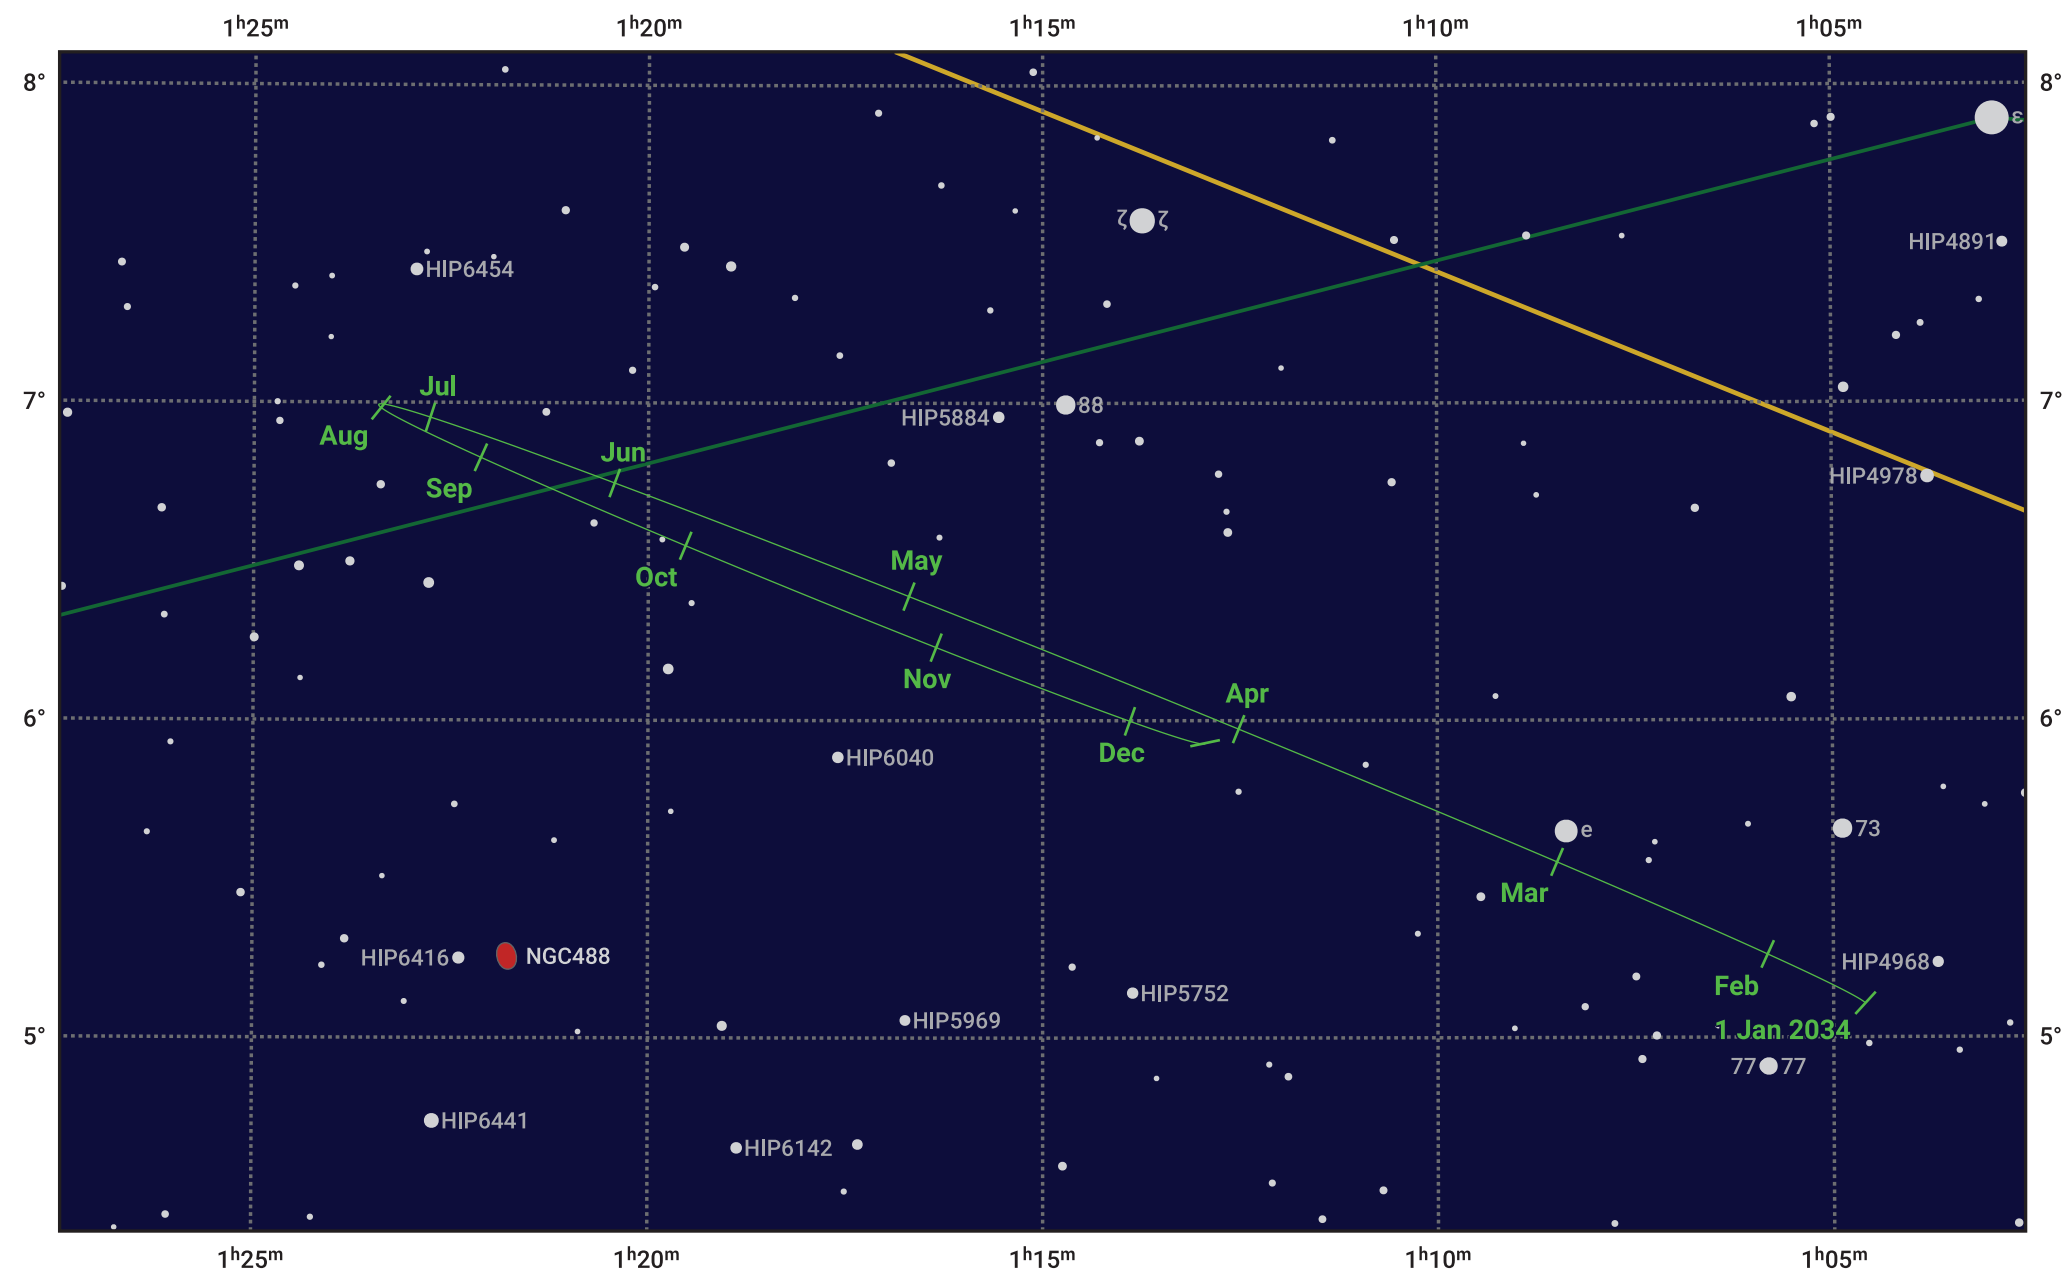

The path of Neptune in 2034

© Dominic Ford 2011–2024. Date markers placed at midnight UTC. Downloaded from <https://in-the-sky.org>

Magnitude scale: ● 10.0 ● 9.0 ● 8.0 ● 7.0 ● 6.0 ● 5.0 ● 4.0

— Ecliptic Plane

- Galaxy
- Bright nebula
- Open cluster
- ⊕ Globular cluster

Date	Mag	Angular size
2034 Jan 1	7.9	2.3"
2034 Apr 1	8.0	2.2"
2034 Jul 1	7.9	2.3"
2034 Oct 1	7.8	2.4"
2035 Jan 1	7.9	2.3"