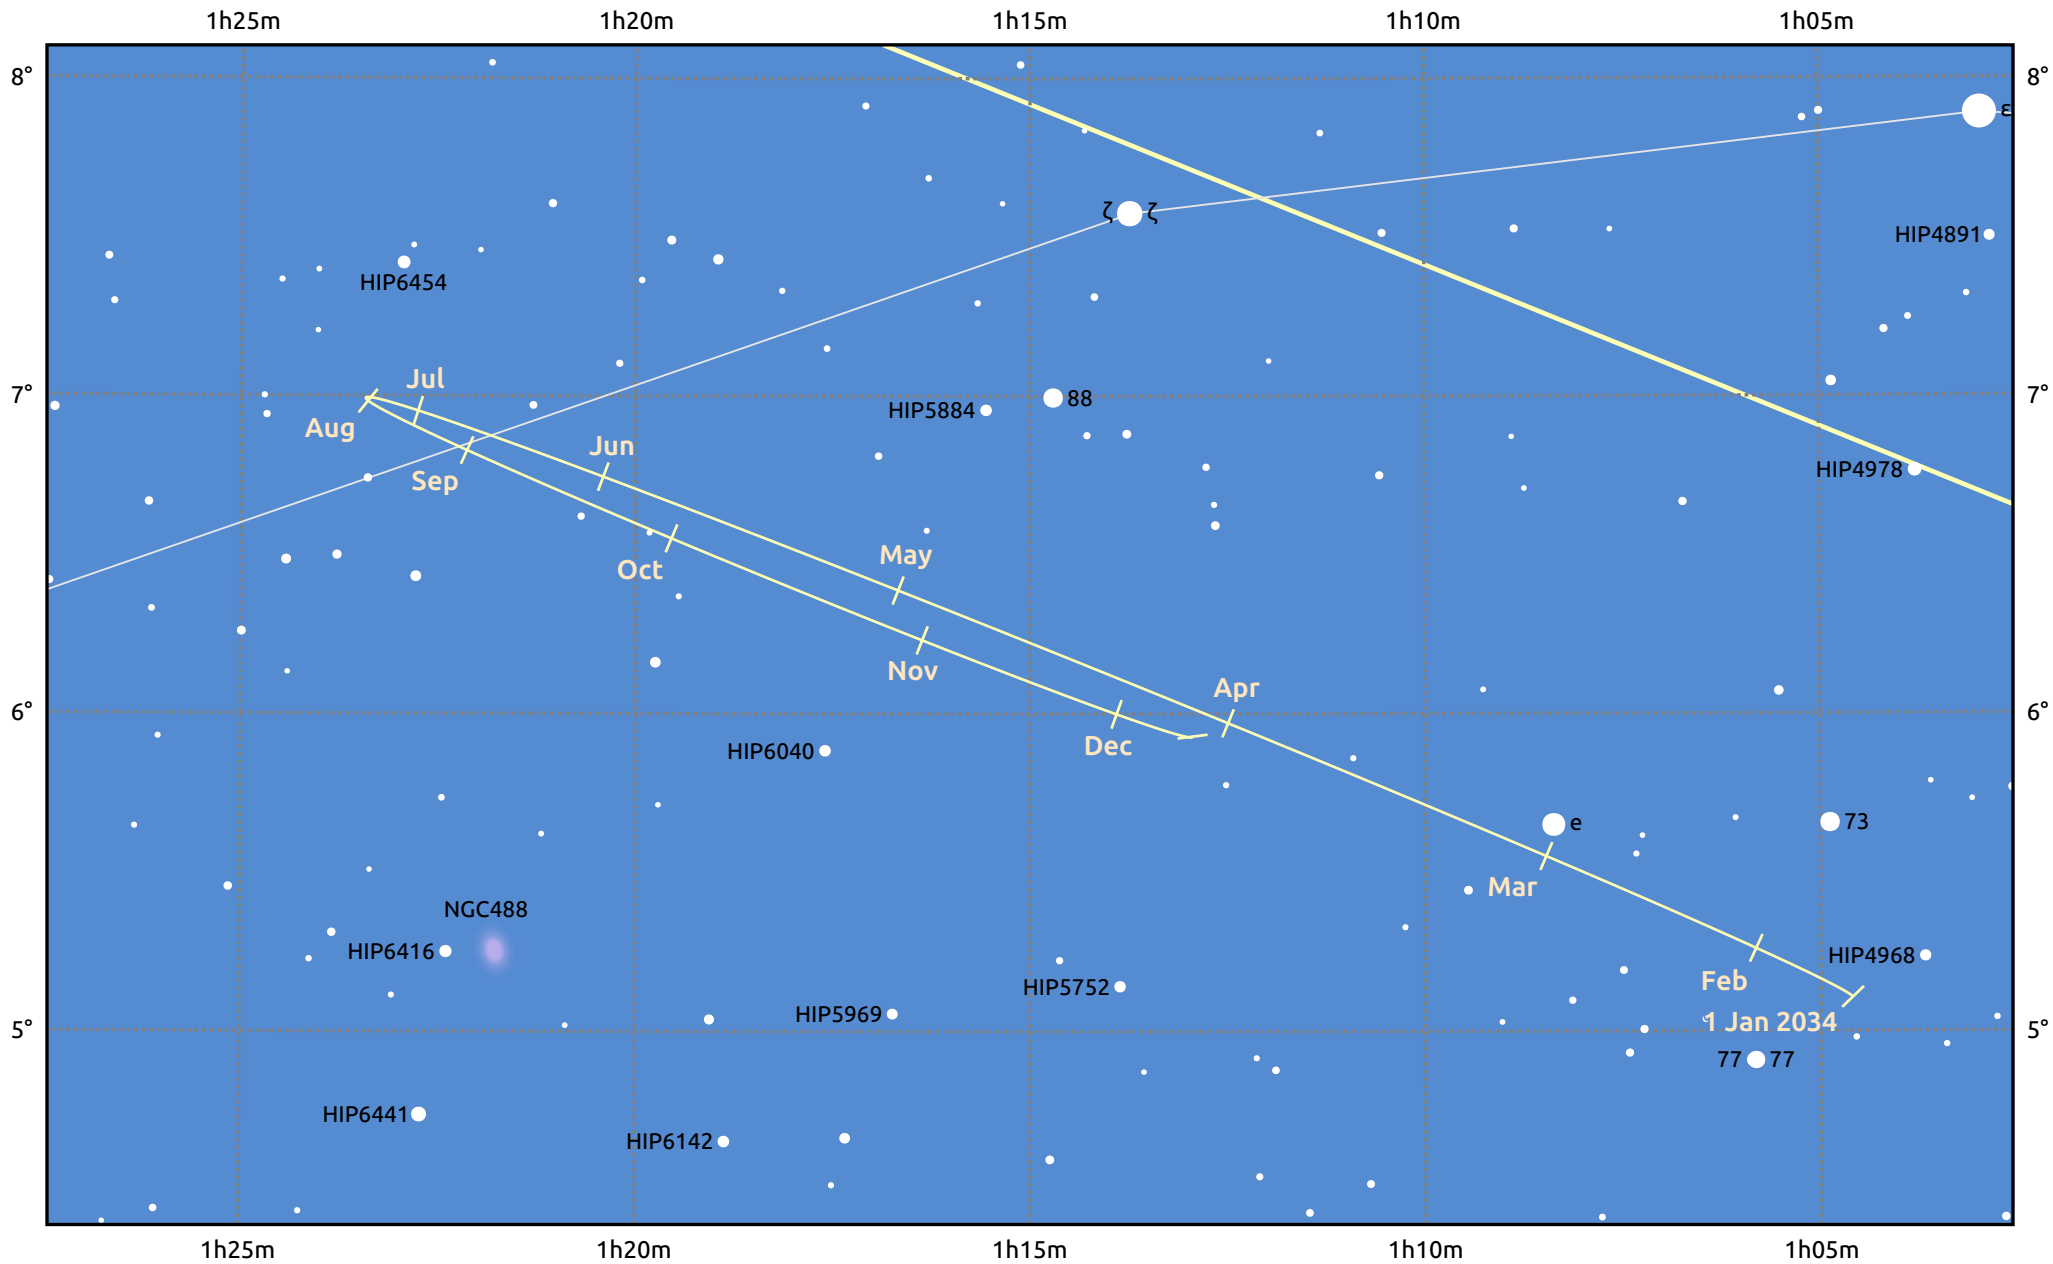

The path of Neptune in 2034

© Dominic Ford 2011–2025. Date markers placed at midnight UTC. Downloaded from <https://in-the-sky.org>

Magnitude scale: 10.0 9.0 8.0 7.0 6.0 5.0 4.0

Ecliptic Plane

Galaxy Bright nebula Open cluster Globular cluster Planetary nebula

Date	Mag	Angular size
2034 Jan 1	7.9	2.3"
2034 Apr 1	8.0	2.2"
2034 Jul 1	7.9	2.3"
2034 Oct 1	7.8	2.4"
2035 Jan 1	7.9	2.3"