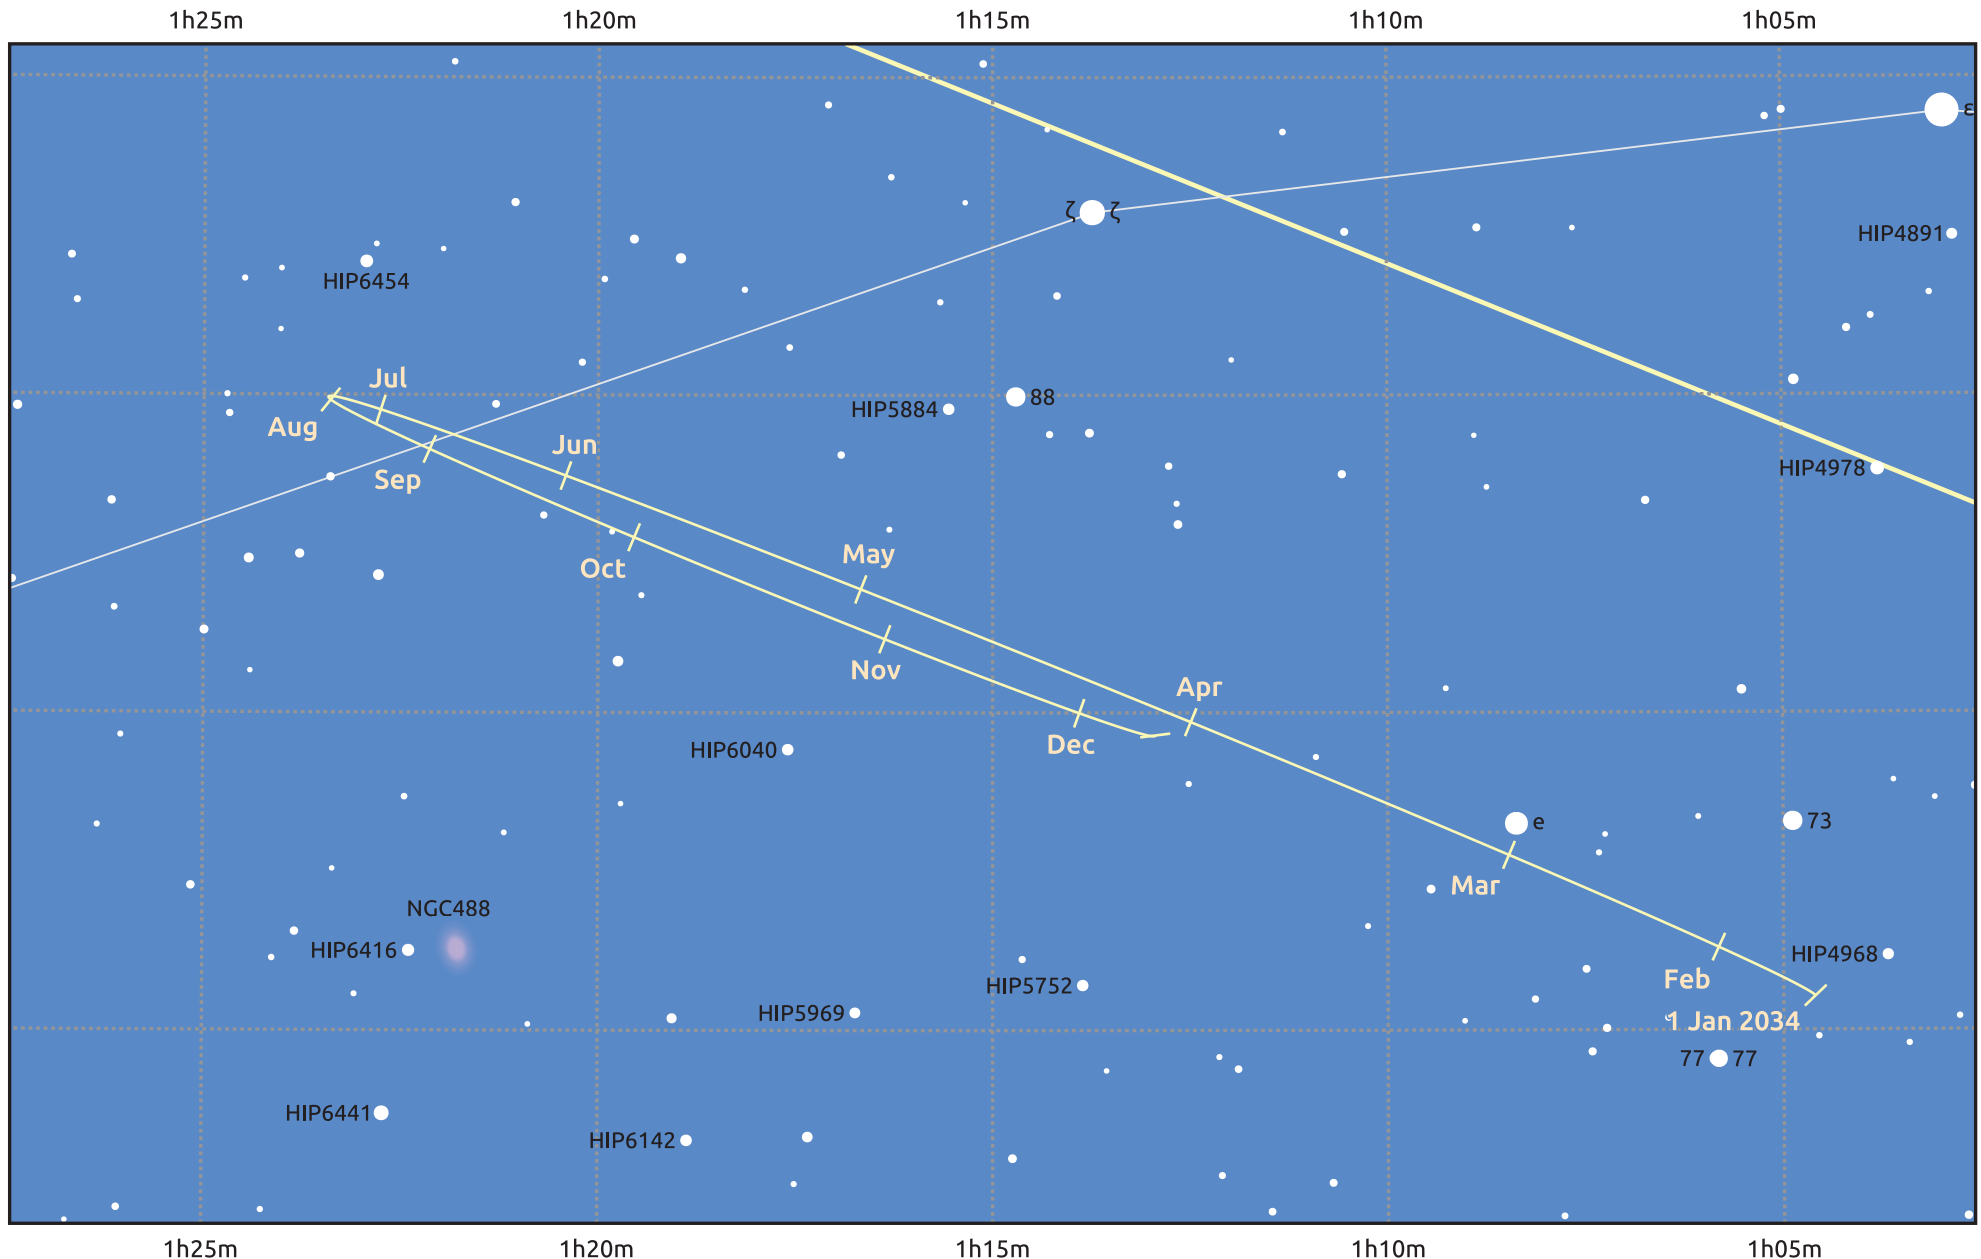

The path of Neptune in 2034

© Dominic Ford 2011–2025. Date markers placed at midnight UTC. Downloaded from <https://in-the-sky.org>

Magnitude scale: ● 10.0 ● 9.0 ● 8.0 ● 7.0 ● 6.0 ● 5.0 ● 4.0

— Ecliptic Plane

Galaxy Bright nebula Open cluster Globular cluster Planetary nebula

Date	Mag	Angular size
2034 Jan 1	7.9	2.3"
2034 Apr 1	8.0	2.2"
2034 Jul 1	7.9	2.3"
2034 Oct 1	7.8	2.4"
2035 Jan 1	7.9	2.3"