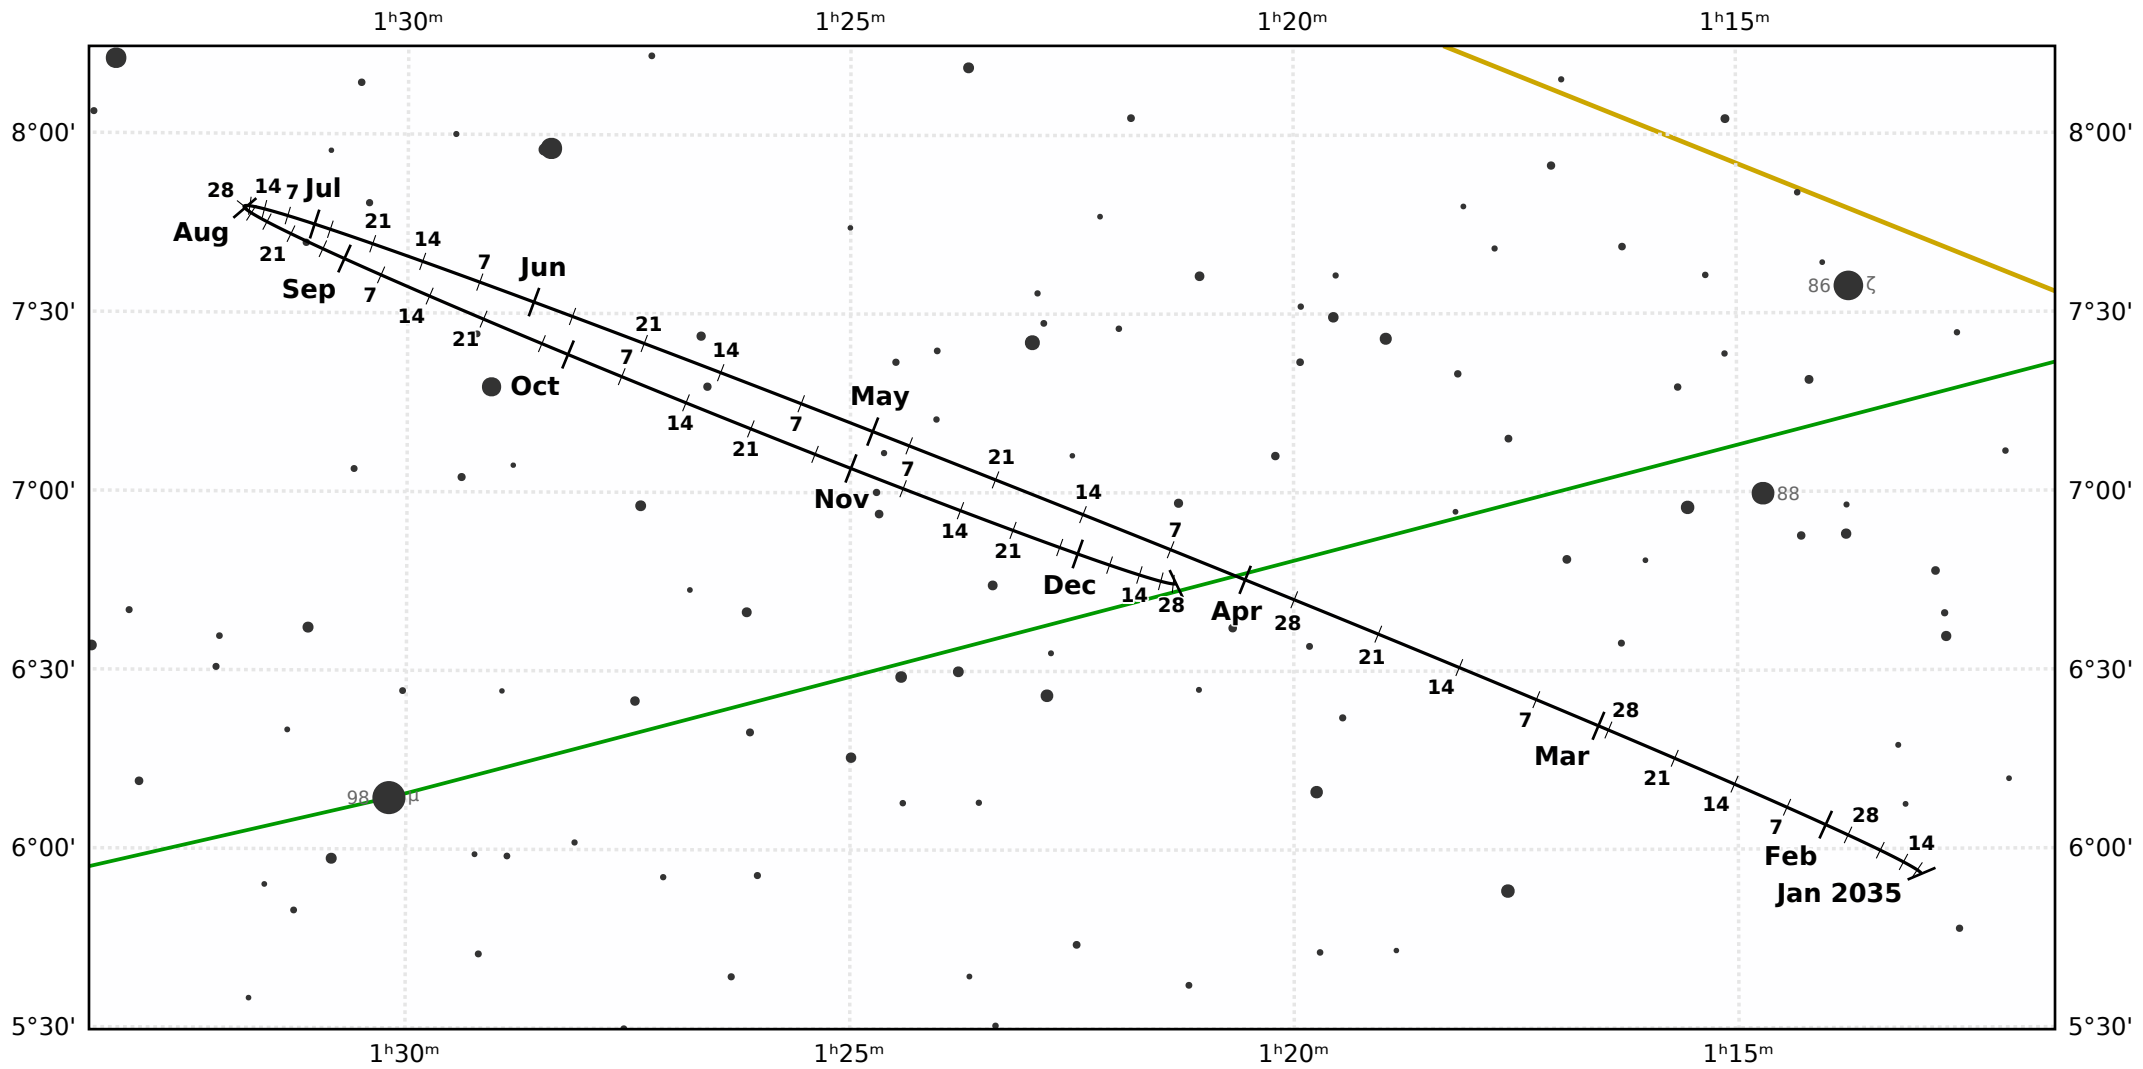

The path of Neptune in 2035

© Dominic Ford 2011-2020. Downloaded from <https://in-the-sky.org>

Magnitude scale: •10.5 •10.0 •9.5 •9.0 •8.5 •8.0 •7.5 •7.0 •6.5 •6.0 •5.5 •5.0 •4.5

— The Equator — Ecliptic Plane — Galactic Plane