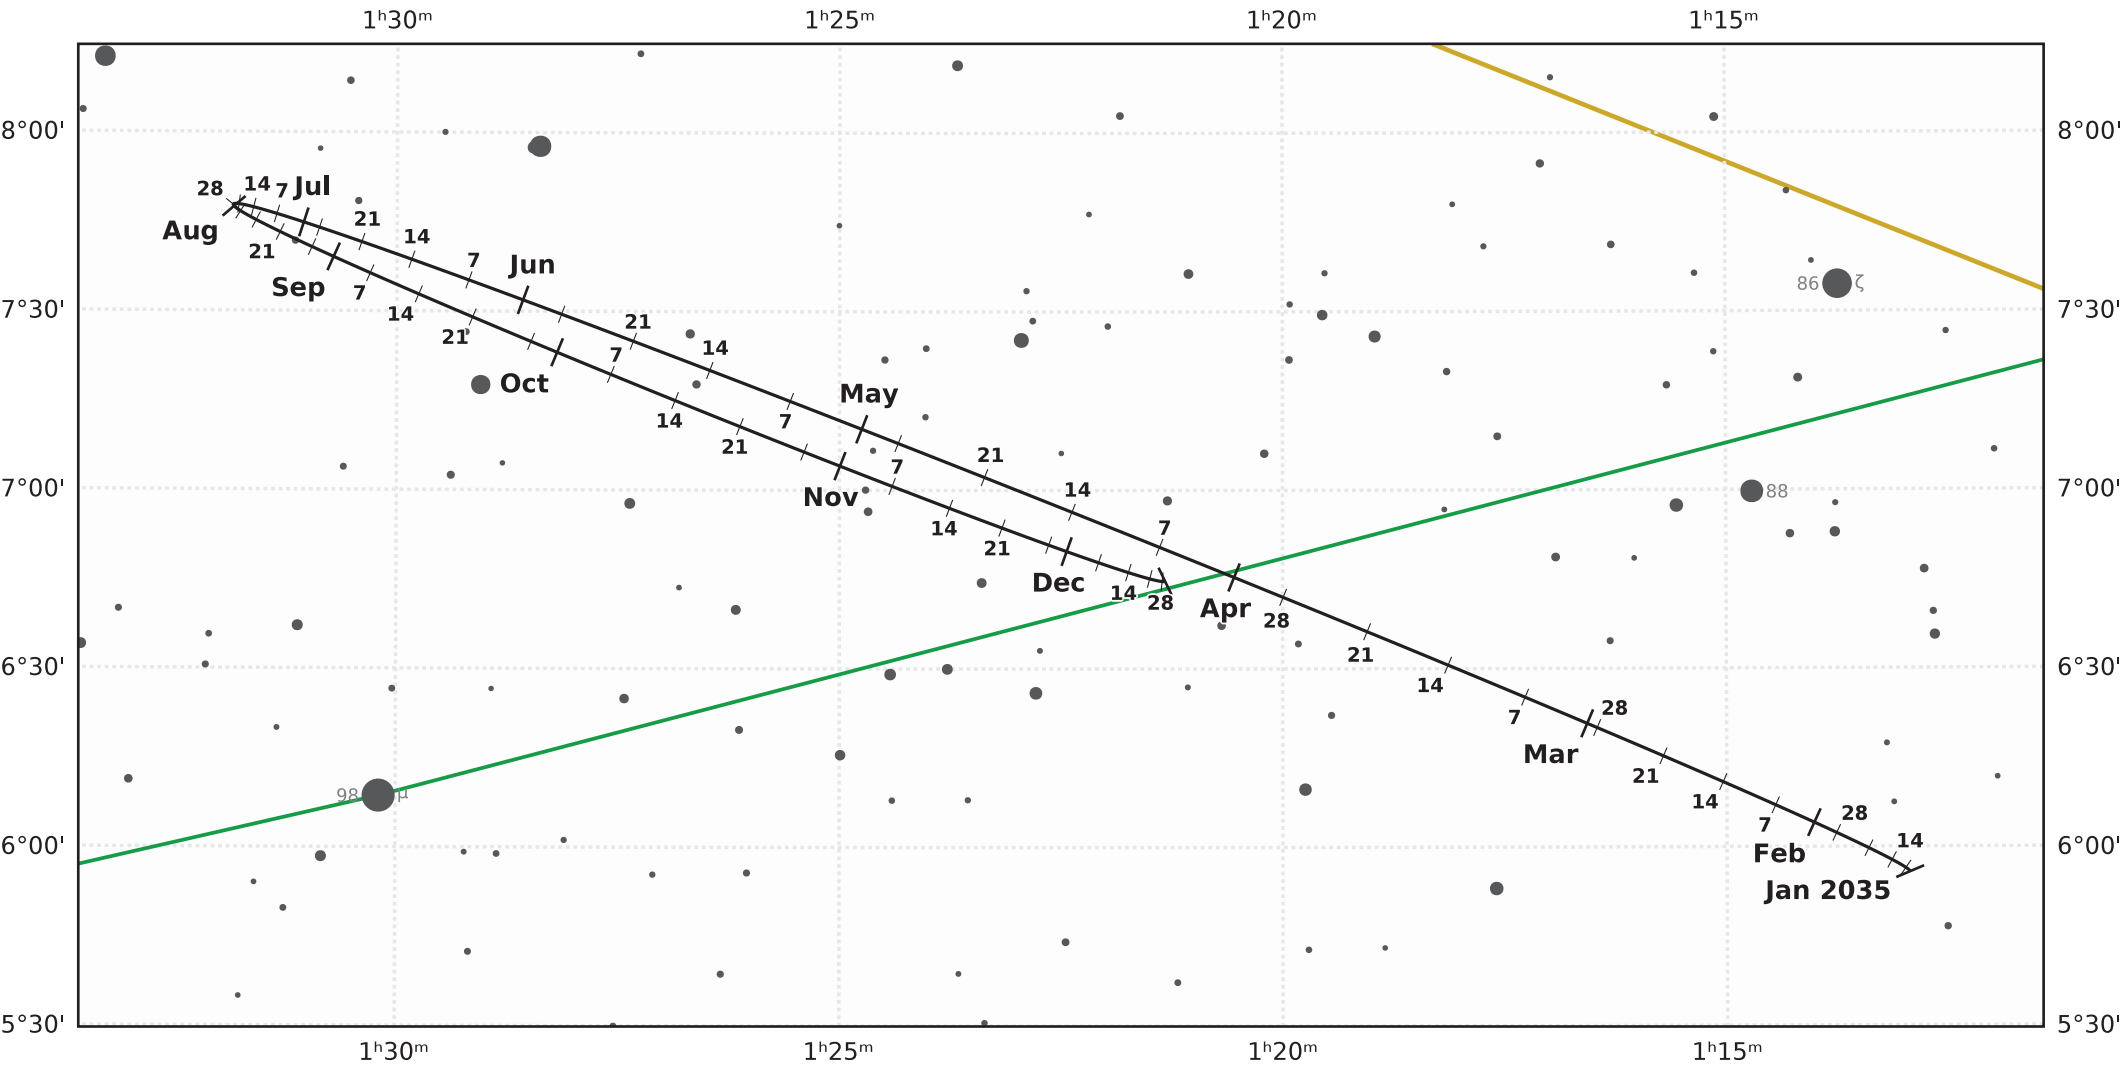

The path of Neptune in 2035

© Dominic Ford 2011-2020. Downloaded from <https://in-the-sky.org>

Magnitude scale: •10.5 •10.0 •9.5 •9.0 •8.5 •8.0 •7.5 •7.0 •6.5 ●6.0 ●5.5 ●5.0 ●4.5

— The Equator — Ecliptic Plane — Galactic Plane