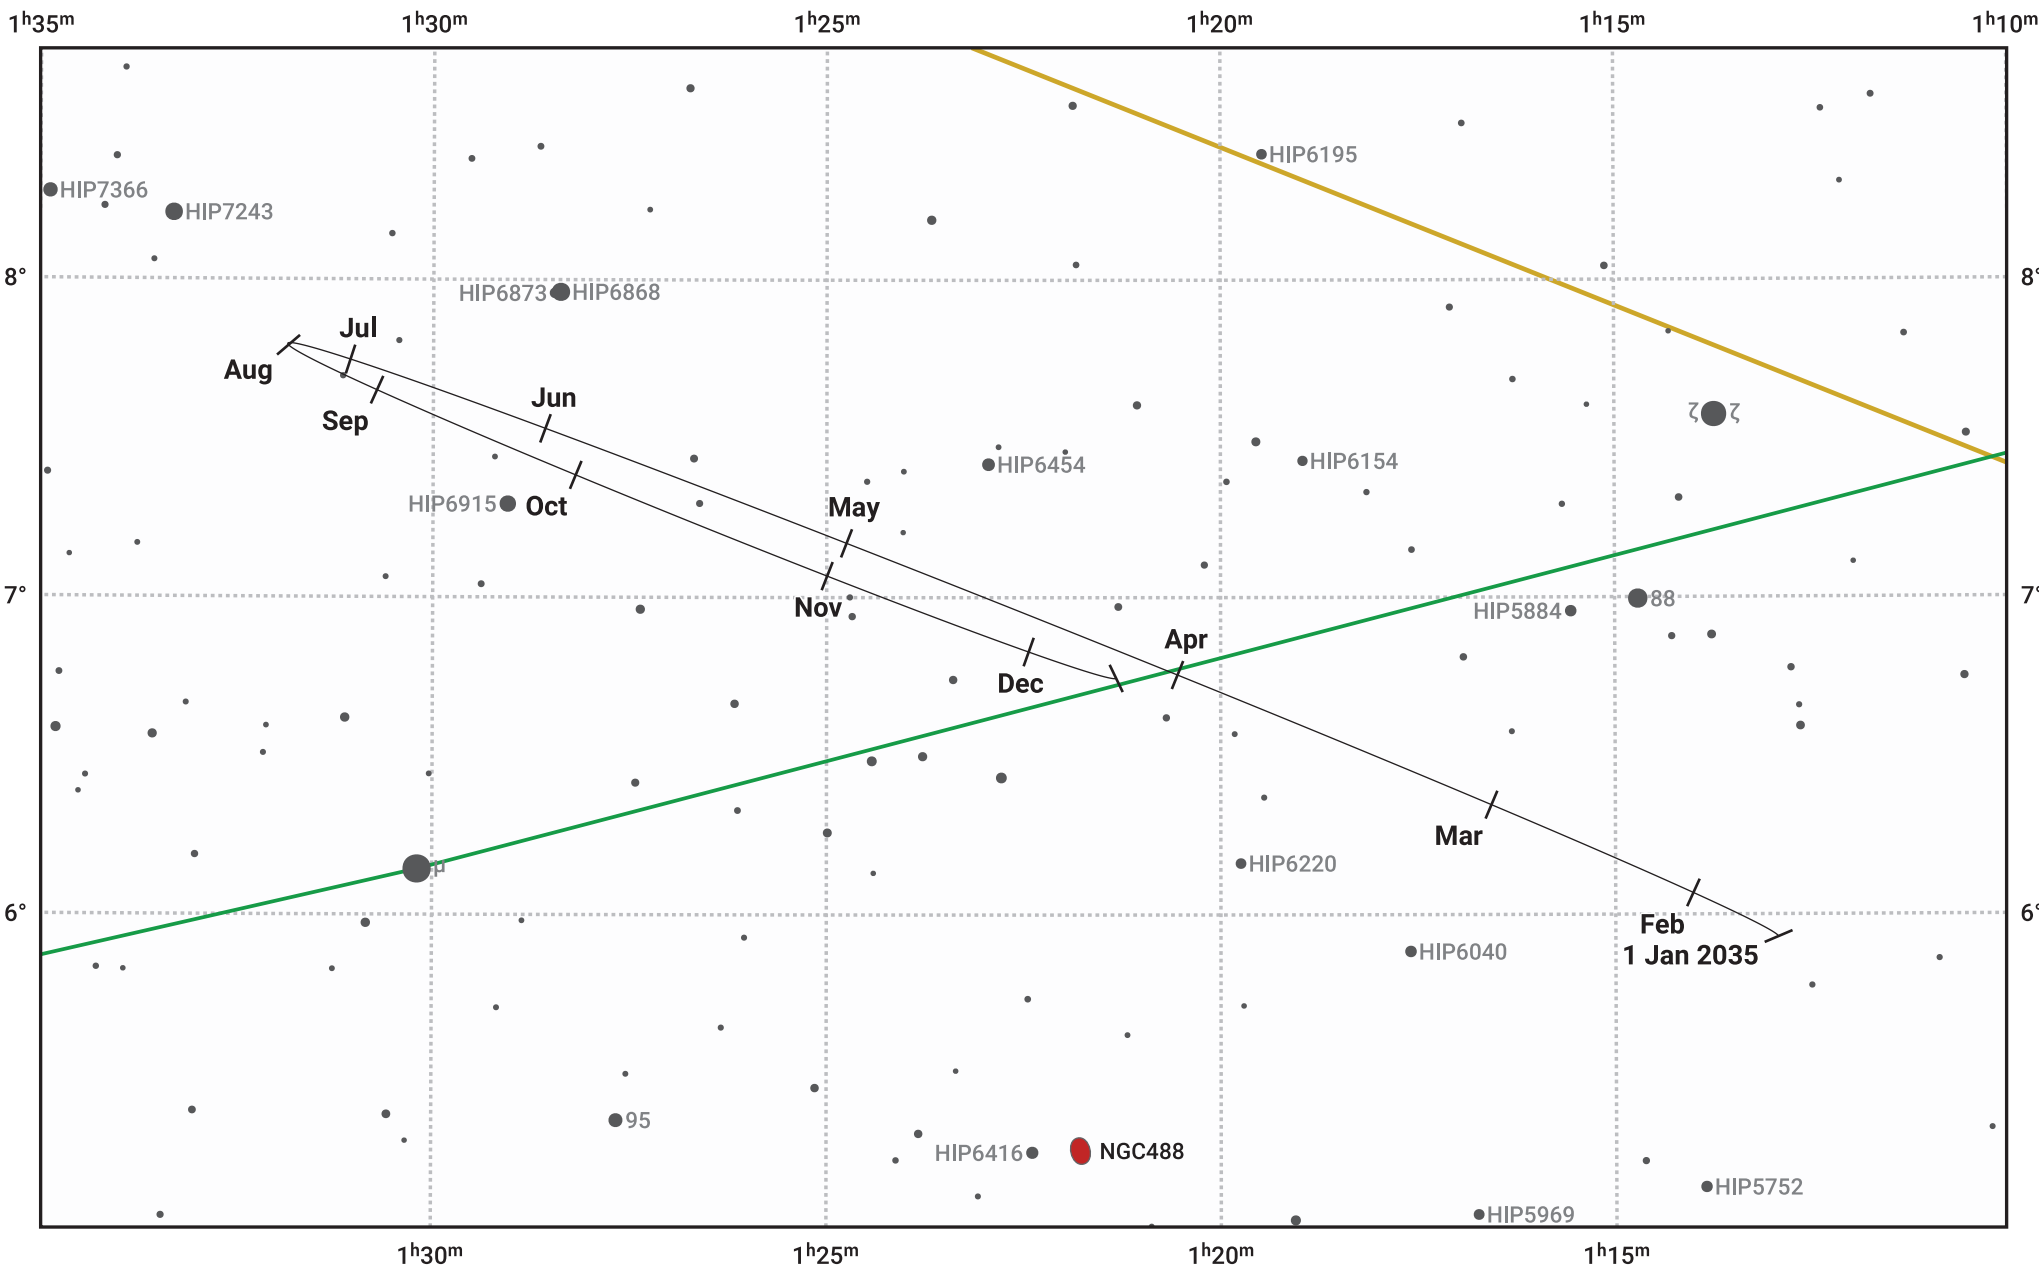

The path of Neptune in 2035

© Dominic Ford 2011–2024. Date markers placed at midnight UTC. Downloaded from <https://in-the-sky.org>

Magnitude scale: ● 10.0 ● 9.0 ● 8.0 ● 7.0 ● 6.0 ● 5.0 ● 4.0

— Ecliptic Plane

● Galaxy ■ Bright nebula ● Open cluster ⊕ Globular cluster

Date	Mag	Angular size
2035 Jan 1	7.9	2.3"
2035 Apr 1	7.9	2.2"
2035 Jul 1	7.9	2.3"
2035 Oct 1	7.8	2.4"
2036 Jan 1	7.9	2.3"