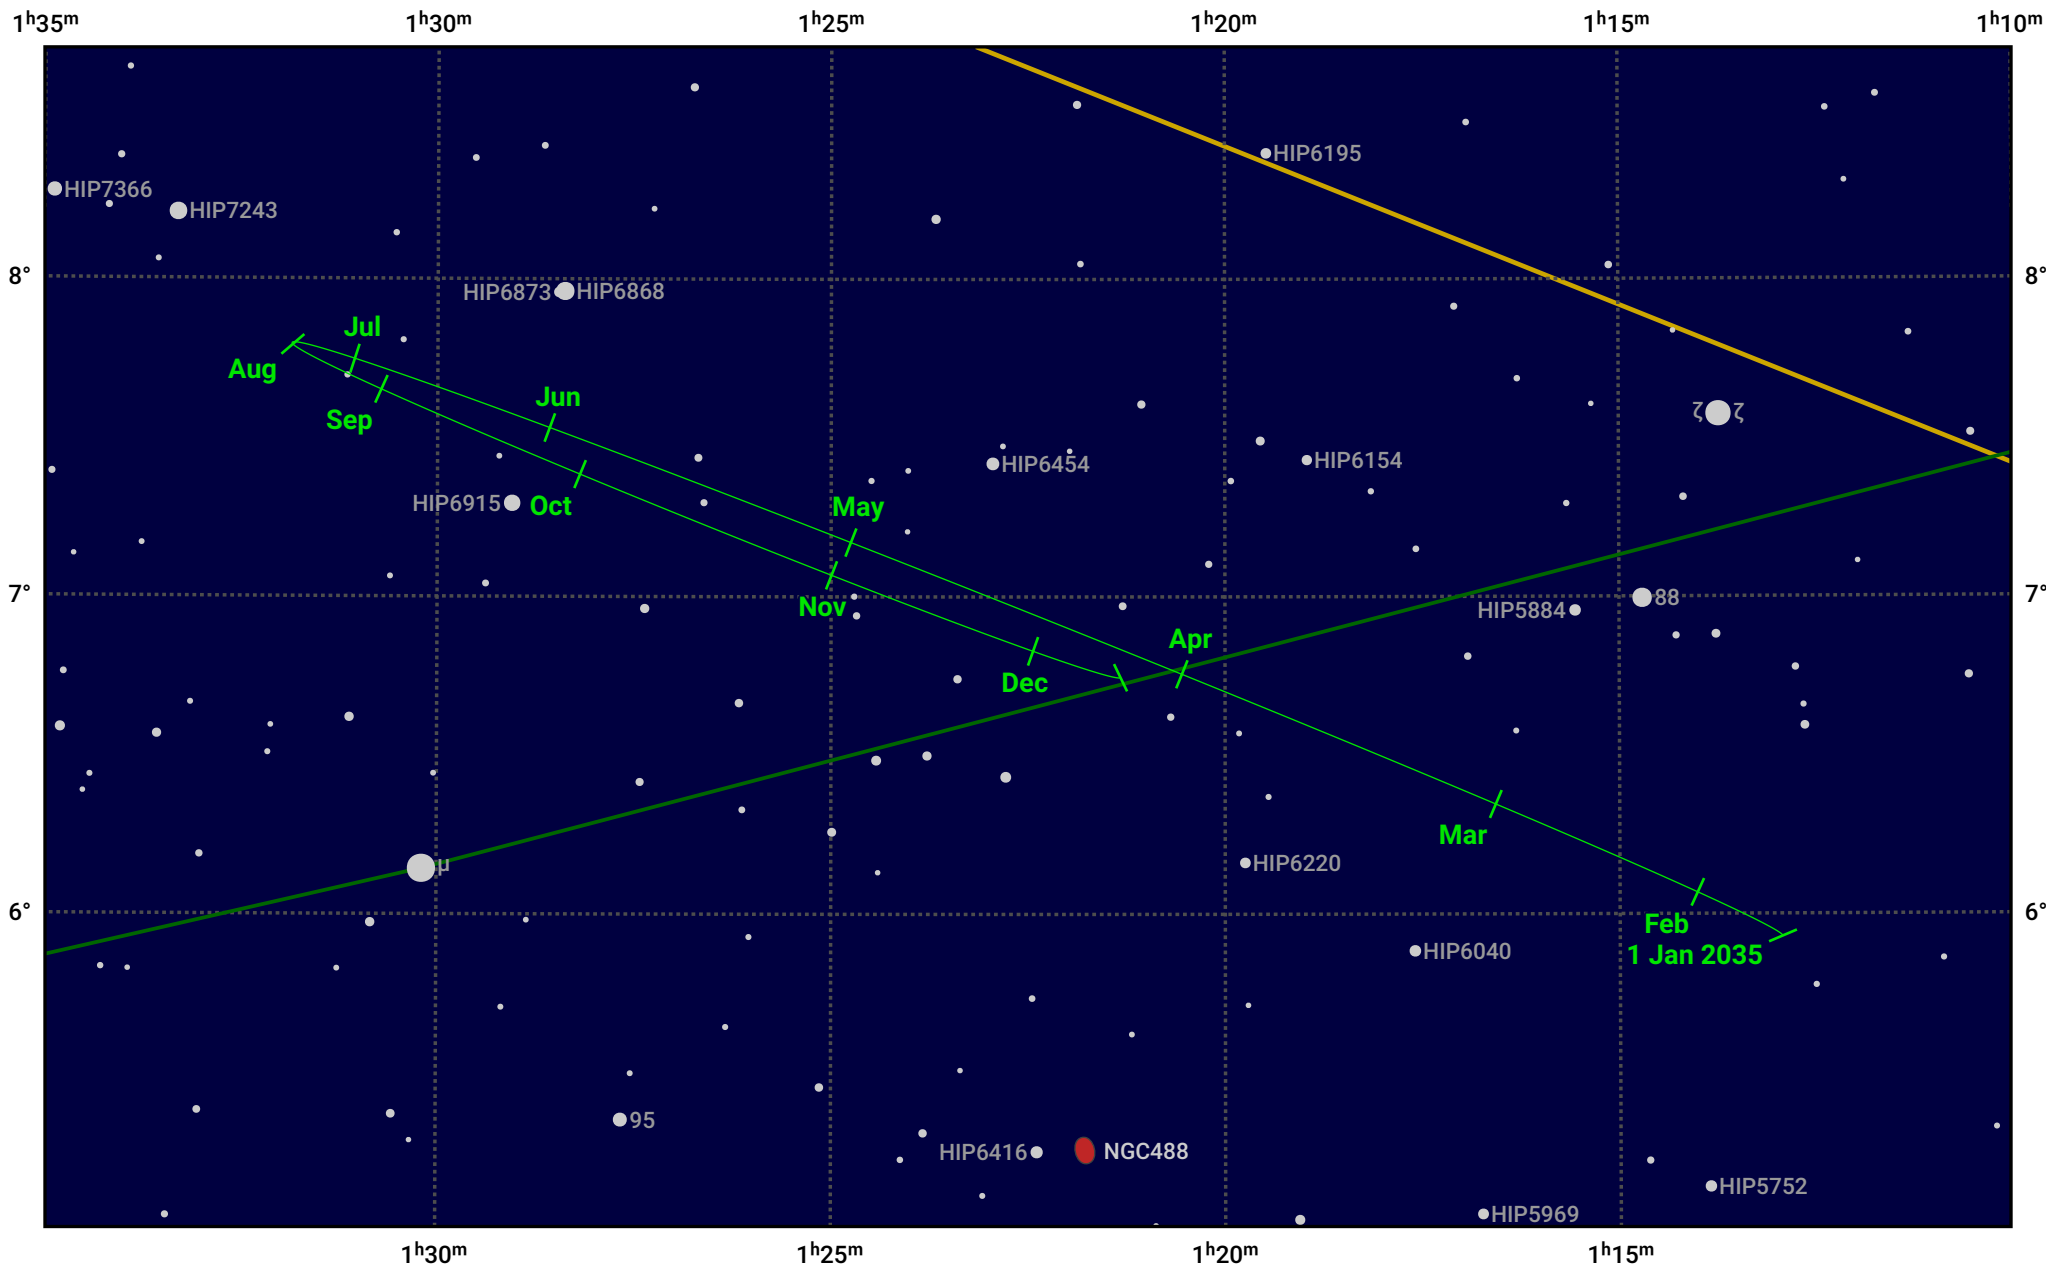

# The path of Neptune in 2035

© Dominic Ford 2011–2024. Date markers placed at midnight UTC. Downloaded from <https://in-the-sky.org>

Magnitude scale: • 10.0 • 9.0 • 8.0 • 7.0 • 6.0 • 5.0 • 4.0

— Ecliptic Plane

● Galaxy    ■ Bright nebula    ● Open cluster    ● Globular cluster

Date	Mag	Angular size
2035 Jan 1	7.9	2.3"
2035 Apr 1	7.9	2.2"
2035 Jul 1	7.9	2.3"
2035 Oct 1	7.8	2.4"
2036 Jan 1	7.9	2.3"