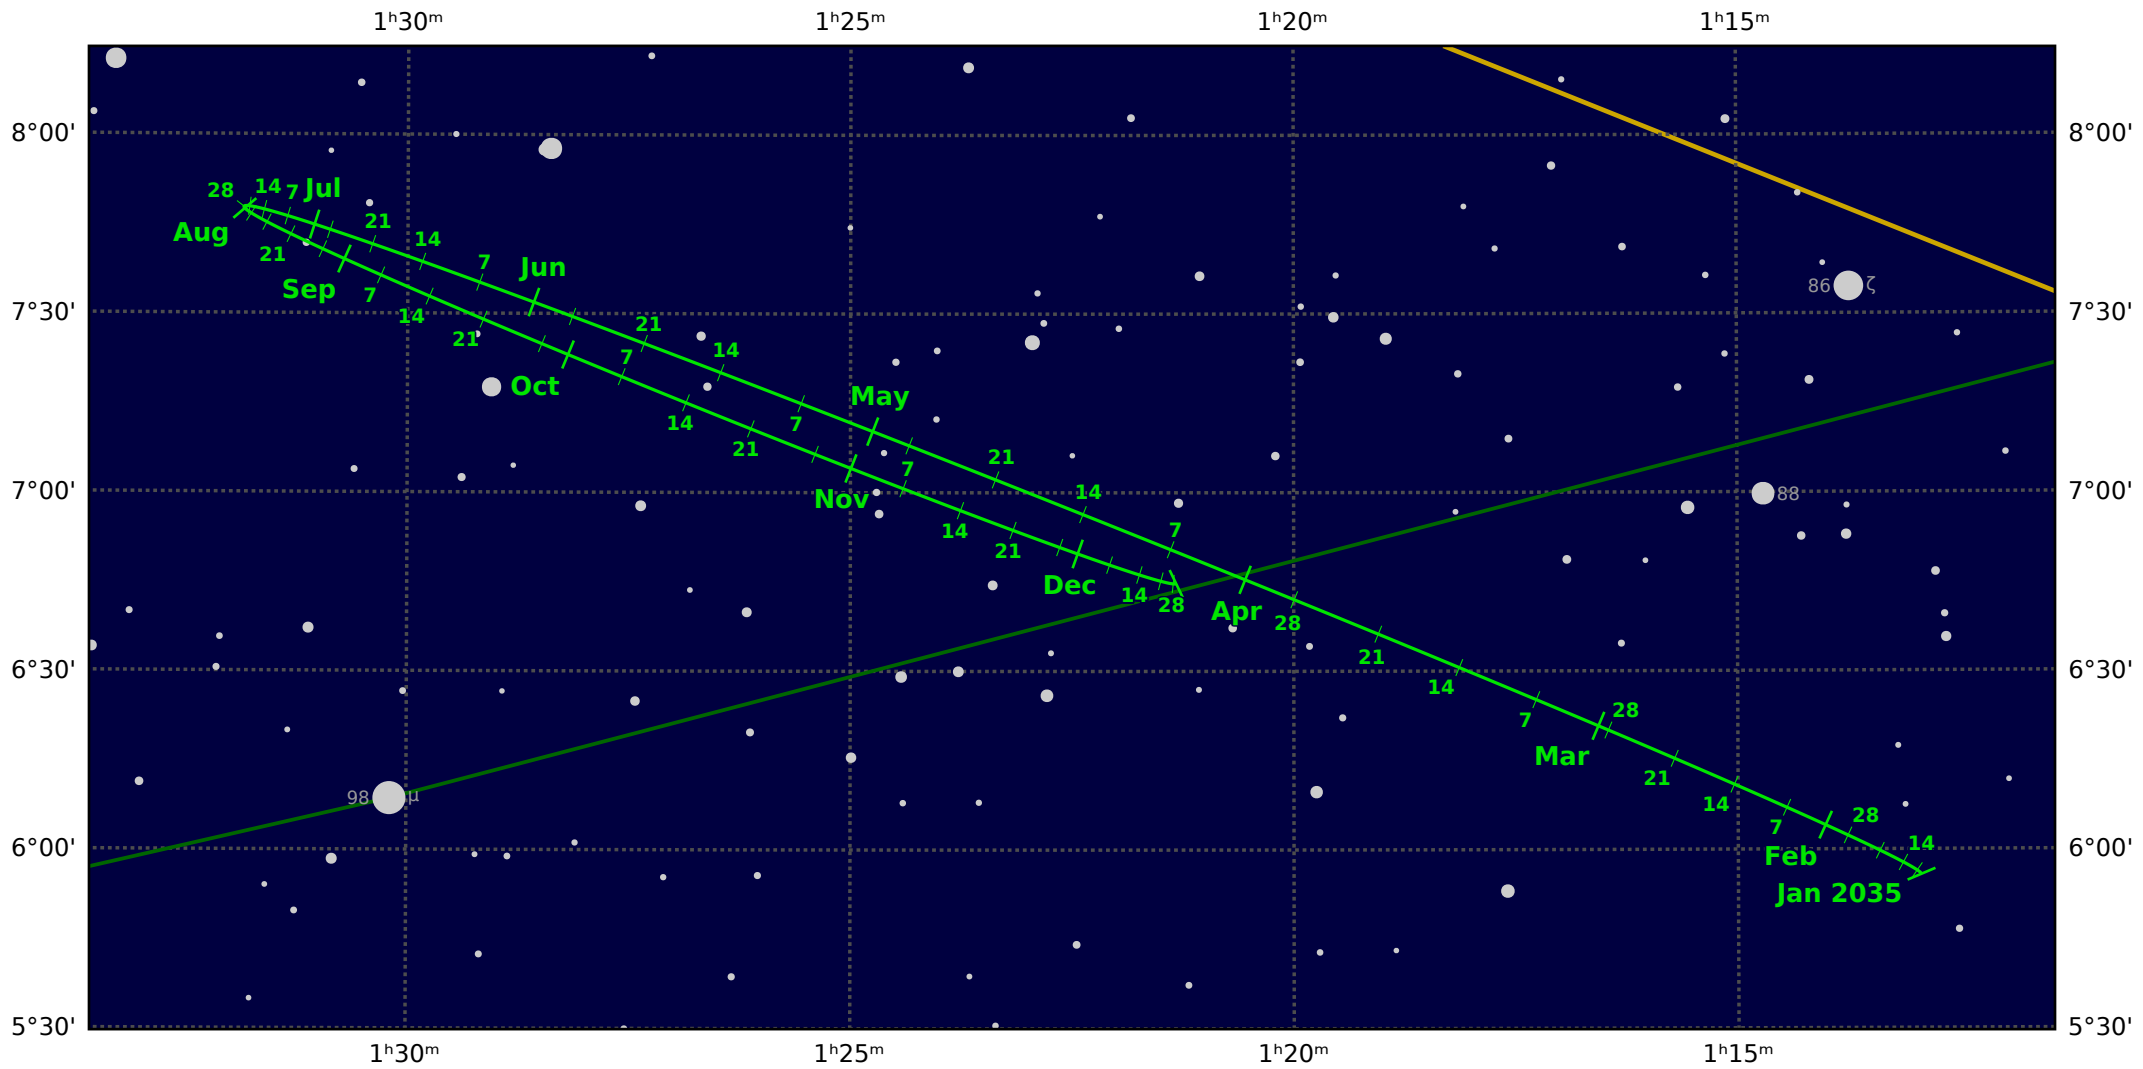

# The path of Neptune in 2035

© Dominic Ford 2011-2020. Downloaded from <https://in-the-sky.org>

Magnitude scale: •10.5 •10.0 •9.5 •9.0 •8.5 •8.0 •7.5 •7.0 ●6.5 ●6.0 ●5.5 ●5.0 ●4.5

— Ecliptic Plane — Galactic Plane