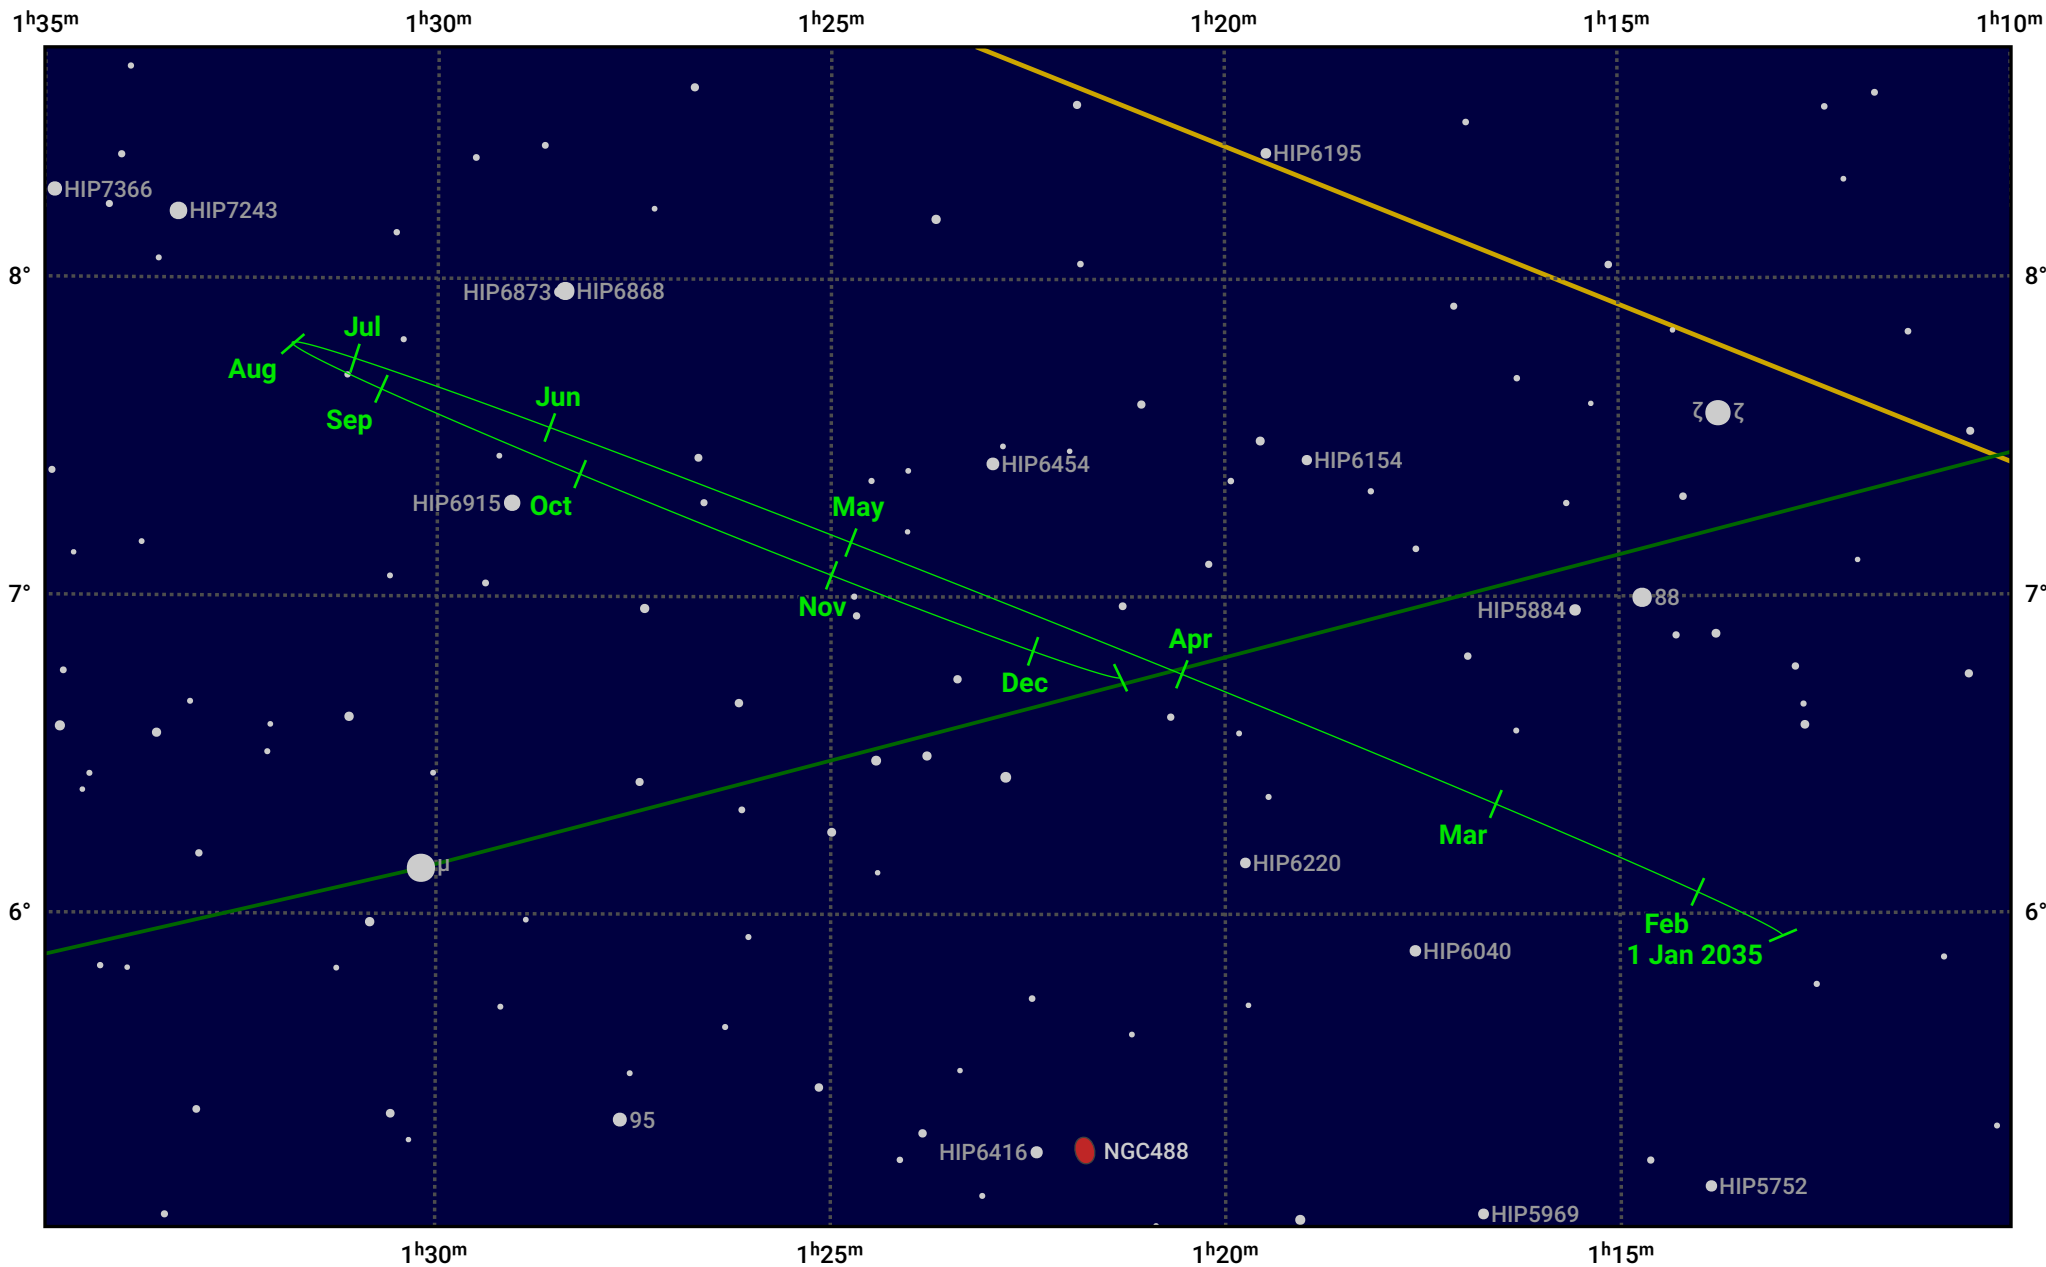

# The path of Neptune in 2035

© Dominic Ford 2011–2023. Date markers placed at midnight UTC. Downloaded from <https://in-the-sky.org>

Magnitude scale: • 10.0 • 9.0 • 8.0 • 7.0 • 6.0 • 5.0 • 4.0

— Ecliptic Plane

● Galaxy    ■ Bright nebula    ● Open cluster    ● Globular cluster

Date	Mag	Angular size
2035 Jan 1	7.9	2.3"
2035 Apr 1	7.9	2.2"
2035 Jul 1	7.9	2.3"
2035 Oct 1	7.8	2.4"
2036 Jan 1	7.9	2.3"