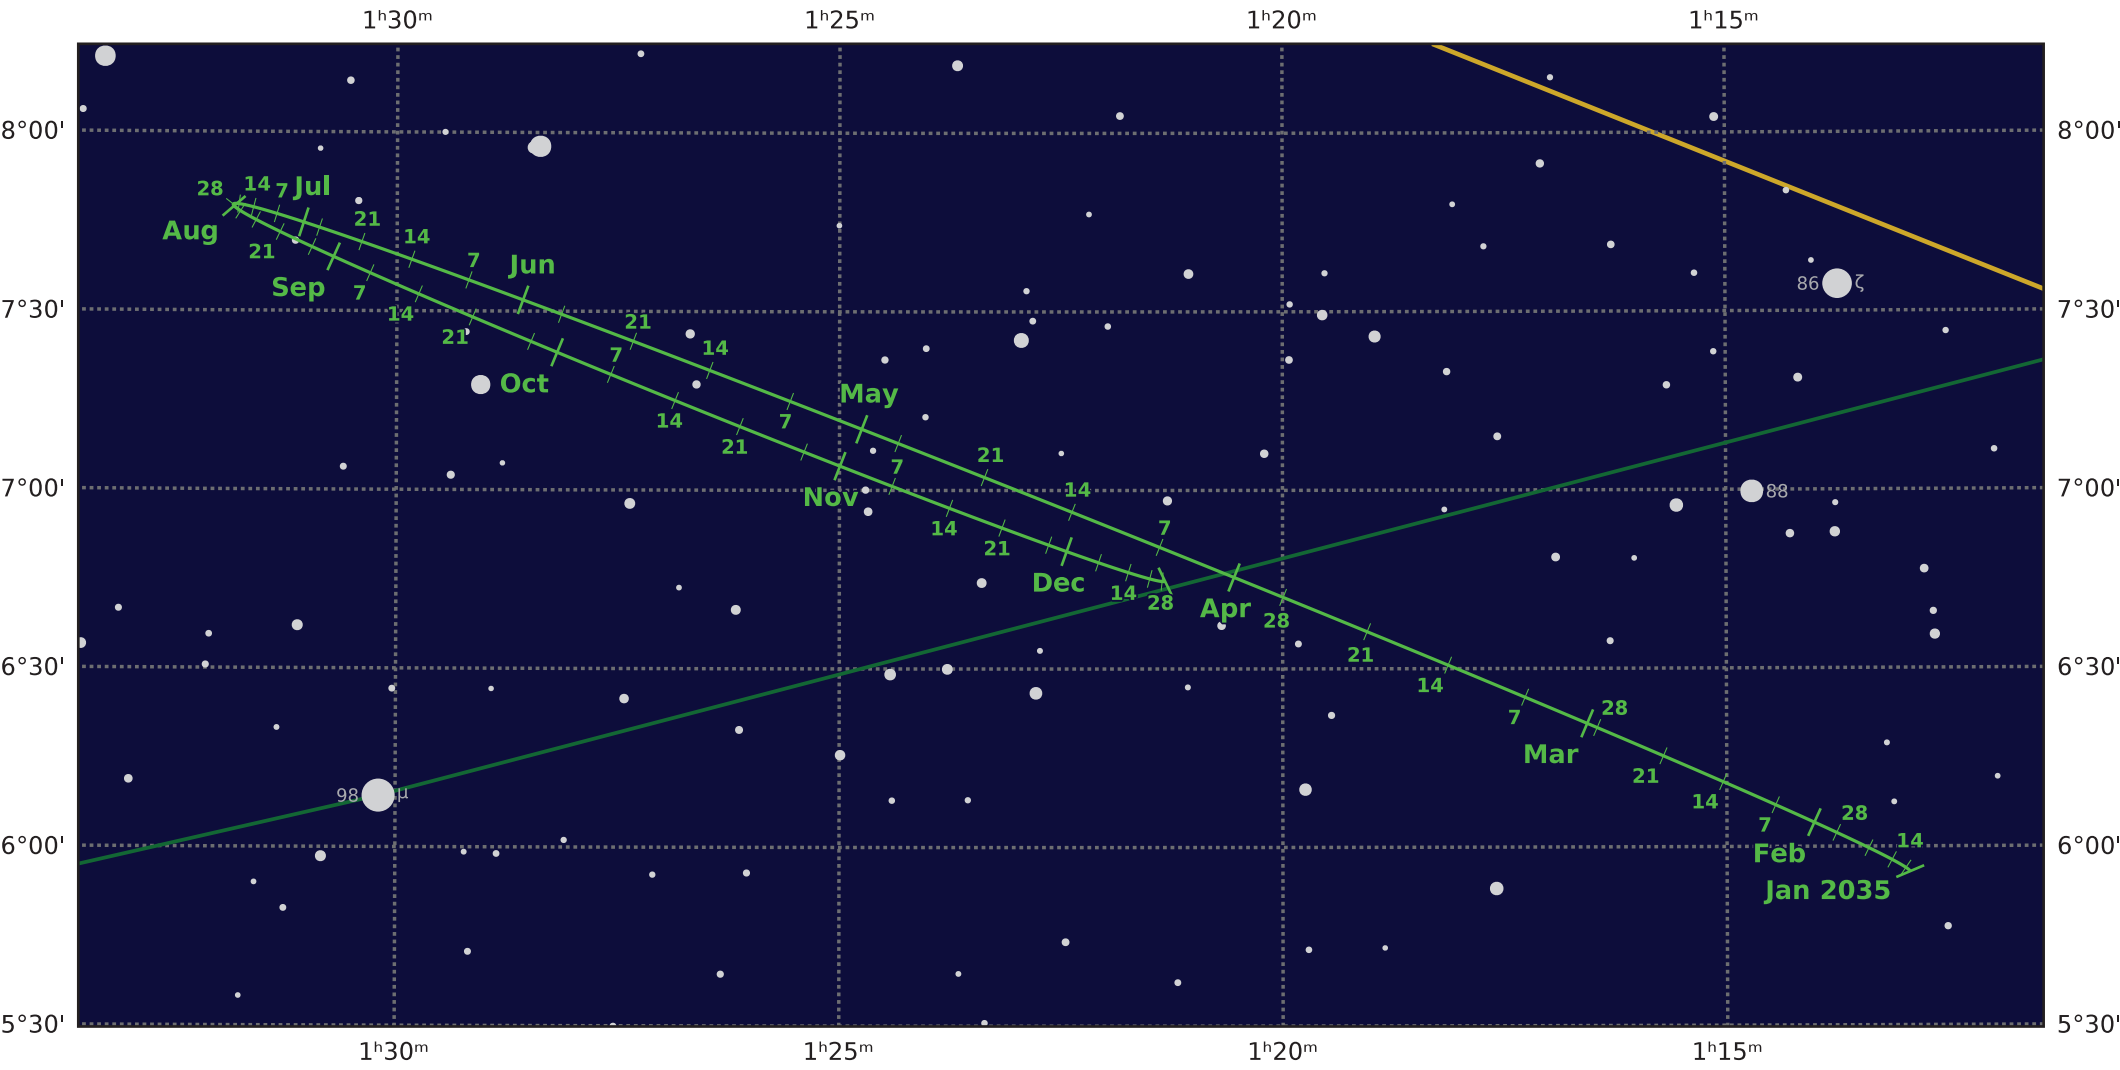

The path of Neptune in 2035

© Dominic Ford 2011-2020. Downloaded from <https://in-the-sky.org>

Magnitude scale: •10.5 •10.0 •9.5 •9.0 •8.5 •8.0 •7.5 •7.0 •6.5 •6.0 •5.5 •5.0 •4.5

— Ecliptic Plane — Galactic Plane