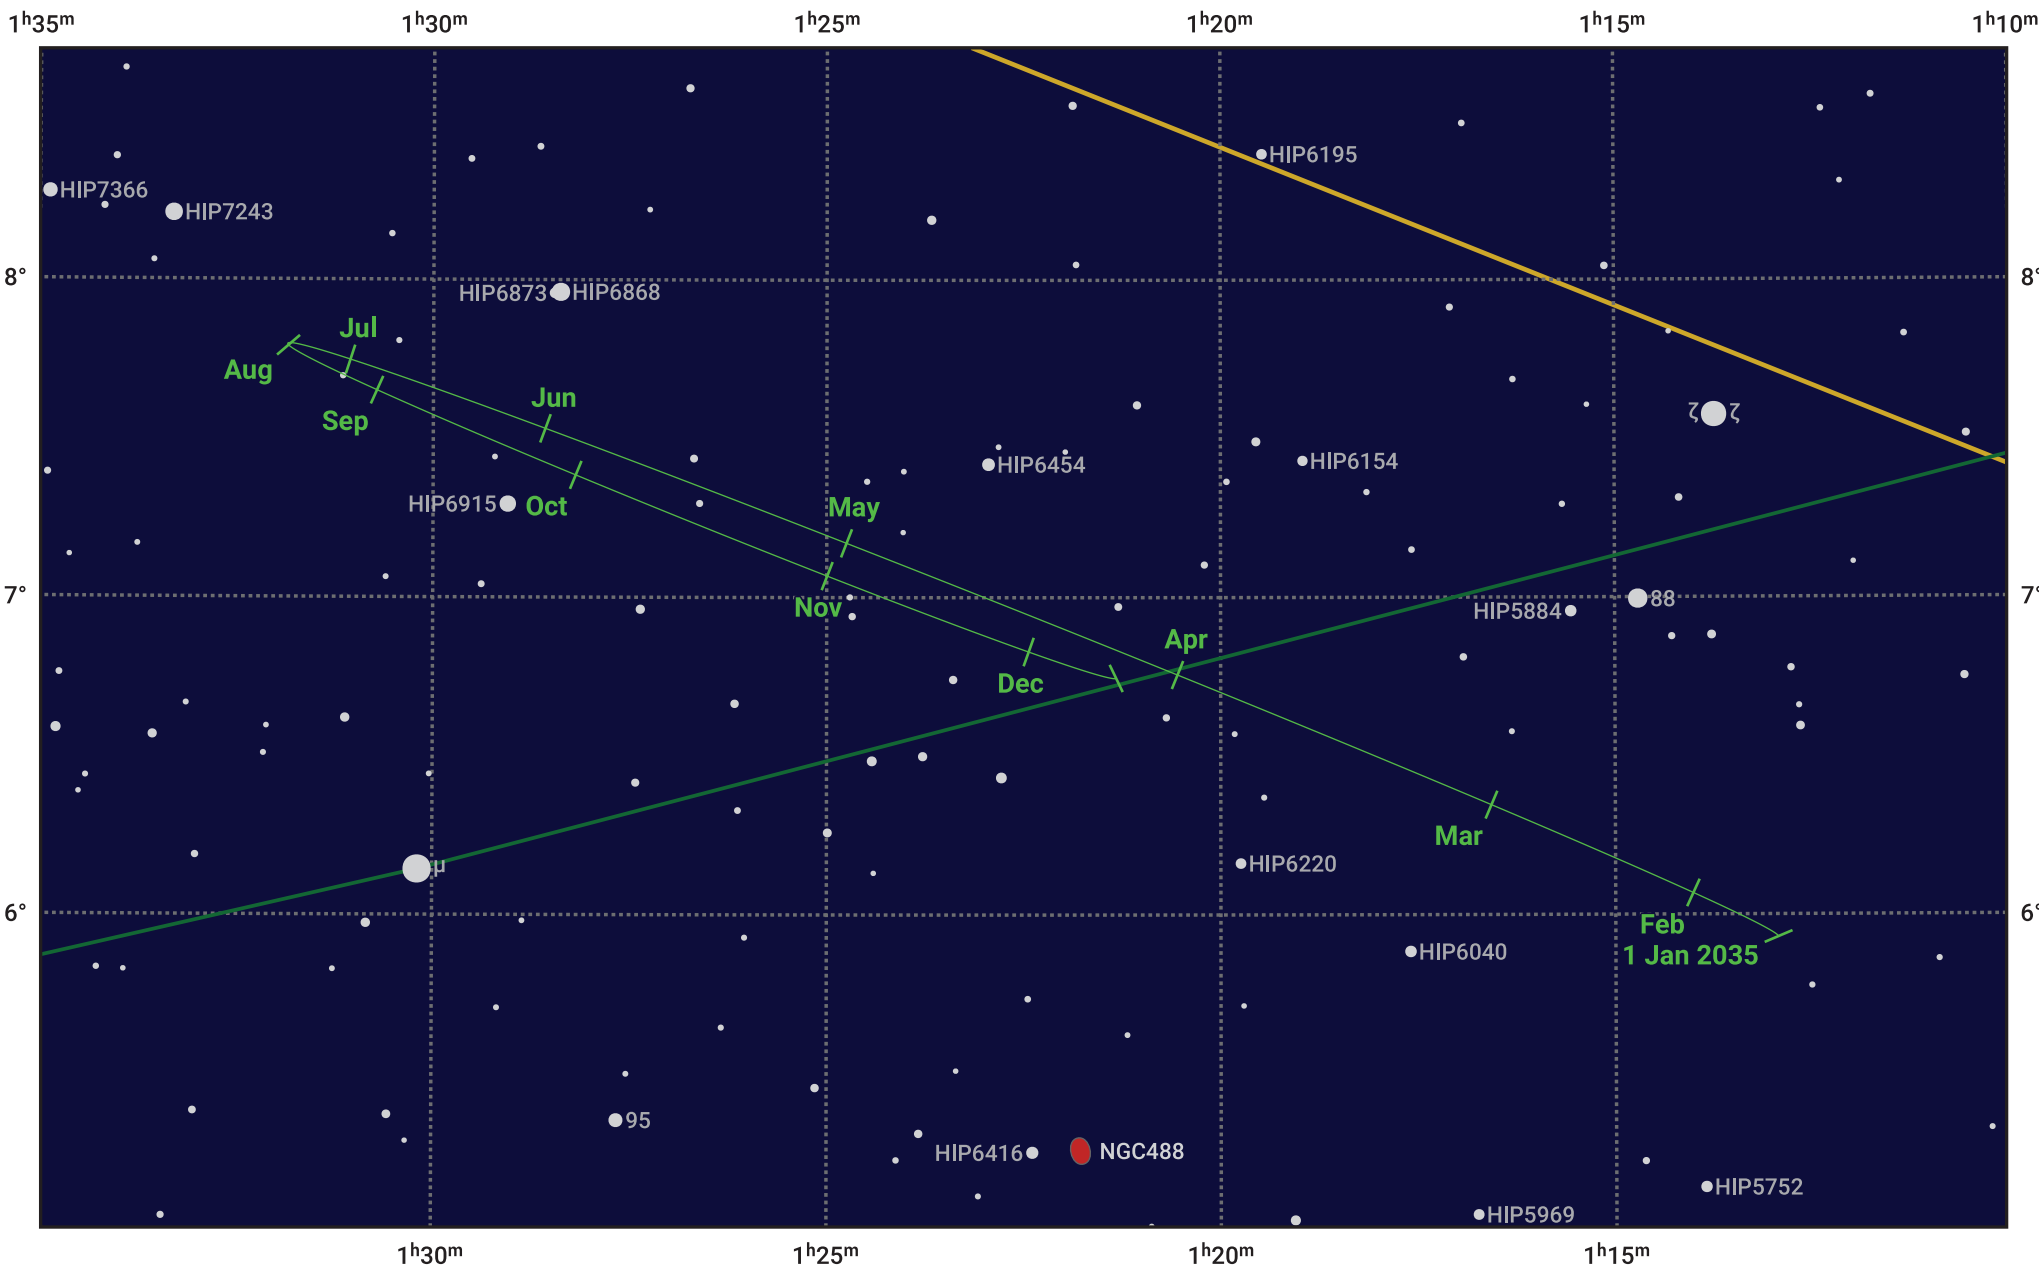

The path of Neptune in 2035

© Dominic Ford 2011–2023. Date markers placed at midnight UTC. Downloaded from <https://in-the-sky.org>

Magnitude scale: 10.0 9.0 8.0 7.0 6.0 5.0 4.0

Ecliptic Plane

- Galaxy
- Bright nebula
- Open cluster
- Globular cluster

Date	Mag	Angular size
2035 Jan 1	7.9	2.3"
2035 Apr 1	7.9	2.2"
2035 Jul 1	7.9	2.3"
2035 Oct 1	7.8	2.4"
2036 Jan 1	7.9	2.3"