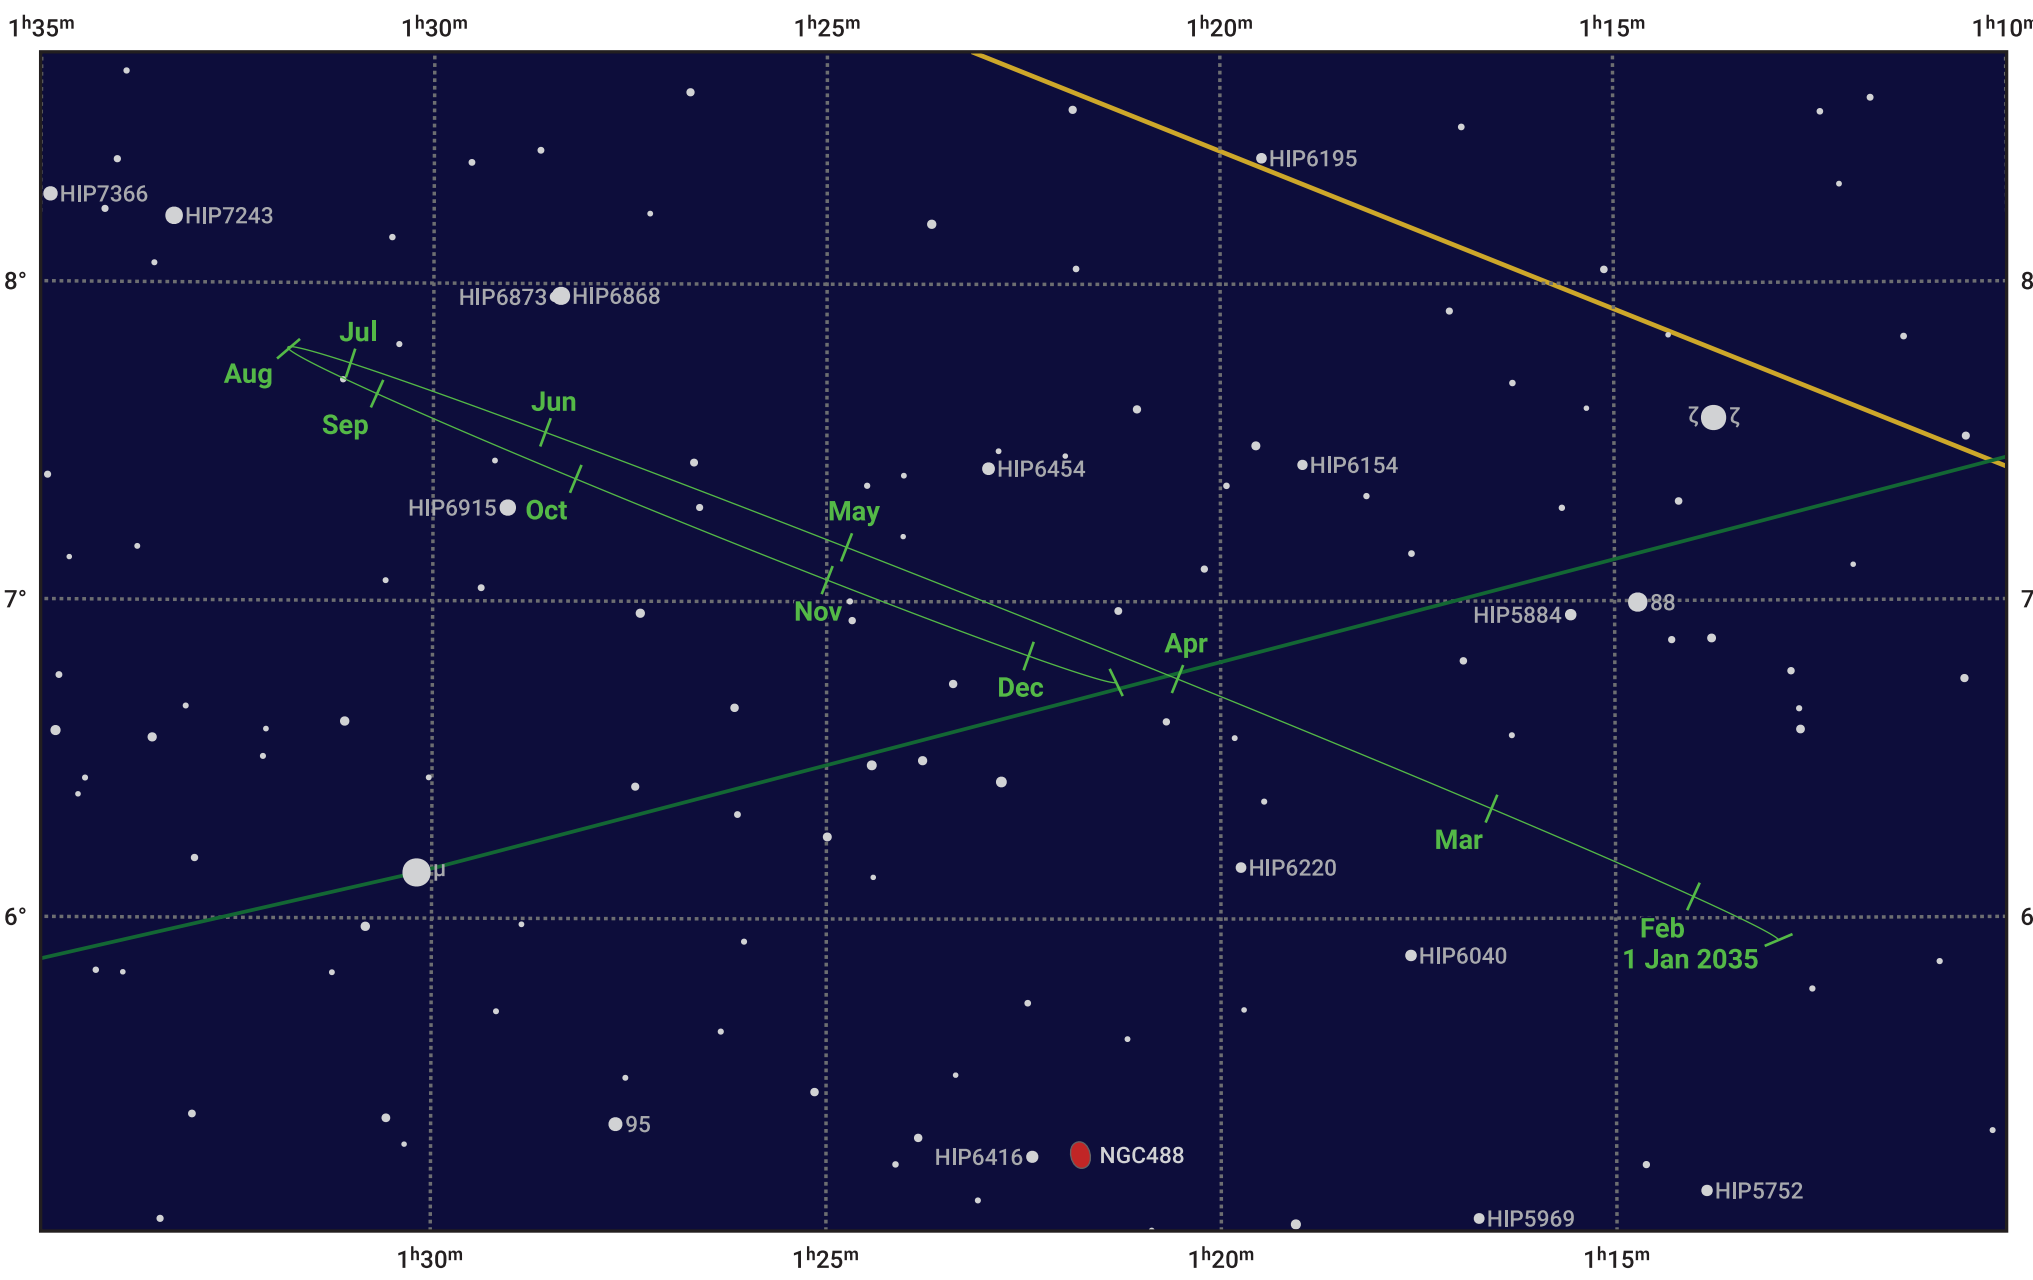

The path of Neptune in 2035

© Dominic Ford 2011–2024. Date markers placed at midnight UTC. Downloaded from <https://in-the-sky.org>

Magnitude scale: ● 10.0 ● 9.0 ● 8.0 ● 7.0 ● 6.0 ● 5.0 ● 4.0

— Ecliptic Plane

- Galaxy
- Bright nebula
- Open cluster
- ⊕ Globular cluster

Date	Mag	Angular size
2035 Jan 1	7.9	2.3"
2035 Apr 1	7.9	2.2"
2035 Jul 1	7.9	2.3"
2035 Oct 1	7.8	2.4"
2036 Jan 1	7.9	2.3"