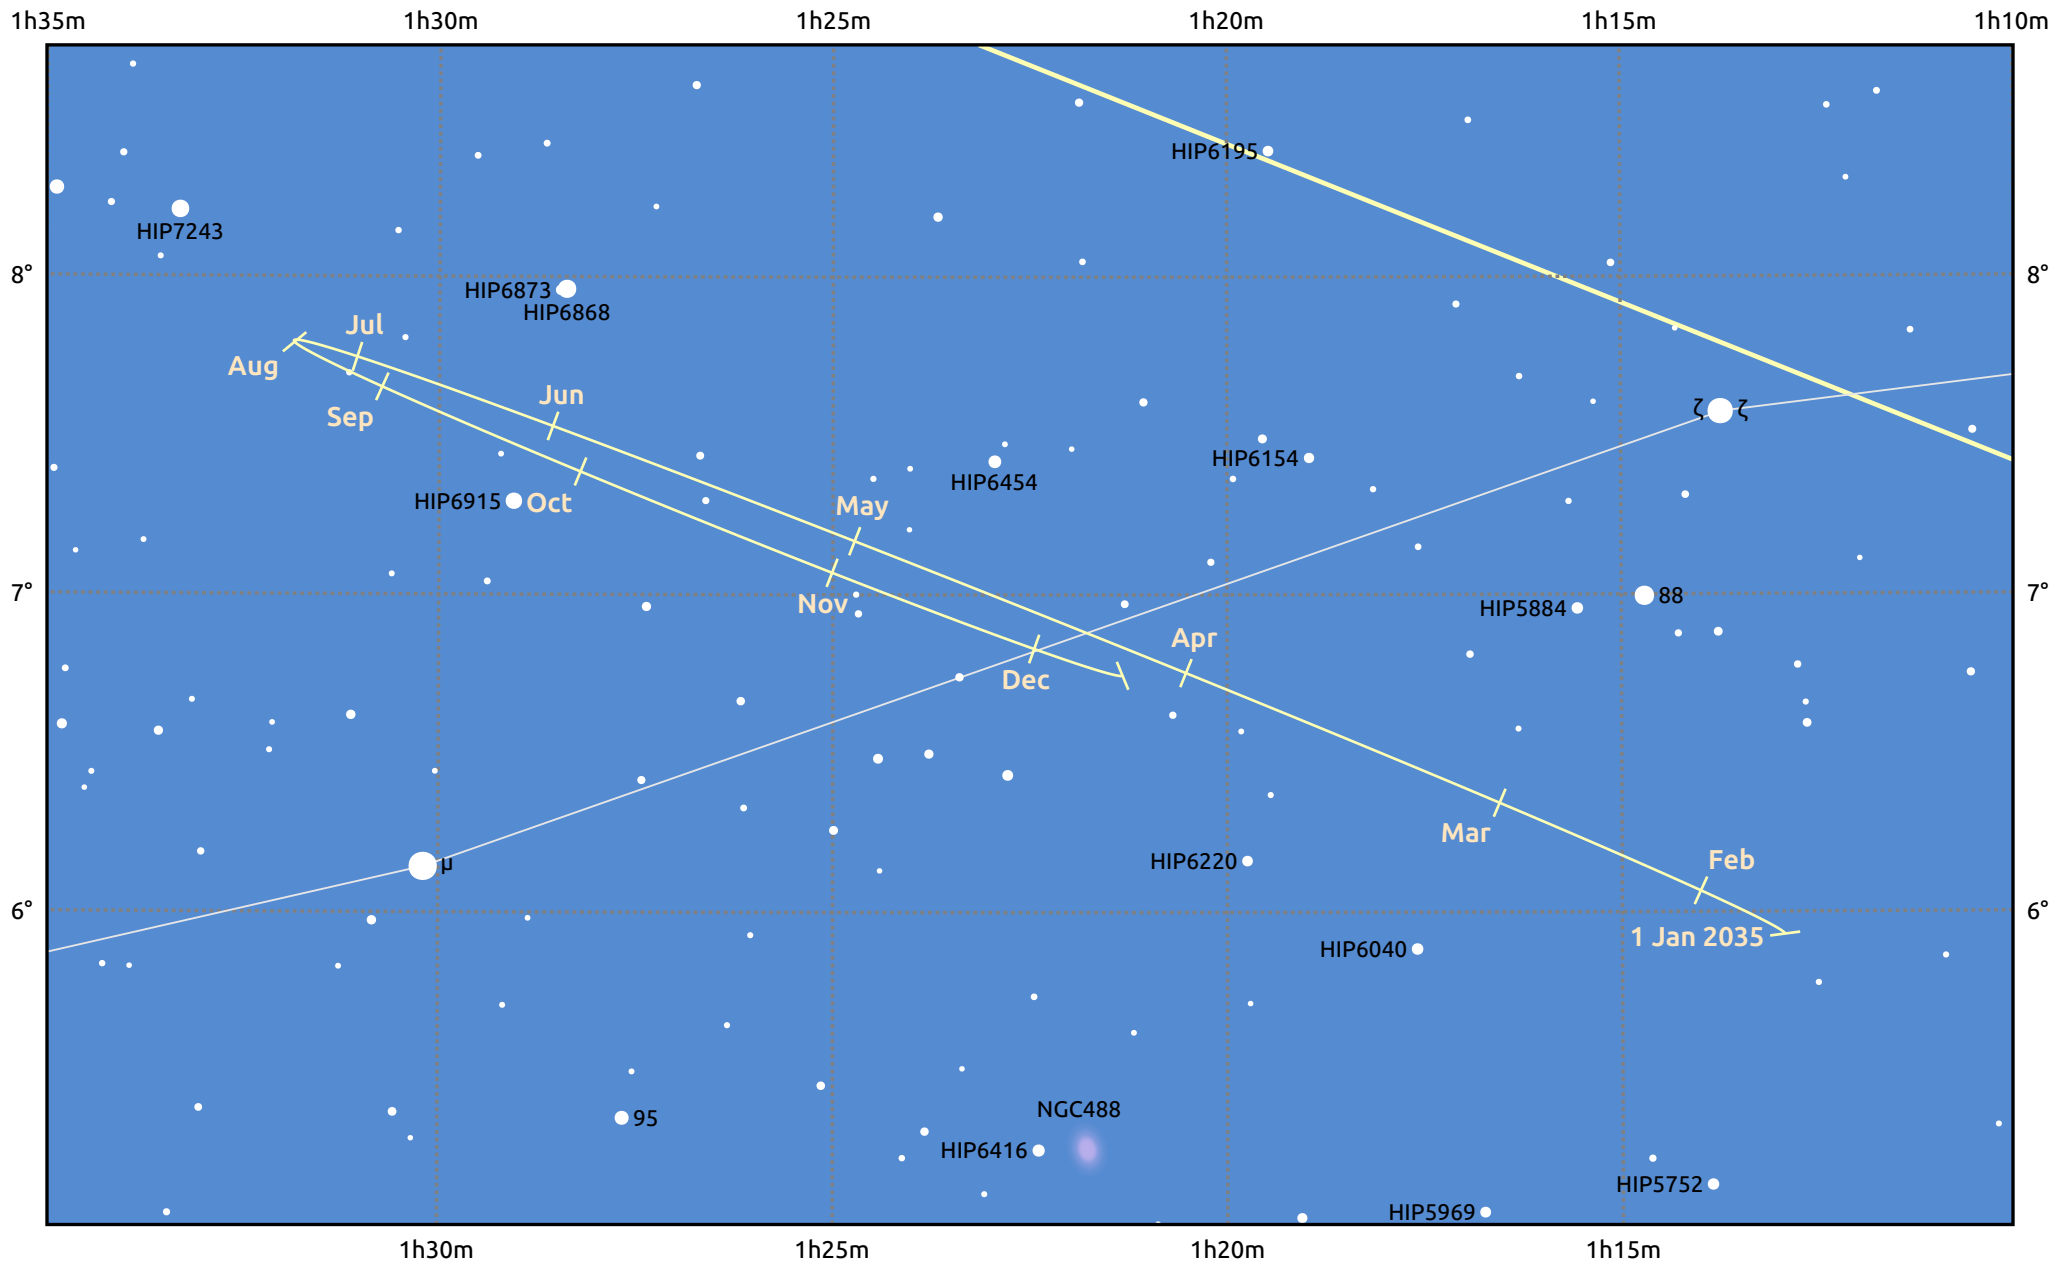

The path of Neptune in 2035

© Dominic Ford 2011–2025. Date markers placed at midnight UTC. Downloaded from <https://in-the-sky.org>

Magnitude scale: • 10.0 • 9.0 • 8.0 • 7.0 • 6.0 • 5.0 • 4.0

— Ecliptic Plane

Galaxy Bright nebula Open cluster Globular cluster Planetary nebula

Date	Mag	Angular size
2035 Jan 1	7.9	2.3"
2035 Apr 1	7.9	2.2"
2035 Jul 1	7.9	2.3"
2035 Oct 1	7.8	2.4"
2036 Jan 1	7.9	2.3"