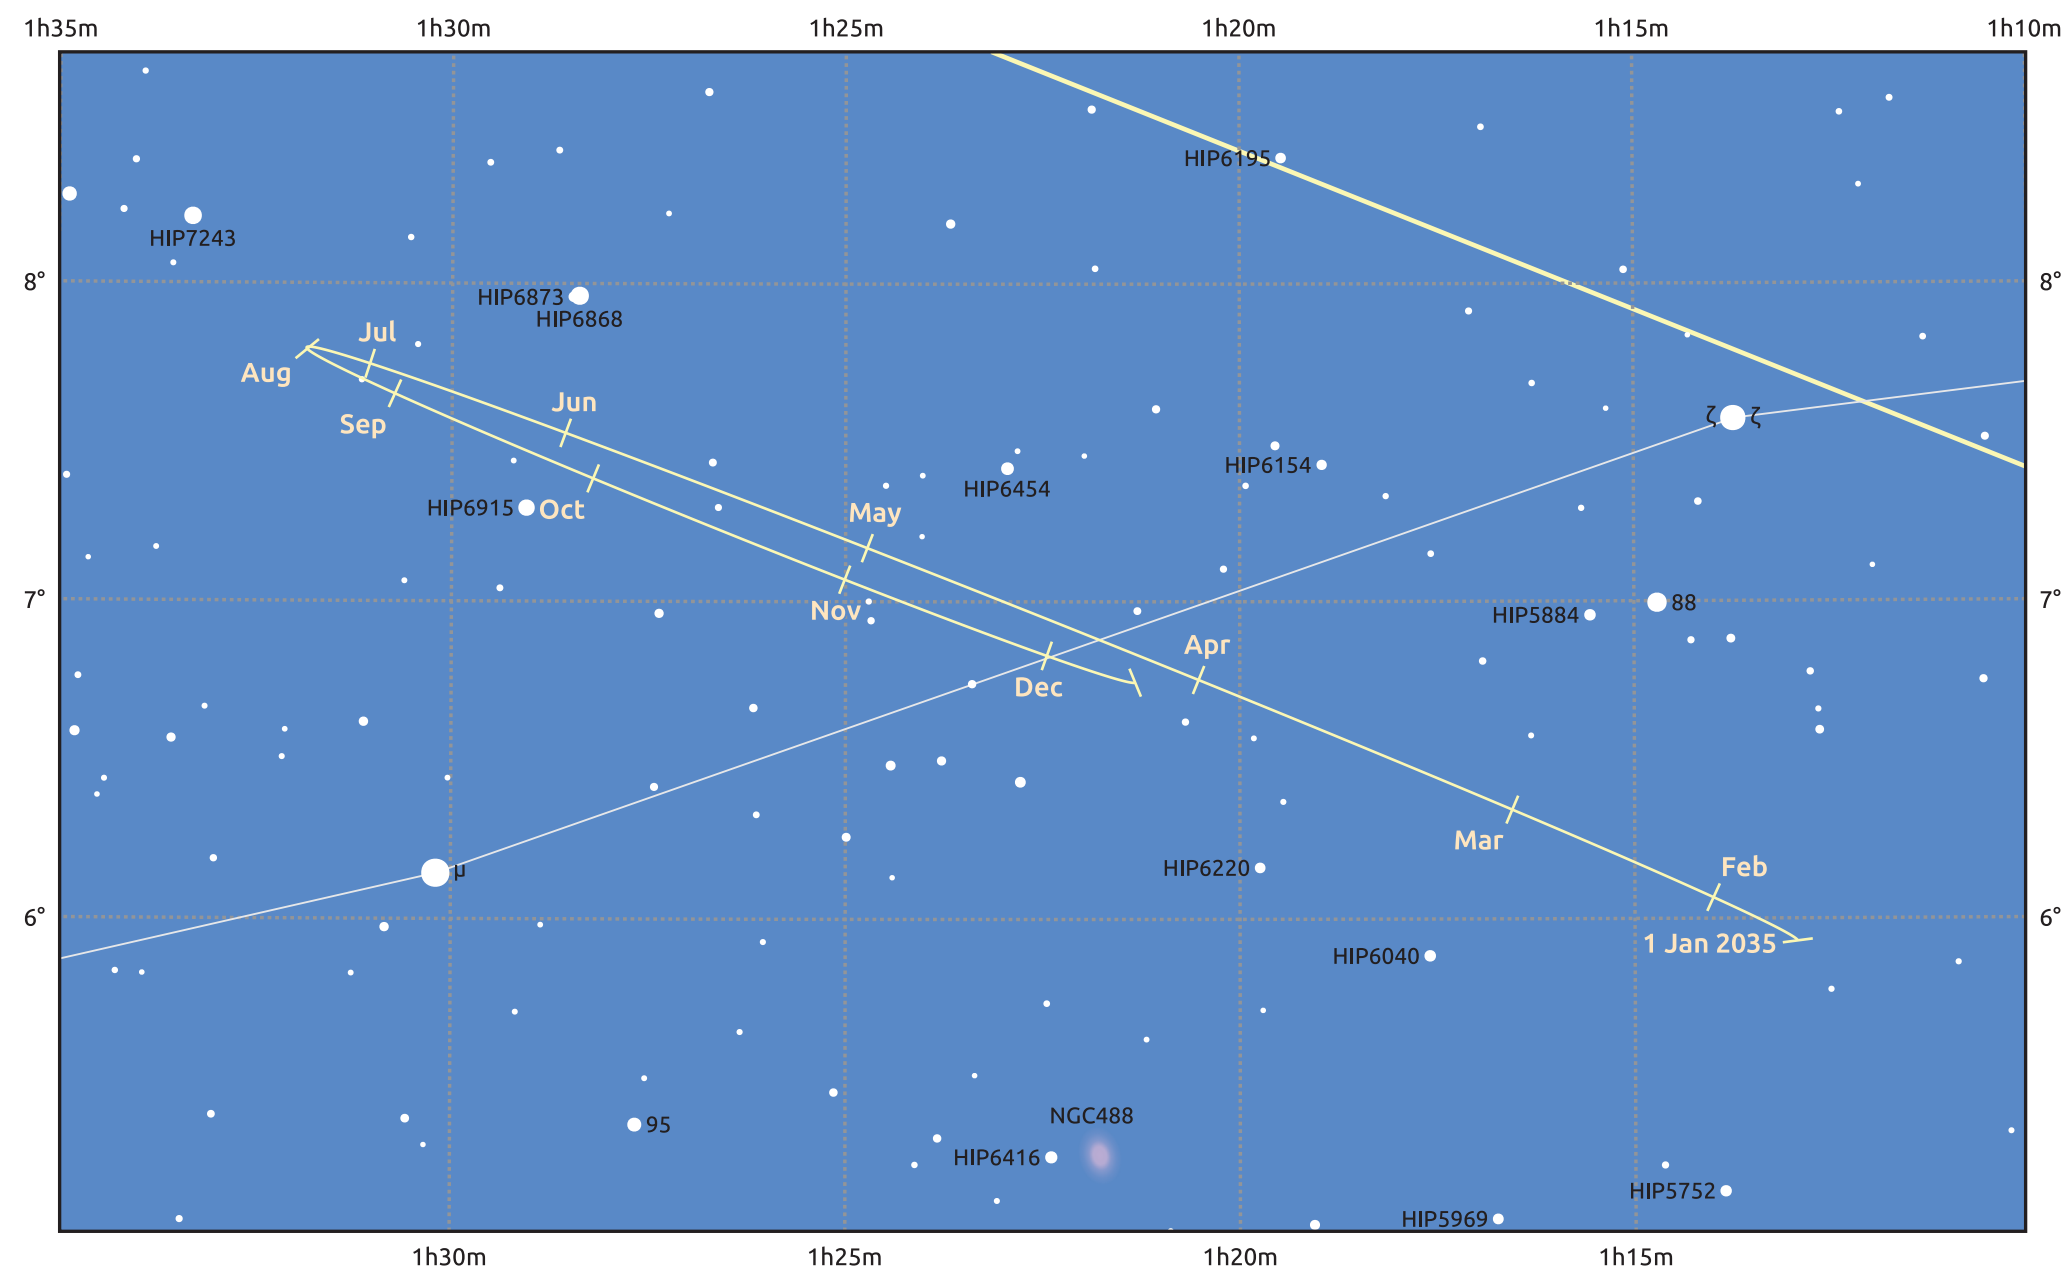

The path of Neptune in 2035

© Dominic Ford 2011–2025. Date markers placed at midnight UTC. Downloaded from <https://in-the-sky.org>

Magnitude scale: ● 10.0 ● 9.0 ● 8.0 ● 7.0 ● 6.0 ● 5.0 ● 4.0

— Ecliptic Plane

- Galaxy
- Bright nebula
- Open cluster
- Globular cluster
- Planetary nebula

Date	Mag	Angular size
2035 Jan 1	7.9	2.3"
2035 Apr 1	7.9	2.2"
2035 Jul 1	7.9	2.3"
2035 Oct 1	7.8	2.4"
2036 Jan 1	7.9	2.3"