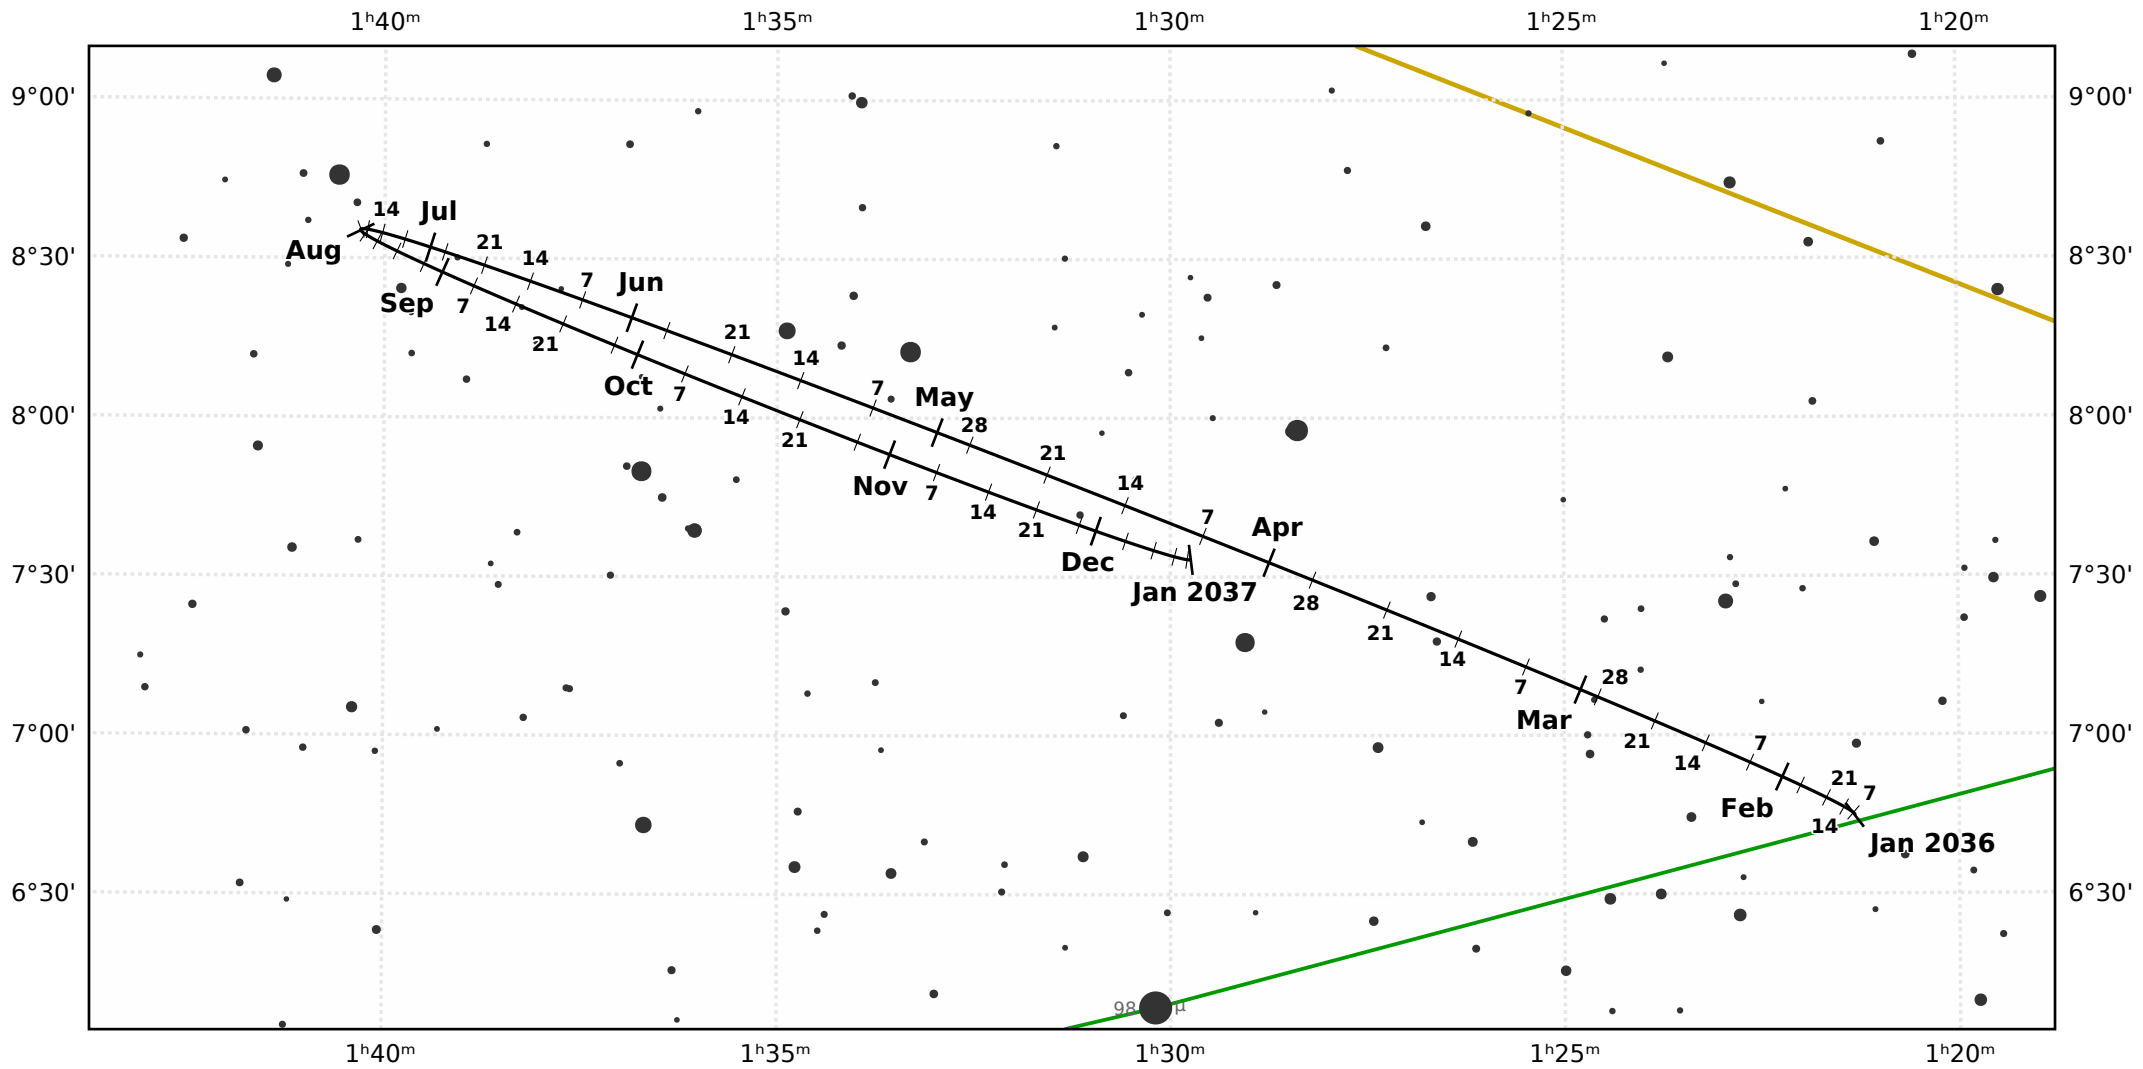

The path of Neptune in 2036

© Dominic Ford 2011-2020. Downloaded from <https://in-the-sky.org>

Magnitude scale: •10.5 •10.0 •9.5 •9.0 •8.5 •8.0 •7.5 •7.0 •6.5 •6.0 •5.5 •5.0 •4.5

— The Equator — Ecliptic Plane — Galactic Plane