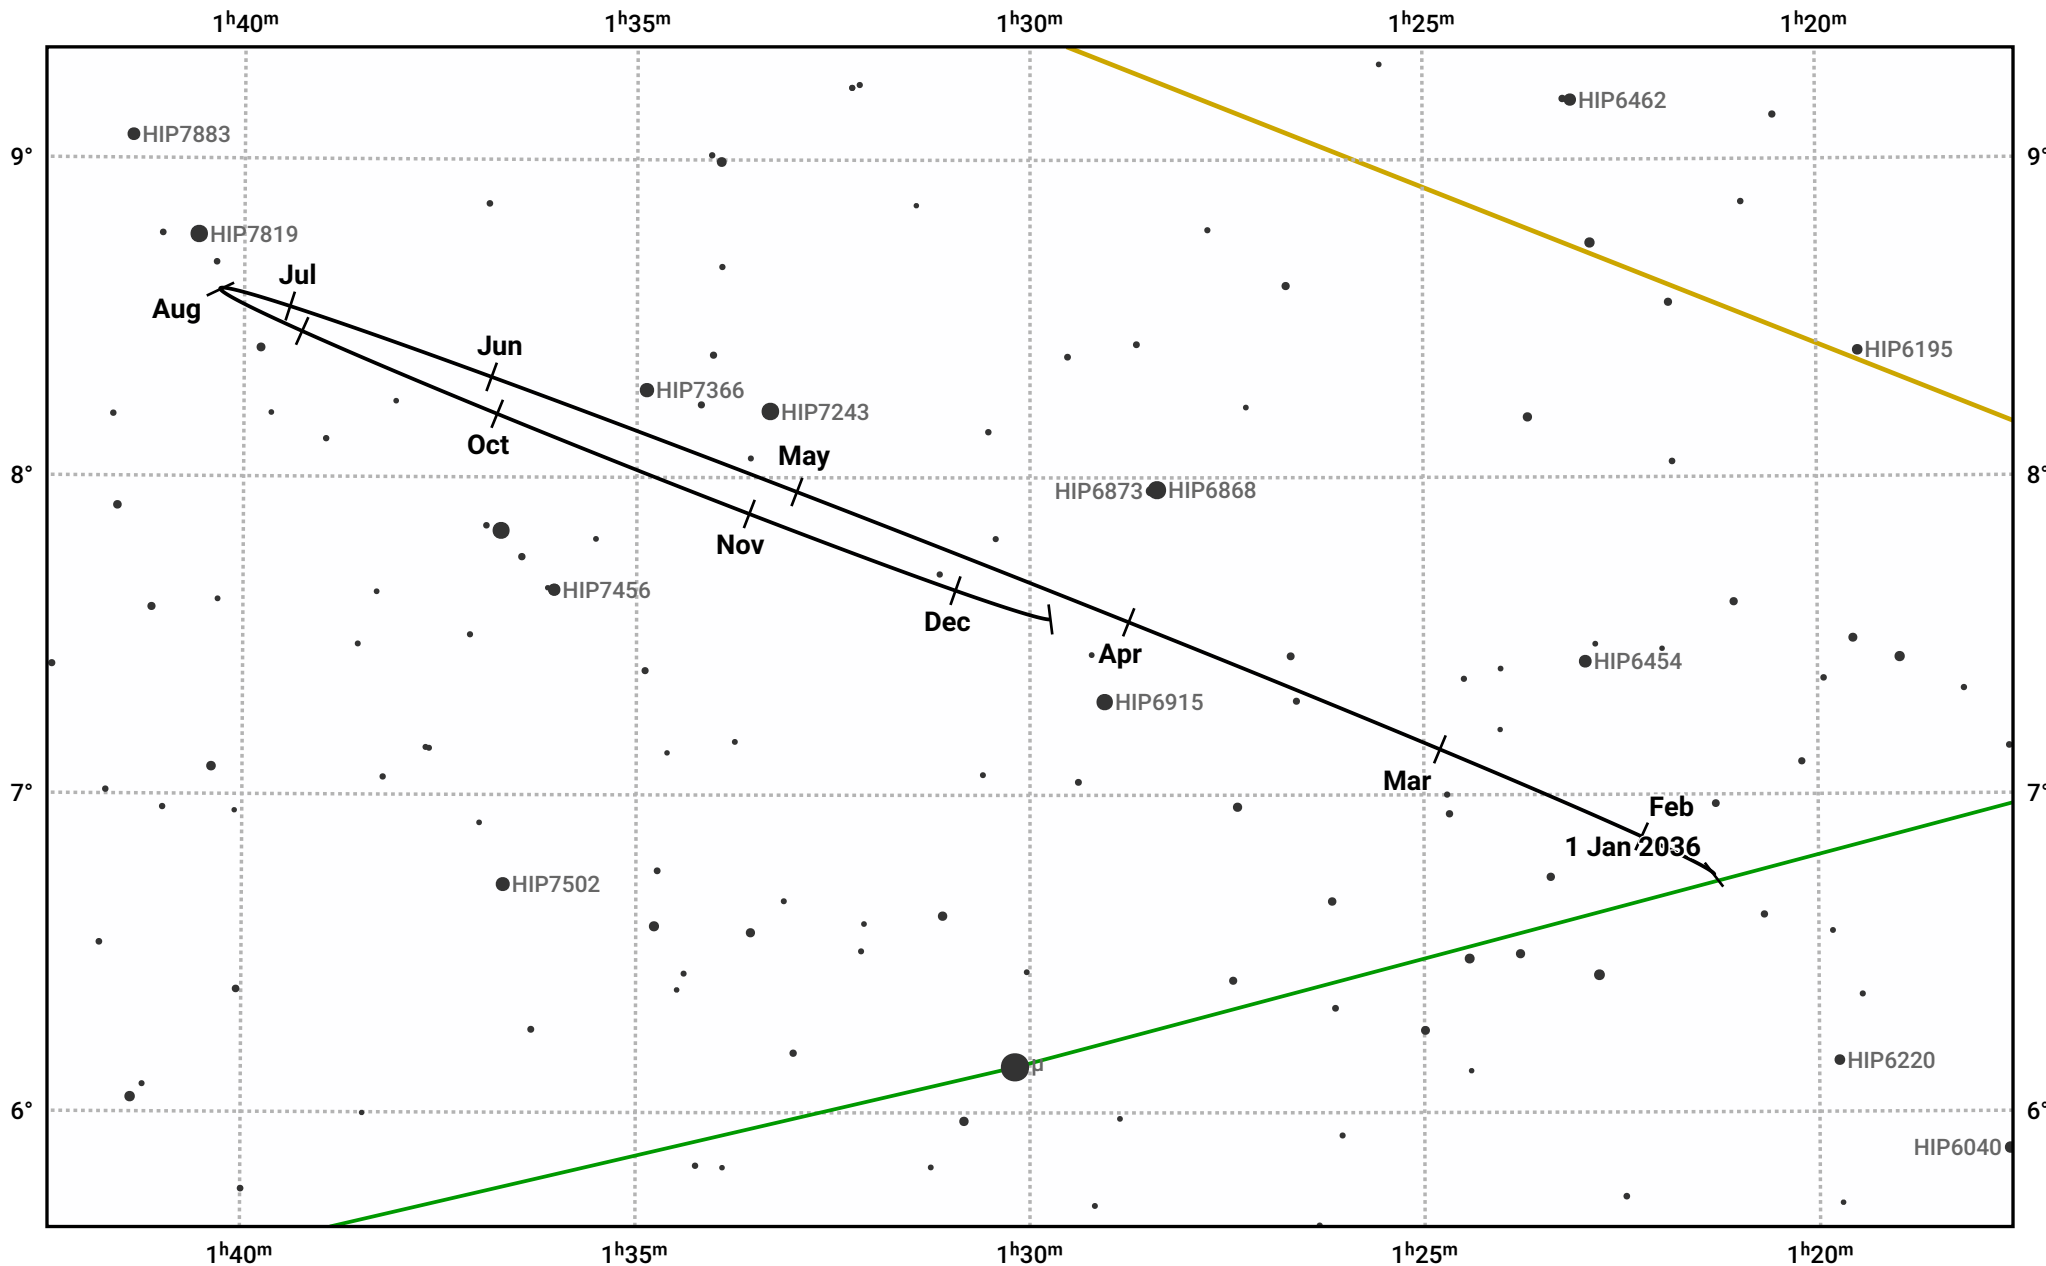

# The path of Neptune in 2036

© Dominic Ford 2011–2023. Date markers placed at midnight UTC. Downloaded from <https://in-the-sky.org>

Magnitude scale:  $\bullet$  10.0  $\bullet$  9.0  $\bullet$  8.0  $\bullet$  7.0  $\bullet$  6.0  $\bullet$  5.0  $\bullet$  4.0

— Ecliptic Plane

● Galaxy   
 ■ Bright nebula   
 ● Open cluster   
 ⊕ Globular cluster

Date	Mag	Angular size
2036 Jan 1	7.9	2.3"
2036 Apr 1	7.9	2.2"
2036 Jul 1	7.9	2.3"
2036 Oct 1	7.8	2.4"
2037 Jan 1	7.9	2.3"