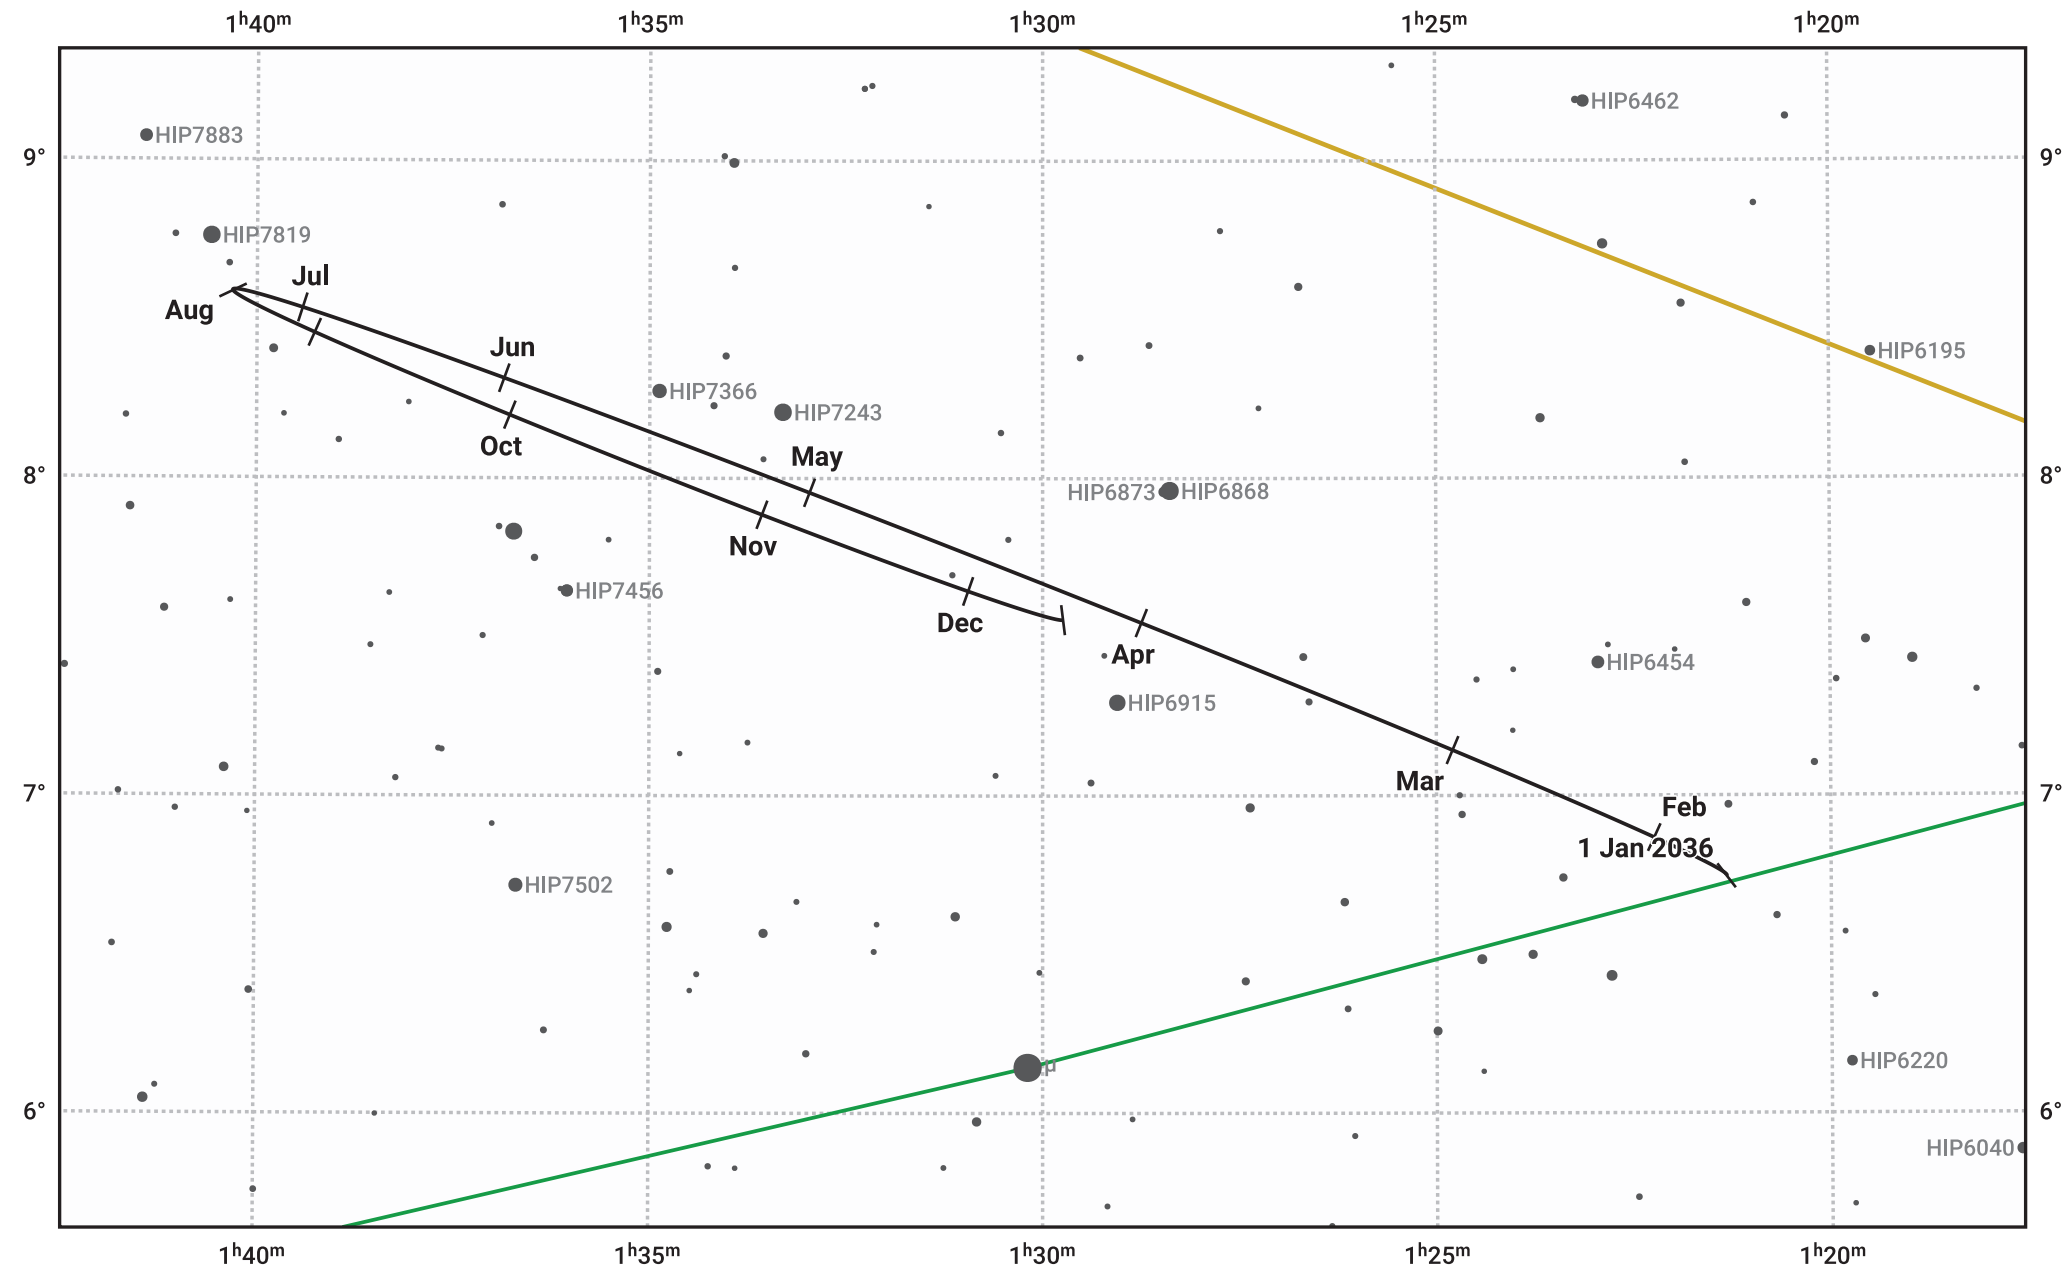

The path of Neptune in 2036

© Dominic Ford 2011–2023. Date markers placed at midnight UTC. Downloaded from <https://in-the-sky.org>

Magnitude scale: ● 10.0 ● 9.0 ● 8.0 ● 7.0 ● 6.0 ● 5.0 ● 4.0

— Ecliptic Plane

- Galaxy
- Bright nebula
- Open cluster
- Globular cluster

Date	Mag	Angular size
2036 Jan 1	7.9	2.3"
2036 Apr 1	7.9	2.2"
2036 Jul 1	7.9	2.3"
2036 Oct 1	7.8	2.4"
2037 Jan 1	7.9	2.3"