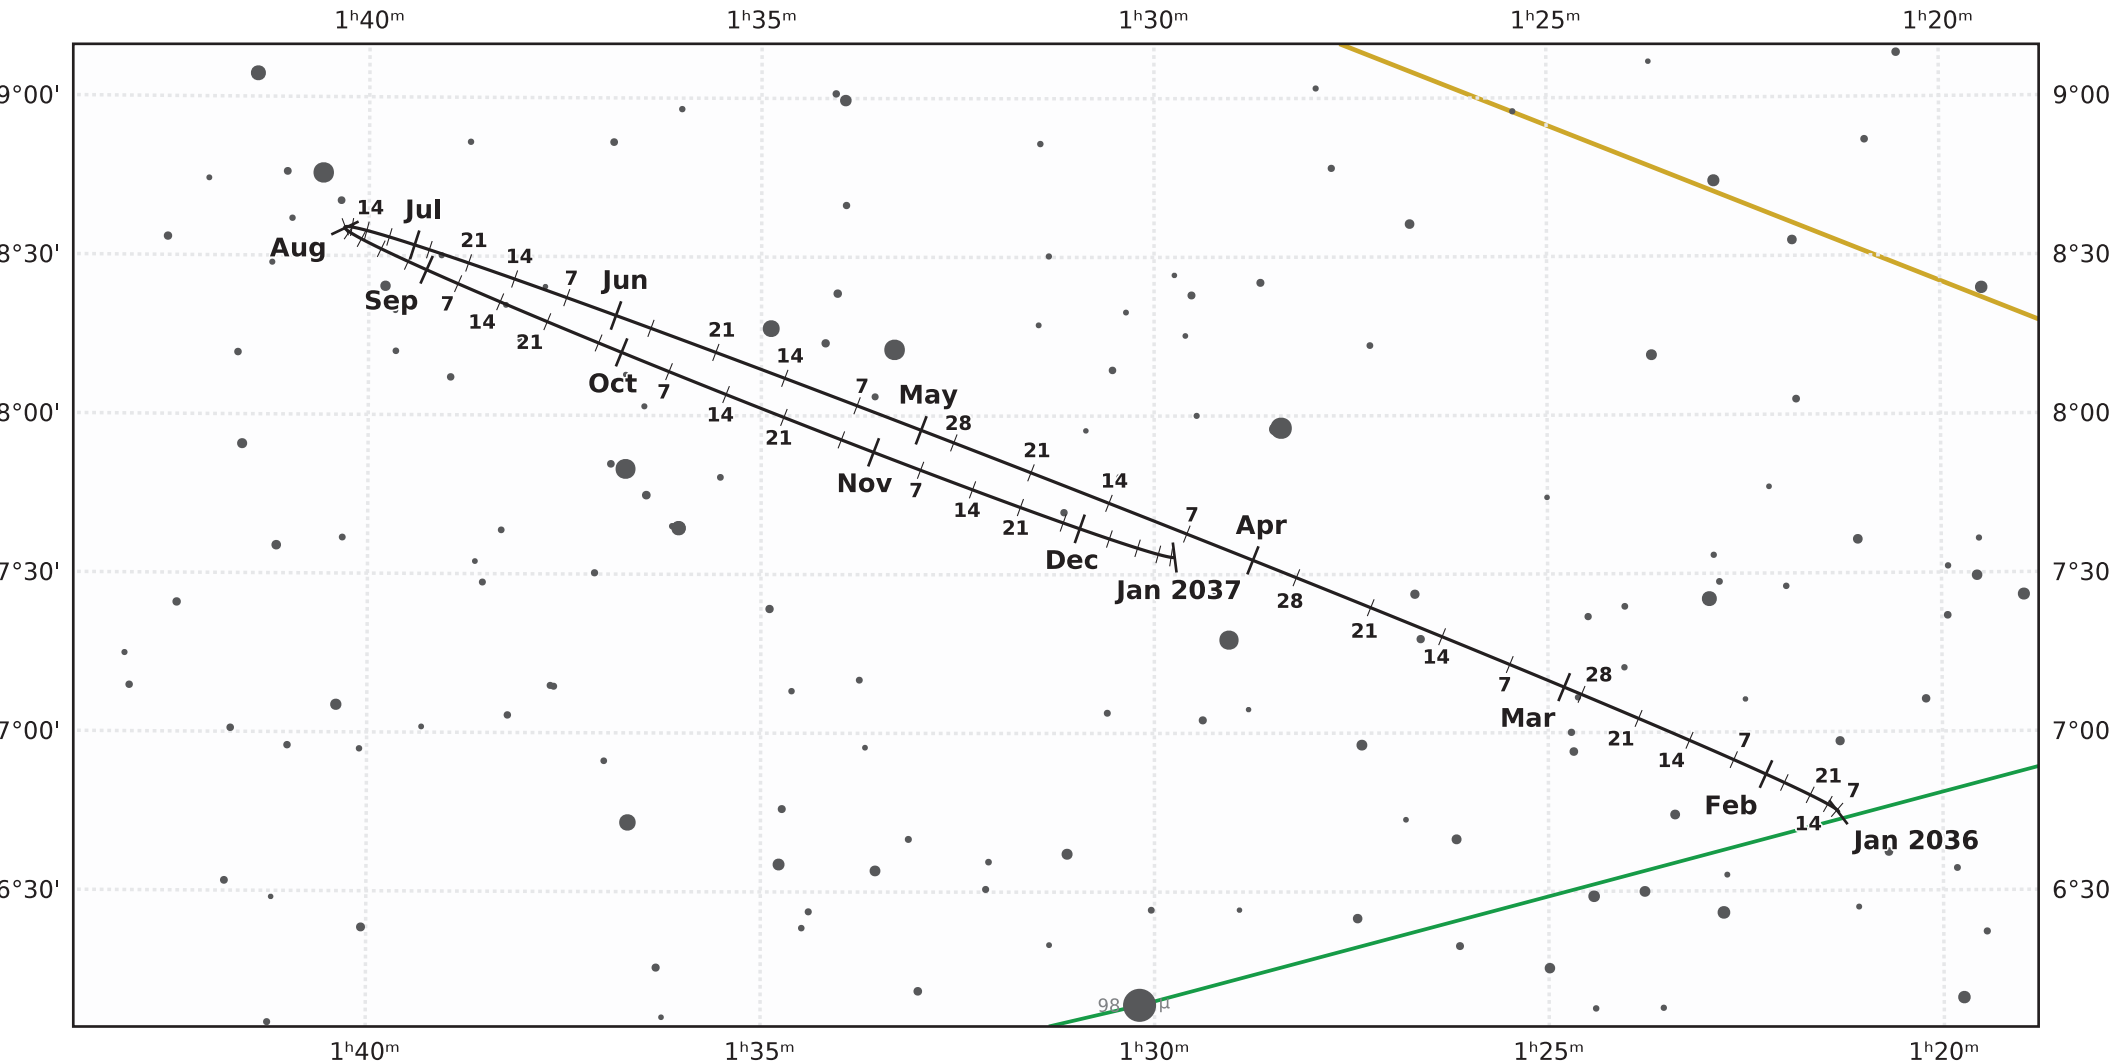

# The path of Neptune in 2036

© Dominic Ford 2011–2020. Downloaded from <https://in-the-sky.org>

Magnitude scale: •10.5 •10.0 •9.5 •9.0 •8.5 •8.0 •7.5 •7.0 •6.5 ●6.0 ●5.5 ●5.0 ●4.5

— The Equator

— Ecliptic Plane

— Galactic Plane