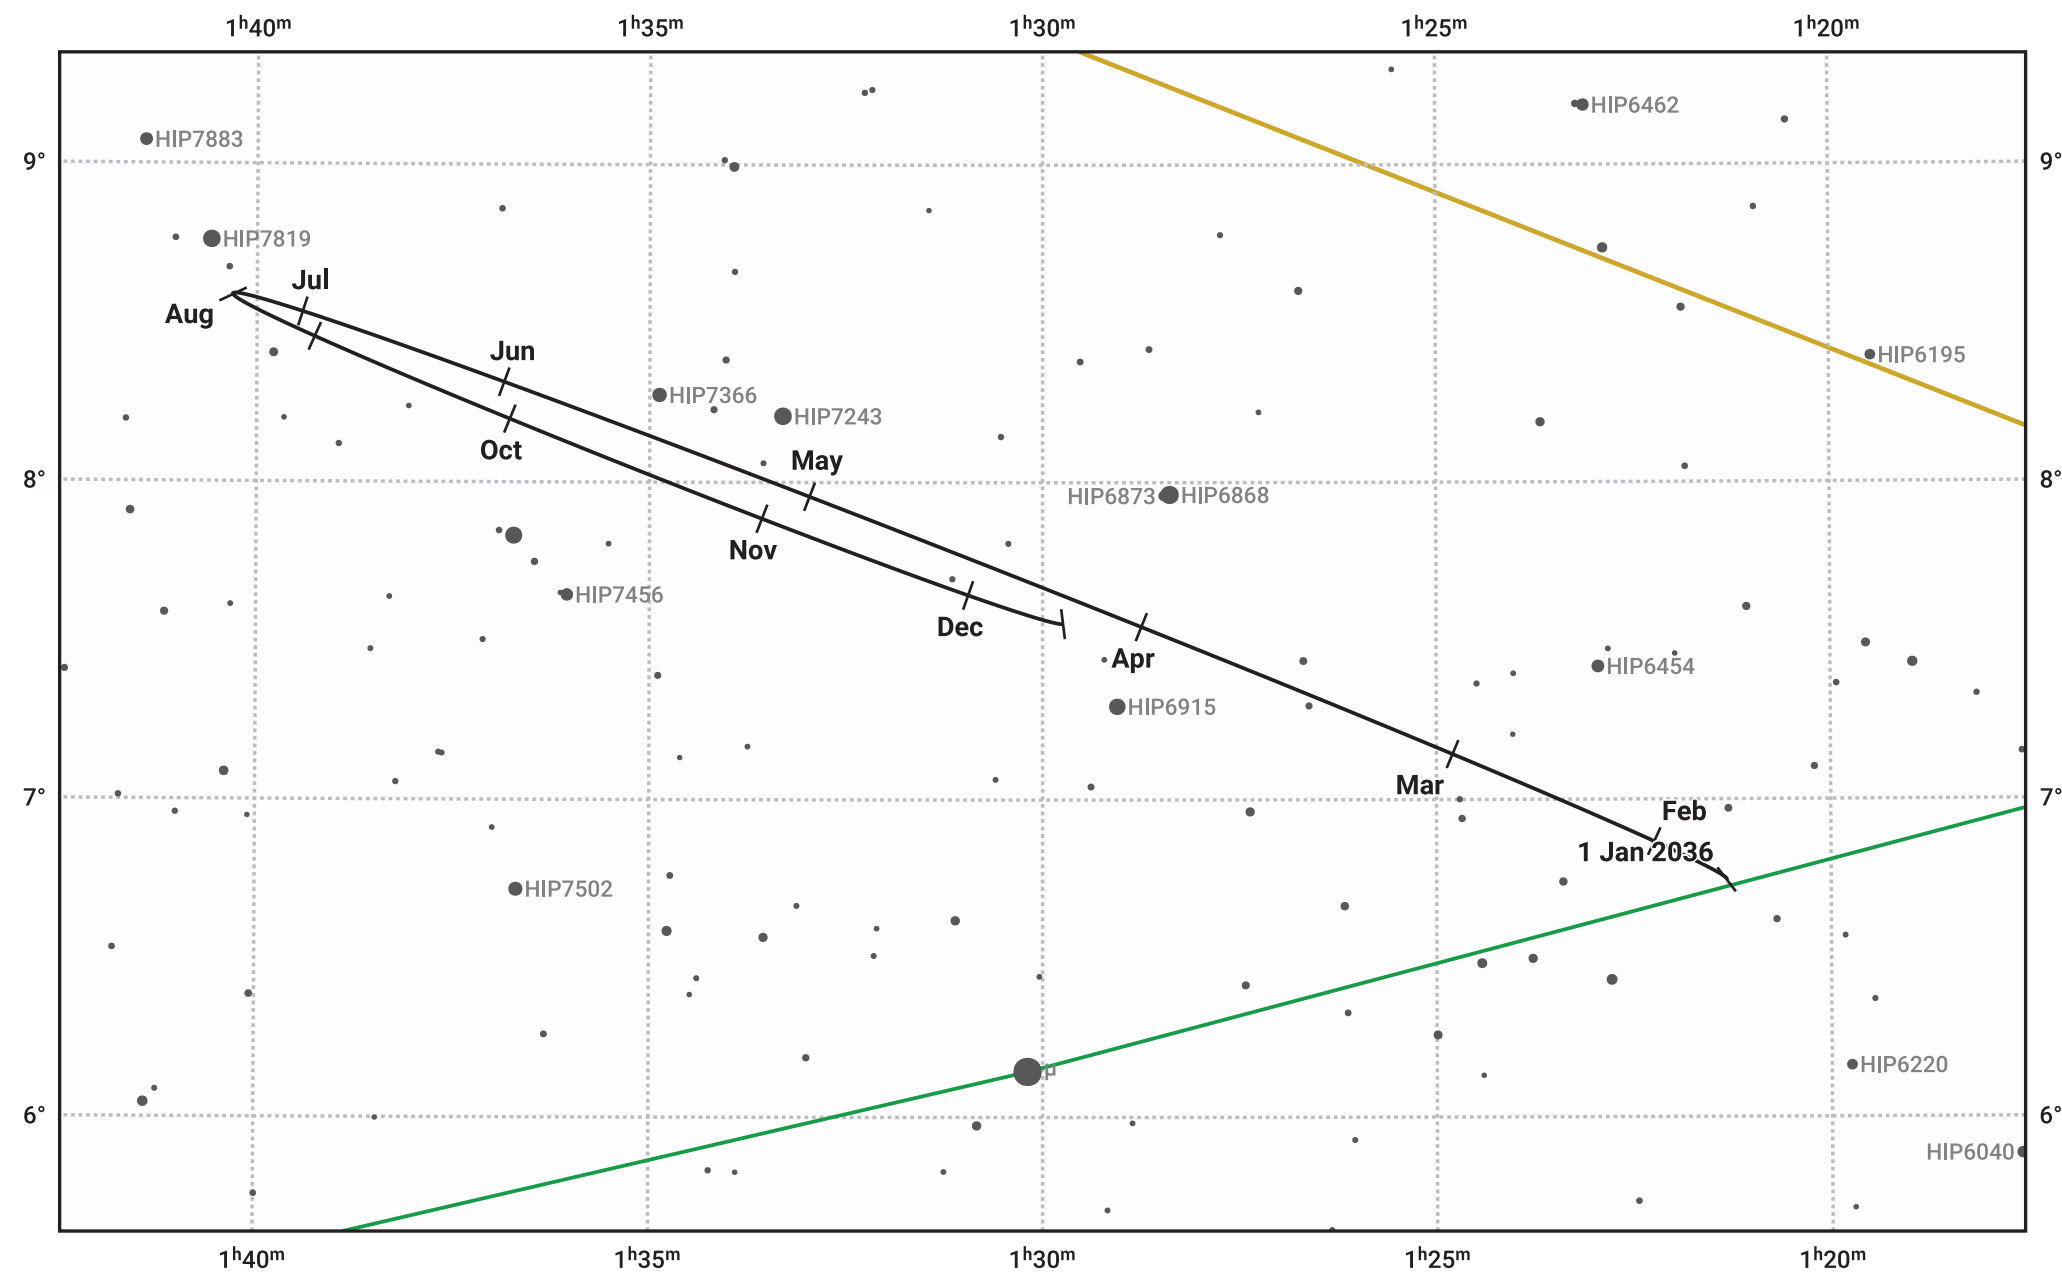

The path of Neptune in 2036

© Dominic Ford 2011–2024. Date markers placed at midnight UTC. Downloaded from <https://in-the-sky.org>

Magnitude scale: ● 10.0 ● 9.0 ● 8.0 ● 7.0 ● 6.0 ● 5.0 ● 4.0

— Ecliptic Plane

-  Galaxy
-  Bright nebula
-  Open cluster
-  Globular cluster

Date	Mag	Angular size
2036 Jan 1	7.9	2.3"
2036 Apr 1	7.9	2.2"
2036 Jul 1	7.9	2.3"
2036 Oct 1	7.8	2.4"
2037 Jan 1	7.9	2.3"