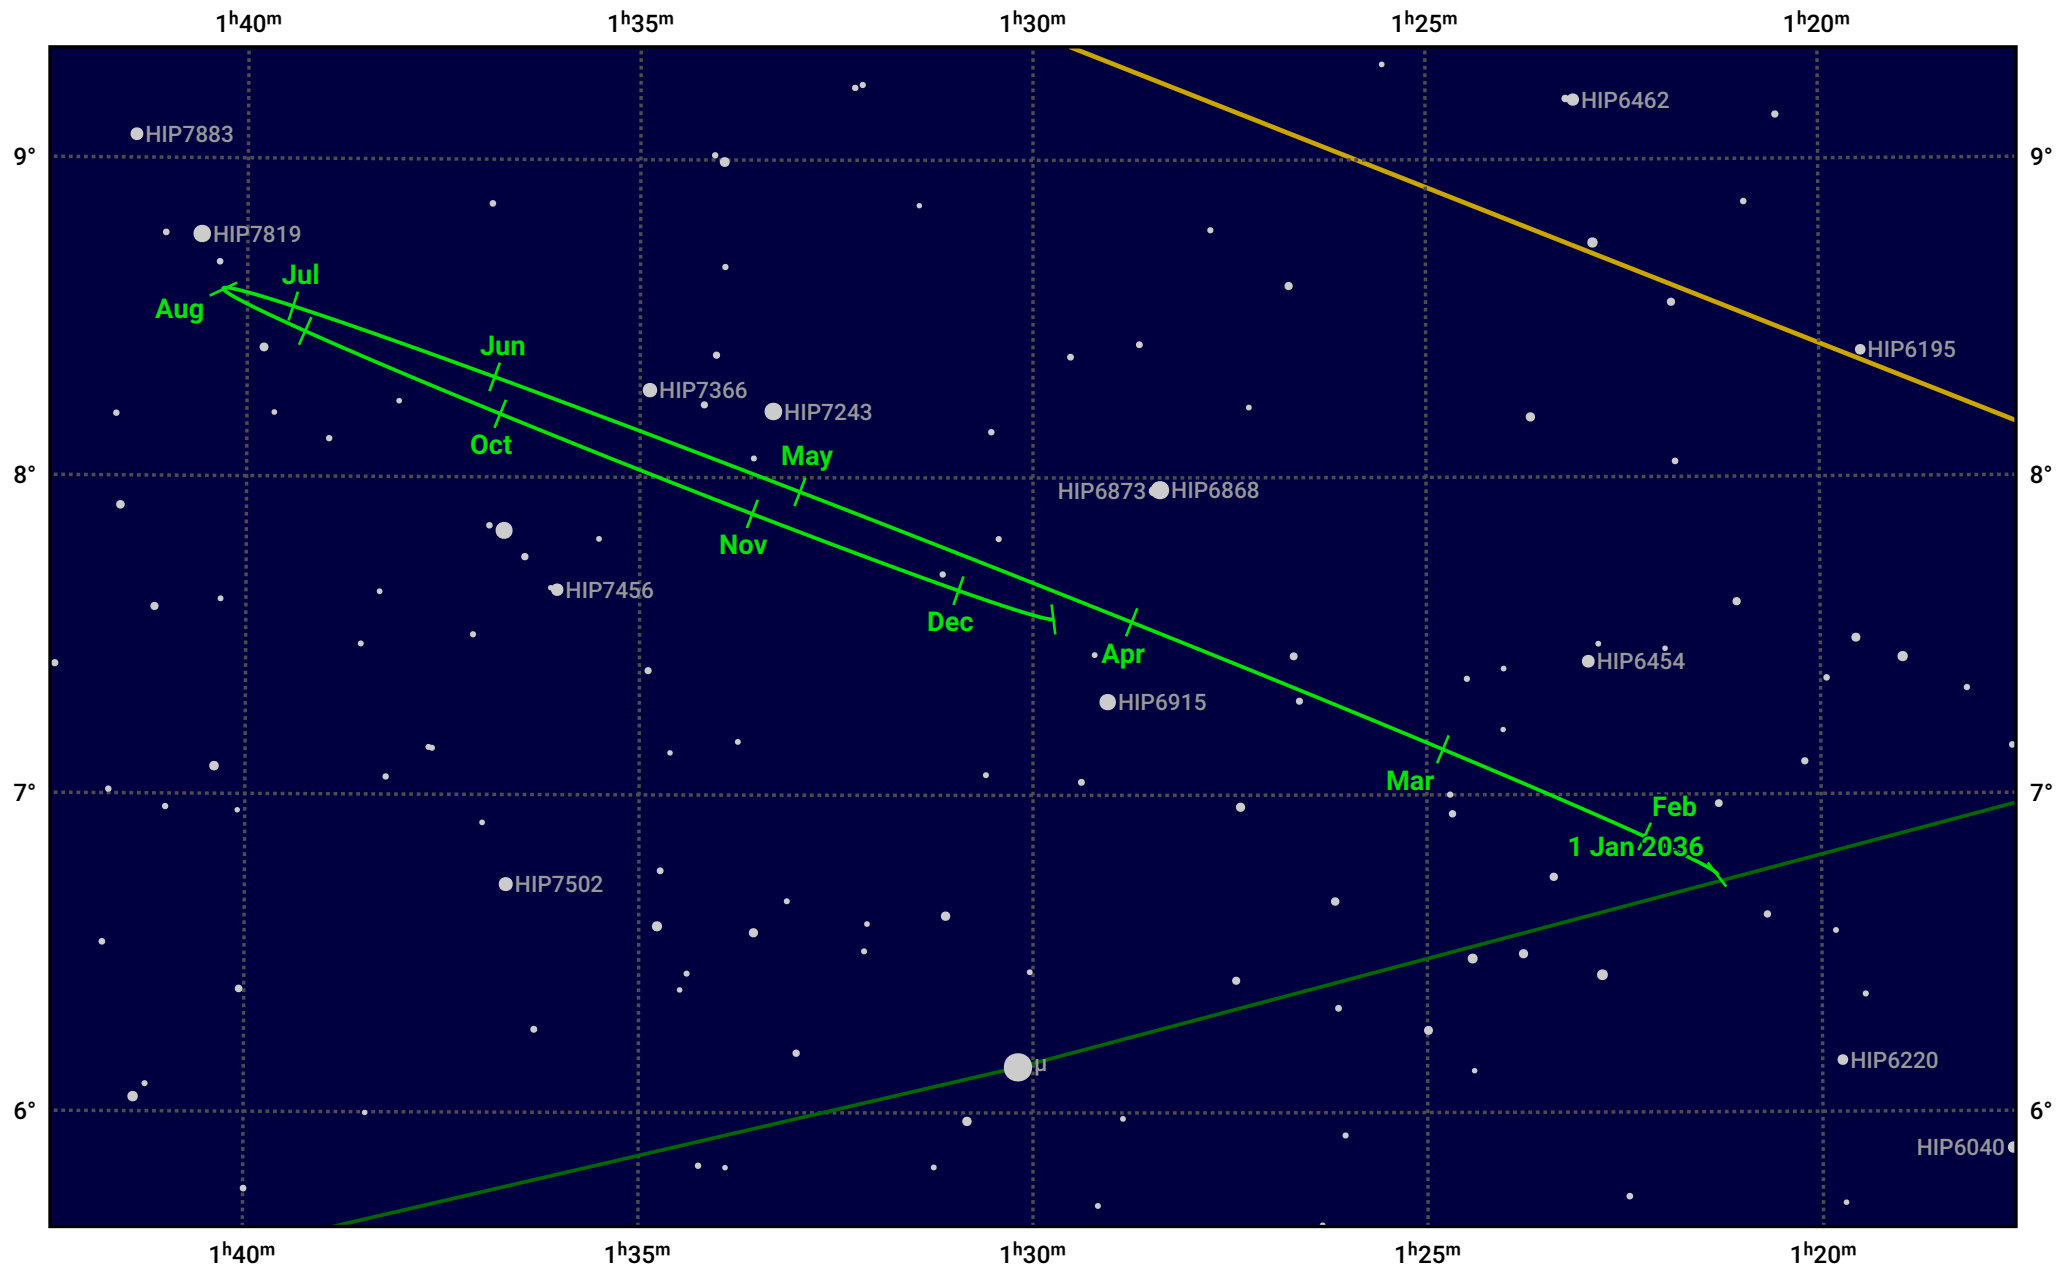

# The path of Neptune in 2036

© Dominic Ford 2011–2024. Date markers placed at midnight UTC. Downloaded from <https://in-the-sky.org>

Magnitude scale: ● 10.0 ● 9.0 ● 8.0 ● 7.0 ● 6.0 ● 5.0 ● 4.0

— Ecliptic Plane

● Galaxy    ■ Bright nebula    ● Open cluster    ● Globular cluster

Date	Mag	Angular size
2036 Jan 1	7.9	2.3"
2036 Apr 1	7.9	2.2"
2036 Jul 1	7.9	2.3"
2036 Oct 1	7.8	2.4"
2037 Jan 1	7.9	2.3"