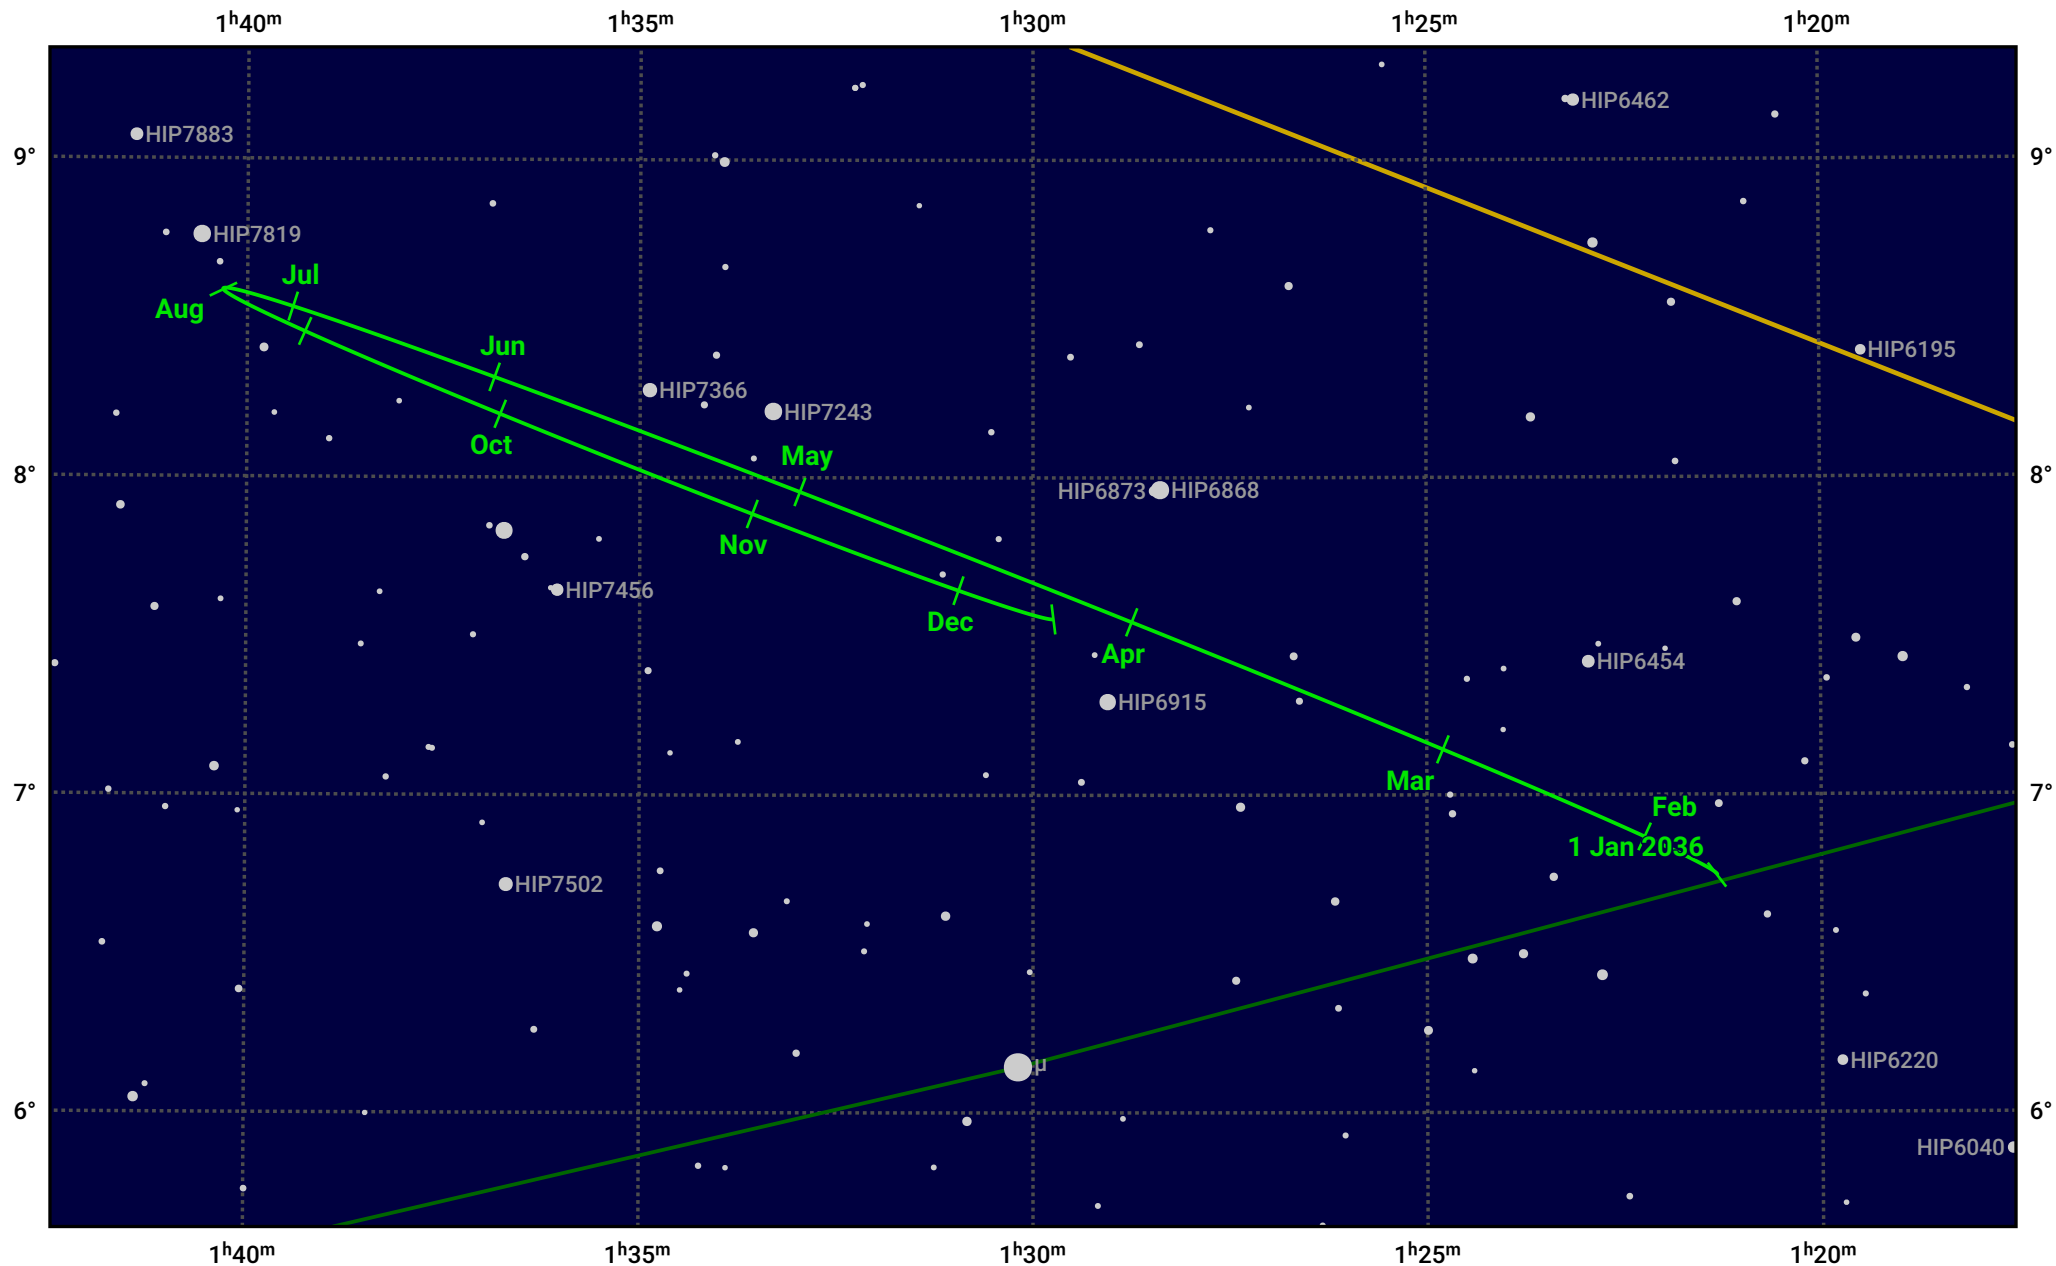

# The path of Neptune in 2036

© Dominic Ford 2011–2023. Date markers placed at midnight UTC. Downloaded from <https://in-the-sky.org>

Magnitude scale: ● 10.0 ● 9.0 ● 8.0 ● 7.0 ● 6.0 ● 5.0 ● 4.0

— Ecliptic Plane

● Galaxy    ■ Bright nebula    ● Open cluster    ● Globular cluster

Date	Mag	Angular size
2036 Jan 1	7.9	2.3"
2036 Apr 1	7.9	2.2"
2036 Jul 1	7.9	2.3"
2036 Oct 1	7.8	2.4"
2037 Jan 1	7.9	2.3"