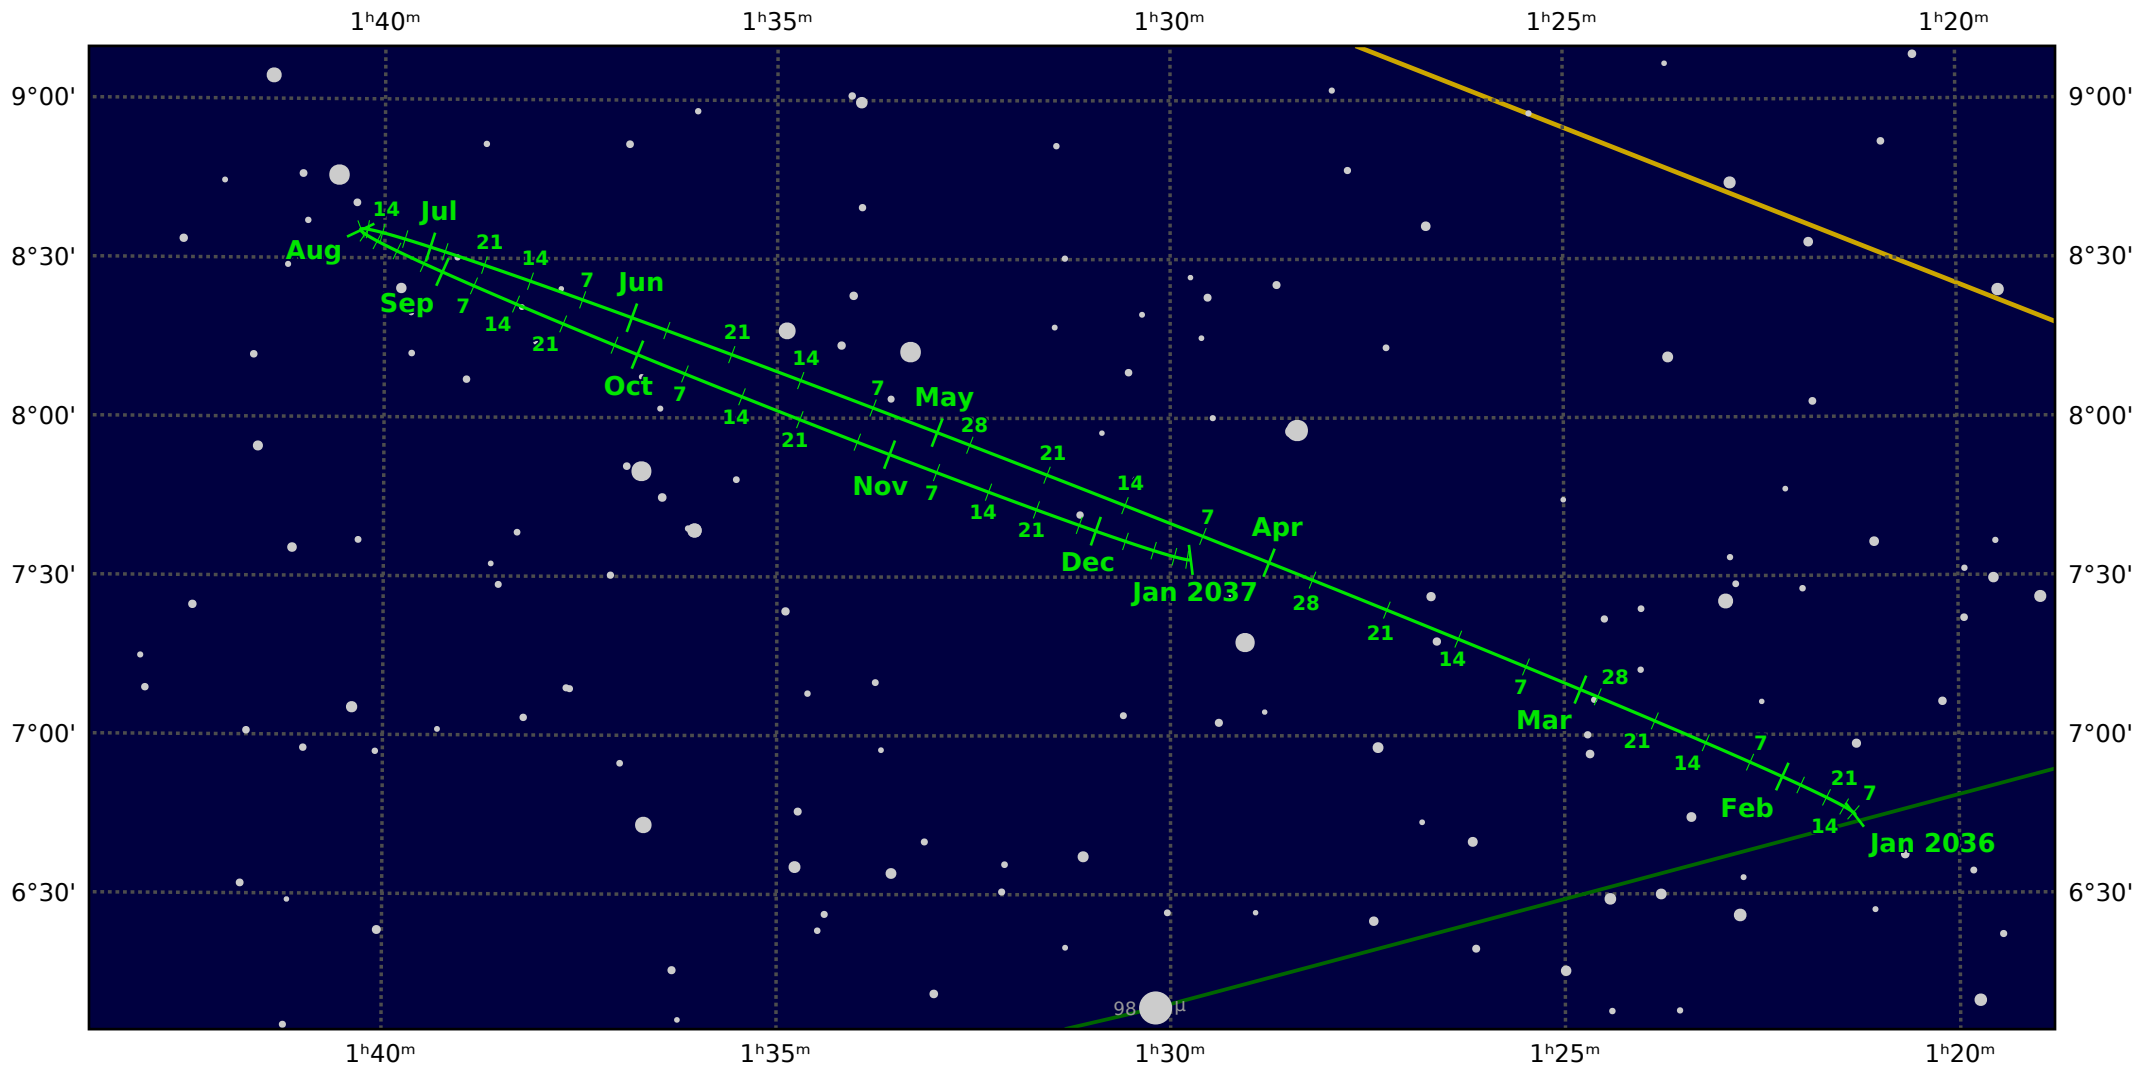

The path of Neptune in 2036

© Dominic Ford 2011-2020. Downloaded from <https://in-the-sky.org>

Magnitude scale: ● 10.5 ● 10.0 ● 9.5 ● 9.0 ● 8.5 ● 8.0 ● 7.5 ● 7.0 ● 6.5 ● 6.0 ● 5.5 ● 5.0 ● 4.5

— Ecliptic Plane — Galactic Plane