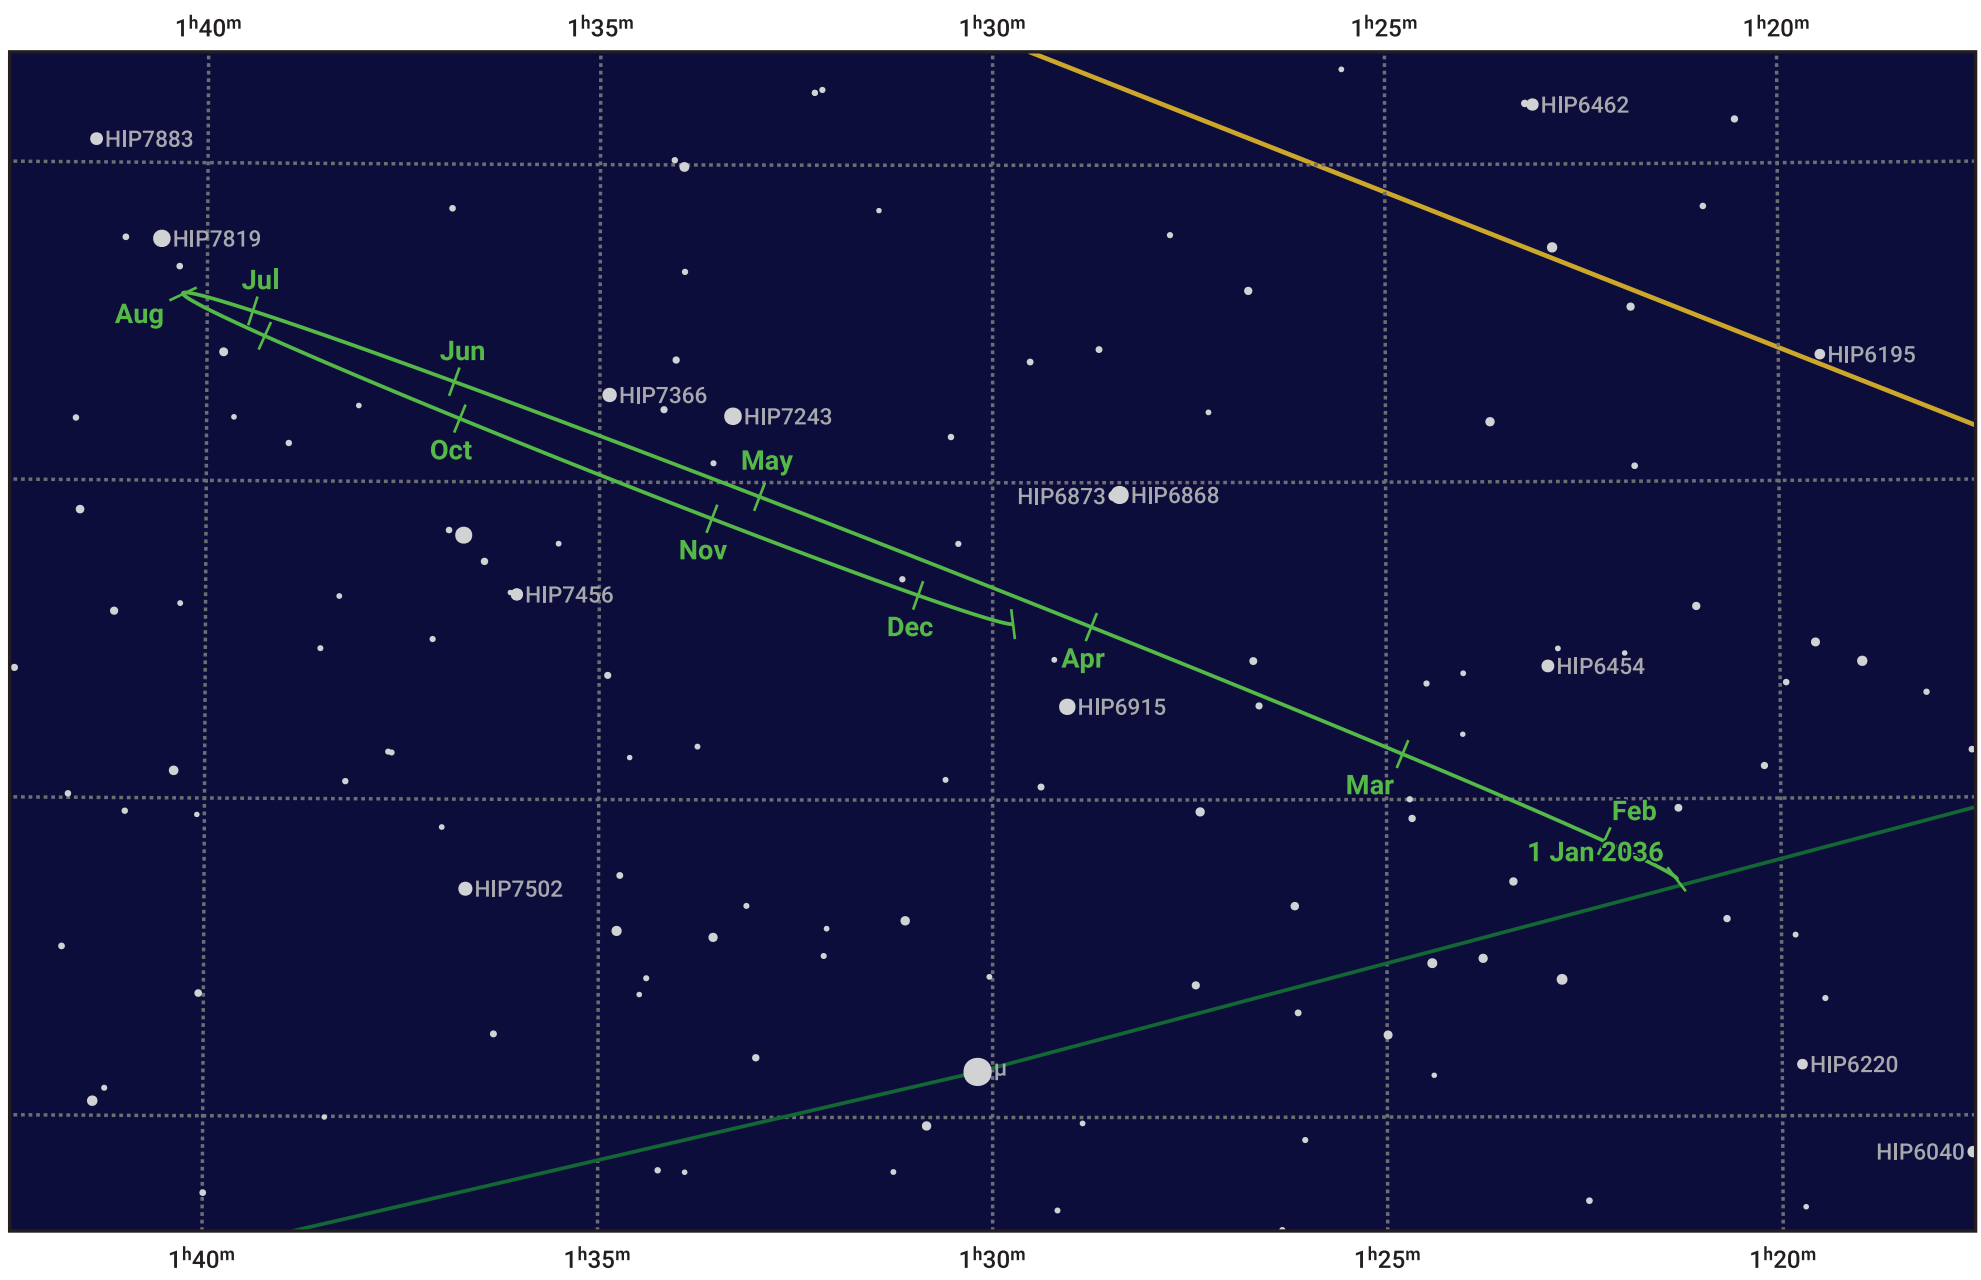

The path of Neptune in 2036

© Dominic Ford 2011–2023. Date markers placed at midnight UTC. Downloaded from <https://in-the-sky.org>

Magnitude scale: ● 10.0 ● 9.0 ● 8.0 ● 7.0 ● 6.0 ● 5.0 ● 4.0

— Ecliptic Plane

- Galaxy
- Bright nebula
- Open cluster
- Globular cluster

Date	Mag	Angular size
2036 Jan 1	7.9	2.3"
2036 Apr 1	7.9	2.2"
2036 Jul 1	7.9	2.3"
2036 Oct 1	7.8	2.4"
2037 Jan 1	7.9	2.3"