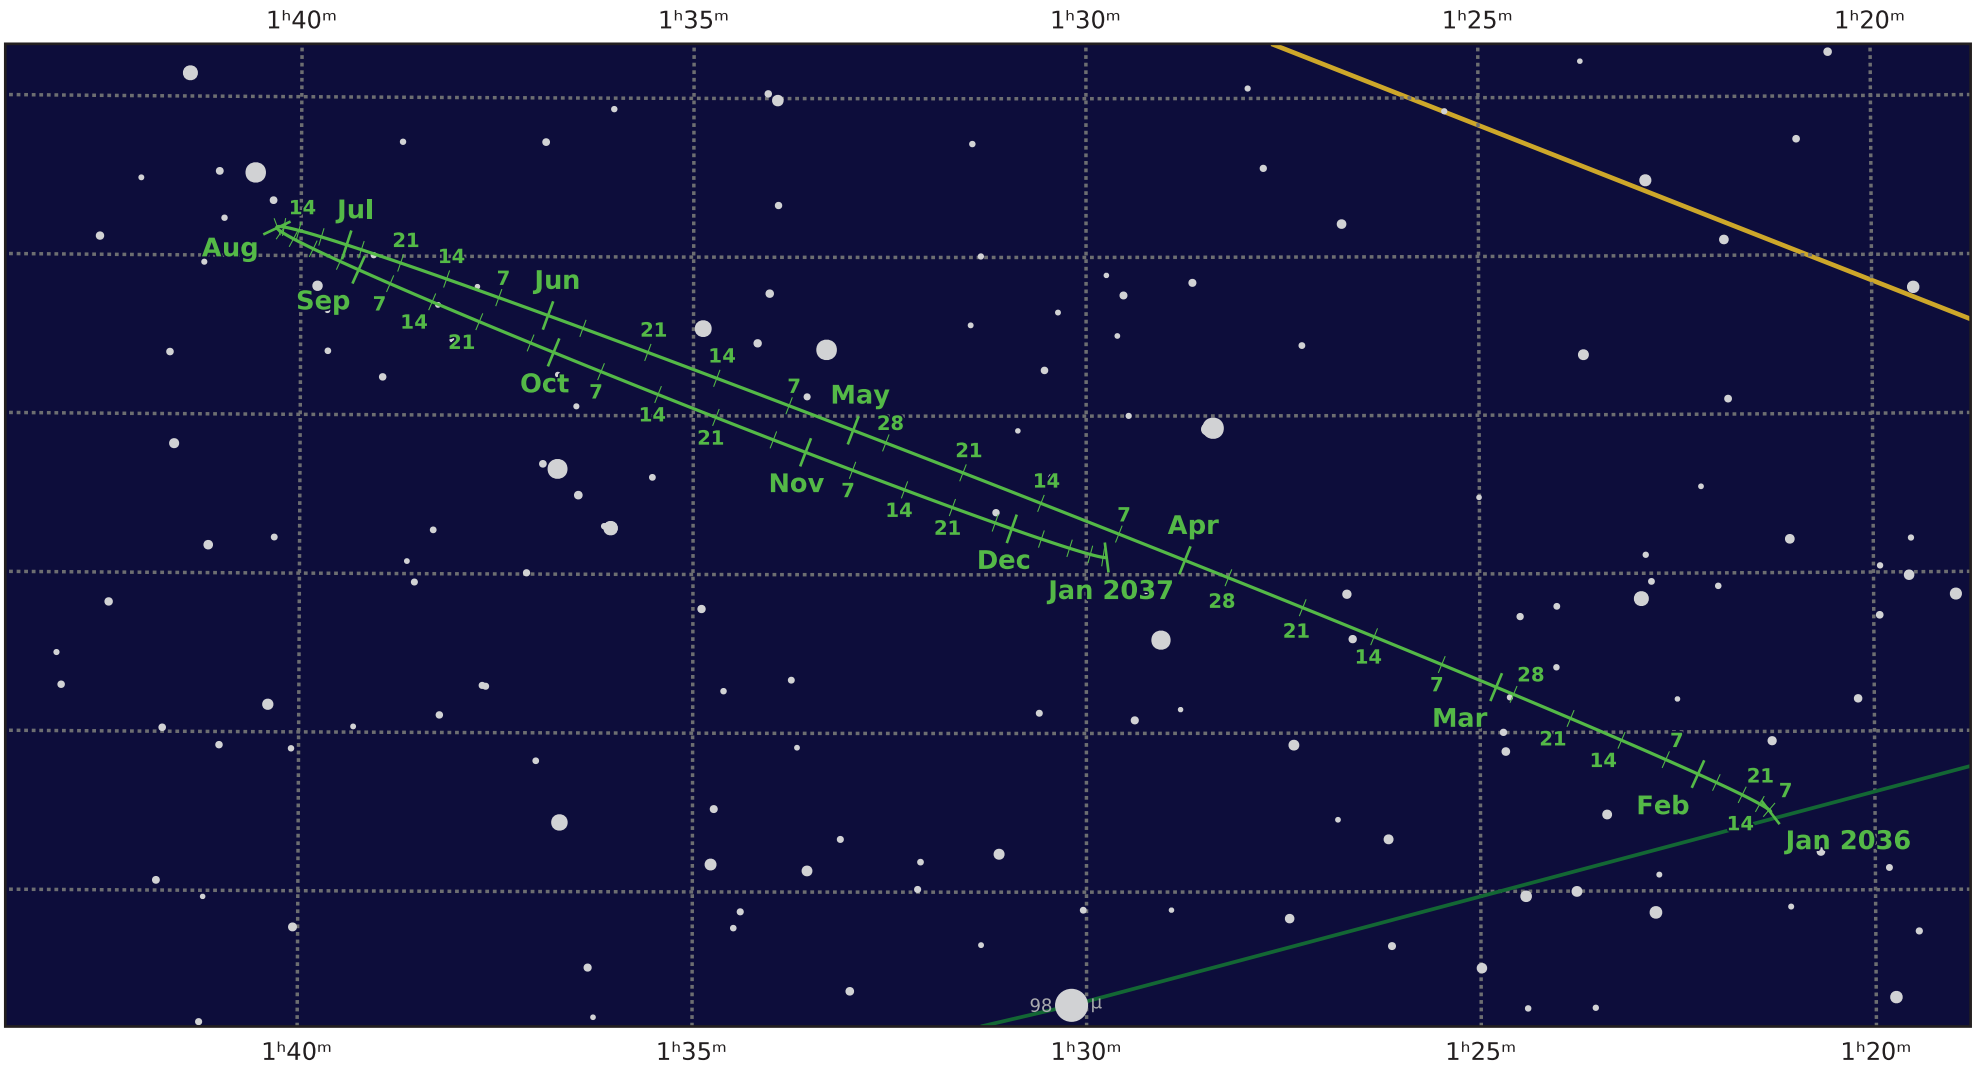

# The path of Neptune in 2036

© Dominic Ford 2011-2020. Downloaded from <https://in-the-sky.org>

Magnitude scale: •10.5 •10.0 •9.5 •9.0 •8.5 •8.0 •7.5 •7.0 •6.5 •6.0 •5.5 •5.0 •4.5

— Ecliptic Plane — Galactic Plane