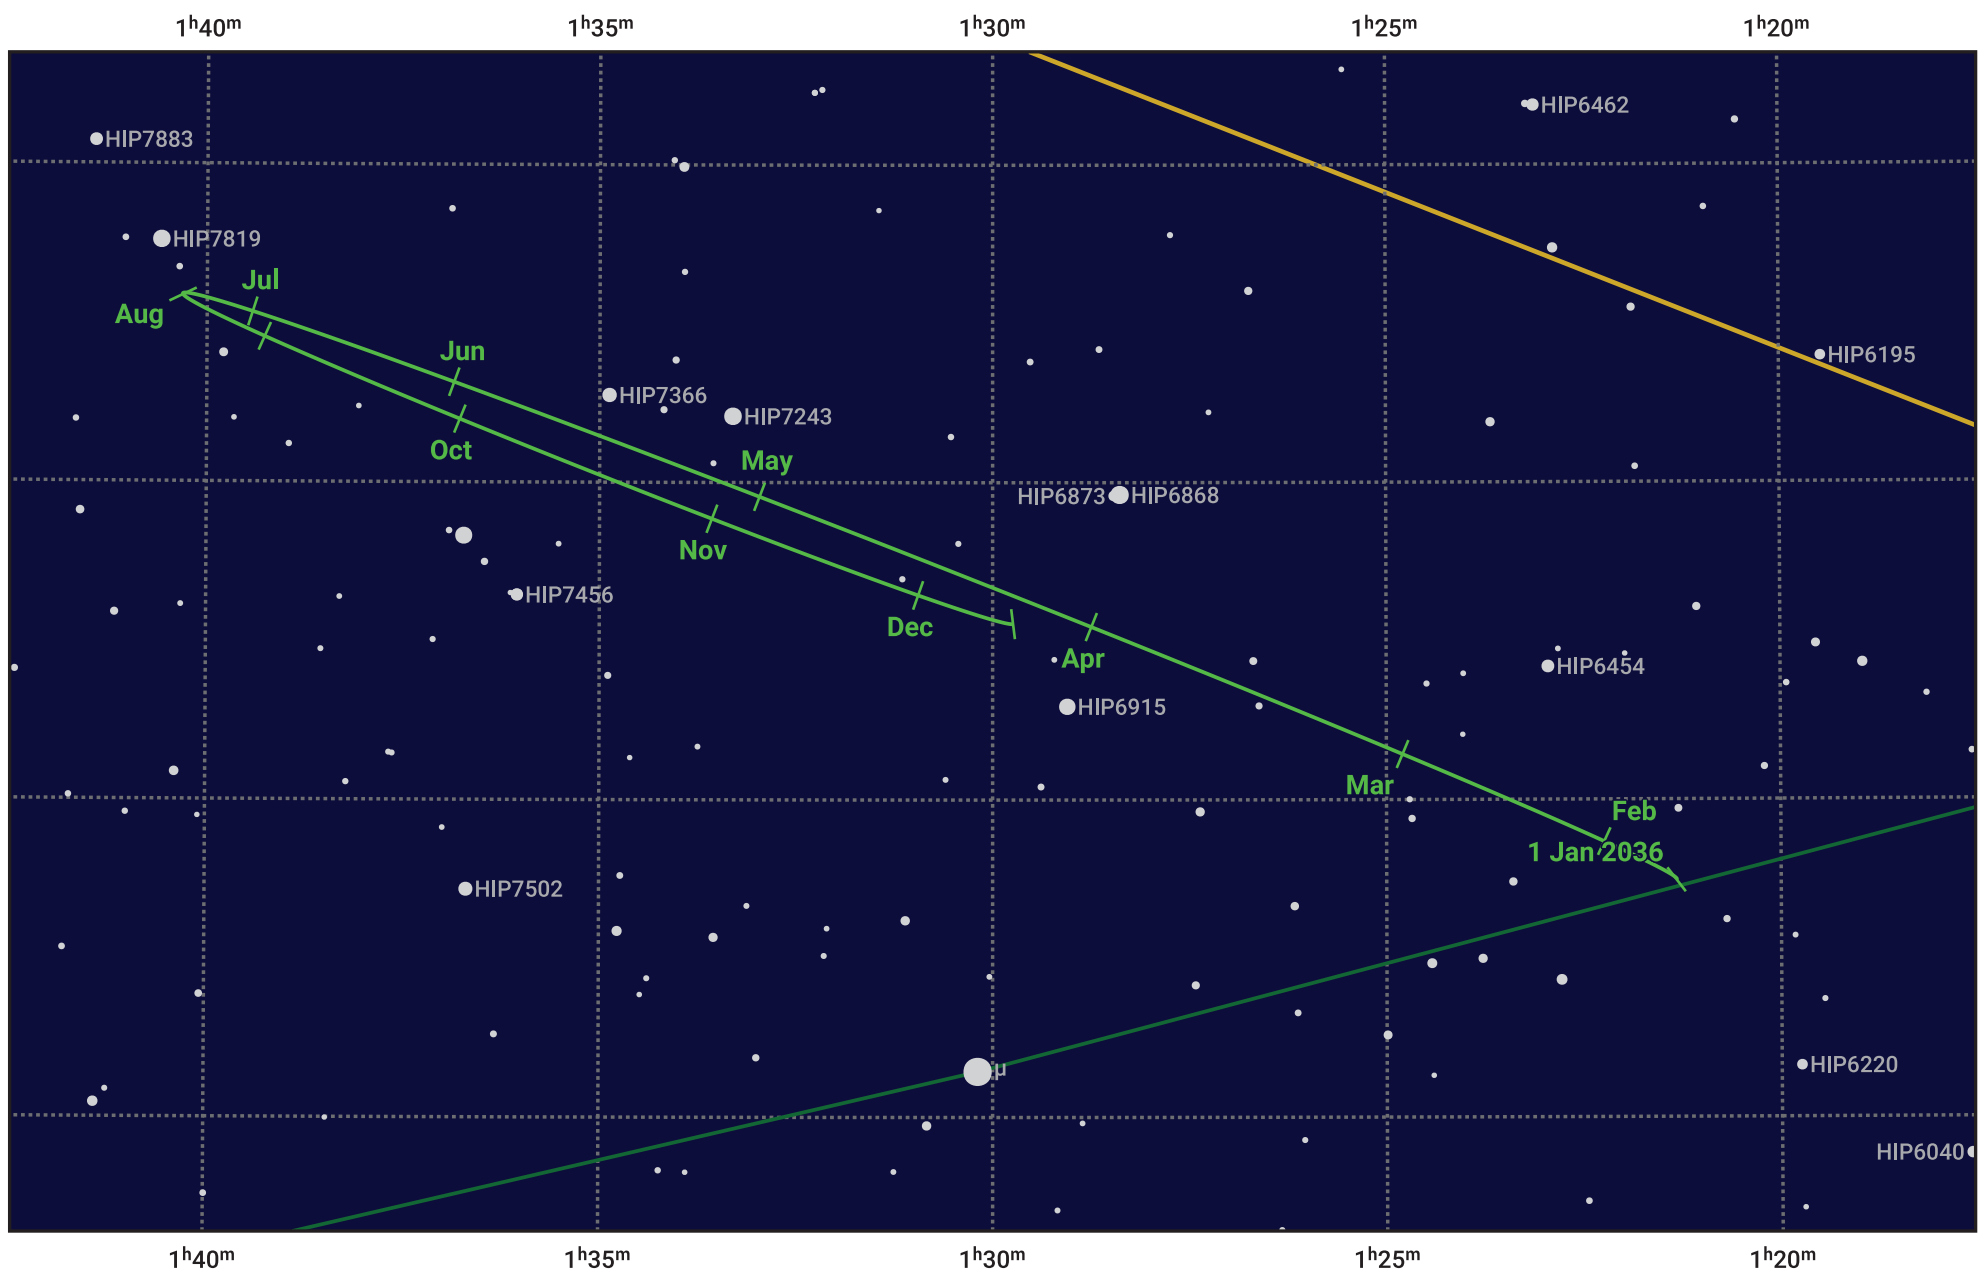

The path of Neptune in 2036

© Dominic Ford 2011–2024. Date markers placed at midnight UTC. Downloaded from <https://in-the-sky.org>

Magnitude scale: ● 10.0 ● 9.0 ● 8.0 ● 7.0 ● 6.0 ● 5.0 ● 4.0

— Ecliptic Plane

- Galaxy
- Bright nebula
- Open cluster
- Globular cluster

Date	Mag	Angular size
2036 Jan 1	7.9	2.3"
2036 Apr 1	7.9	2.2"
2036 Jul 1	7.9	2.3"
2036 Oct 1	7.8	2.4"
2037 Jan 1	7.9	2.3"