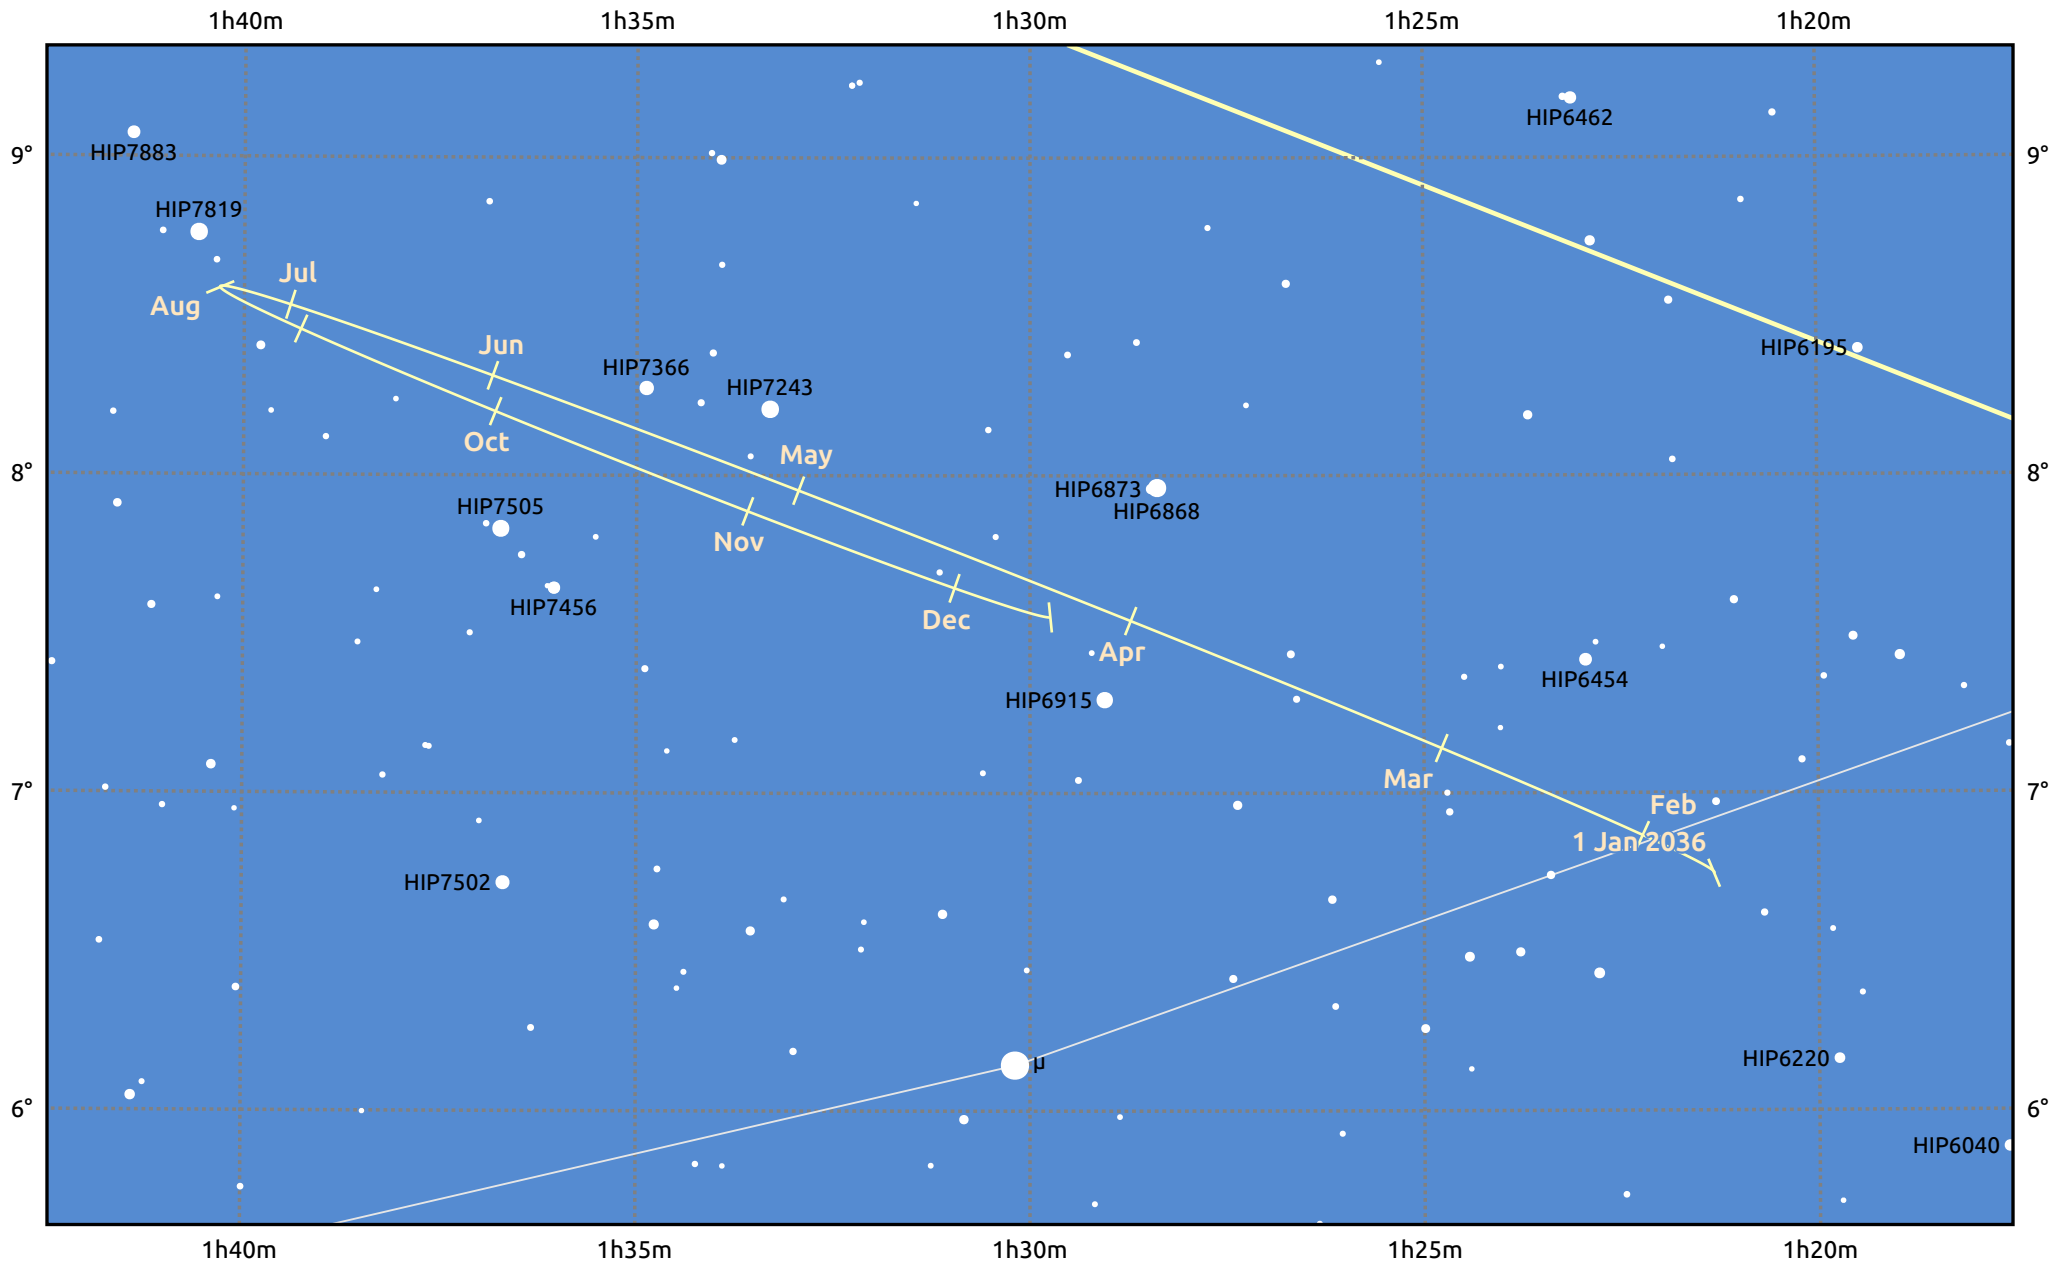

The path of Neptune in 2036

© Dominic Ford 2011–2025. Date markers placed at midnight UTC. Downloaded from <https://in-the-sky.org>

Magnitude scale: ● 10.0 ● 9.0 ● 8.0 ● 7.0 ● 6.0 ● 5.0 ● 4.0

— Ecliptic Plane

Galaxy Bright nebula Open cluster Globular cluster Planetary nebula

Date	Mag	Angular size
2036 Jan 1	7.9	2.3"
2036 Apr 1	7.9	2.2"
2036 Jul 1	7.9	2.3"
2036 Oct 1	7.8	2.4"
2037 Jan 1	7.9	2.3"